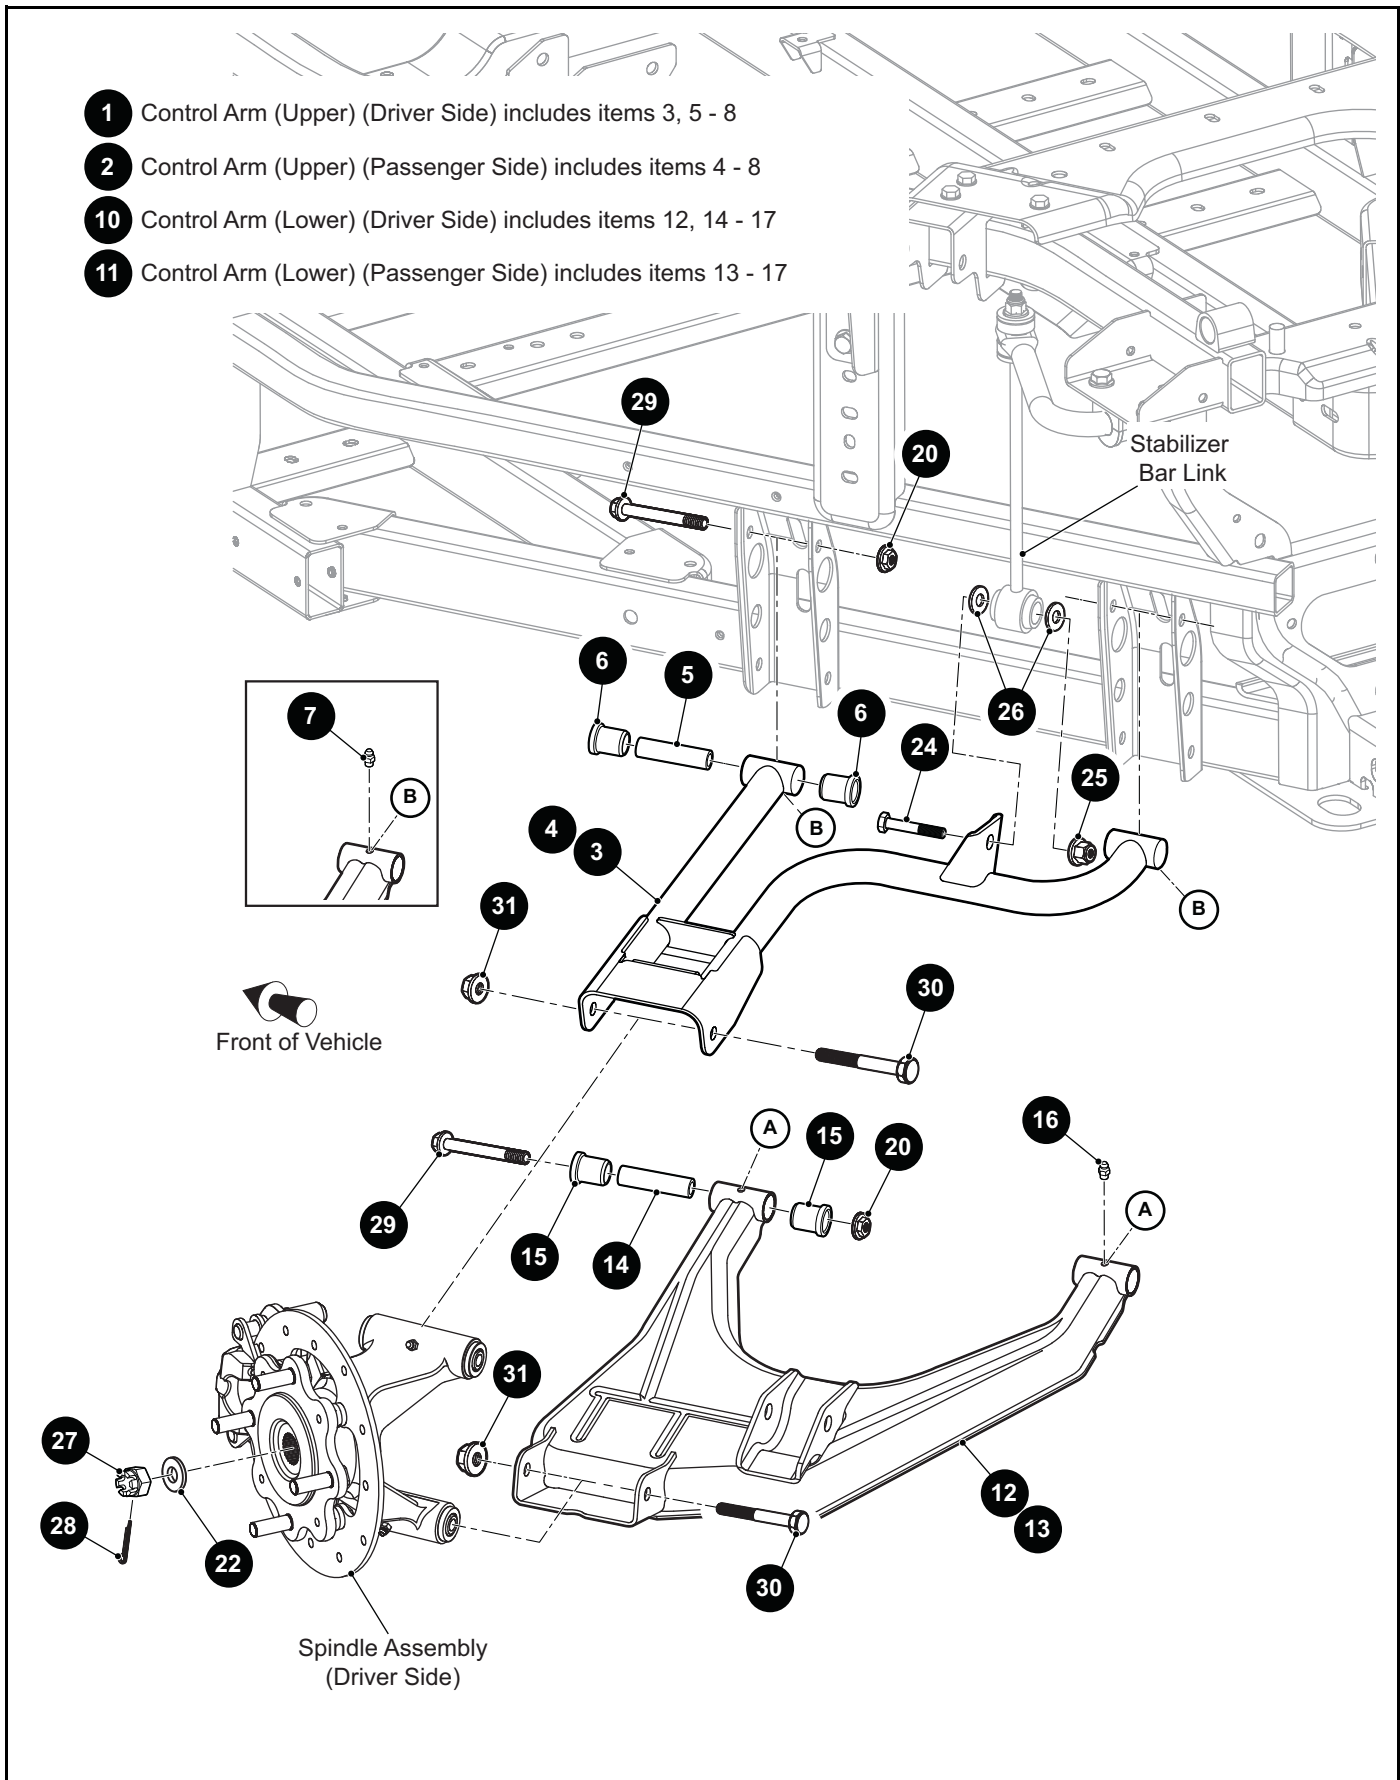

REAR SUSPENSION

- **1** Control Arm (Upper) (Driver Side) includes items 3, 5 - 8
- **2** Control Arm (Upper) (Passenger Side) includes items 4 - 8
- **10** Control Arm (Lower) (Driver Side) includes items 12, 14 - 17
- **11** Control Arm (Lower) (Passenger Side) includes items 13 - 17

REAR SUSPENSION

THE USE OF NON U.L. PARTS WILL VOID ANY U.L. LISTING.

When ordering parts, please specify the model and serial number of the product.

* Indicates a component that is not available as an individual part.

*** Indicates consult Customer Service Department for additional information.

ITEM	PART NO.	1 2 3 4 5	DESCRIPTION	QTY.
1	656155G1XX		Control Arm (Upper) (Driver Side) (Includes Items 3, 5 - 8) ..... 656155G190 (Black) 656155G199 (Metallic Orange)	1
2	656155G2XX		Control Arm (Upper) (Passenger Side) (Includes Items 4 - 8) ..... 656155G290 (Black) 656155G299 (Metallic Orange)	1
3	640853G13XX		Control Arm (Driver Side) ..... 640853G1390 (Black) 640853G1399 (Metallic Orange)	1
4	640853G23XX		Control Arm (Passenger Side) ..... 640853G2390 (Black) 640853G2399 (Metallic Orange)	1
5	672210G01		Tube, 10.54mm x 60.95mm Lg.....	2
6	647320		Flanged Bushing, 15.875mm I.D.	4
7	400489J		Straight Grease Fitting.....	2
8				
9				
10	656152G1XX		Control Arm (Lower) (Driver Side) (Includes Items 12, 14 - 17) ..... 656152G190 (Black) 656152G199 (Metallic Orange)	1
11	656152G2XX		Control Arm (Lower) (Passenger Side) (Includes Items 13 - 17) ..... 656152G290 (Black) 656152G299 (Metallic Orange)	1
12	640857G13XX		Control Arm (Driver Side) ..... 640857G1390 (Black) 640857G1399 (Metallic Orange)	1
13	640857G23XX		Control Arm (Passenger Side) ..... 640857G2390 (Black) 640857G2399 (Metallic Orange)	1
14	672210G01		Tube, 10.54mm x 60.95mm Lg.....	2
15	647320		Flanged Bushing, 15.875mm I.D.	4
16	400489J		Straight Grease Fitting.....	2
17				
18				
19				
20	648753		Flanged Hex Nut, M10 - 1.5	4
21