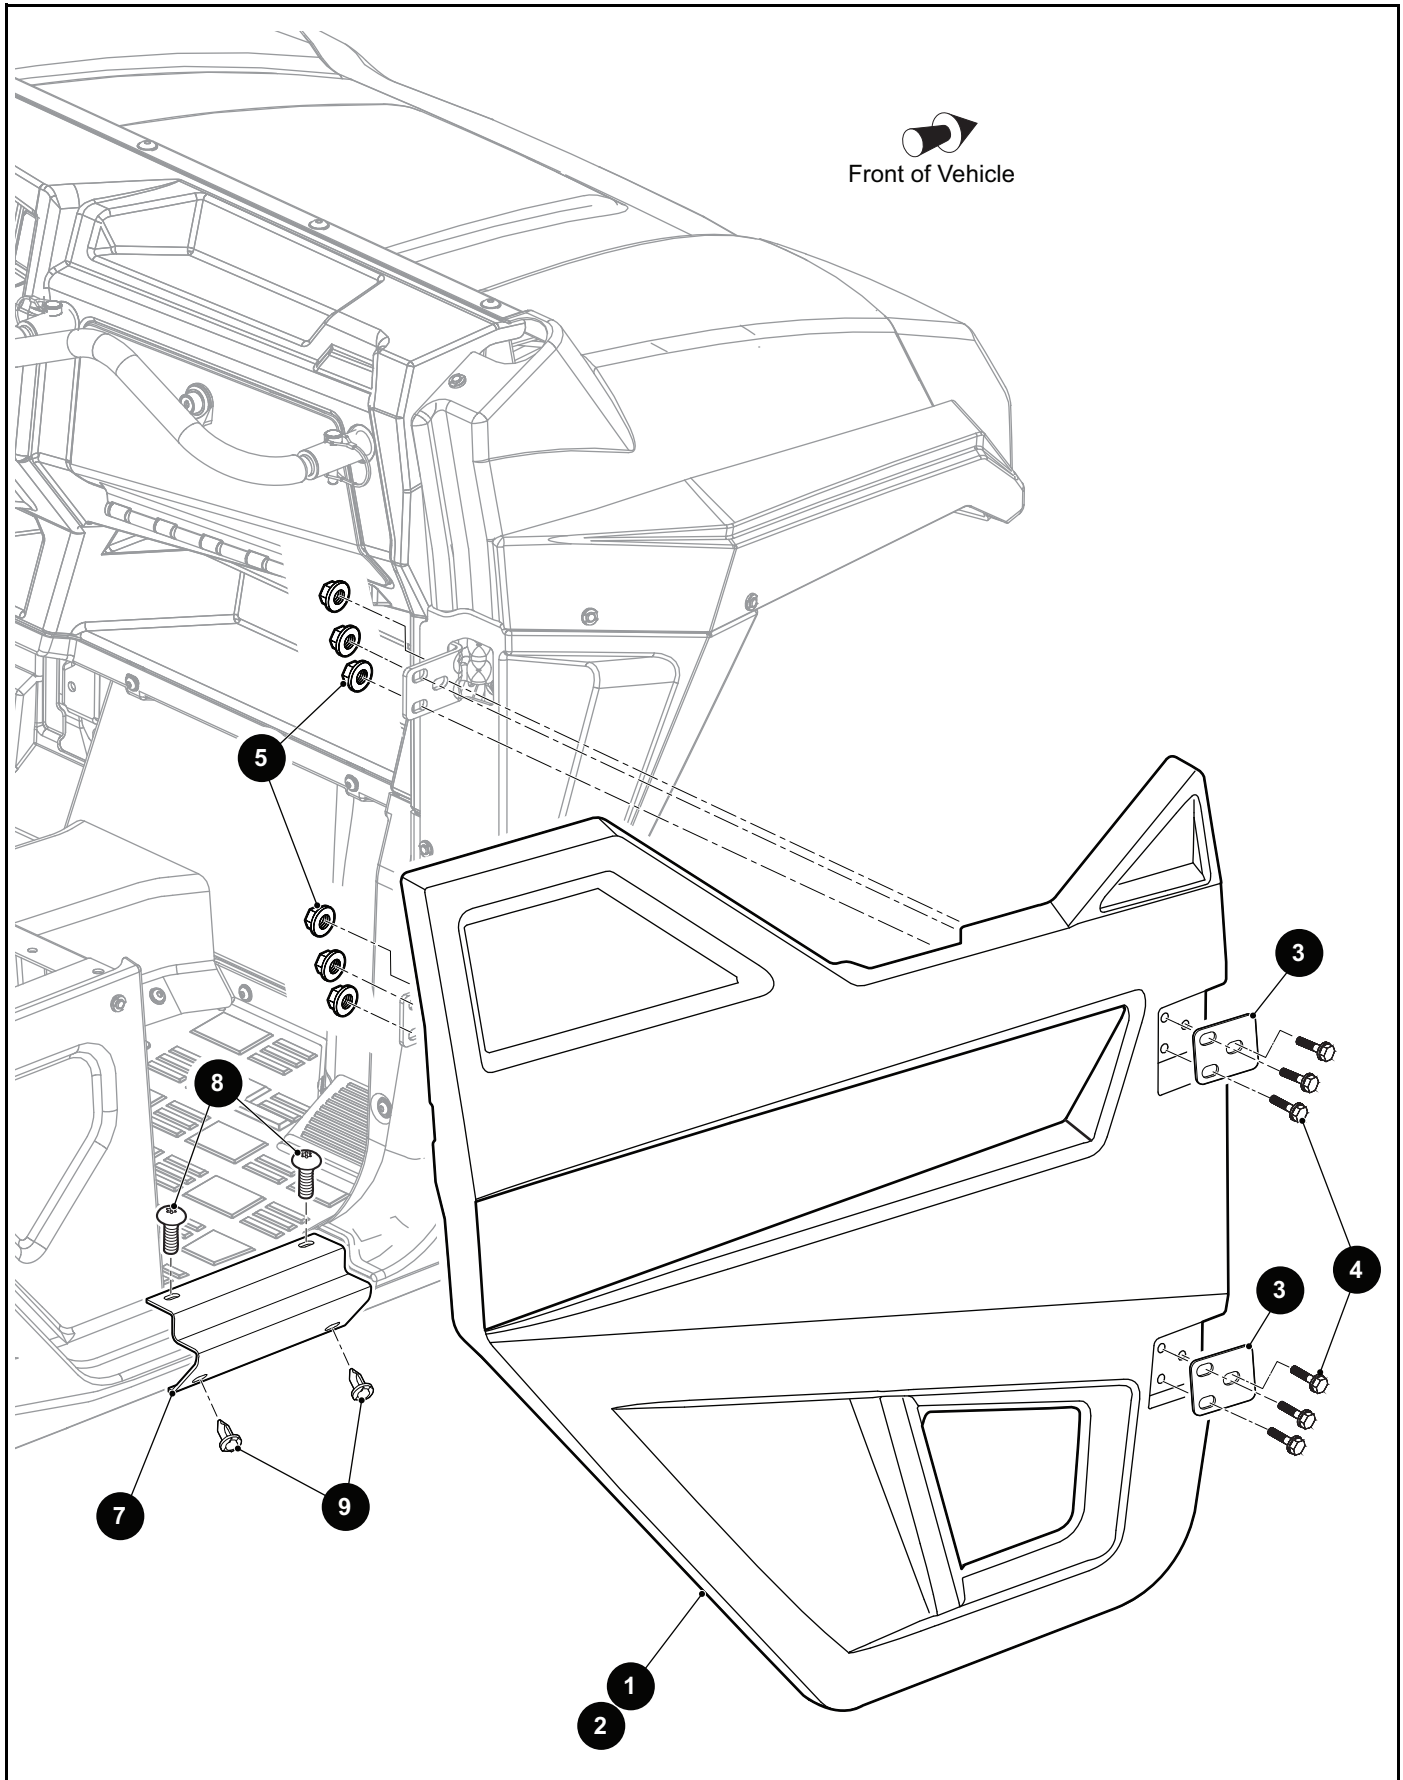

*** Indicates consult Customer Service Department for additional information.

ITEM	PART NO.	1 2 3 4 5	DESCRIPTION	QTY.
1	655503G01		Front Fender (Driver Side)	1
2	655503G02		Front Fender (Passenger Side).....	1
3	667790		Removable Rivet, .320"	4
4	644969		Pan Washer Head Self Tapping Screw, M6 - 1 x 20mm Lg	1
5	642510G01		Rear Wheel Well (Driver Side)	1
6	642510G02		Rear Wheel Well (Passenger Side)	1
7	644969		Pan Washer Head Self Tapping Screw, M6 - 1 x 20mm Lg	4
8	655505G01		Fender Liner (Driver Side).....	1
9	655505G02		Fender Liner (Passenger Side).....	1
10	667790		Removable Rivet, .320"	5
11	644969		Pan Washer Head Self Tapping Screw, M6 - 1 x 20mm Lg	1
12	655504G01		Fender Flare (Driver Side)	1
13	655504G02		Fender Flare (Passenger Side).....	1
14	641177G01		Rear Quarter Panel (Driver Side).....	1
15	641177G02		Rear Quarter Panel (Passenger Side)	1
16	644969		Pan Washer Head Self Tapping Screw, M6 - 1 x 20mm Lg	4
17	667790		Removable Rivet, .320"	7
18	658355G01		Double Sided Tape Pad, 5"	2
19	644969		Pan Washer Head Self Tapping Screw, M6 - 1 x 20mm Lg	2
20	641180G01		Extended Cab Door (Driver Side)	1
21	641180G02		Extended Cab Door (Passenger Side).....	1
22				
23				
24	645572G01		Door Inner Cover, Extended Cab (Driver Side).....	1
25	645572G02		Door Inner Cover, Extended Cab (Passenger Side)	1
26	646047		Button Head Torx Plastite Screw, M6 - 2.14 x 20mm Lg.....	4
27				
28	644476		Hinge.....	2
29	646140		Cheese Head Torx Screw, Thread Forming, M4 - 1.79 x 16mm Lg	4