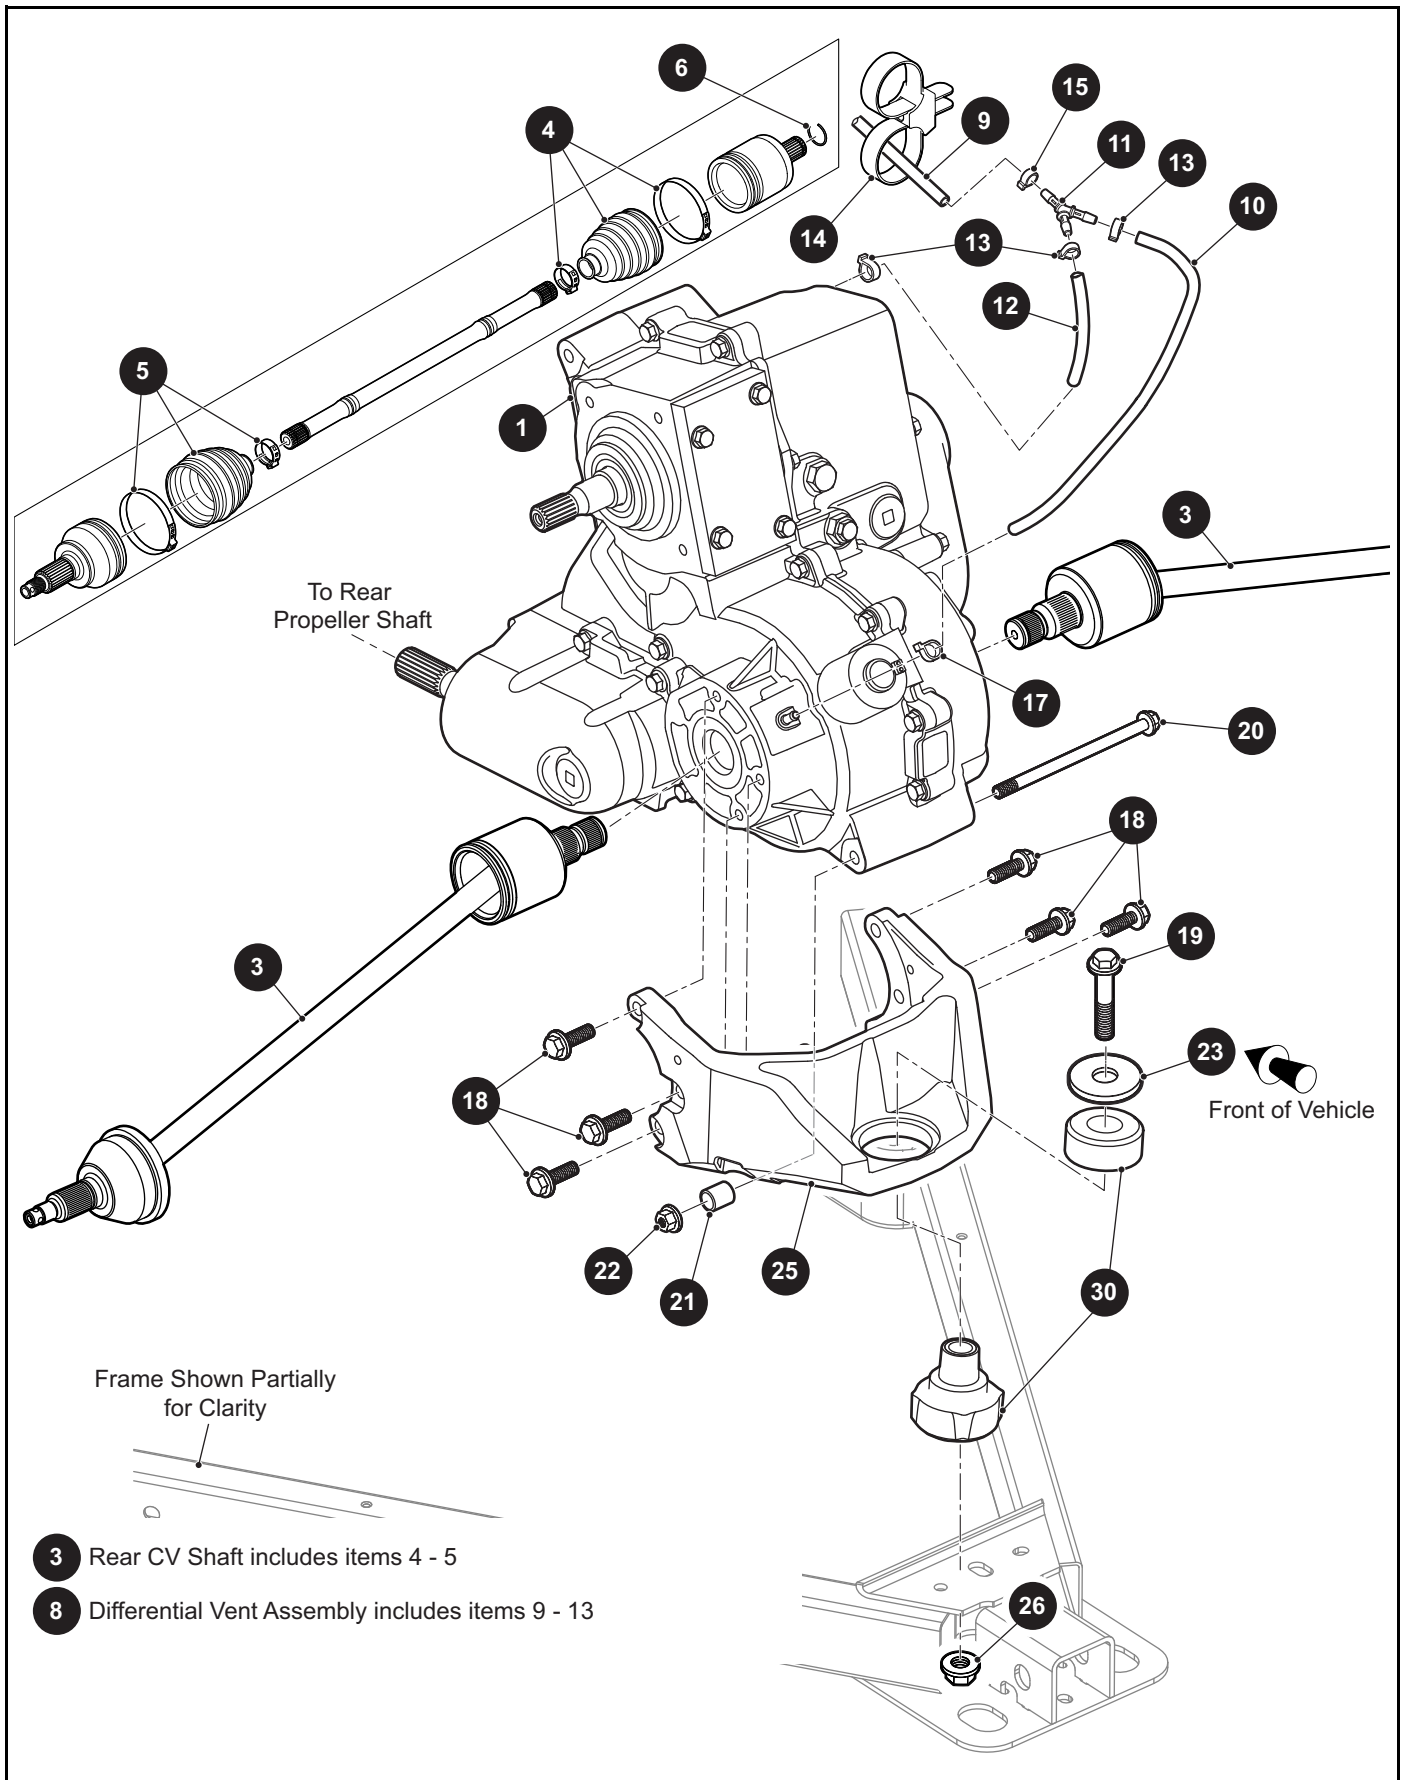

DRIVETRAIN - REAR

DRIVETRAIN - REAR

THE USE OF NON U.L. PARTS WILL VOID ANY U.L. LISTING.

When ordering parts, please specify the model and serial number of the product.

* Indicates a component that is not available as an individual part.

*** Indicates consult Customer Service Department for additional information.

ITEM	PART NO.	1 2 3 4 5	DESCRIPTION	QTY.
1	633701G28		Rear Differential	1
2				
3	656643		Rear CV Shaft (Includes Items 4 - 6)	2
4	665931		Boot Kit (DOJ)	1
5	665946		CV Boot Kit	1
6	654353		Clip	1
7	645340		Cable Tie (Not Illustrated)	2
8	643514		Differential Vent Assembly (Includes Items 9 - 13).....	1
9	642175		Vent Tube (To Ambient)	1
10	642173		Vent Tube (Lower)	1
11	642174		Y - Adapter (Vent Tube)	1
12	642172		Vent Tube (Upper)	1
13	17618G1		Nylon Clamp, 7" Lg.....	3
14	645341		Dual Clamp	1
15	646441		Cable Tie	1
16				
17	17618G1		Nylon Clamp, 7" Lg	1
18	648684		Flanged Hex Head Bolt, M10 - 1.5 x 35mm Lg (Grade 10.9).....	6
19	8413-275		Flanged Hex Head Bolt, M12 - 1.25 x 75mm Lg	1
20	649129		Flanged Hex Head Bolt, M10 - 1.5 x 150mm Lg (Grade 10.9).....	1
21	646314		Spacer.....	1
22	648753		Flanged Lock Nut, M10 - 1.5 (Grade 10)	1
23	672239		Flat Washer, 13.5 I.D. x 45 O.D. x 3.2	1
24				
25	657478		Axle Casting	1
26	8427-202		Flanged Lock Nut, M12 - 1.25.....	1
27				
28				
29				
30	657521		Isolator	1