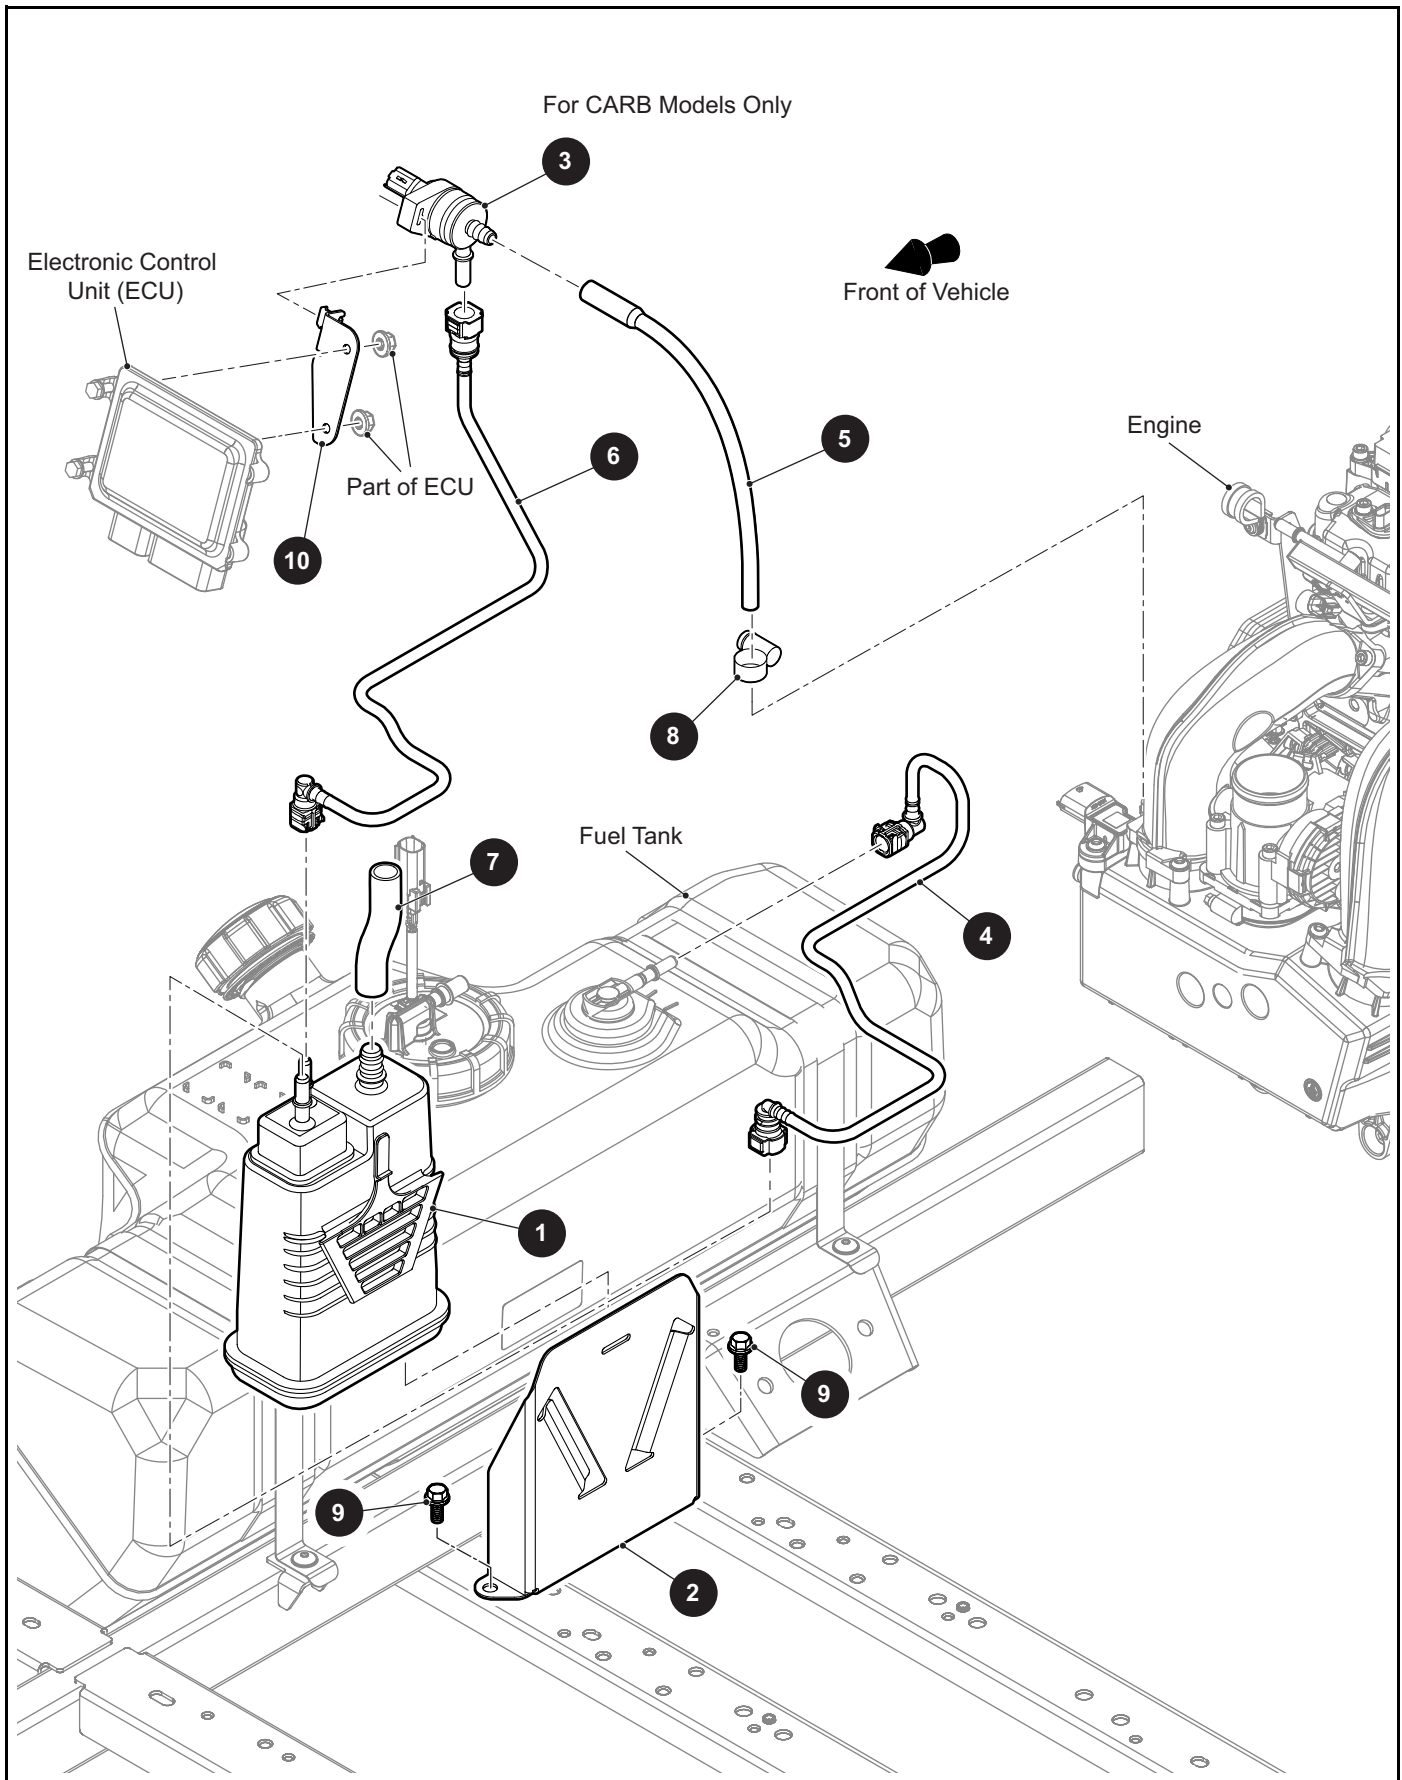

FUEL SYSTEM

THE USE OF NON U.L. PARTS WILL VOID ANY U.L. LISTING.

When ordering parts, please specify the model and serial number of the product.

* Indicates a component that is not available as an individual part.

*** Indicates consult Customer Service Department for additional information.

ITEM	PART NO.	1 2 3 4 5	DESCRIPTION	QTY.
1	659538		Fuel Tank Assembly (Includes Items 2 - 6)	1
2	659536		Fuel Tank	1
3	642827		Fuel Pump Assembly	1
4	642858		Locking Ring (Fuel Pump)	1
5	649707		Gasket	1
6	635688		Fuel Tank Cap	1
7				
8	663560		Fuel Hose.....	1
9	652124		Strap	2
10	644969		Pan Washer Head Self Tapping Screw, M6 - 1 x 20mm Lg	4
11	404018		Tube Clamp.....	1
12	645323		Pan Washer Head Torx Screw, M6 - 1 x 25mm Lg	1
13	649481		Hose Clamp, 8 - 16mm	1

FUEL SYSTEM