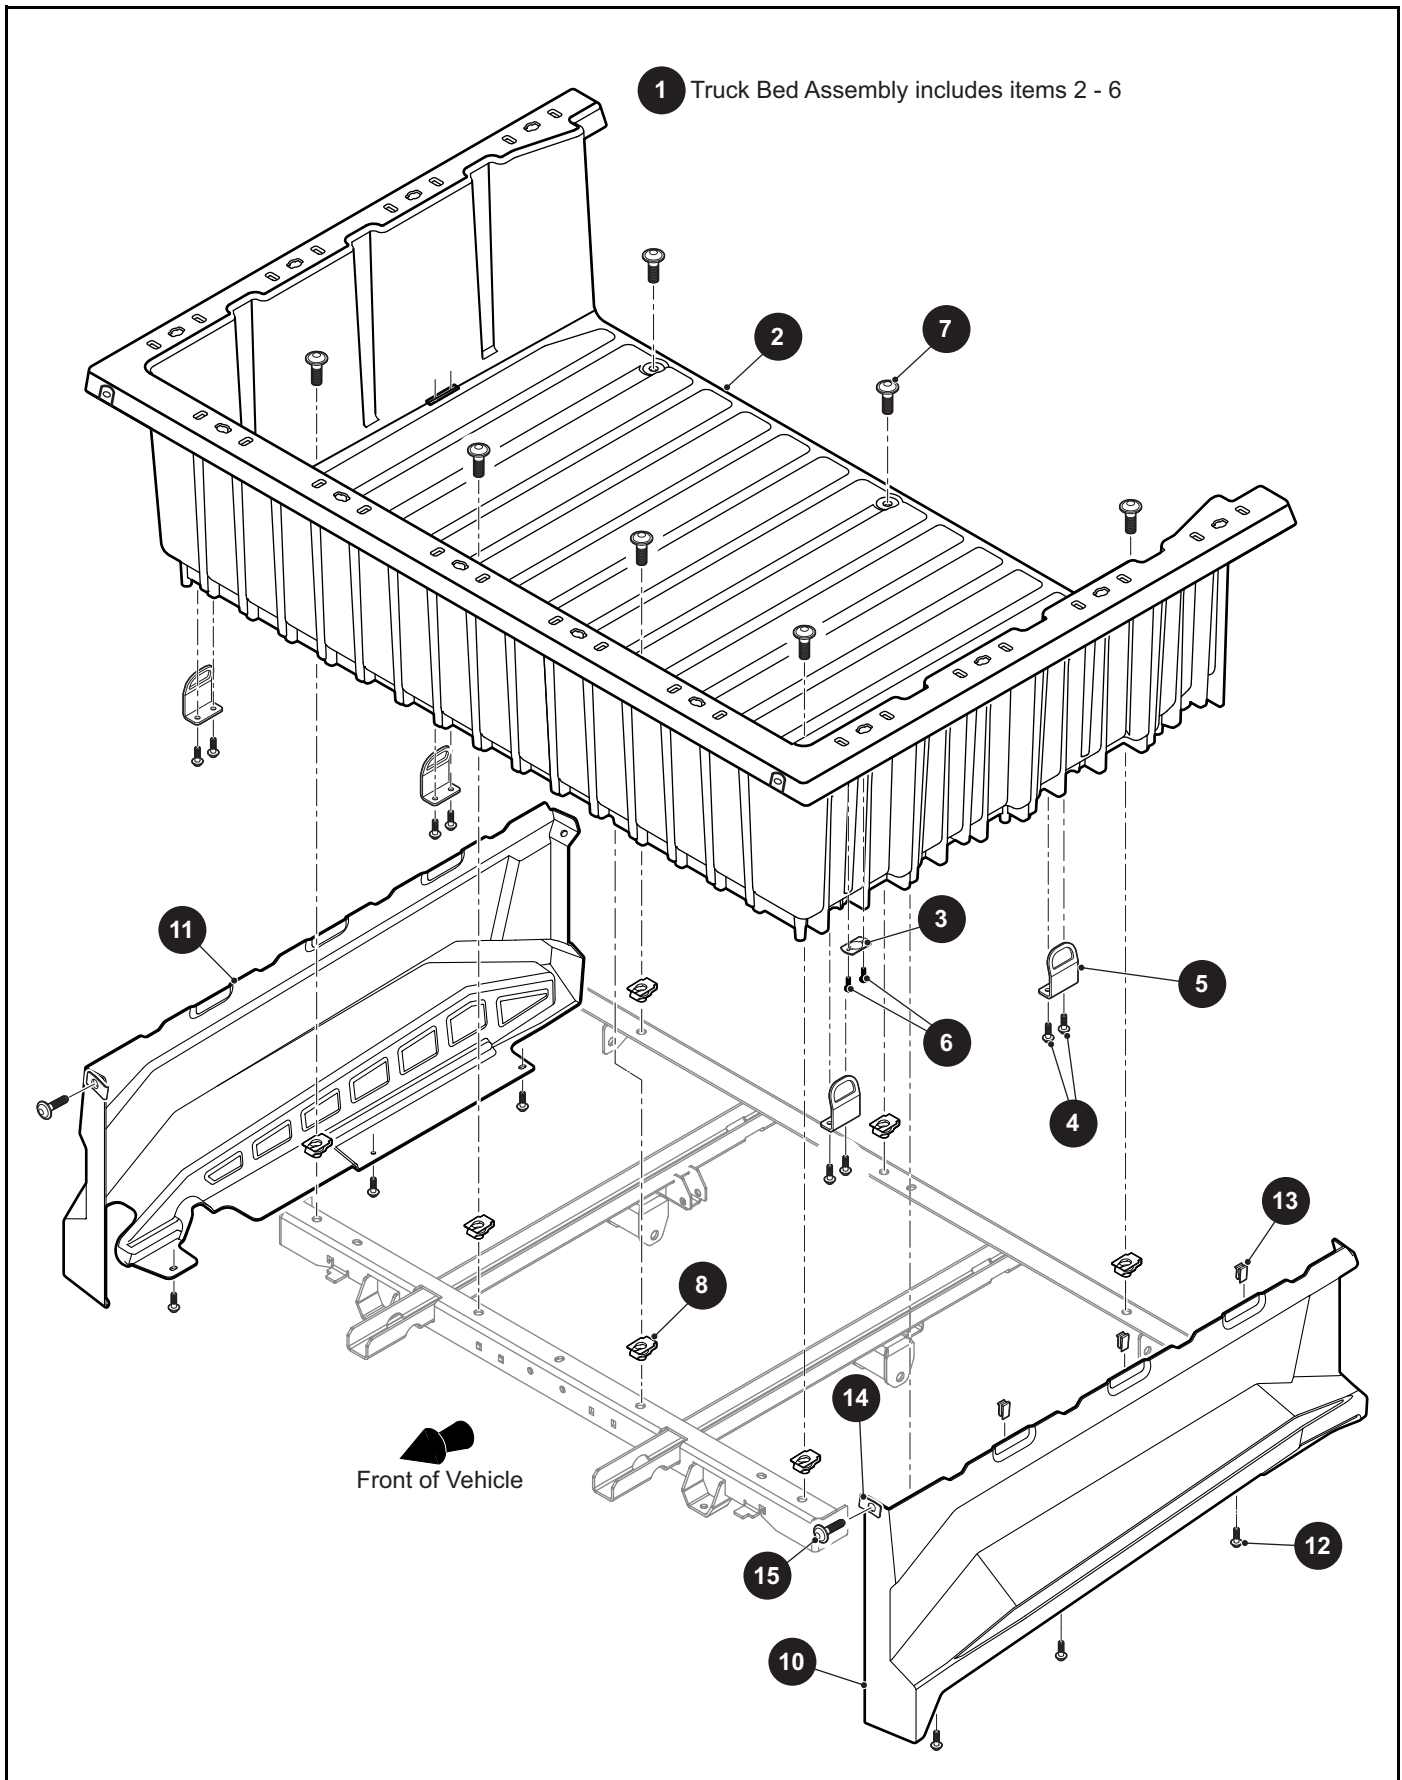

TRUCK BED

THE USE OF NON U.L. PARTS WILL VOID ANY U.L. LISTING.

When ordering parts, please specify the model and serial number of the product.

* Indicates a component that is not available as an individual part.

*** Indicates consult Customer Service Department for additional information.

ITEM	PART NO.	1 2 3 4 5	DESCRIPTION	QTY.
1	651966		Truck Bed Assembly (Includes Items 2 - 6).....	1
2	680834		Bed	1
3	644202		Receptacle Plate	2
4	646047		Button Head Torx Plastite Screw, M6 - 2 x 20mm Lg	8
5	645017		Tie-down Bracket.....	4
6	646140		Cheese Head Torx Thread Forming Screw, M4 - 1.79 x 16mm Lg.....	4
7	646528		Button Head Torx Screw, M10 - 1.5 x 30mm Lg.....	7
8	603818		Barrel Clip, M10 - 1.5	7
9				
10	655178G01		Side Panel (Driver Side).....	1
11	655178G02		Side Panel (Passenger Side)	1
12	646047		Button Head Torx Plastite Screw, M6 - 2.14 x 20mm Lg.....	3
13	646759		S-clip	3
14	602409		Barrel Clip, M6 - 1	1
15	645323		Button Head Torx Screw, M6 - 1 x 23.4mm Lg.....	1