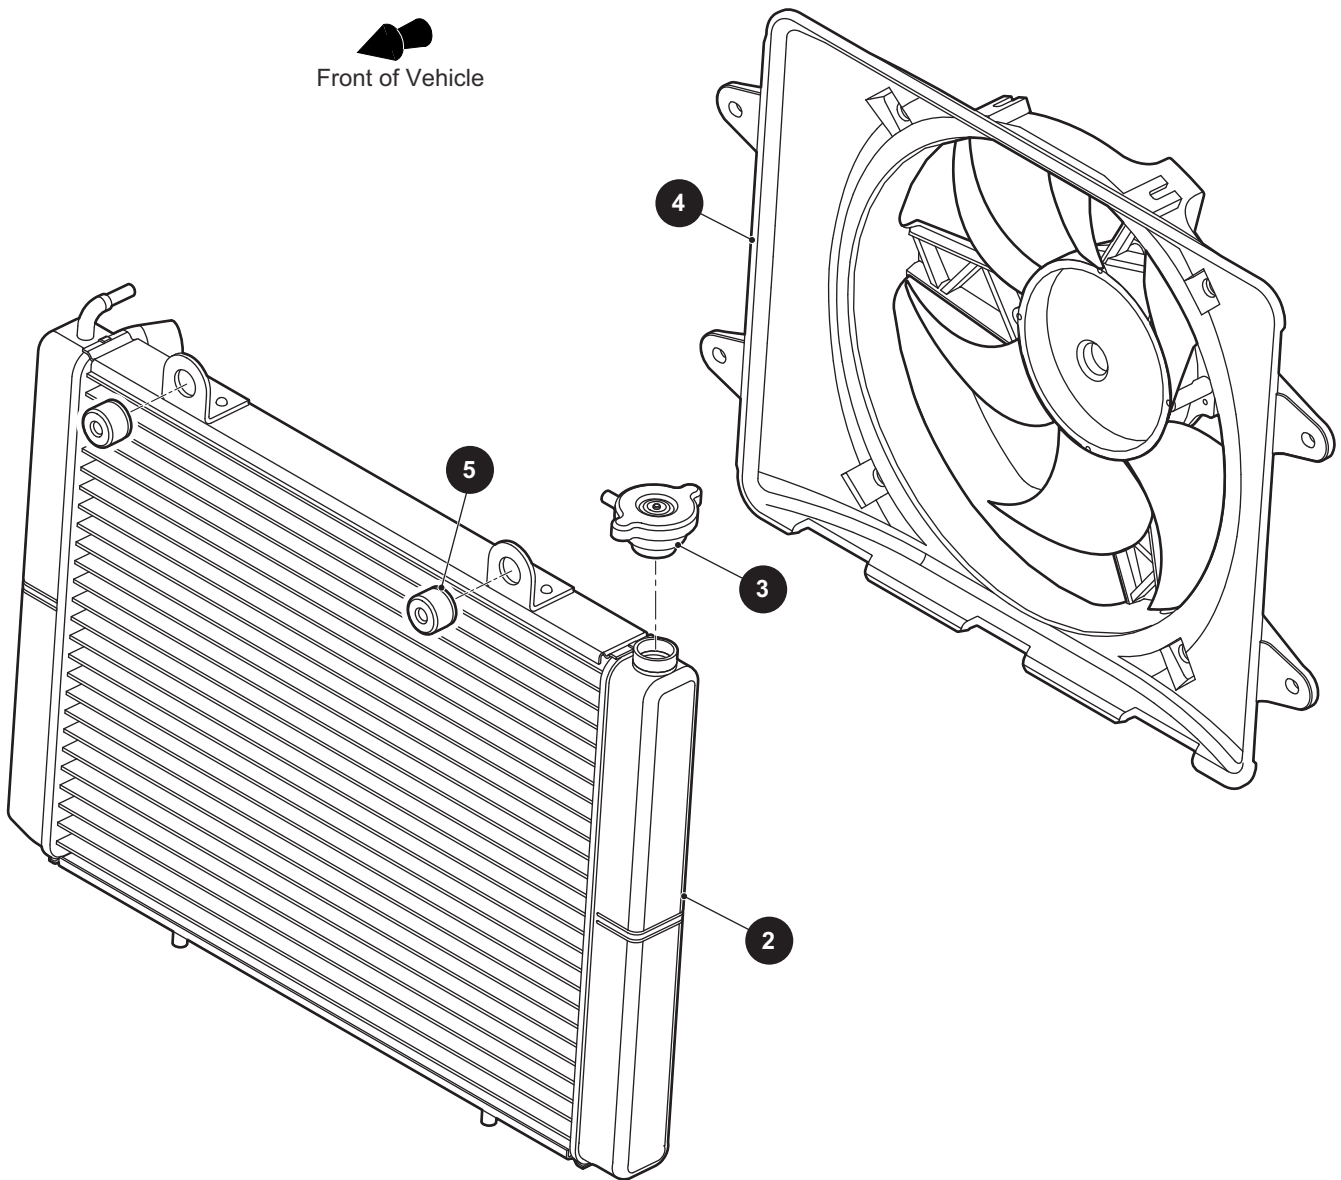

ENGINE COOLING SYSTEM

1 Radiator Assembly includes items 2 - 5

Front of Vehicle

ENGINE COOLING SYSTEM

THE USE OF NON U.L. PARTS WILL VOID ANY U.L. LISTING.
When ordering parts, please specify the model and serial number of the product.
* Indicates a component that is not available as an individual part.
*** Indicates consult Customer Service Department for additional information.

ITEM	PART NO.	1 2 3 4 5	DESCRIPTION	QTY.
1	654950		Radiator Assembly (Includes Items 2 - 5)	1
2	662322		Radiator	1
3	653685		Radiator Cap	1
4	653688		Radiator Fan Assembly	1
5	653686		Heat Proof Lagging Assembly	2