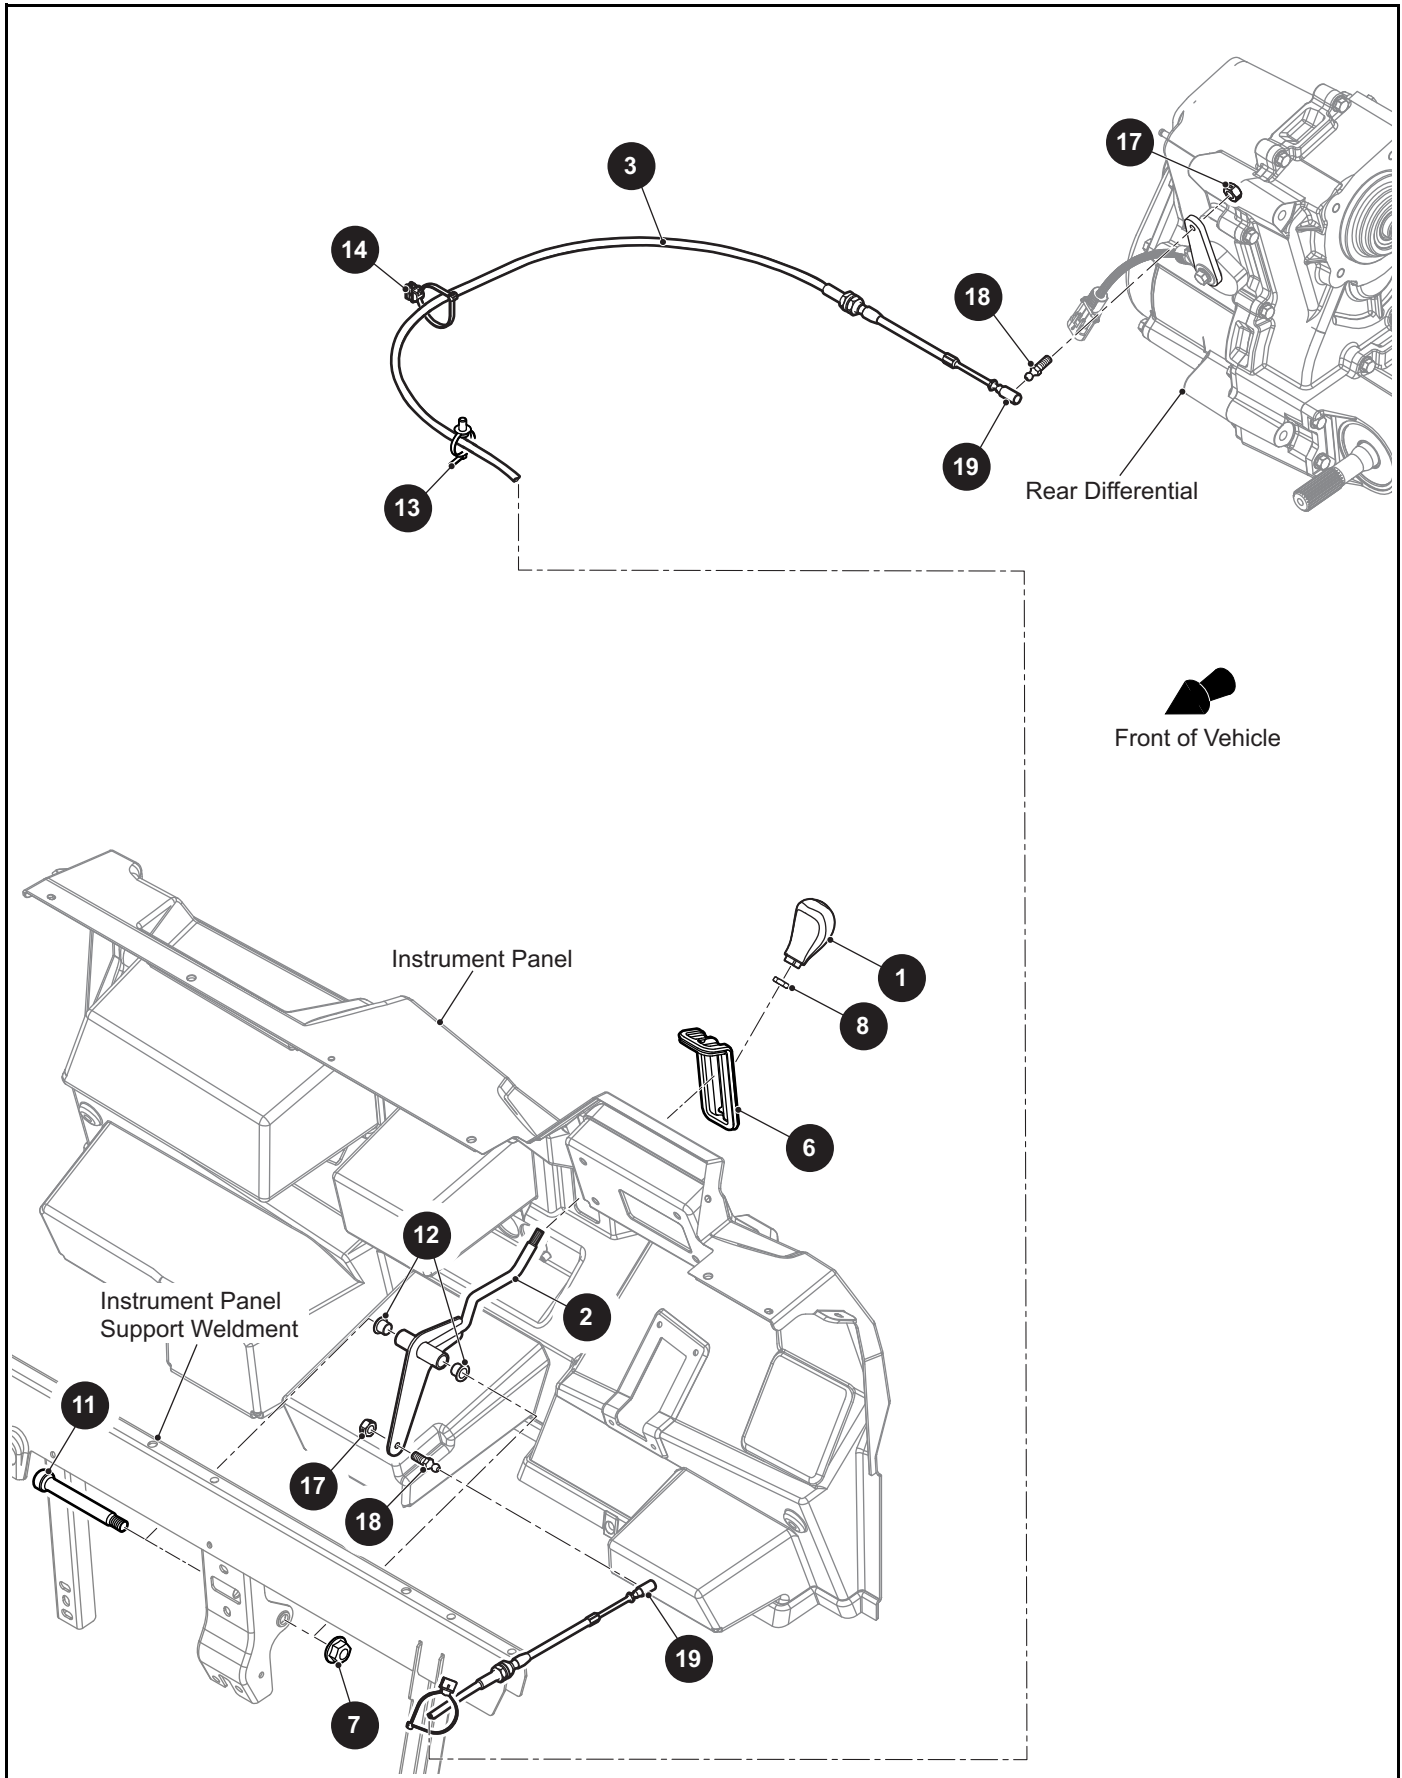

DIRECTION AND DRIVE SELECTOR

DIRECTION AND DRIVE SELECTOR

THE USE OF NON U.L. PARTS WILL VOID ANY U.L. LISTING.

When ordering parts, please specify the model and serial number of the product.

* Indicates a component that is not available as an individual part.

*** Indicates consult Customer Service Department for additional information.

ITEM	PART NO.	1 2 3 4 5	DESCRIPTION	QTY.
1	637993		Shifter Knob	1
2	662788G0390		Shifter.....	1
3	638221		Shift Cable.....	1
4				
5				
6	643207		Shifter Boot	1
7	600525		Lock Nut, M10 - 1.5.....	1
8	643494		Hex Jam Nut, M8 - 1 (RH Threads)	1
9				
10				
11	644182		Shoulder Bolt, 12/M10 x 80mm Lg.....	1
12	644558		Flanged Bearing.....	2
13	645340		Cable Tie	1
14	646441		Cable Tie (Edge Clip)	2
15				
16				
17	648378		Hex Center Lock Nut, 1/4" - 28	2
18	73745G01		Ball Stud.....	2
19	654394		Ball Joint Coupler	2