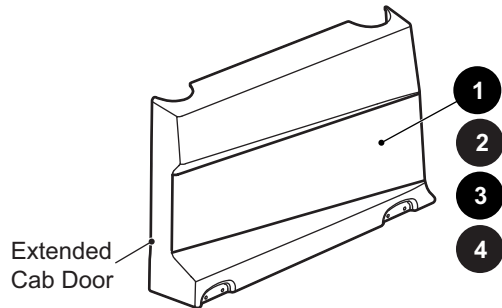

DECALS AND LABELS

DECALS AND LABELS

THE USE OF NON U.L. PARTS WILL VOID ANY U.L. LISTING.

When ordering parts, please specify the model and serial number of the product.

* Indicates a component that is not available as an individual part.

*** Indicates consult Customer Service Department for additional information.

ITEM	PART NO.	1 2 3 4 5	DESCRIPTION	QTY.
1	7411-271		Storage Panel Decal (Driver Side) (Red)	1
2	7411-270		Storage Panel Decal (Passenger Side) (Red)	1
3	7411-279		Storage Panel Decal (Driver Side) (Black)	1
4	7411-278		Storage Panel Decal (Passenger Side) (Black)	1
5				
6				
7				
8	7411-269		Door Decal (Driver Side) (Red)	1
9	7411-268		Door Decal (Passenger Side) (Red)	1
10	7411-277		Door Decal (Driver Side) (Black)	1
11	7411-276		Door Decal (Passenger Side) (Black)	1
12				
13	7411-264		Steering Wheel Decal	1