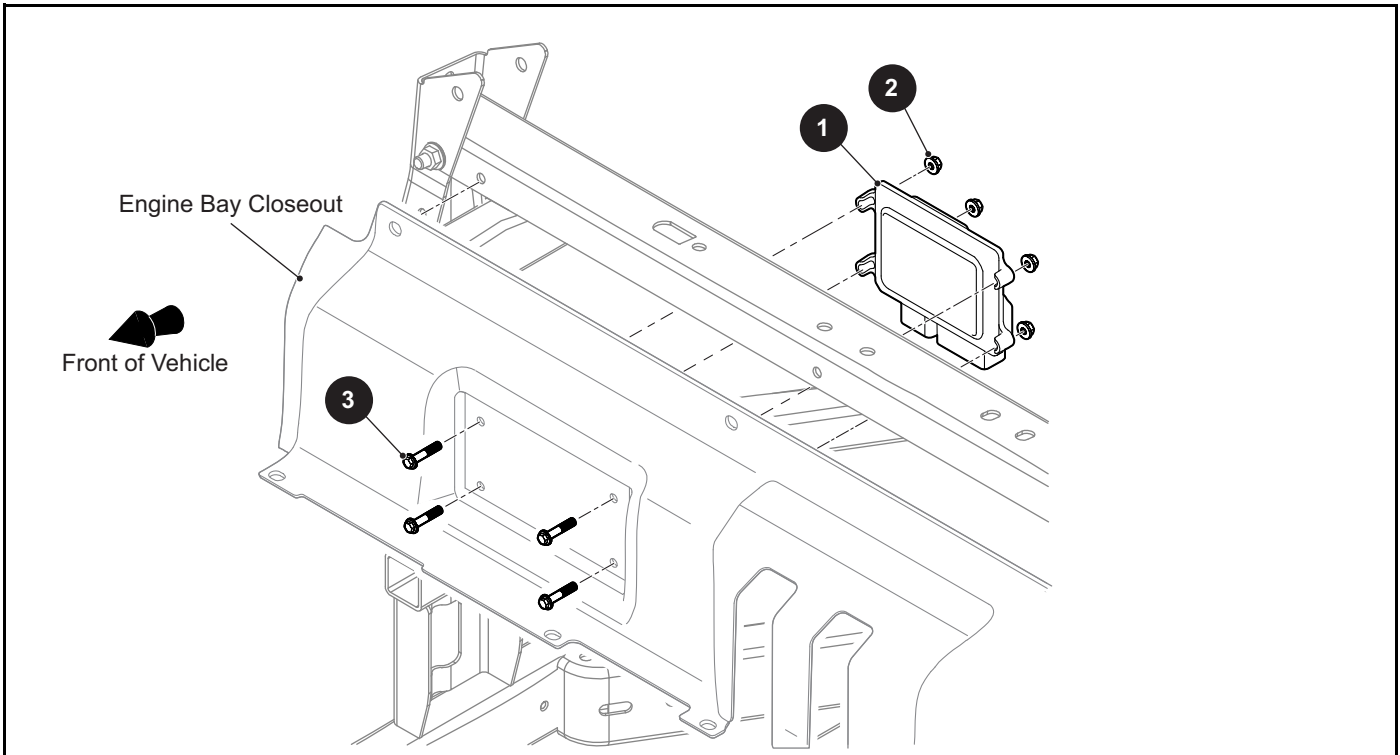

THE USE OF NON U.L. PARTS WILL VOID ANY U.L. LISTING.

When ordering parts, please specify the model and serial number of the product.

* Indicates a component that is not available as an individual part.

*** Indicates consult Customer Service Department for additional information.

ITEM	PART NO.	1 2 3 4 5	DESCRIPTION	QTY.
1	654516G11		Engine Control Unit (For CARB Models Only)	1
1	654516G10		Engine Control Unit (For EPA Models Only)	1
2	601476		Lock Nut, M6 - 1	4
3	606421		Flanged Hex Head Bolt, M6 - 1 x 30mm Lg	4
4				
5				
6				
7				
8				
9				
10	658575		Engine Harness.....	1
11	641526		#6 AWG Engine Ground Cable	1
12	641524		#6 AWG Starter Motor Cable	1
13				
14				
15	601327		Lock Washer, 6mm	1
16	606264		Flanged Hex Head Bolt, M6 - 1 x 20mm Lg	1
17	601476		Lock Nut, M6 - 1	1
18	660496G01		Connector (Not Illustrated)	1
19	31539G1		Nylon Clamp, 15,5" Lg (Not Illustrated).....	1