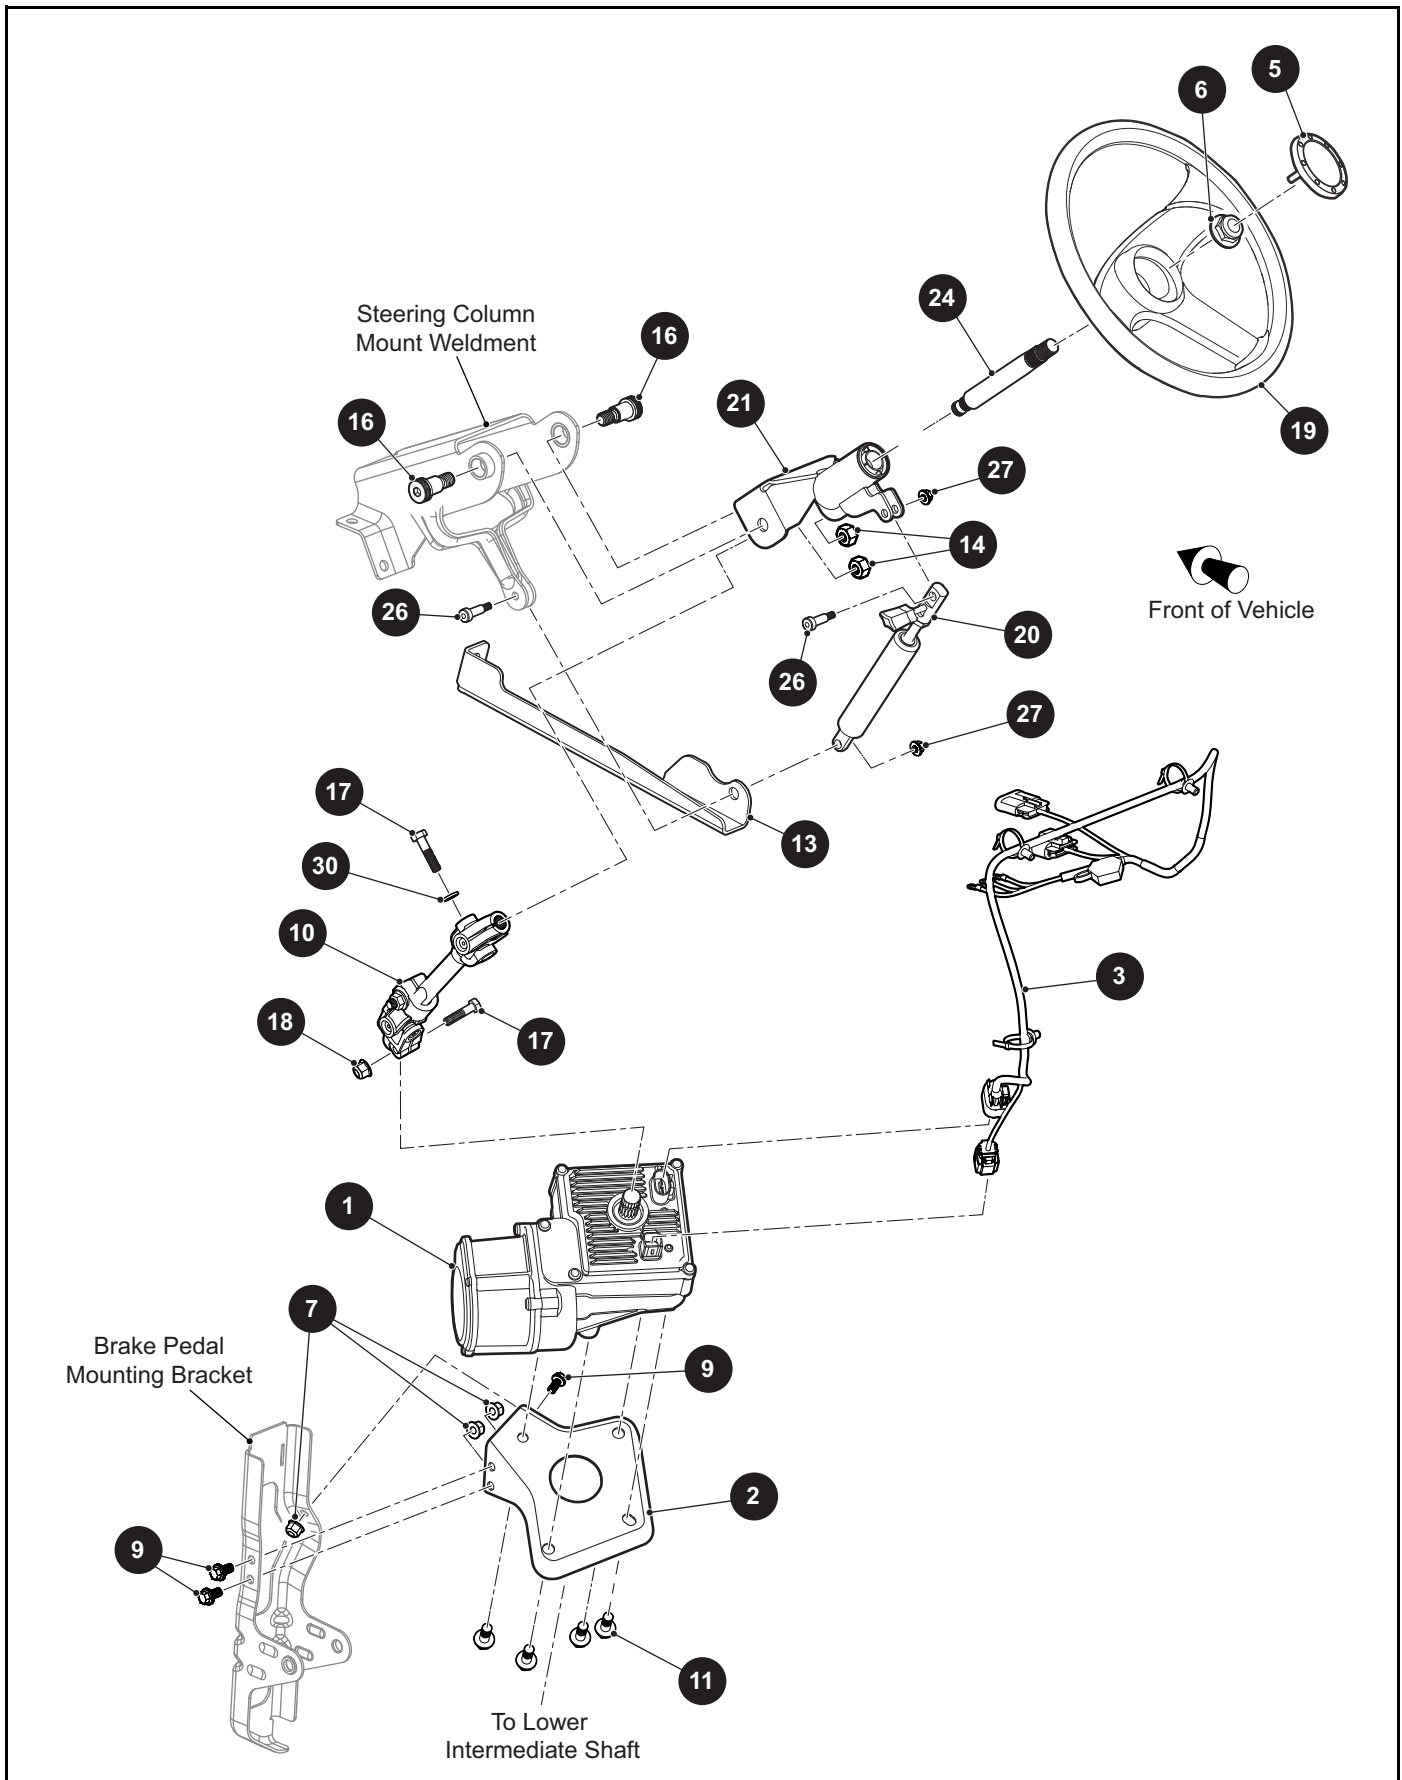

STEERING

THE USE OF NON U.L. PARTS WILL VOID ANY U.L. LISTING.

When ordering parts, please specify the model and serial number of the product.

* Indicates a component that is not available as an individual part.

*** Indicates consult Customer Service Department for additional information.

ITEM	PART NO.	1 2 3 4 5	DESCRIPTION	QTY.
1	654518G02		Power Steering Unit, 12V.....	1
2	643649G0390		Steering Mounting Bracket.....	1
3	645173		Harness (EPS Unit).....	1
4				
5	639439		Steering Wheel Cover.....	1
6	615109		Lock Nut, M16 - 2.....	1
7	645956		Flanged Hex Lock Nut, M8 - 1.25.....	3
8				
9	606261		Flanged Hex Head Bolt, M8 - 1.25 x 20mm Lg.....	3
10	644978		Upper Intermediate Shaft.....	1
11	8409-020		Flanged Hex Head Bolt, M10 - 1.25 x 20mm Lg.....	4
12				
13	654736G0390		Stiffener Bracket.....	1
14	00551G1		Hex Nut (Internal Lock), 1/2" - 13.....	2
15				
16	643928		Shoulder Bolt, .63" Dia x 1/2 - 13 Thread x 3/4" Lg.....	2
17	625878		Hex Head Bolt, M8 - 1.25 x 35mm Lg.....	2
18	645956		Lock Nut, M8 x 1.25mm.....	1
19	639437		Steering Wheel.....	1
20	643923		Tilt Dampener.....	1
21	633649		Steering Column Assembly.....	1
22				
23				
24	634517		Steering Shaft.....	1
25				
26	646035		Shoulder Bolt, M6 - 1 x 31mm Lg.....	2
27	601476		Lock Nut, M6 - 1.....	2
28				
29				
30	606272		Lock Washer, 8mm.....	1
31