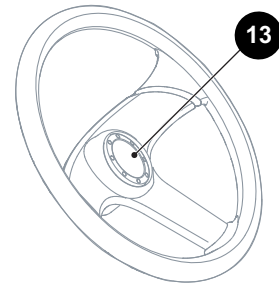

DECALS AND LABELS

DECALS AND LABELS

THE USE OF NON U.L. PARTS WILL VOID ANY U.L. LISTING.

When ordering parts, please specify the model and serial number of the product.

* Indicates a component that is not available as an individual part.

*** Indicates consult Customer Service Department for additional information.

ITEM	PART NO.	1 2 3 4 5	DESCRIPTION	QTY.
1	7411-271		Storage Panel Decal (Driver Side) (Red)	1
2	7411-270		Storage Panel Decal (Passenger Side) (Red)	1
3	7411-279		Storage Panel Decal (Driver Side) (Black)	1
4	7411-278		Storage Panel Decal (Passenger Side) (Black)	1
5				
6				
7				
8	7411-269		Door Decal (Driver Side) (Red)	1
9	7411-268		Door Decal (Passenger Side) (Red)	1
10	7411-277		Door Decal (Driver Side) (Black)	1
11	7411-276		Door Decal (Passenger Side) (Black)	1
12				
13	7411-264		Steering Wheel Decal	1