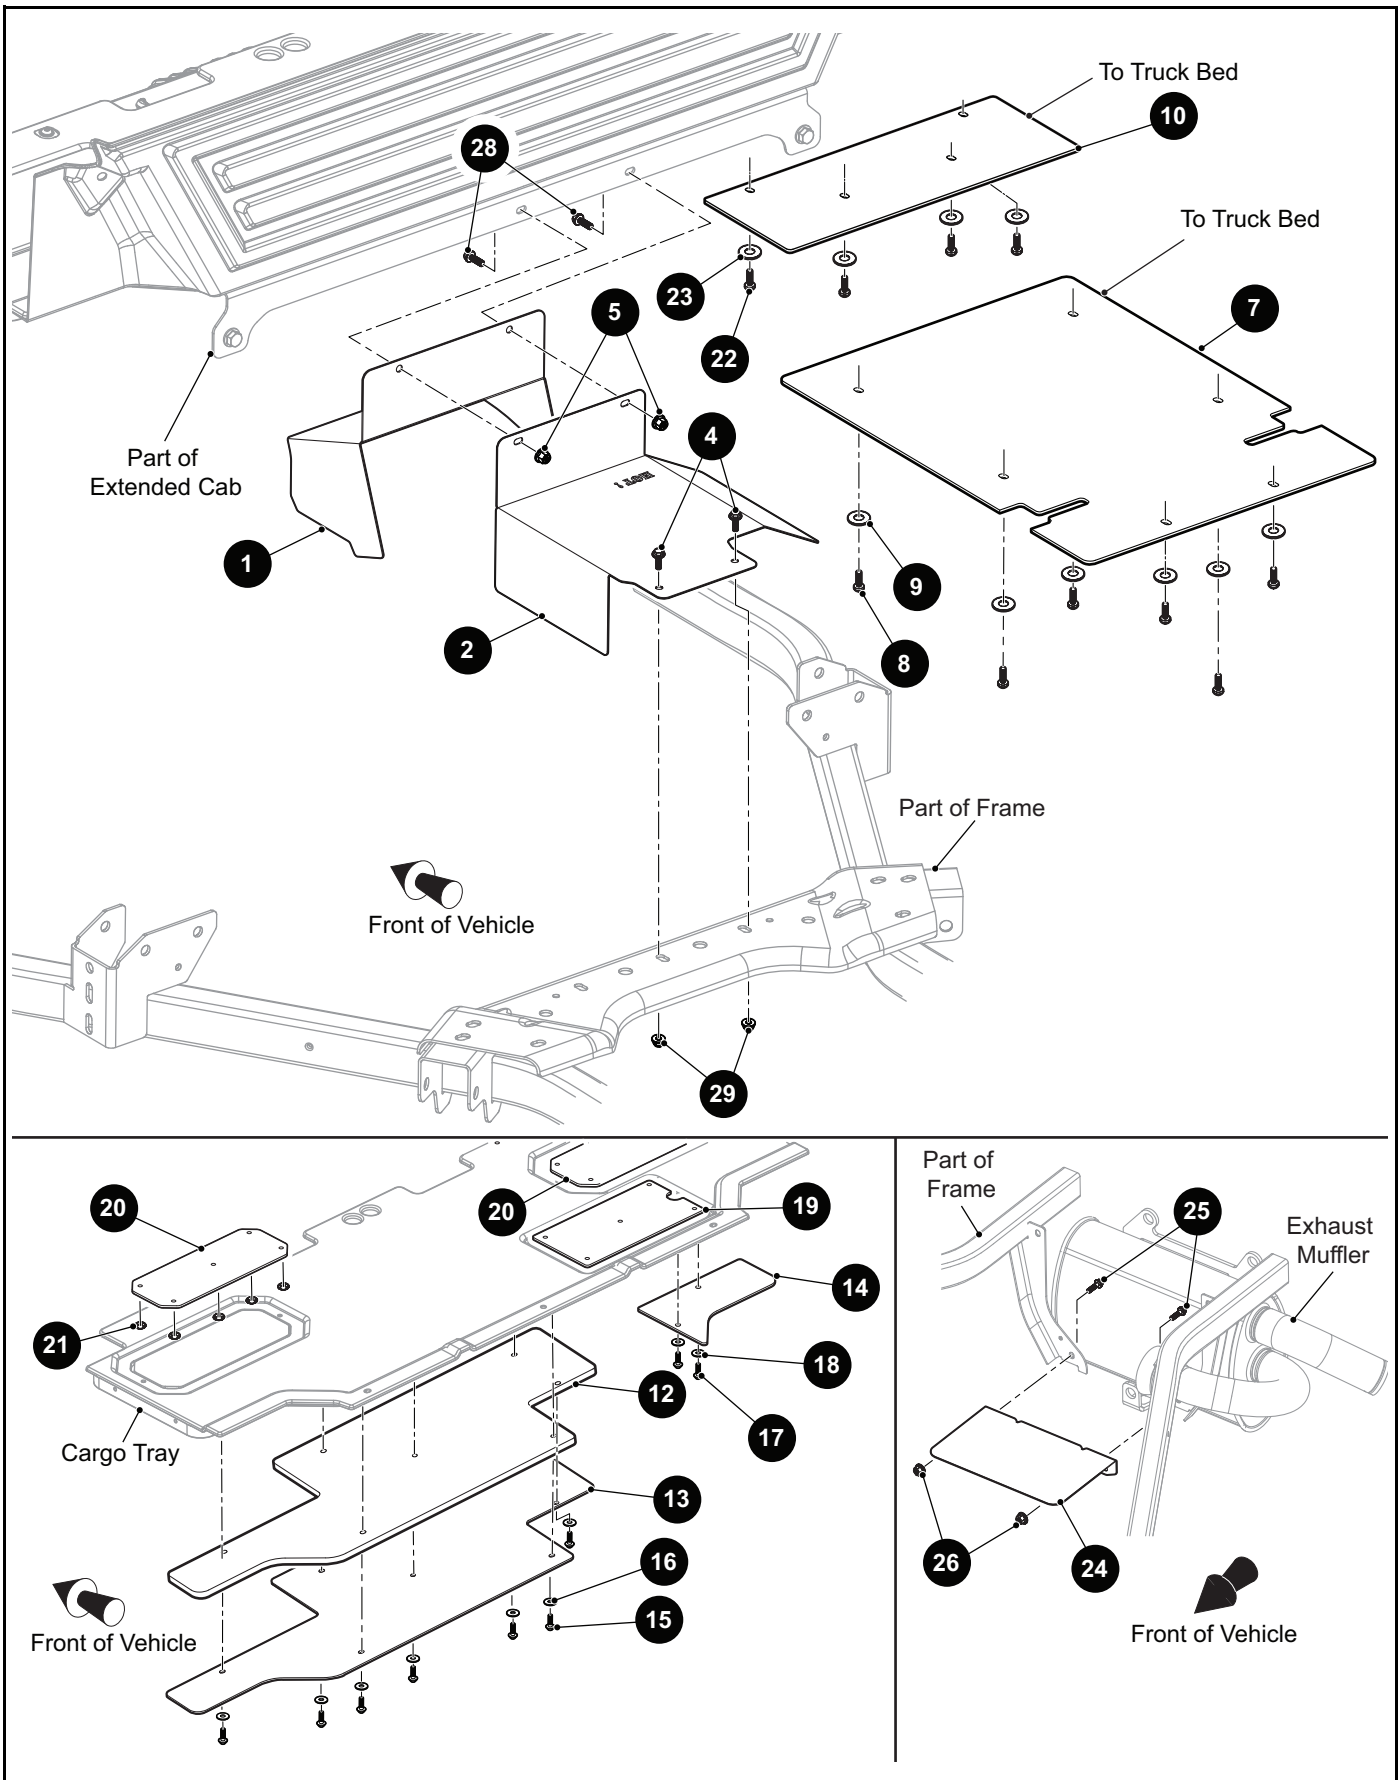

EXHAUST

THE USE OF NON U.L. PARTS WILL VOID ANY U.L. LISTING.

When ordering parts, please specify the model and serial number of the product.

* Indicates a component that is not available as an individual part.

*** Indicates consult Customer Service Department for additional information.

ITEM	PART NO.	1 2 3 4 5	DESCRIPTION	QTY.
1	676034		Insulation Panel (Cab).....	1
2	670136		Heat Shield Bracket (Bed).....	1
3				
4	606264		Flanged Hex Head Bolt, M6 - 1 x 20mm Lg.....	2
5	601476		Lock Nut, M6 - 1.....	2
6				
7	649832		Heat Shield (Bed).....	1
8	646047		Button Head Torx Plastite Screw, M6 - 2.14 x 20mm Lg.....	6
9	00793G2		Flat Washer (SS), 1/4".....	6
10	653421		Heat Shield, Front (Bed).....	1
11				
12	658439		Heat Shield (Extended Cab).....	1
13	653387		Heat Shield (Extended Cab Tray).....	1
14	649944		Heat Shield (Extended Cab Outer Tray).....	1
15	646047		Button Head Torx Plastite Screw, M6 - 2.14 x 20mm Lg.....	7
16	00793G2		Flat Washer (SS), 1/4".....	7
17	646047		Button Head Torx Plastite Screw, M6 - 2.14 x 20mm Lg.....	2
18	00793G2		Flat Washer (SS), 1/4".....	2
19	671135		Heat Shield (Extended Cab Access Panel).....	1
20	671136		Heat Shield (Extended Cab Storage Pocket).....	2
21	2623-001		Push Nut, 3/16".....	5
22	646047		Button Head Torx Plastite Screw, M6 - 2.14 x 20mm Lg.....	4
23	00793G2		Flat Washer (SS), 1/4".....	4
24	671353		Heat Shield (Speed Sensor).....	1
25	602330		Flanged Hex Head Bolt, M8 - 1.25 x 30mm Lg.....	2
26	606278		Flanged Hex Nut, M8 - 1.25.....	2
27				
28	606264		Flanged Hex Head Bolt, M6 - 1 x 20mm Lg.....	2
29	601476		Lock Nut, M6 - 1.....	2