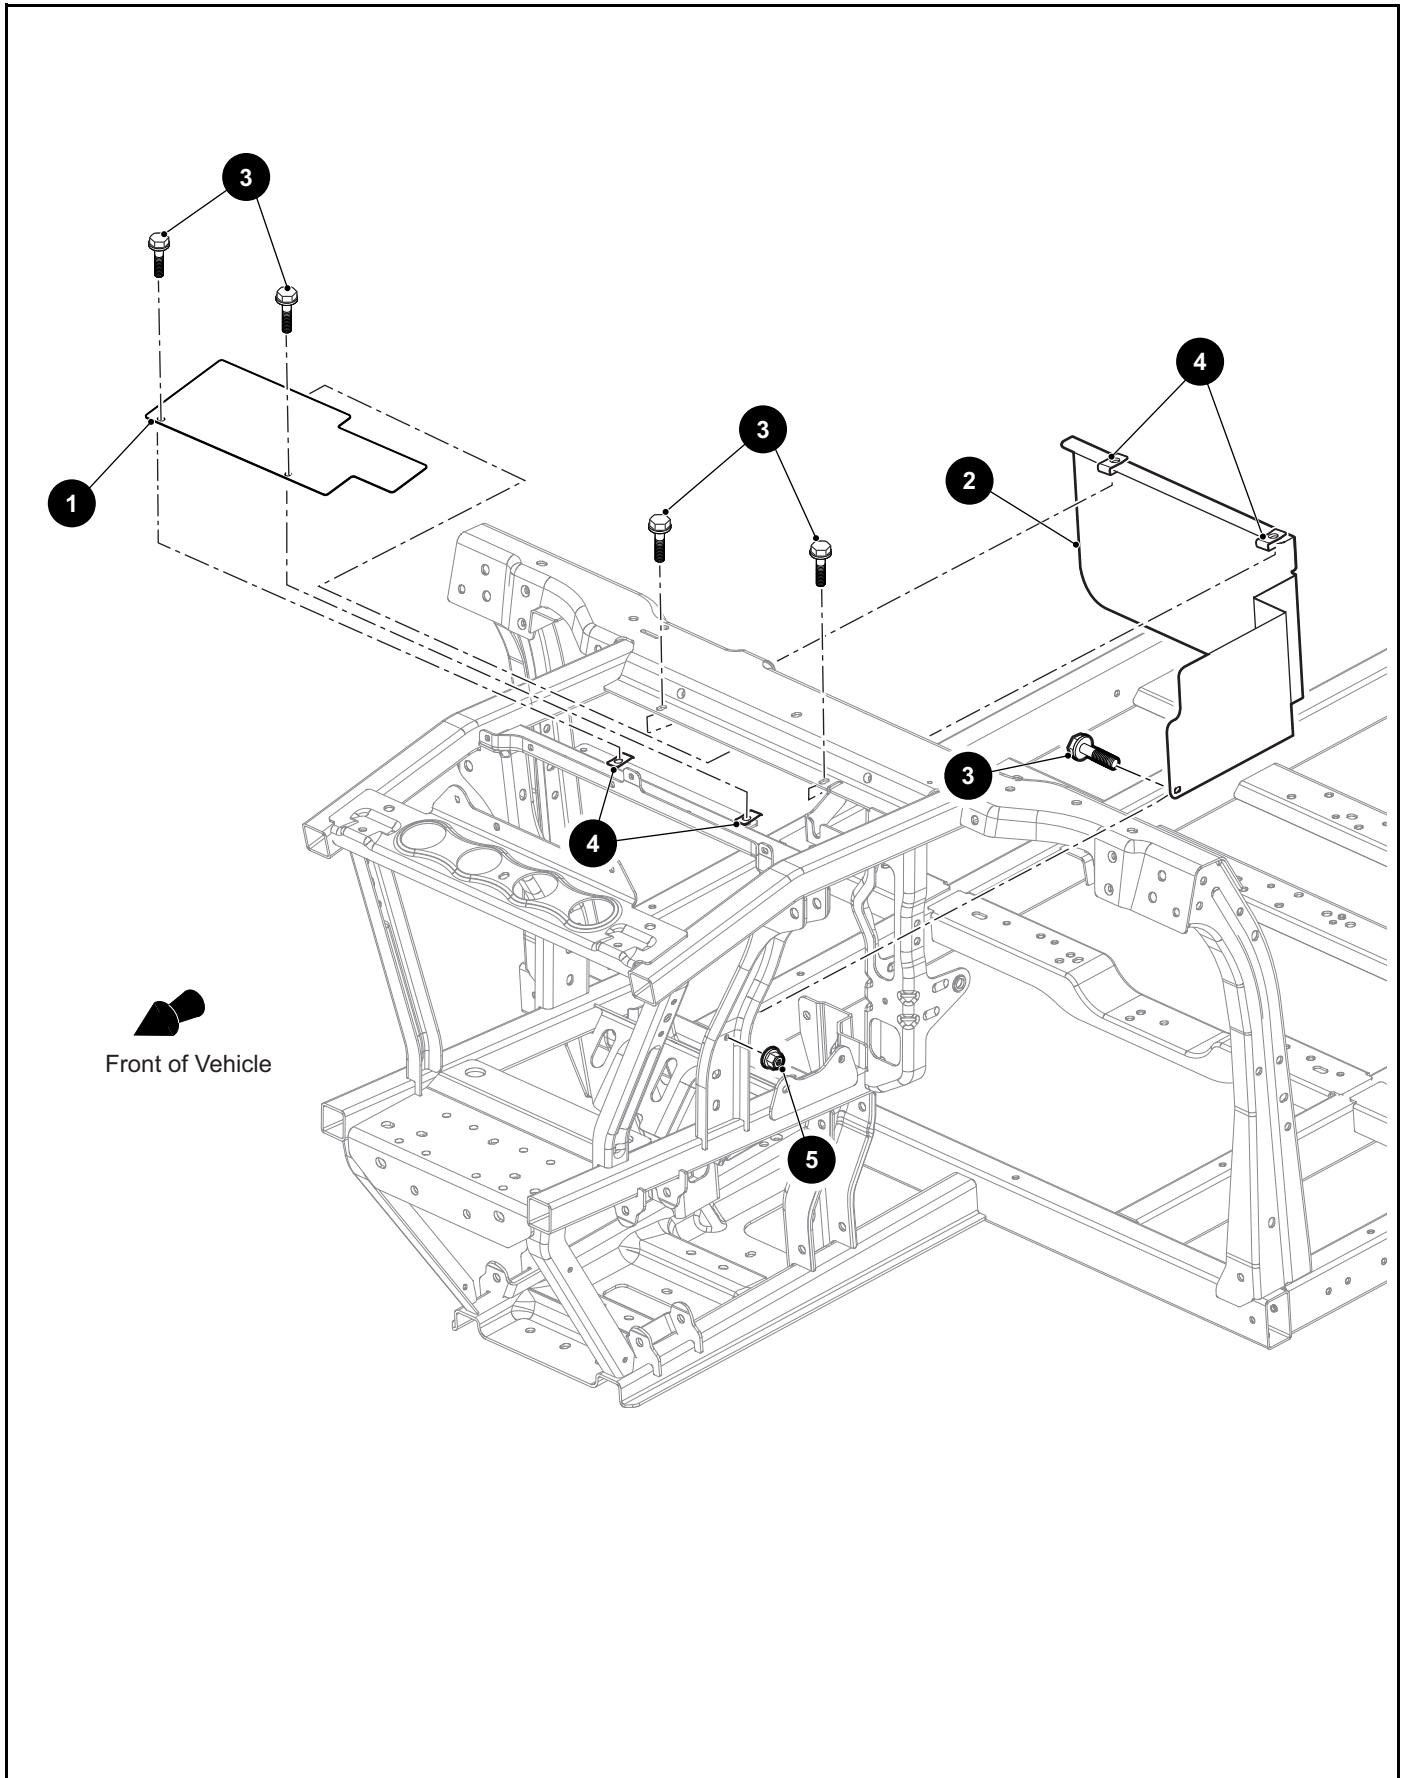

ENGINE COOLING SYSTEM

ENGINE COOLING SYSTEM

THE USE OF NON U.L. PARTS WILL VOID ANY U.L. LISTING.
When ordering parts, please specify the model and serial number of the product.
* Indicates a component that is not available as an individual part.
*** Indicates consult Customer Service Department for additional information.

ITEM	PART NO.	1 2 3 4 5	DESCRIPTION	QTY.
1	666256		Radiator Closeout (Upper)	1
2	660015G0390		Heat Shield Cab (Lower).....	1
3	606264		Flanged Hex Head Bolt, M6 - 1 x 20mm Lg.....	5
4	602409		Barrel Clip, M6 - 1	4
5	601476		Lock Nut, M6 - 1	1