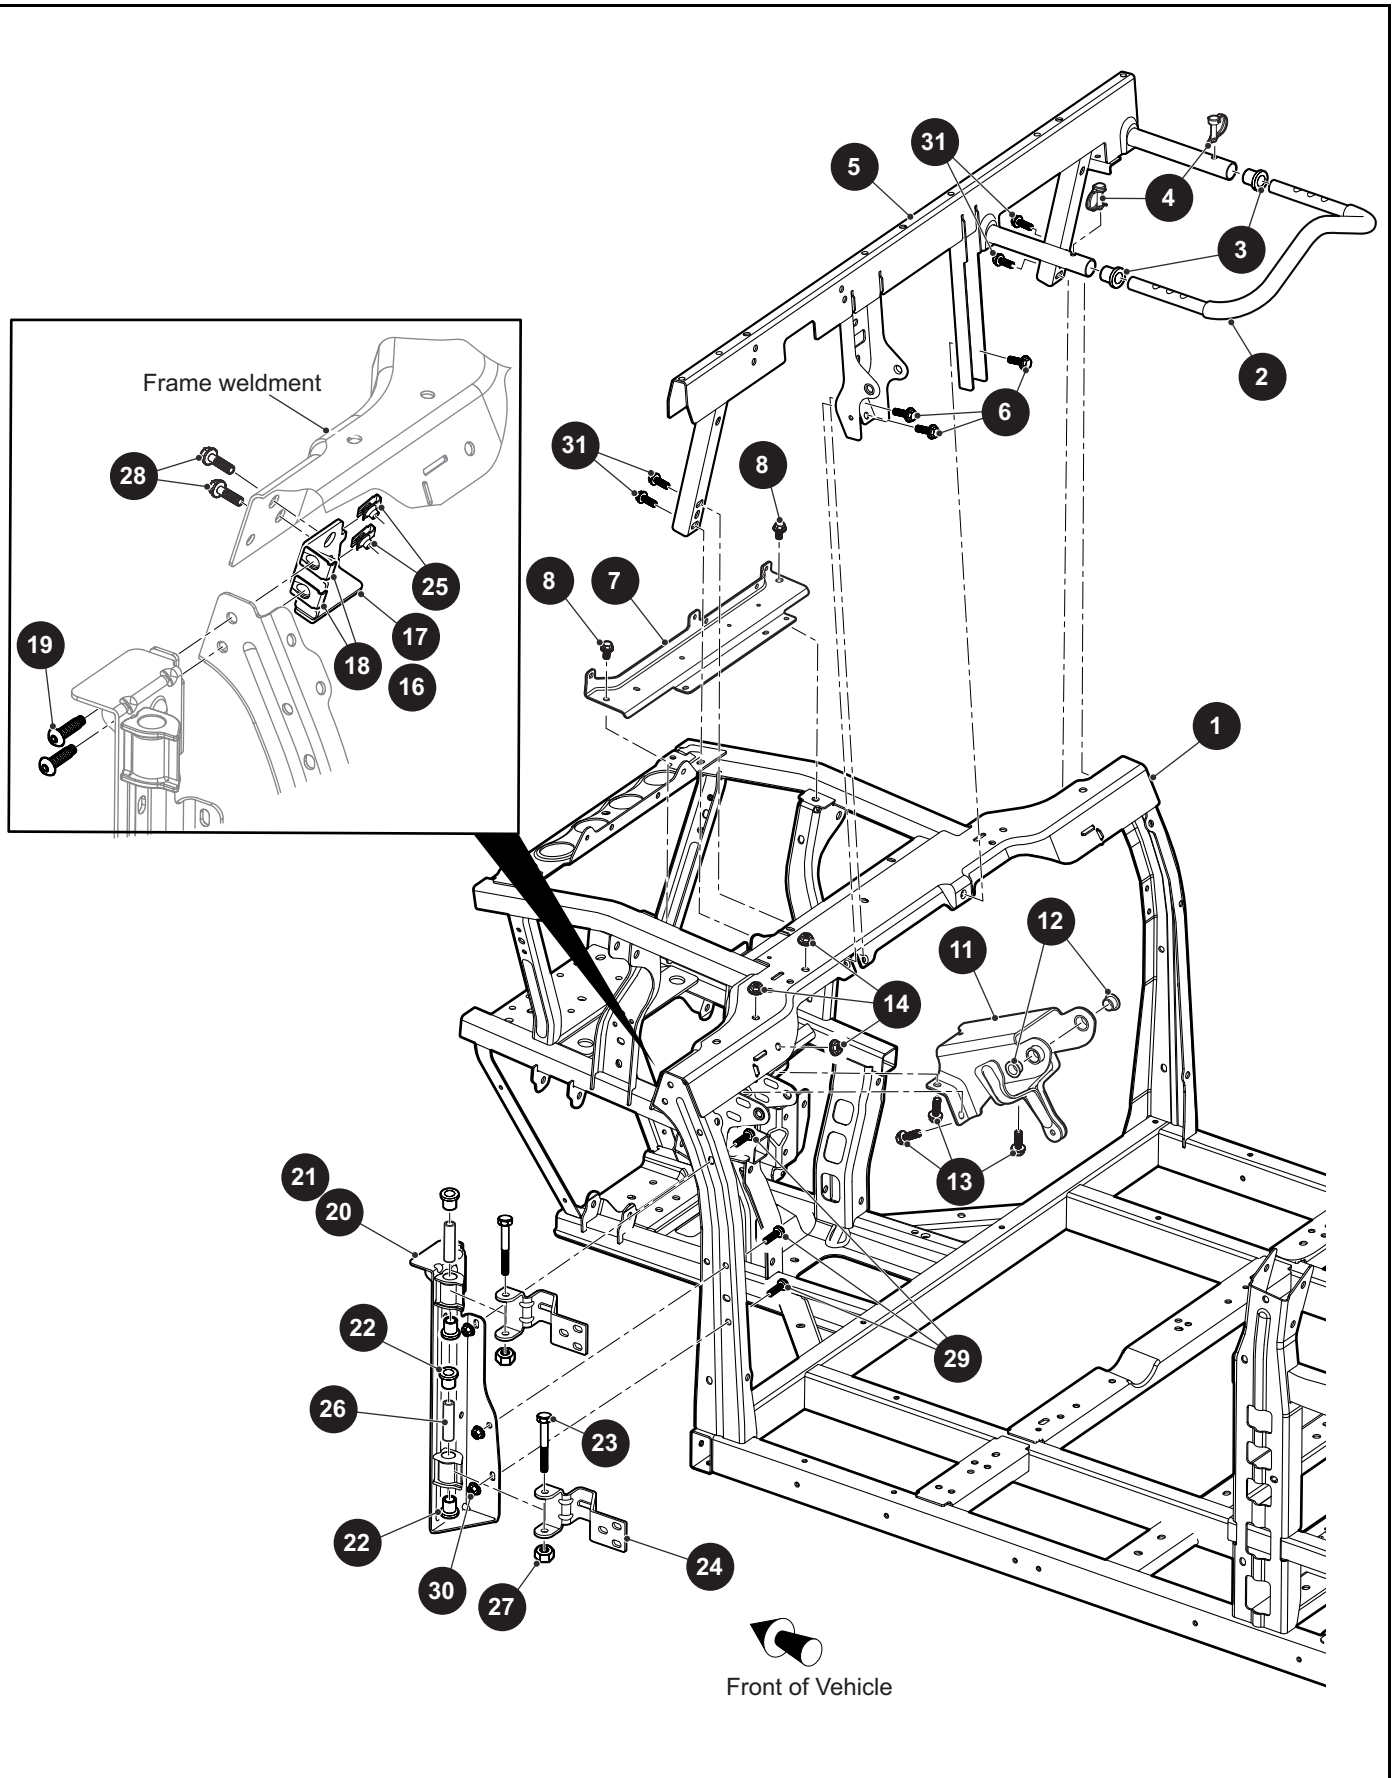

FRAME

THE USE OF NON U.L. PARTS WILL VOID ANY U.L. LISTING.

When ordering parts, please specify the model and serial number of the product.

* Indicates a component that is not available as an individual part.

*** Indicates consult Customer Service Department for additional information.

ITEM	PART NO.	1 2 3 4 5	DESCRIPTION	QTY.
1	674048G0390		Frame Weldment.....	1
2	659276		Passenger Hand Hold.....	1
3	644356		Flanged Bushing, 19.6mm I.D.....	2
4	646062		Lock Pin (Round Tab).....	2
5	644068G0390		Instrument Panel Support Weldment	1
6	640723		Hex Head Self Tapping Screw, M8 - 1.25 x 20mm Lg.....	3
7	643952G0390		Shock Tower Brace, Front.....	1
8	640723		Hex Head Self Tapping Screw, M8 - 1.25 x 20mm Lg.....	2
9				
10				
11	644144G0390		Steering Column Mounting Bracket	1
12	647352		Flanged Bushing, 5/8"	2
13	603799		Flanged Hex Head Bolt, M10 - 1.5 x 25mm Lg	3
14	600525		Lock Nut, M10 - 1.5.....	3
15				
16	660710G1390		Stiffener, A-pillar Crossmember (Driver Side)	1
17	660710G2390		Stiffener, A-pillar Crossmember (Passenger Side).....	1
18	649696		Barrel Clip, M8 - 1.25	2
19	628635		Pan Head Taptite Bolt, M8 - 1.25 x 30mm Lg	2
20	659432G1390		Door Hinge Mounting Bracket (Driver Side).....	1
21	659432G2390		Door Hinge Mounting Bracket (Passenger Side)	1
22	637745		Flanged Bushing, 15.875mm Shaft.....	4
23	00665G9		Hex Head Bolt, 3/8" - 16 x 3.5" Lg	2
24	653191G0390		Door Hinge	2
25	603818		Barrel Clip, M10 - 1.5	2
26	70289G02		Split Spacer (Steel)	2
27	11098G5		Lock Nut, 3/8" - 16	2
28	649879		Flanged Hex Head Bolt, M10 - 1.5 x 30mm Lg.....	2
29	628635		Pan Head Taptite Bolt, M8 - 1.25 x 30mm Lg	3
30	645956		Flanged Hex Nut, M8 x 1.25	3
31	640723		Hex Head Self Tapping Screw, M8 - 1.25 x 20mm Lg.....	4