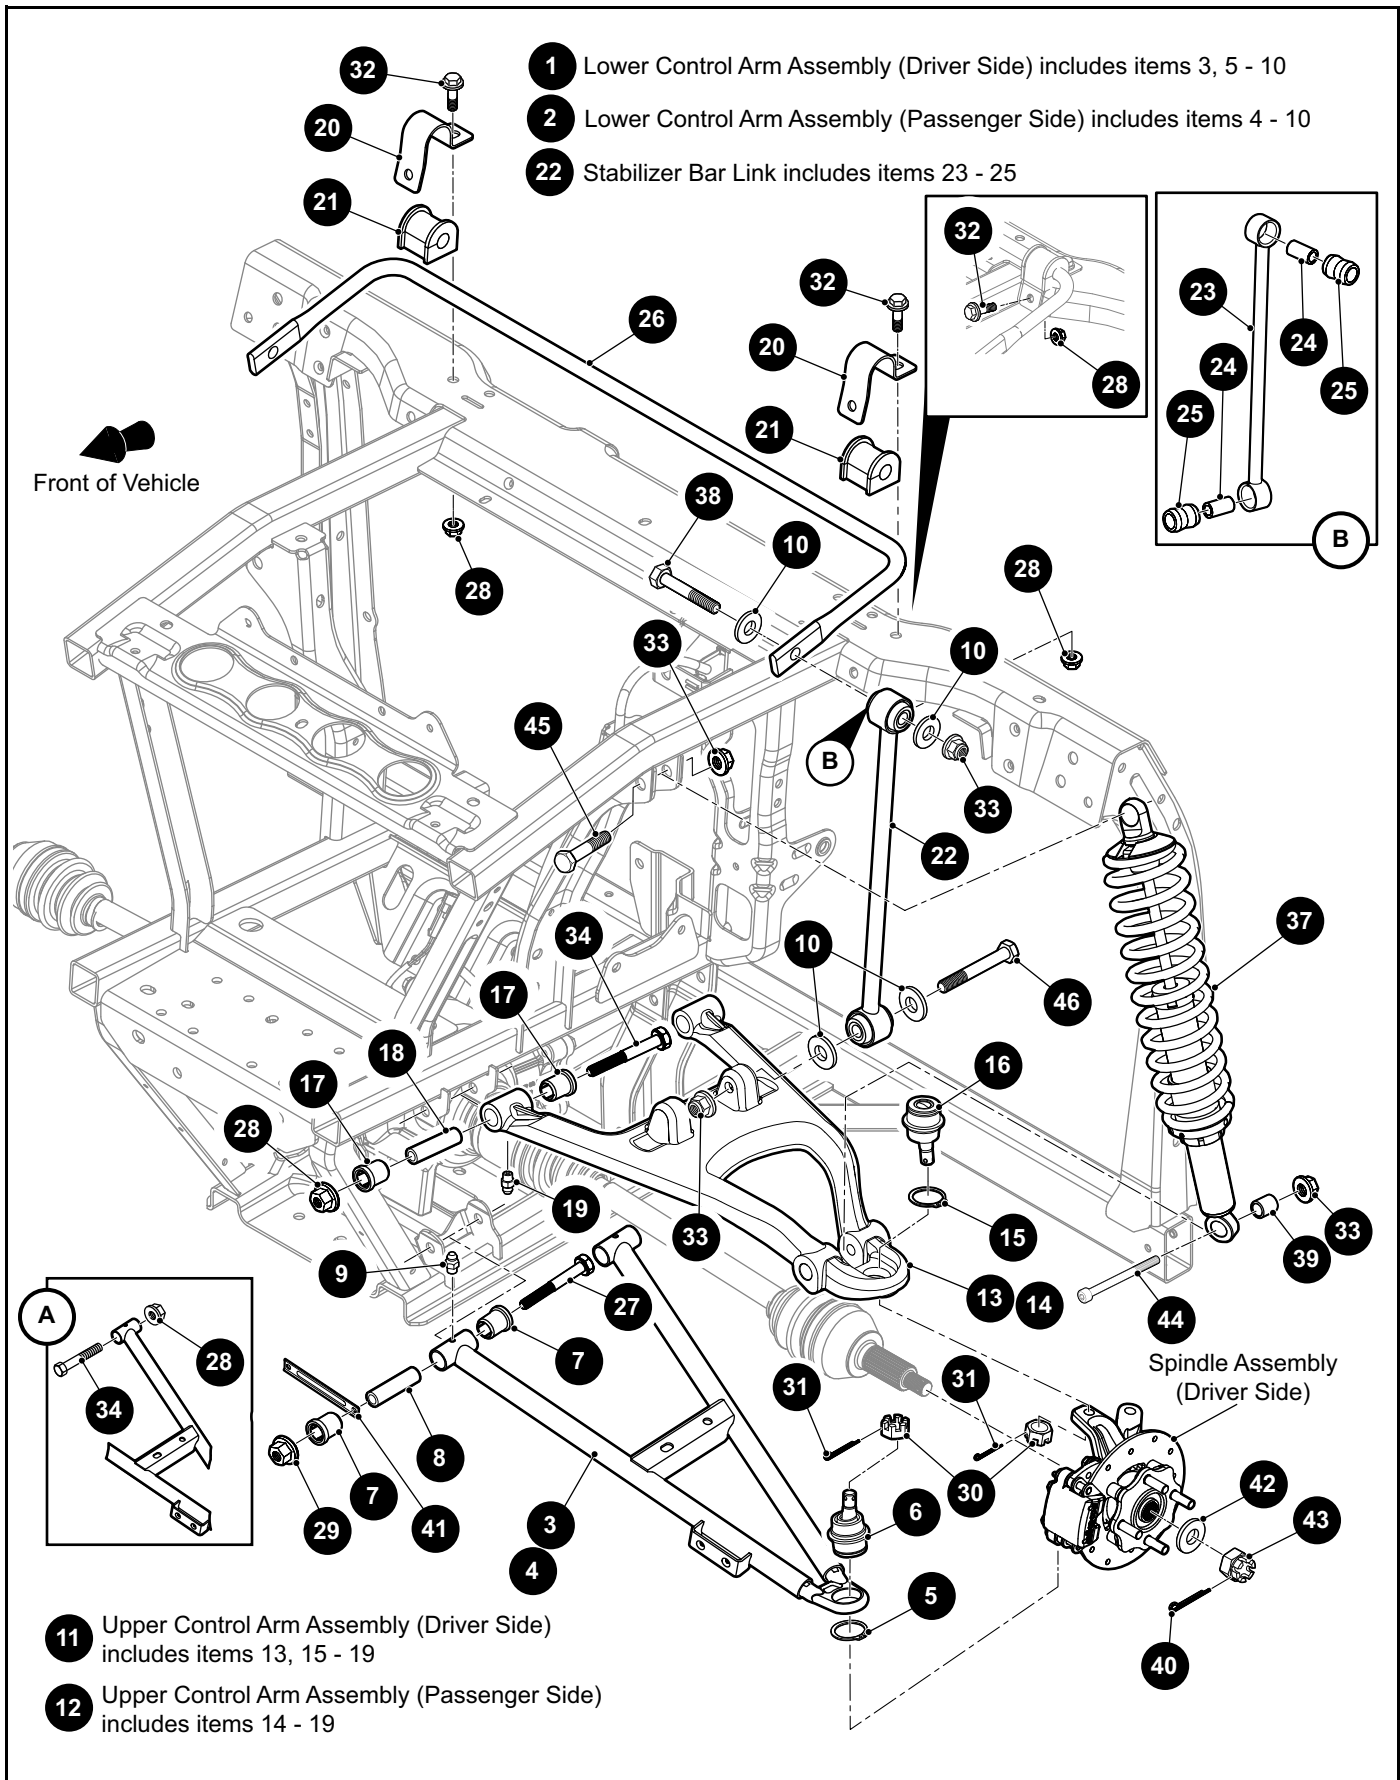

FRONT SUSPENSION

FRONT SUSPENSION

THE USE OF NON U.L. PARTS WILL VOID ANY U.L. LISTING.

When ordering parts, please specify the model and serial number of the product.

* Indicates a component that is not available as an individual part.

*** Indicates consult Customer Service Department for additional information.

ITEM	PART NO.	1 2 3 4 5	DESCRIPTION	QTY.
1	656184G1XX		Lower Control Arm Assembly (Driver Side) (Includes Items 3, 5 - 10)..... 656184G190 (Black) 656184G199 (Metallic Orange)	1
2	656184G2XX		Lower Control Arm Assembly (Passenger Side) (Includes Items 4 - 10) ..... 656184G290 (Black) 656184G299 (Metallic Orange)	1
3	663324G13XX		Control Arm (Driver Side) ..... 663324G1390 (Black) 663324G1399 (Metallic Orange)	1
4	663324G23XX		Control Arm (Passenger Side)..... 663324G2390 (Black) 663324G2399 (Metallic Orange)	1
5	634376		Snap Ring (External), 32mm	1
6	635130		Ball Joint, M12 x 1.25	1
7	647320		Flanged Bushing, 15.875mm I.D.	4
8	672210G01		Tube, 10.54mm I.D. x 60.95mm Lg	2
9	400489J		Grease Fitting, Straight.....	2
10	603182		Flat Washer, M12.....	4
11	656168G1XX		Upper Control Arm Assembly (Driver Side) (Includes Items 13, 15 - 19)..... 656168G190 (Black) 656168G199 (Metallic Orange)	1
12	656168G2XX		Upper Control Arm Assembly (Passenger Side) (Includes Items 14 - 19) ..... 656168G290 (Black) 656168G299 (Metallic Orange)	1
13	662986G13XX		Control Arm (Driver Side) ..... 662986G1390 (Black) 662986G1399 (Metallic Orange)	1
14	662986G23XX		Control Arm (Passenger Side)..... 662986G2390 (Black) 662986G2399 (Metallic Orange)	1
15	634376		Snap Ring (External), 32mm	1
16	635130		Ball Joint, M12 x 1.25	1
17	647320		Flanged Bushing, 15.875mm I.D.	4
18	672210G01		Tube, 10.54mm I.D. x 60.95mm Lg	2
19	400489J		Grease Fitting, Straight.....	2
20	674713G0390		Stabilizer Bar Bracket.....	2
21	633953		Stabilizer Bar Bushing.....	2