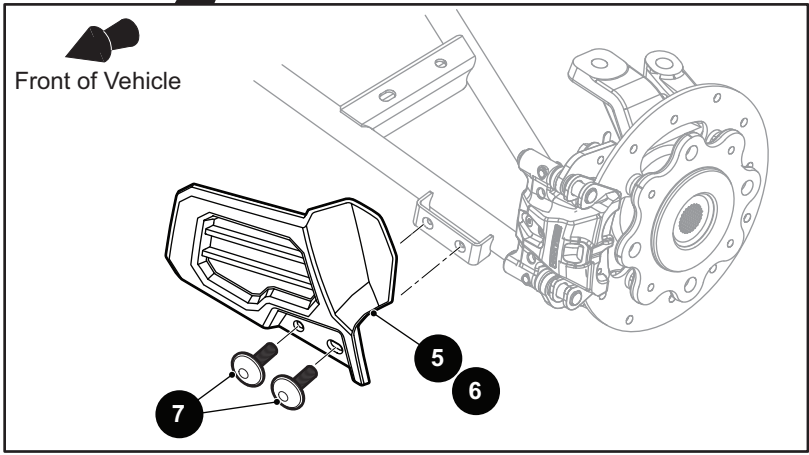

* Frame partially shown for clarity

THE USE OF NON U.L. PARTS WILL VOID ANY U.L. LISTING.

When ordering parts, please specify the model and serial number of the product.

* Indicates a component that is not available as an individual part.

*** Indicates consult Customer Service Department for additional information.

ITEM	PART NO.	1 2 3 4 5	DESCRIPTION	QTY.
1	657360		Skid Guard	1
2	644969		Pan Washer Head Self Tapping Screw, M6 - 1 x 20mm Lg	18
3	657367G0390		Skid Guard Bracket.....	1
4				
5	642512G01		CV Guard (Driver Side).....	1
6	642512G02		CV Guard (Passenger Side)	1
7	644969		Pan Washer Head Self Tapping Screw, M6 - 1 x 20mm Lg	2
8				
9	656991G01		Roost Guard (Driver Side).....	1
10	656991G02		Roost Guard (Passenger Side).....	1
11	644969		Pan Washer Head Self Tapping Screw, M6 - 1 x 20mm Lg	2