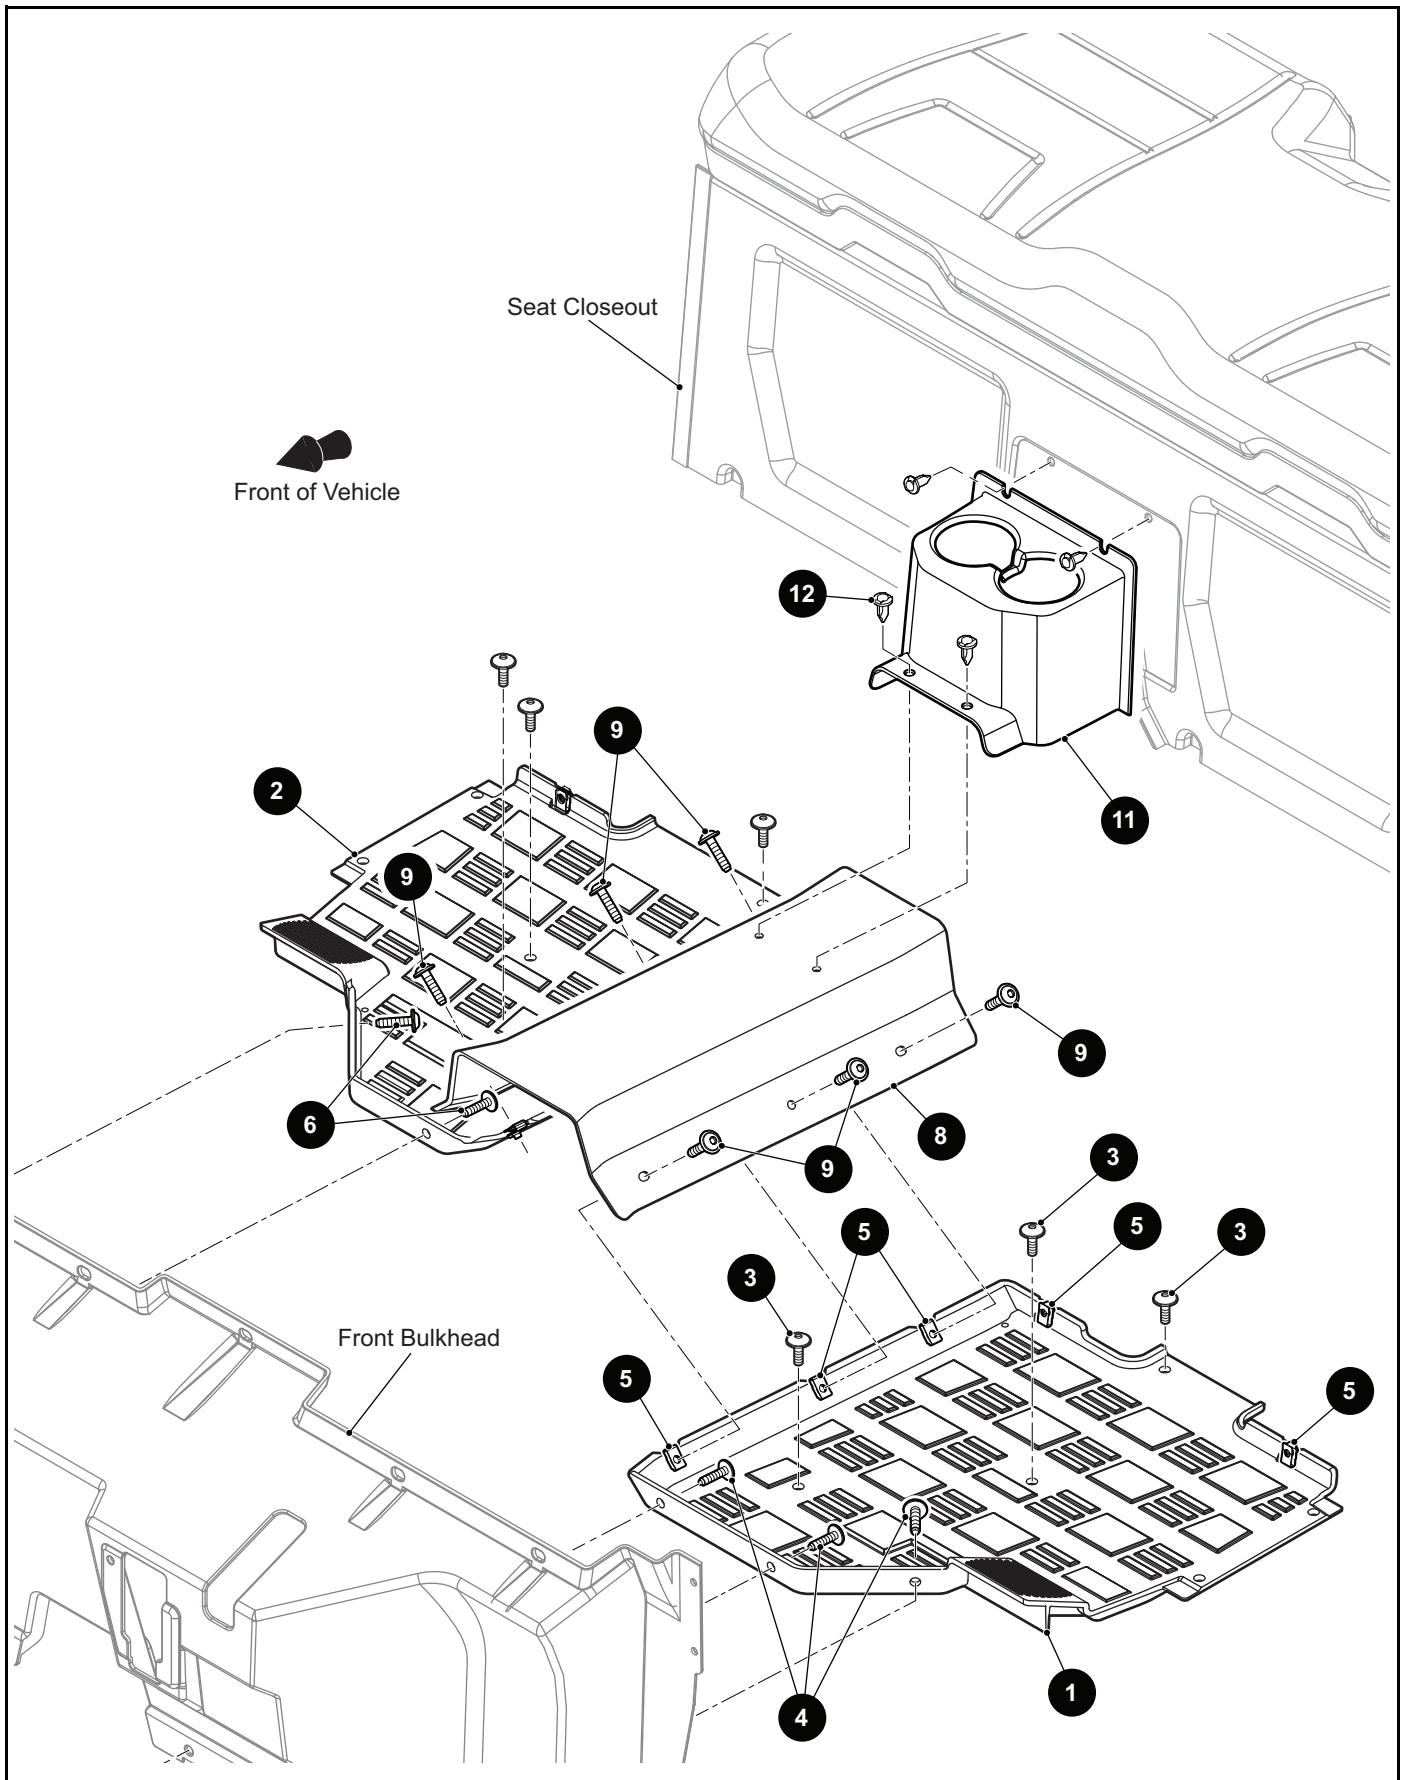

THE USE OF NON U.L. PARTS WILL VOID ANY U.L. LISTING.

When ordering parts, please specify the model and serial number of the product.

* Indicates a component that is not available as an individual part.

*** Indicates consult Customer Service Department for additional information.

ITEM	PART NO.	1 2 3 4 5	DESCRIPTION	QTY.
1	641759		Floorboard (Driver Side).....	1
2	641840		Floorboard (Passenger Side).....	1
3	644969		Pan Washer Head Self Tapping Screw, M6 - 1 x 20mm Lg	3
4	645323		Button Head Torx Screw, M6 - 1 x 23.4mm Lg.....	3
5	602409		Barrel Clip, M6 - 1	5
6	645323		Button Head Torx Screw, M6 - 1 x 23.4mm Lg.....	2
7				
8	641839		Center Channel	1
9	645323		Button Head Torx Screw, M6 - 1 x 23.4mm Lg.....	6
10				
11	641662		Cup Holder	1
12	667790		Removable Rivet, .320"	4