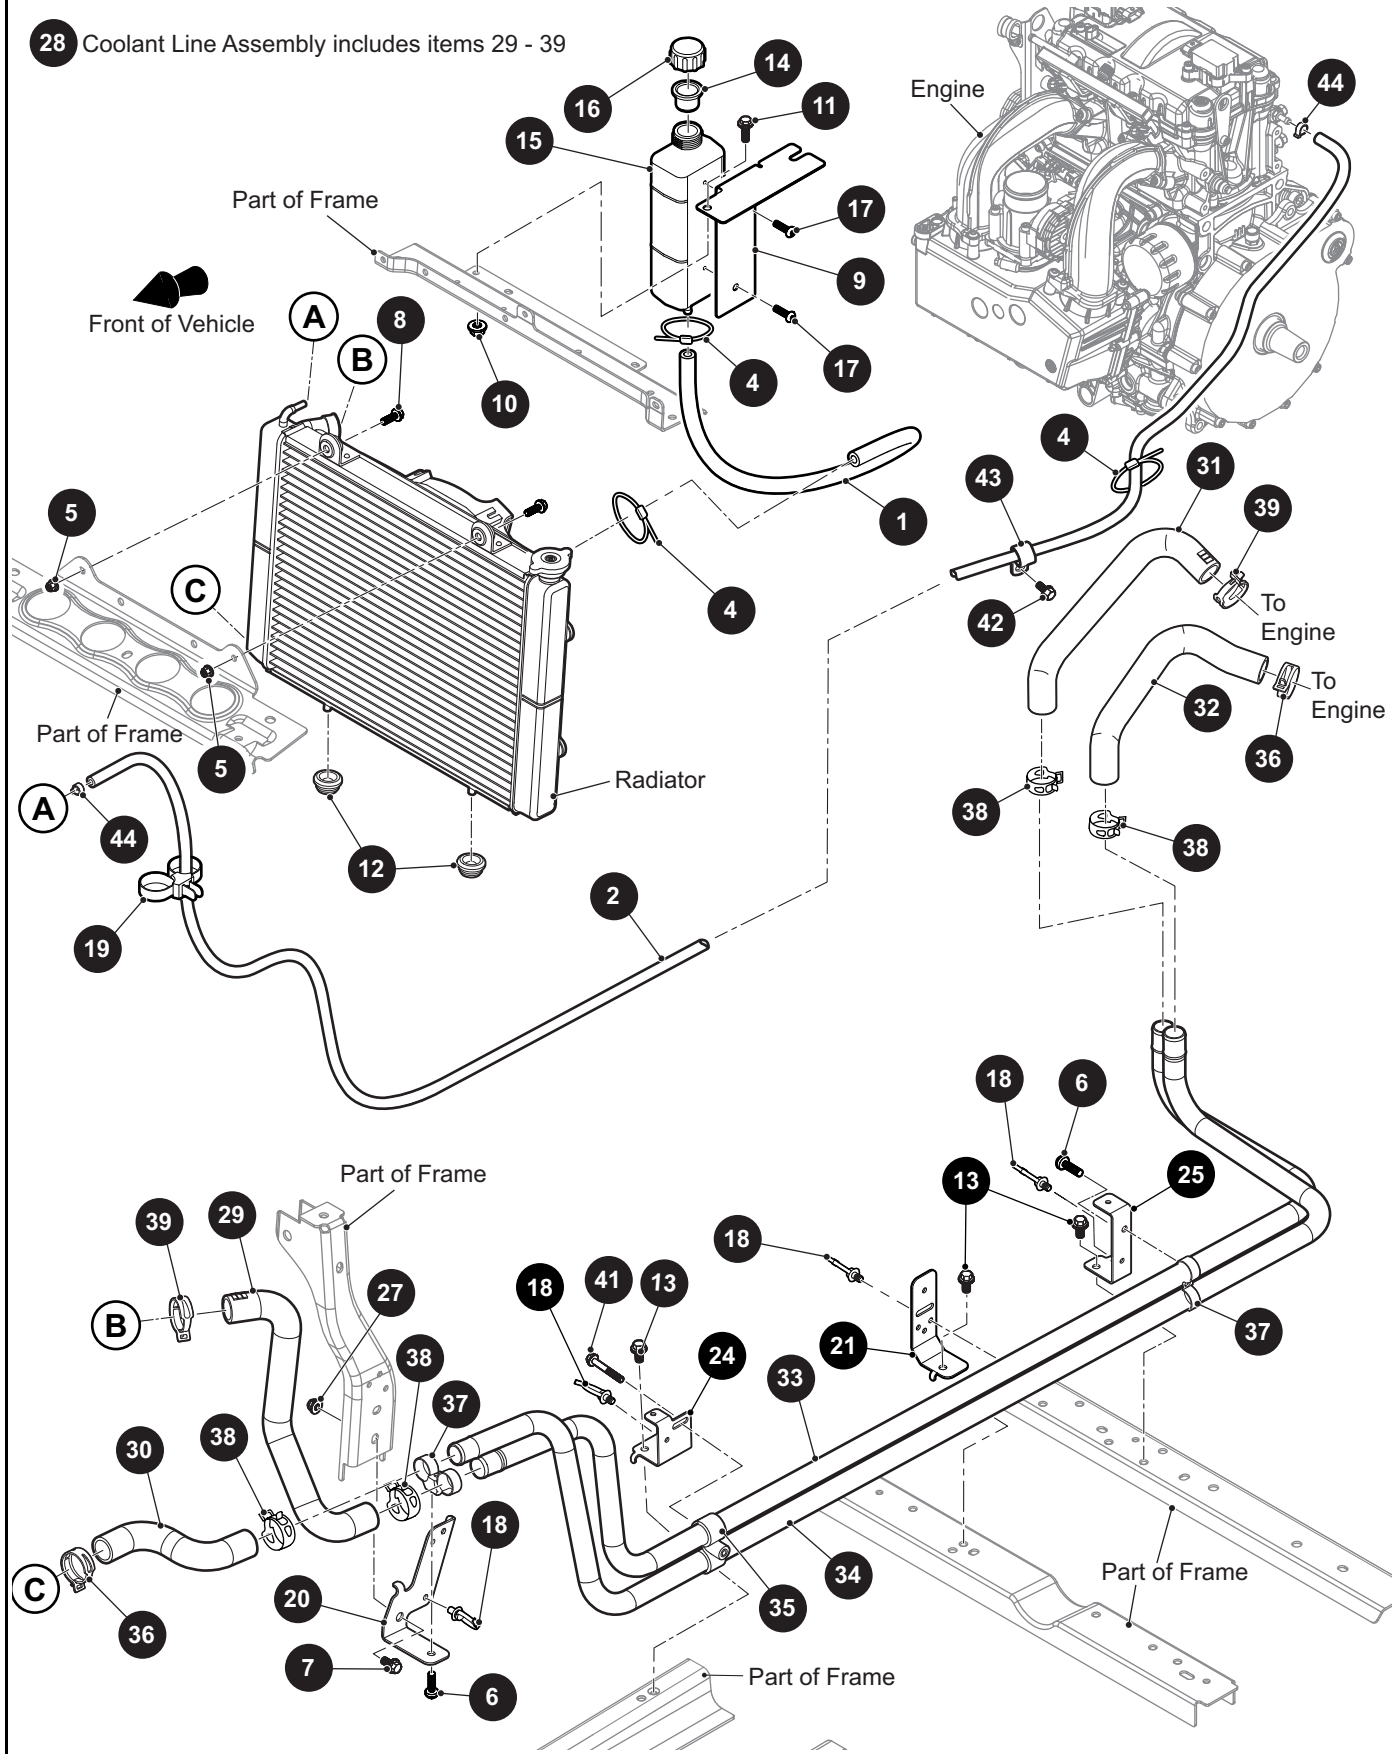

ENGINE COOLING SYSTEM

28 Coolant Line Assembly includes items 29 - 39

ENGINE COOLING SYSTEM

THE USE OF NON U.L. PARTS WILL VOID ANY U.L. LISTING.

When ordering parts, please specify the model and serial number of the product.

* Indicates a component that is not available as an individual part.

*** Indicates consult Customer Service Department for additional information.

ITEM	PART NO.	1 2 3 4 5	DESCRIPTION	QTY.
1	664809G04		Coolant Hose (Overflow to Radiator), 6.35mm I.D.....	1
2	664809G05		Coolant Bleed Hose (Engine to Radiator), 6.35mm I.D.	1
3				
4	17618G1		Nylon Clamp, 8" Lg	3
5	601476		Lock Nut, M6 - 1.....	2
6	649804		Button Head Torx Screw, M8 - 3.5 x 30mm Lg.....	2
7	606261		Flanged Hex Head Bolt, M8 - 1.25 x 20mm Lg.....	1
8	606421		Flanged Hex Head Bolt, M6 - 1 x 30mm Lg.....	2
9	677976G0390		Mounting Bracket	1
10	601476		Lock Nut, M6 - 1.....	1
11	606421		Flanged Hex Head Bolt, M6 - 1 x 30mm Lg.....	1
12	638668		Grommet (Seat Retention).....	2
13	640723		Self Tapping Screw, M8 - 1.25 x 20mm Lg.....	3
14	0413-329		Coolant Tank Sleeve	1
15	0413-320		Coolant Tank	1
16	0413-328		Coolant Tank Cap.....	1
17	8475-512		Truss Head Screw, M5 - .8 x 12mm Lg.....	2
18	645340		Cable Tie	4
19	645341		Clamp Tie (Dual)	1
20	674484G0390		Routing Bracket.....	4
21				
22				
23				
24				
25				
26				
27	645956		Flanged Hex Lock Nut, M8 - 1.25	1
28	660414		Coolant Line Assembly (Includes Items 29 - 39).....	1
29	660418		Coolant Hose (Radiator to Outlet Tube), 25.4mm I.D.....	1
30	662109		Coolant Hose (Radiator to Inlet Tube), 25.4mm I.D.	1
31	642165		Coolant Hose (Inlet Tube to Engine), 25.4mm I.D.....	1