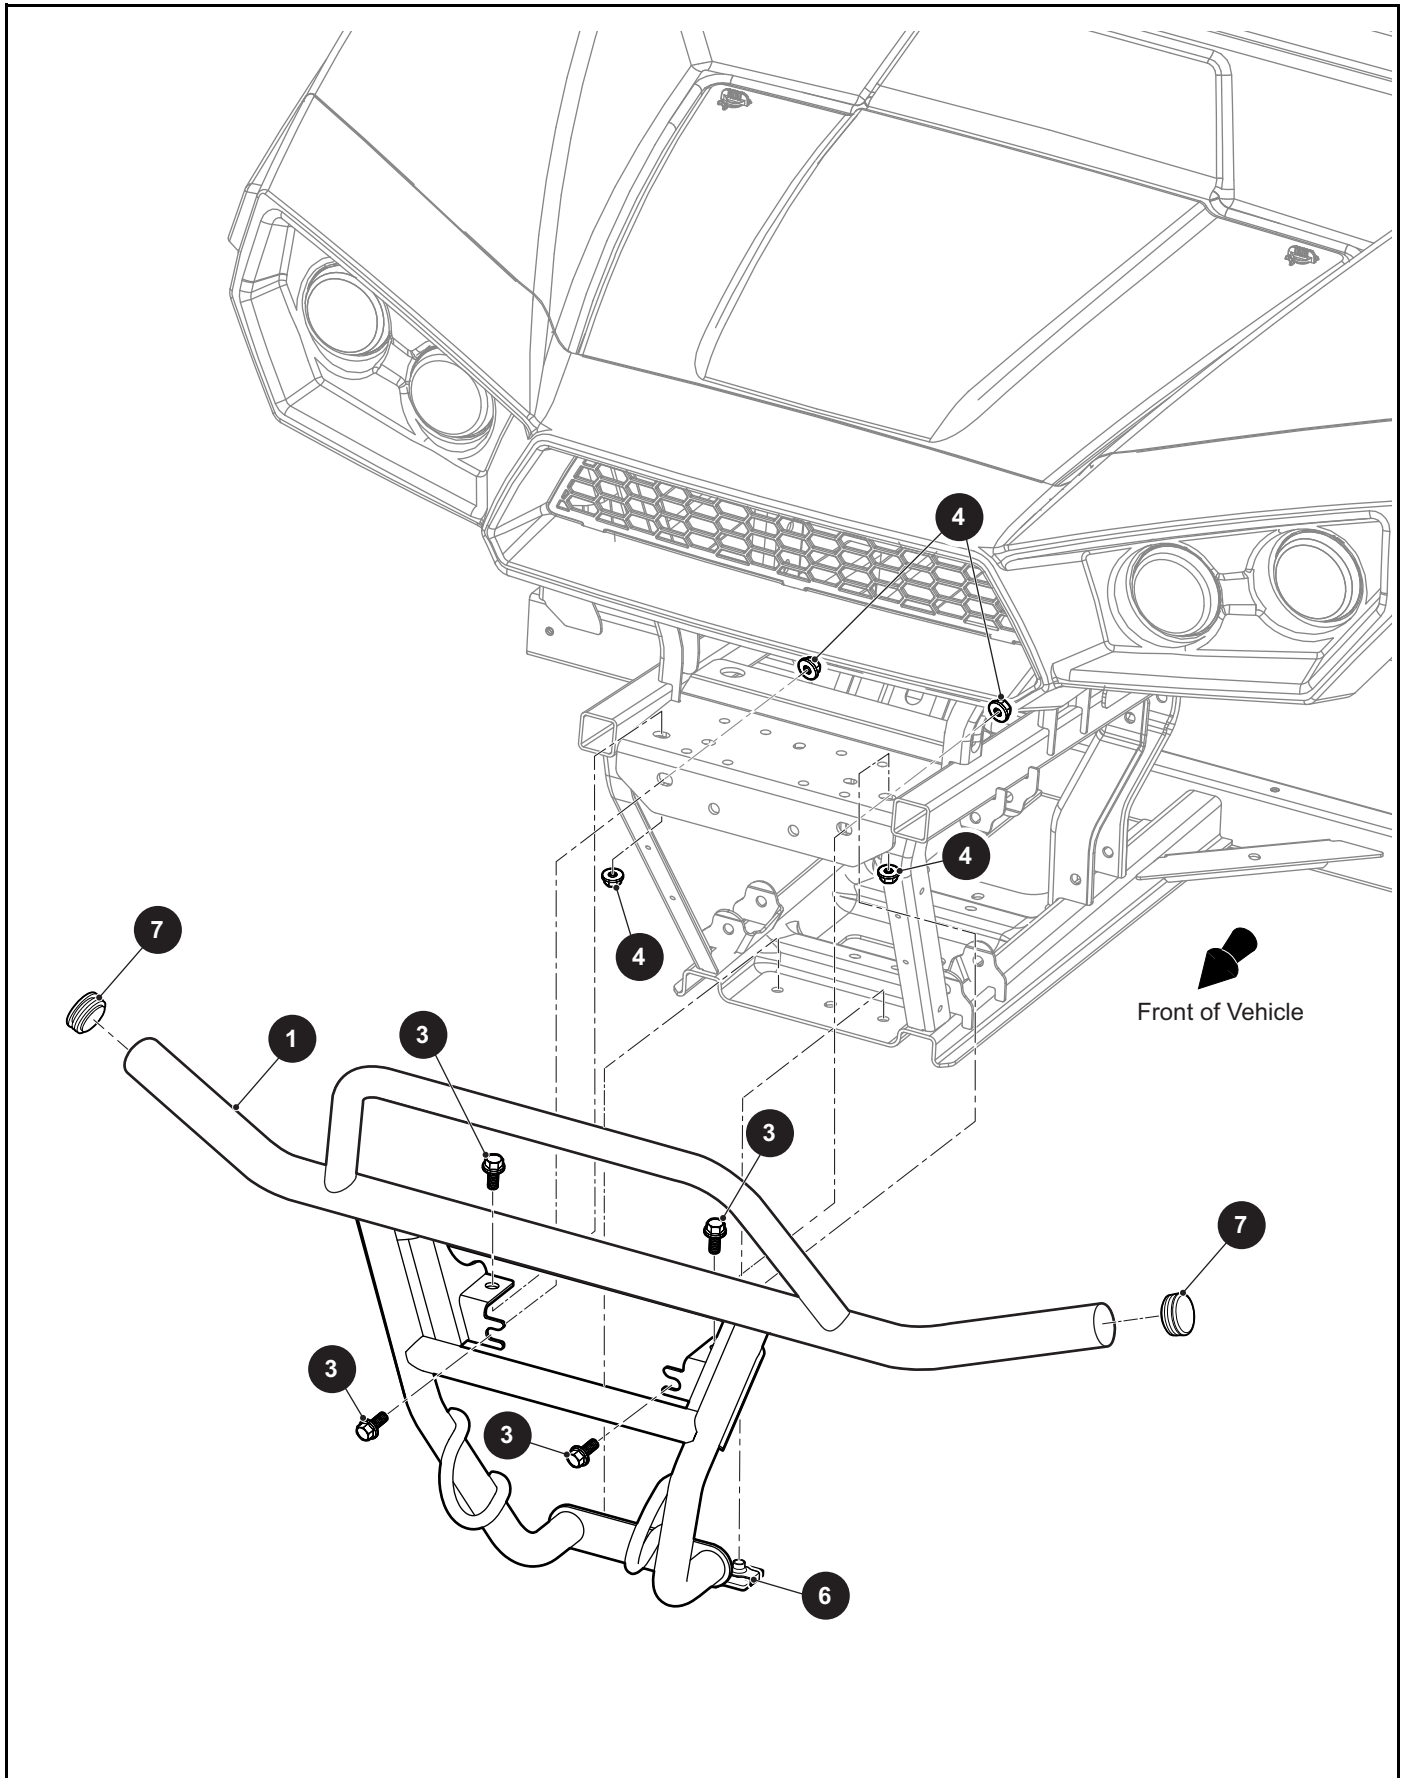

THE USE OF NON U.L. PARTS WILL VOID ANY U.L. LISTING.

When ordering parts, please specify the model and serial number of the product.

* Indicates a component that is not available as an individual part.

*** Indicates consult Customer Service Department for additional information.

ITEM	PART NO.	1 2 3 4 5	DESCRIPTION	QTY.
1	668803G0397		Brushguard (Black Texture).....	1
2				
3	603799		Flanged Hex Head Bolt, M10 - 1.5 x 25mm Lg.....	4
4	600525		Lock Nut, M10 - 1.5.....	4
5				
6	603818		Barrel Clip, M10 - 1.5.....	2
7	666164		Plug (Plastic), 1.75" O.D.	2