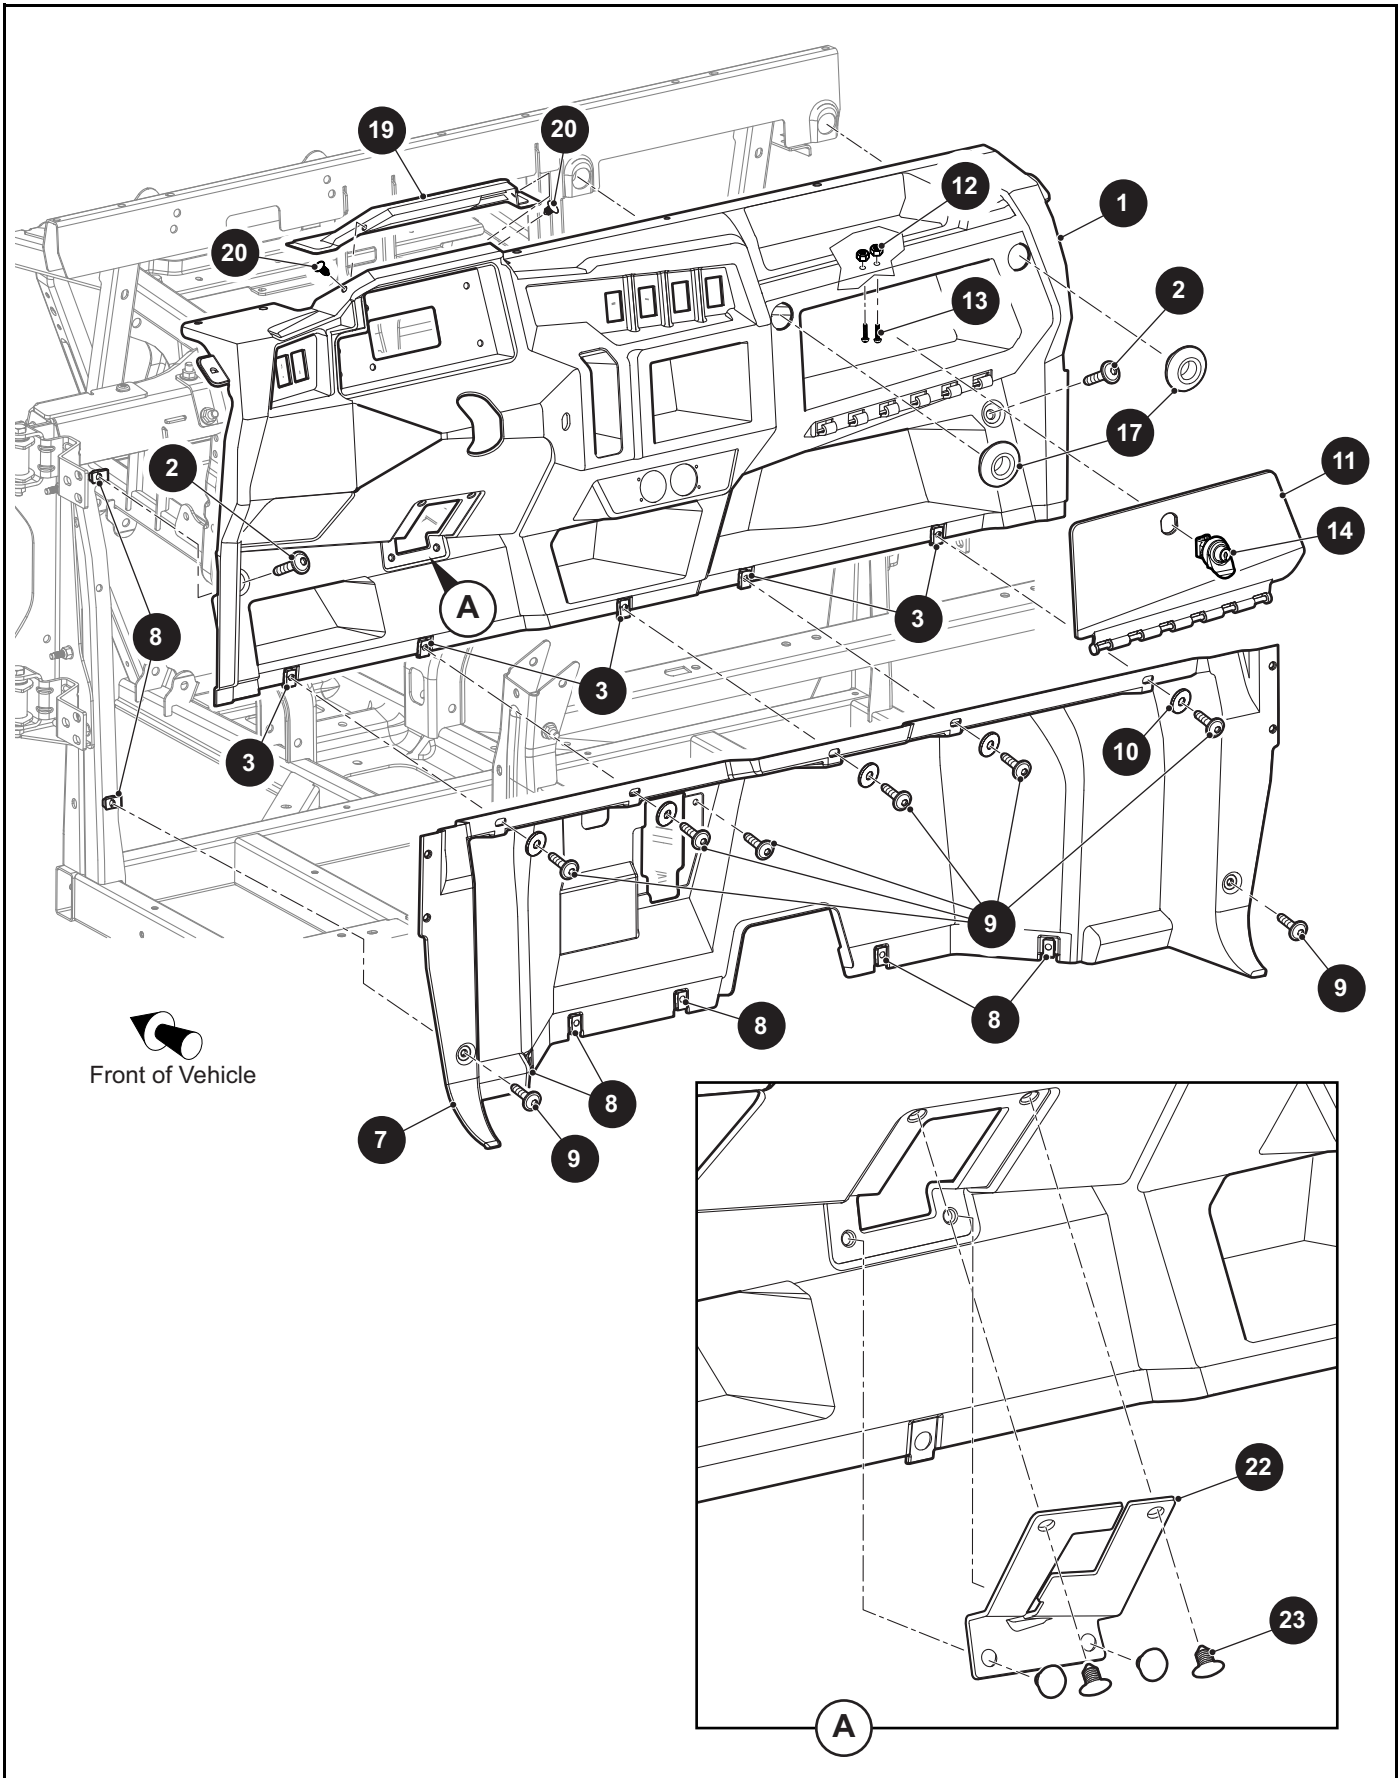

BODY

THE USE OF NON U.L. PARTS WILL VOID ANY U.L. LISTING.

When ordering parts, please specify the model and serial number of the product.

* Indicates a component that is not available as an individual part.

*** Indicates consult Customer Service Department for additional information.

ITEM	PART NO.	1 2 3 4 5	DESCRIPTION	QTY.
1	641398G01		Instrument Panel	1
2	645323		Button Head Torx Screw, M6 - 1 x 23.4mm Lg.....	2
3	602409		Barrel Clip, M6 - 1	5
4				
5				
6				
7	641393		Front Bulkhead.....	1
8	602409		Barrel Clip, M6 - 1	10
9	645323		Button Head Torx Screw, M6 - 1 x 23.4mm Lg.....	8
10	608747		Flat Washer, M6 X 1.5.....	5
11	651762		Glovebox Door Assembly.....	1
12	00525G5		Hex Nut, #6 - 32.....	2
13	00645G5		Pan Head Phillips Screw, #6 - 32 x .62" Lg.....	2
14	612516		Lock Assembly	1
15				
16				
17	648556		Grab Bar Closeout	2
18				
19	643939		Instrument Panel Hood	1
20	16816G1		Ratchet Rivet, .25" x .680"	2
21				
22	646121		Instrument Panel Closeout.....	1
23	16816G1		Ratchet Rivet, .25" x .680"	4