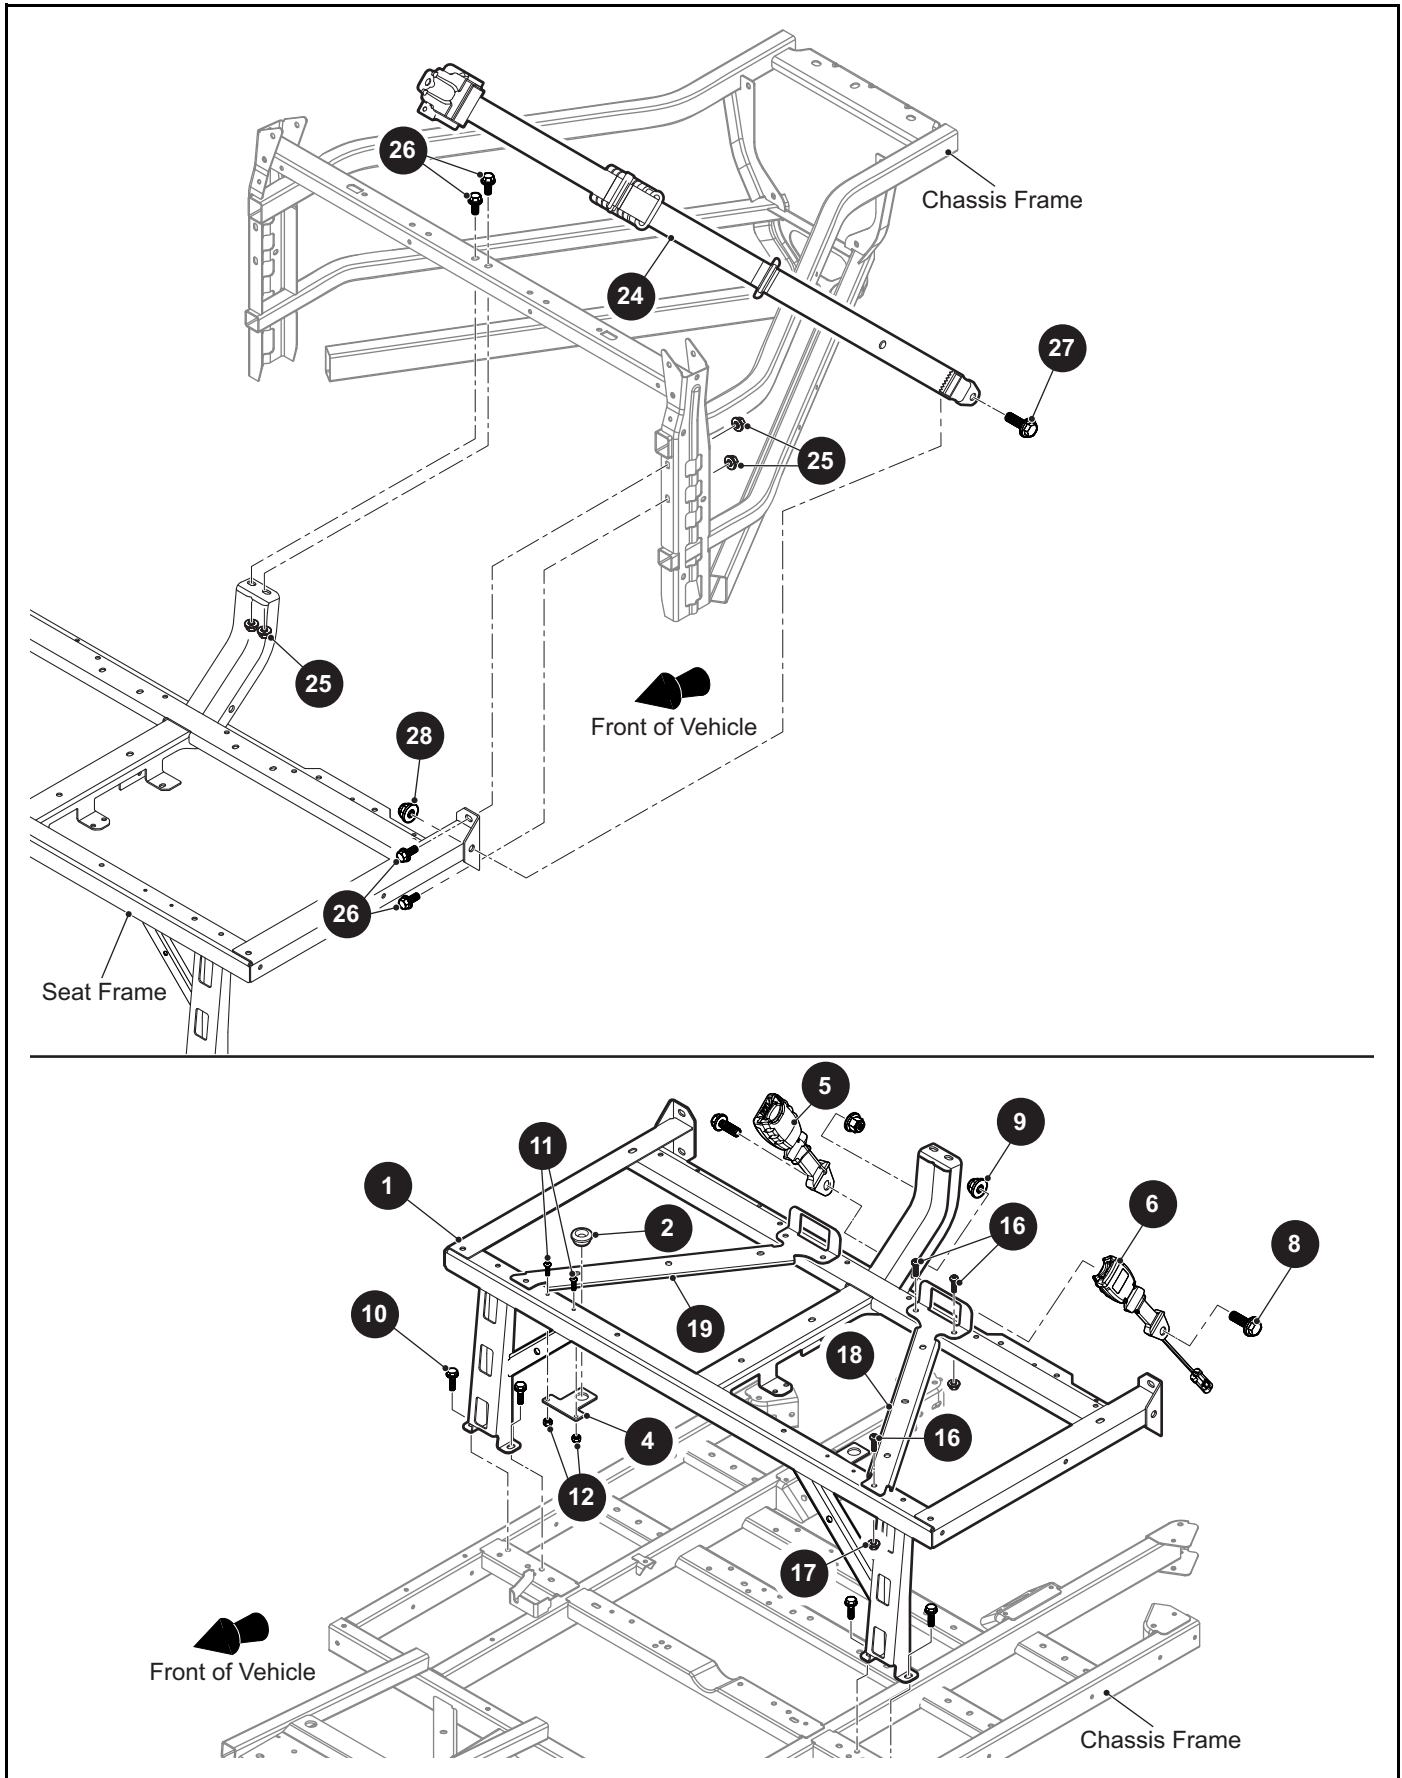

SEATING

THE USE OF NON U.L. PARTS WILL VOID ANY U.L. LISTING.

When ordering parts, please specify the model and serial number of the product.

* Indicates a component that is not available as an individual part.

*** Indicates consult Customer Service Department for additional information.

ITEM	PART NO.	1 2 3 4 5	DESCRIPTION	QTY.
1	683030G0390		Seat Frame	1
2	638668		Seat Retention Grommet	1
3				
4	638697		Seat Retention Bracket	1
5	682411		Seat Belt Latch without Connector	1
6	682410		Seat Belt Latch with Connector	1
7				
8	649013		Flanged Hex Head Bolt, M12 - 1.75 x 30mm Lg	1
9	648198		Lock Nut, M12 - 1.75	2
10	640723		Self Tapping Screw, M8 - 1.25 x 20mm Lg	4
11	612859		Pan Head Torx Screw, M5 - .8 x 12mm Lg	4
12	610683		Lock Nut, M5 - .8	4
13				
14				
15				
16	646371		Pan Head Bolt, M8 - 1.25 x 20mm Lg	3
17	645956		Flanged Hex Nut, M8 - 1.25	3
18	645357G1390		Seat Frame Support Crossmember (Driver Side)	1
19	645357G2390		Seat Frame Support Crossmember (Passenger Side)	1
20				
21				
22				
23				
24	682415		Seat Belt Retractor, 112" Lg	1
25	600525		Lock Nut, M10 - 1.5	6
26	603799		Flanged Hex Head Bolt, M10 - 1.5 x 25mm Lg	6
27	649013		Flanged Hex Head Bolt, M12 - 1.75 x 30mm Lg	1
28	648198		Lock Nut, M12 - 1.75	1