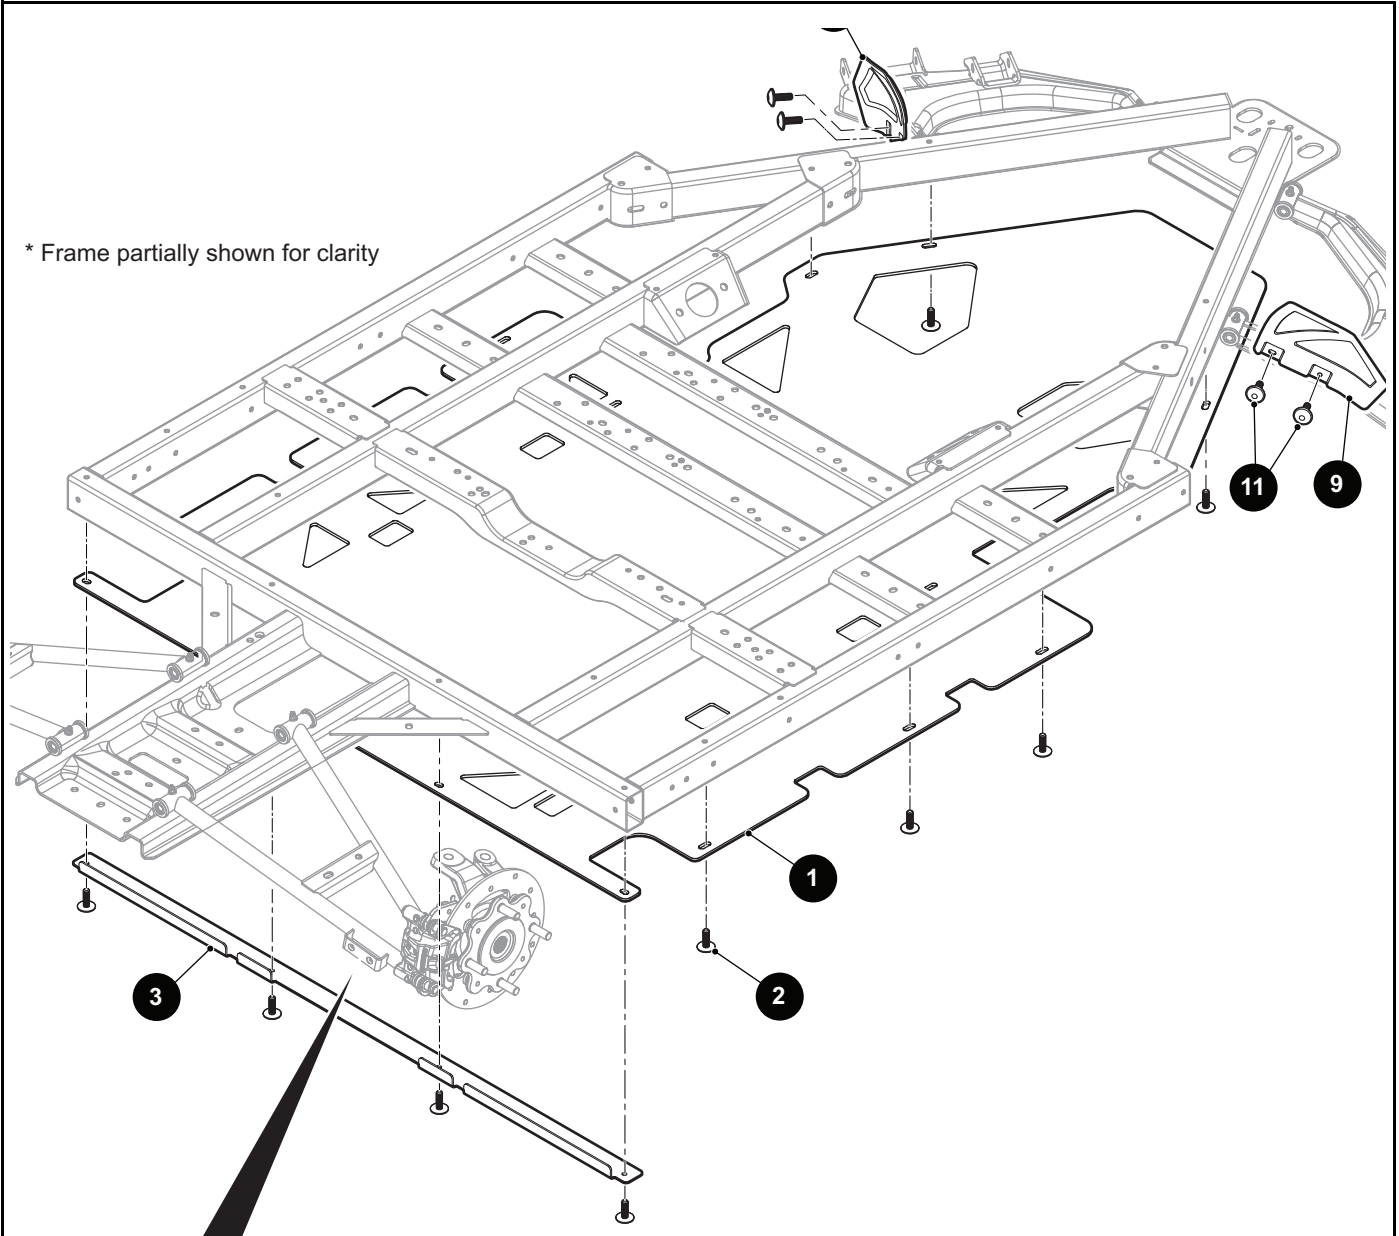

* Frame partially shown for clarity

THE USE OF NON U.L. PARTS WILL VOID ANY U.L. LISTING.

When ordering parts, please specify the model and serial number of the product.

* Indicates a component that is not available as an individual part.

*** Indicates consult Customer Service Department for additional information.

ITEM	PART NO.	1 2 3 4 5	DESCRIPTION	QTY.
1	657360		Skid Guard	1
2	644969		Pan Washer Head Self Tapping Screw, M6 - 1 x 20mm Lg	18
3	657367G0390		Skid Guard Bracket.....	1
4				
5	642512G01		CV Guard (Driver Side).....	1
6	642512G02		CV Guard (Passenger Side)	1
7	644969		Pan Washer Head Self Tapping Screw, M6 - 1 x 20mm Lg	2
8				
9	656991G01		Roost Guard (Driver Side).....	1
10	656991G02		Roost Guard (Passenger Side).....	1
11	644969		Pan Washer Head Self Tapping Screw, M6 - 1 x 20mm Lg	2