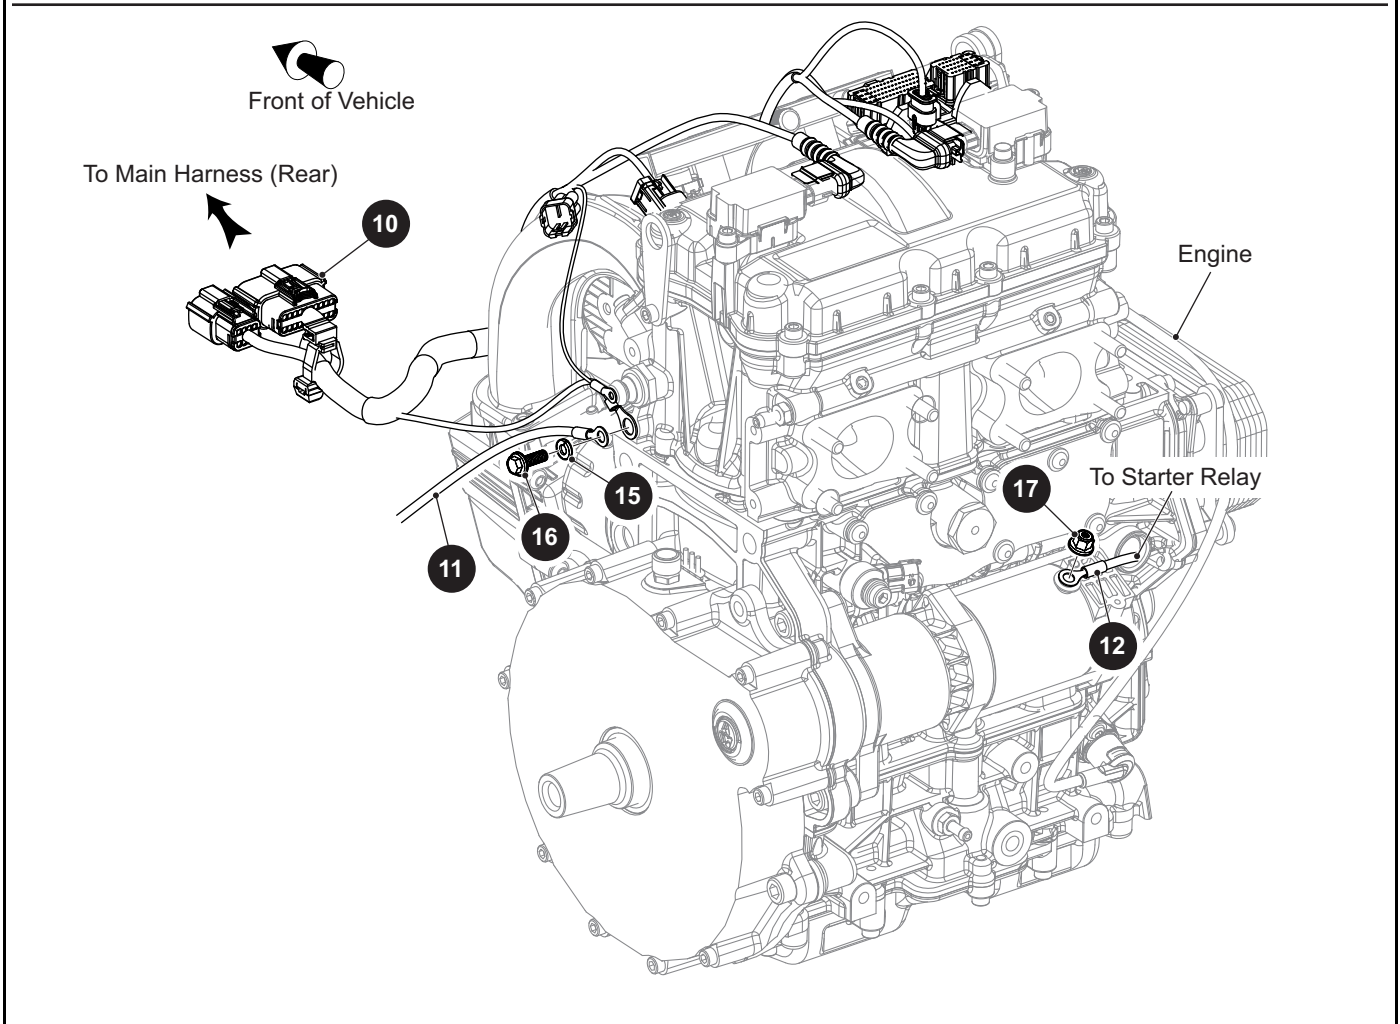

THE USE OF NON U.L. PARTS WILL VOID ANY U.L. LISTING.

When ordering parts, please specify the model and serial number of the product.

* Indicates a component that is not available as an individual part.

*** Indicates consult Customer Service Department for additional information.

ITEM	PART NO.	1 2 3 4 5	DESCRIPTION	QTY.
1	654516G11		Engine Control Unit (For CARB Models Only)	1
1	654516G10		Engine Control Unit (For EPA Models Only)	1
2	601476		Lock Nut, M6 - 1	4
3	606421		Flanged Hex Head Bolt, M6 - 1 x 30mm Lg	4
4				
5				
6				
7				
8				
9				
10	658575		Engine Harness.....	1
11	641526		#6 AWG Engine Ground Cable	1
12	641524		#6 AWG Starter Motor Cable	1
13				
14				
15	601327		Lock Washer, 6mm	1
16	606264		Flanged Hex Head Bolt, M6 - 1 x 20mm Lg	1
17	601476		Lock Nut, M6 - 1	1
18	660496G01		Connector (Not Illustrated)	1
19	31539G1		Nylon Clamp, 15,5" Lg (Not Illustrated).....	1