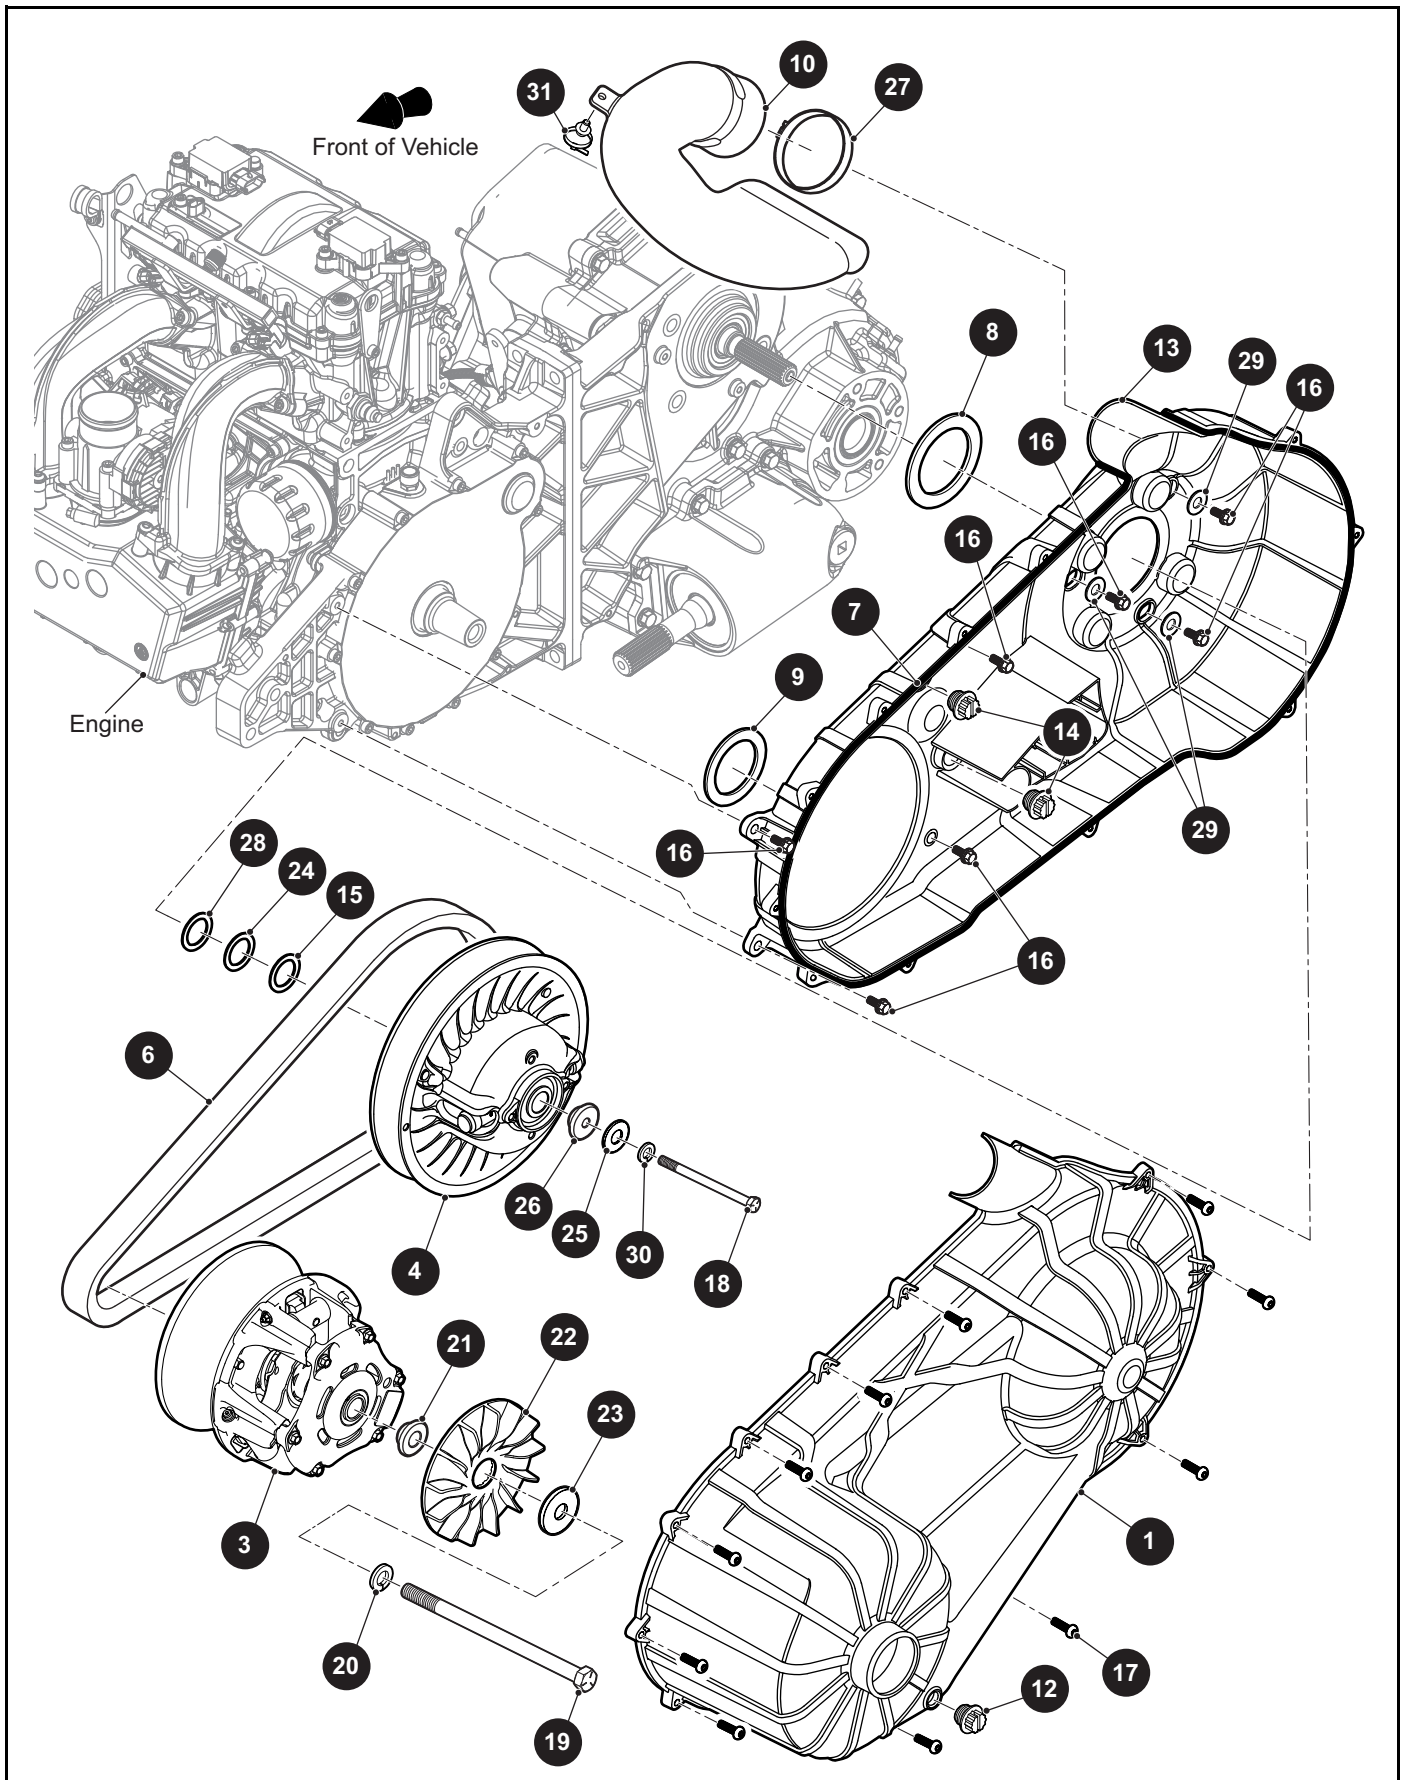

DRIVETRAIN - REAR

DRIVETRAIN - REAR

THE USE OF NON U.L. PARTS WILL VOID ANY U.L. LISTING.

When ordering parts, please specify the model and serial number of the product.

* Indicates a component that is not available as an individual part.

*** Indicates consult Customer Service Department for additional information.

ITEM	PART NO.	1 2 3 4 5	DESCRIPTION	QTY.
1	654021		CVT Cover (Outer)	1
2				
3	677271		Primary Clutch.....	1
4	673528		Secondary Clutch.....	1
5				
6	670527		CVT Belt.....	1
7	657144		Foam Seal, 1661mm Lg.....	1
8	657138		Foam Seal, 4.0.....	1
9	674710		Foam Seal, 180.....	1
10	653501		Hose (Outlet).....	1
11				
12	663979		Plug.....	1
13	674709		CVT Cover (Inner).....	1
14	663980		Plug.....	2
15	0648-835		Shim Washer, 25.15 x 36 x 1	1
16	8413-617		Flanged Hex Head Bolt, M6 - 1 x 16mm Lg.....	7
17	649803		Pan Head Torx Screw, M6 - 2.65 x 25mm Lg.....	11
18	670462		Hex Head Bolt, M10 - 1.5 x 110mm Lg (Grade 10.9).....	1
19	668363		Hex Head Bolt, M14 - 1.5 x 225mm Lg (Grade 10.9).....	1
20	645405		Lock Washer, 9/16"	1
21	659246		Retaining Washer (Clutch Fan).....	1
22	668733		Clutch Fan.....	1
23	661759		Flat Washer, M14	1
24	0648-836		Shim Washer, 25.15 x 36 x .5	1
25	0623-728		Flat Washer, .469" x 1.125" x 0.10".....	1
26	669918		Retaining Washer.....	1
27	0423-018		Hose Clamp, 70mm x 9mm.....	1
28	0648-834		Shim Washer, 25.15 x 36 x 2	1
29	00642G8		Flat Washer, 5/16"	3
30	8451-182		Lock Washer (Spring Type), M10.....	1
31	645340		Cable Tie (Tree Type).....	1