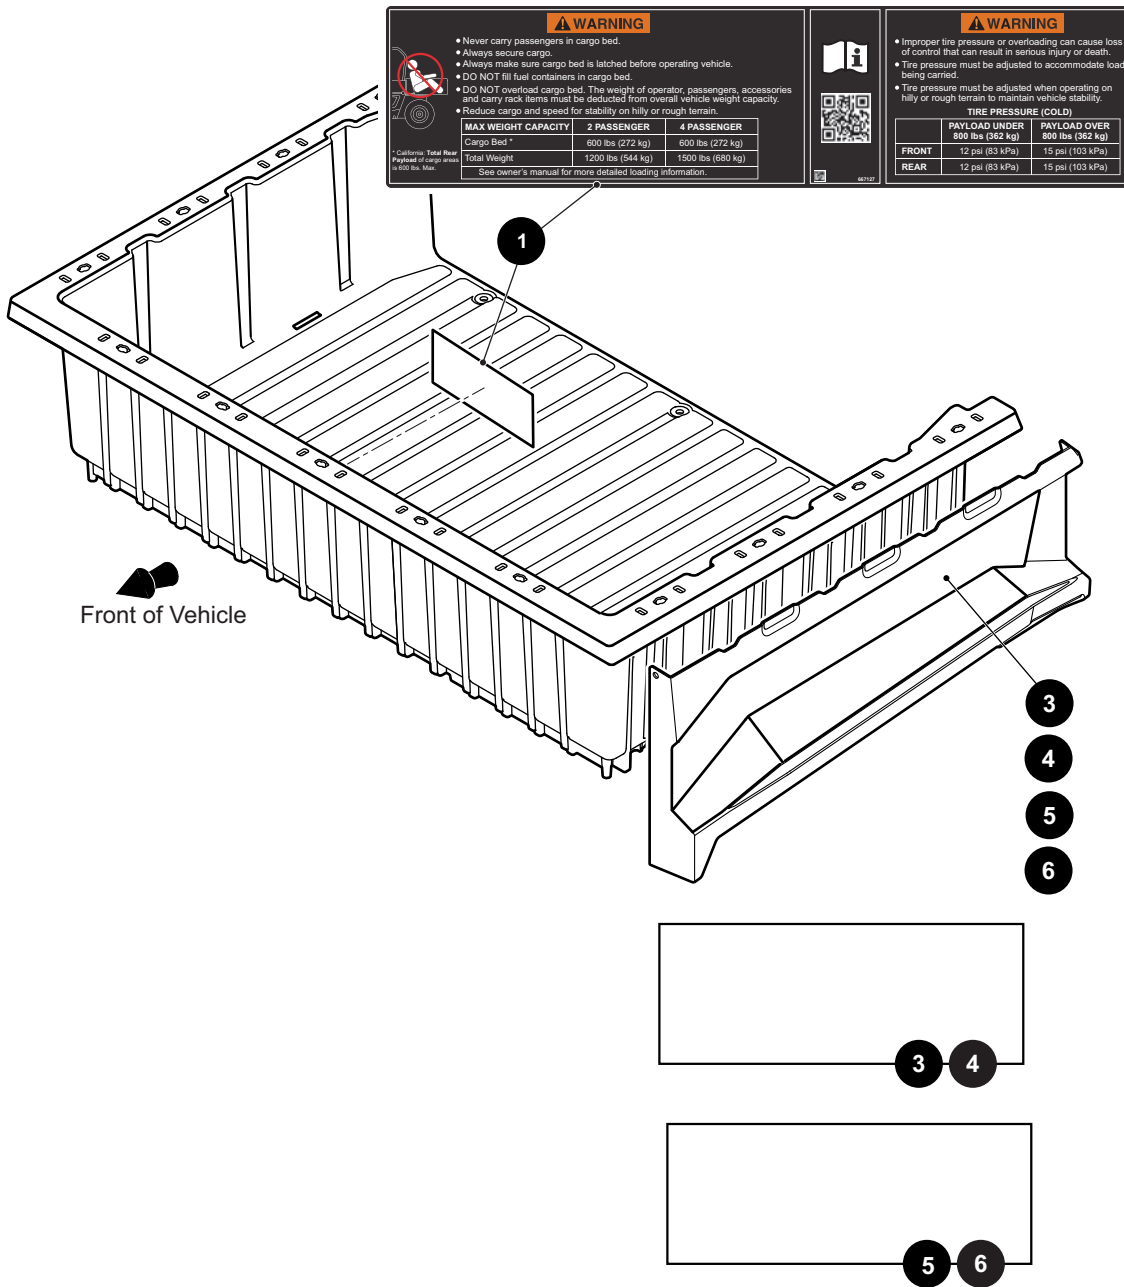

*** Indicates consult Customer Service Department for additional information.

ITEM	PART NO.	1 2 3 4 5	DESCRIPTION	QTY.
1	643605		Maintenance Label.....	1
2				
3	687842		Hood Rack Label.....	1

DECALS AND LABELS