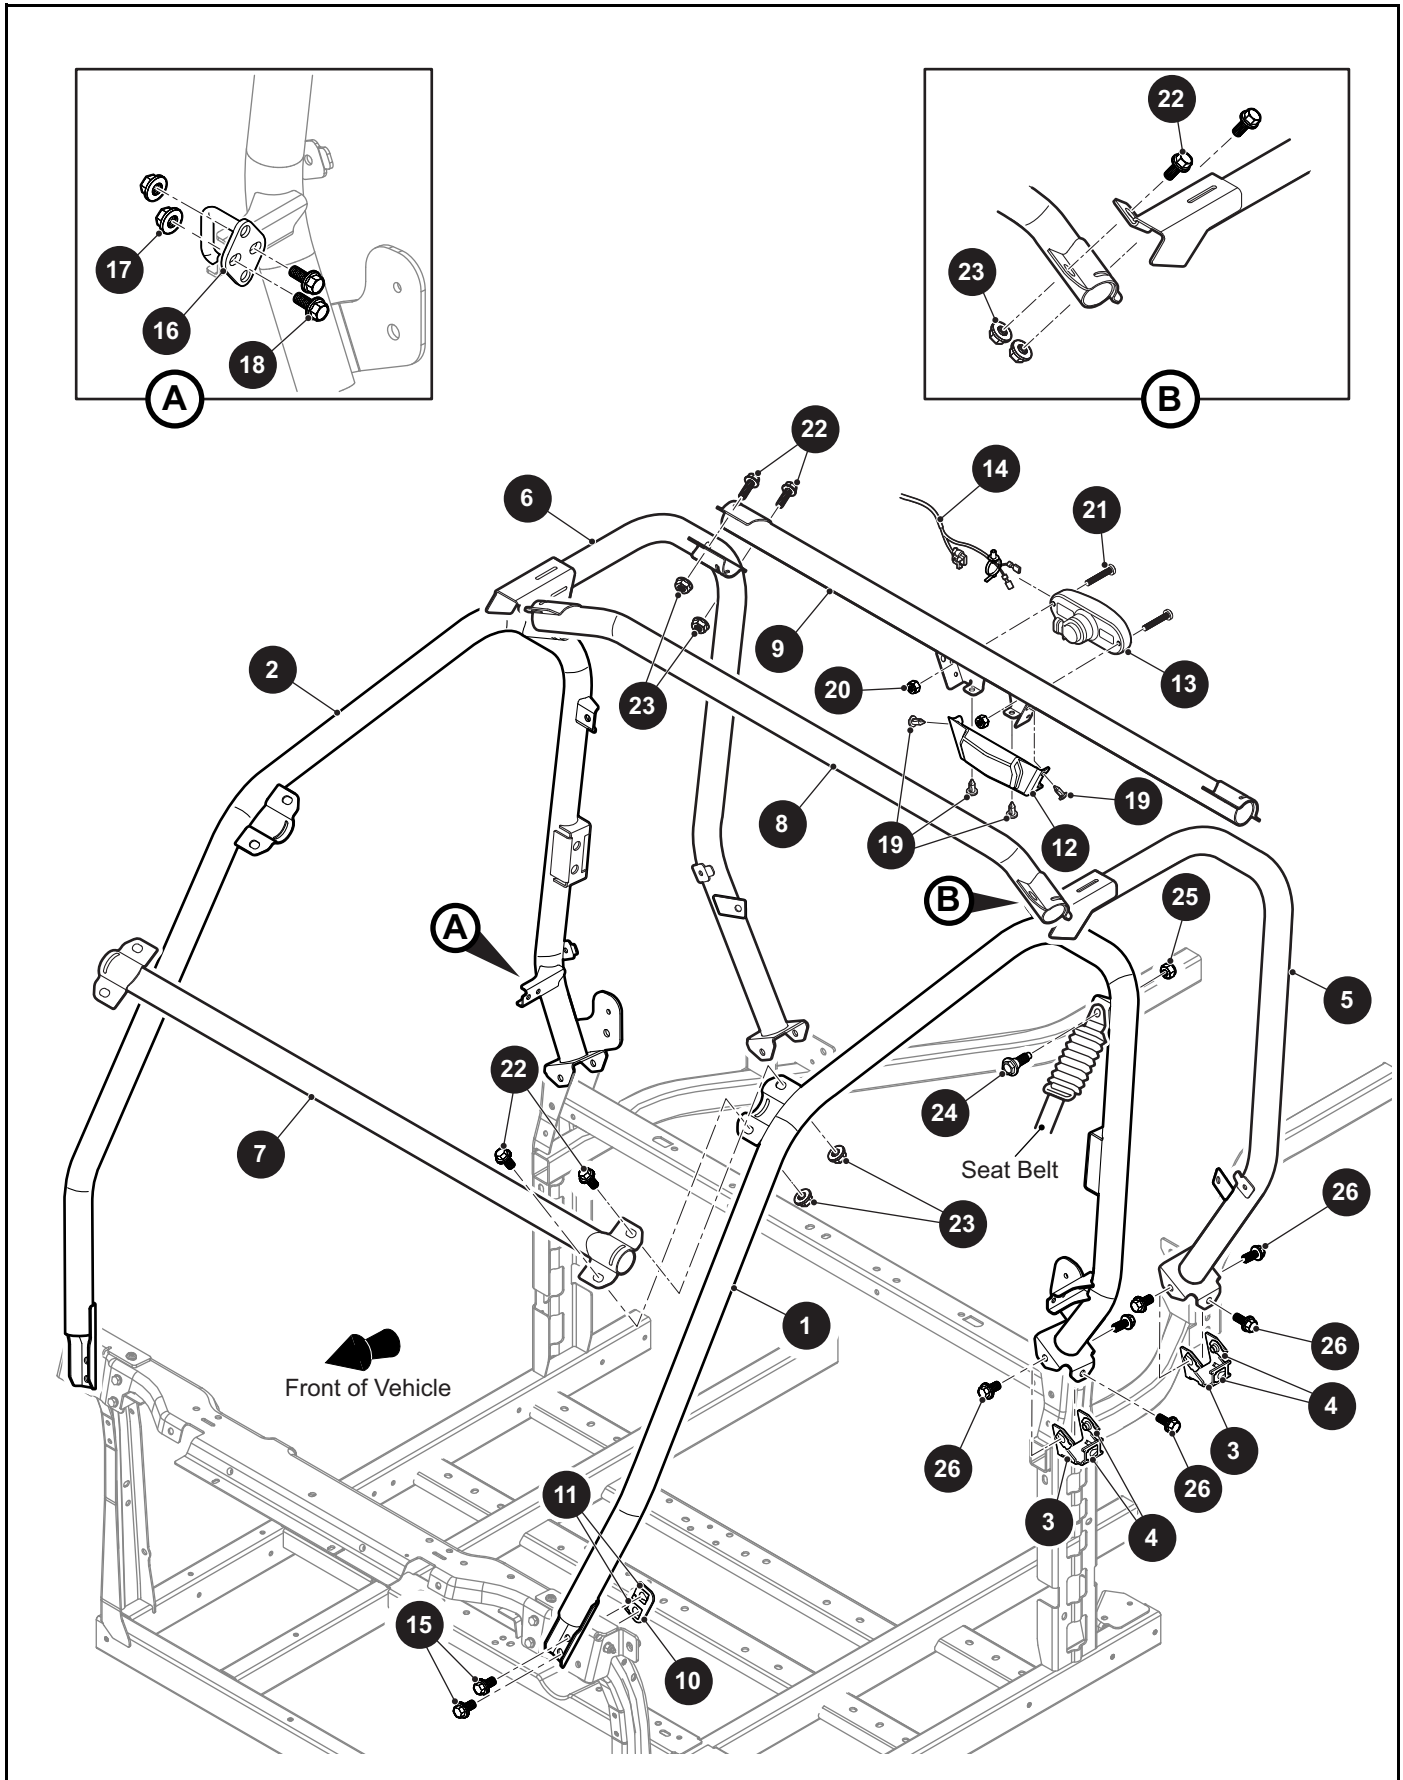

THE USE OF NON U.L. PARTS WILL VOID ANY U.L. LISTING.

When ordering parts, please specify the model and serial number of the product.

* Indicates a component that is not available as an individual part.

*** Indicates consult Customer Service Department for additional information.

ITEM	PART NO.	1 2 3 4 5	DESCRIPTION	QTY.
1	664654G1397		Side Weldment (Driver Side) (Black Texture).....	1
2	664654G2397		Side Weldment (Passenger Side) (Black Texture)	1
3	654109G0390		Mounting Bracket	2
4	603818		Barrel Clip, M10 - 1.5	6
5	664661G1397		Extended Cab Weldment (Driver Side) (Black Texture)	1
6	664661G2397		Extended Cab Weldment (Passenger Side) (Black Texture)	1
7	664650G0397		Cross Tube (Black Texture).....	1
8	664652G0397		Cross Tube (Rear) (Black Texture).....	1
9	664664G0397		Extended Cab Cross Tube (Black Texture)	1
10	654391G0390		Mounting Plate	1
11	603818		Barrel Clip, M10 - 1.5	2
12	649127		Closeout.....	1
13	646704		Halogen Light Assembly.....	1
14	657288		Halogen Light Harness.....	1
15	649879		Flanged Hex Head Bolt, M10 - 1.5 x 30mm Lg	2
16	648643		Striker.....	1
17	645956		Flanged Hex Lock Nut, M8 - 1.25	2
18	606261		Flanged Hex Head Bolt, M8 - 1.25 x 20mm Lg	2
19	667790		Removable Rivet, 8mm Dia x 8mm Grip.....	4
20	610683		Lock Nut, M5 - .8.....	2
21	8468-535		Cheese Head Screw, M5 - .8 x 35mm Lg	2
22	603799		Flanged Hex Head Bolt, M10 - 1.5 x 25mm Lg	2
23	600525		Lock Nut, M10 - 1.5.....	2
24	609569		Seat Belt Bolt, 7/16" - 20.....	2
25	00734G3		Lock Nut, 7/16" - 20	2
26	603799		Flanged Hex Head Bolt, M10 - 1.5 x 25mm Lg	2