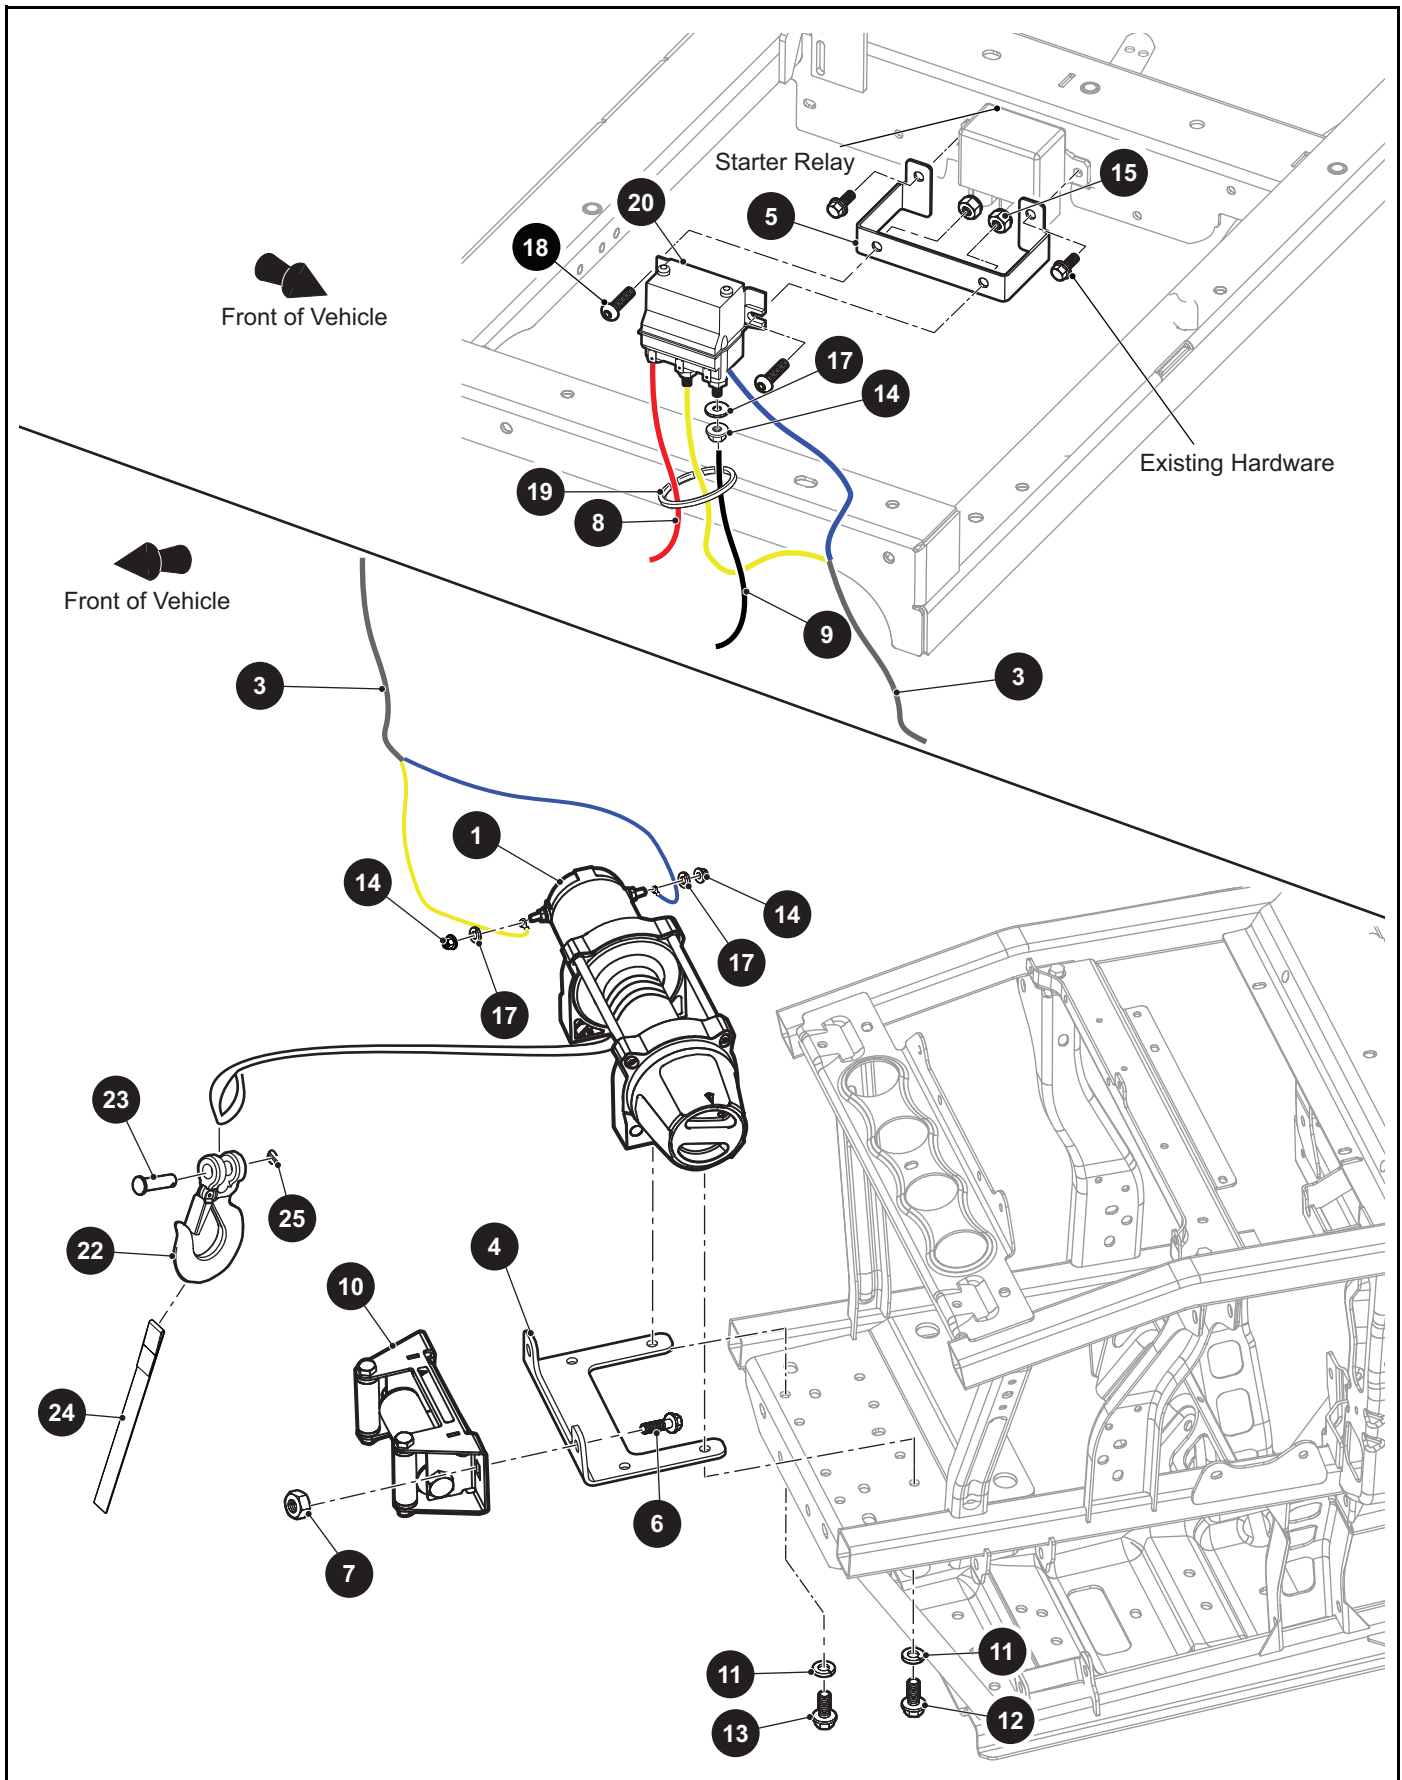

ELECTRICAL

THE USE OF NON U.L. PARTS WILL VOID ANY U.L. LISTING.

When ordering parts, please specify the model and serial number of the product.

* Indicates a component that is not available as an individual part.

*** Indicates consult Customer Service Department for additional information.

ITEM	PART NO.	1 2 3 4 5	DESCRIPTION	QTY.
1	680507		Winch	1
2				
3	680134		Winch Harness, UTV.....	1
4	684684G0390		Winch Mounting Bracket.....	1
5	684683G0390		Contactoer Bracket	1
6	603799		Flanged Hex Head Bolt, M10 - 1.5 x 25mm Lg.....	2
7	616675		Lock Nut, M10 - 1.5.....	2
8	0445-049		6 AWG Cable 18" (Red)	1
9	0445-079		6 AWG Cable 24" (Black).....	1
10	2441-934		Fairlead Plow Assembly.....	1
11	8051-242		Lock Washer, 5/16" .314 x .583 x .078.....	4
12	8408-820		Flanged Hex Head Bolt, M8 - 1.25 x 20mm Lg.....	2
13	8408-825		Flanged Hex Head Bolt, M8 - 1.25 x 25mm Lg.....	2
14	8424-605		Flanged Hex Nut, M6 - 1.....	6
15	8427-502		Flanged Hex Nut, M5 - .8.....	2
16				
17	8451-123		Lock Washer (Spring Type), M6.....	6
18	8476-520		Truss Head Screw, M5 - .8 x 20mm Lg.....	2
19	31539G1		Nylon Clamp, 15.5" Lg	2
20	0409-236		Winch Contactor.....	1
21				
22	1441-833		Winch Hook.....	1
23	1441-834		Pin.....	1
24	3441-150		Winch Hook Strap	1
25	0623-175		Cotter Pin	1
26	0645-019		Battery Terminal Insulator (Not Illustrated).....	1