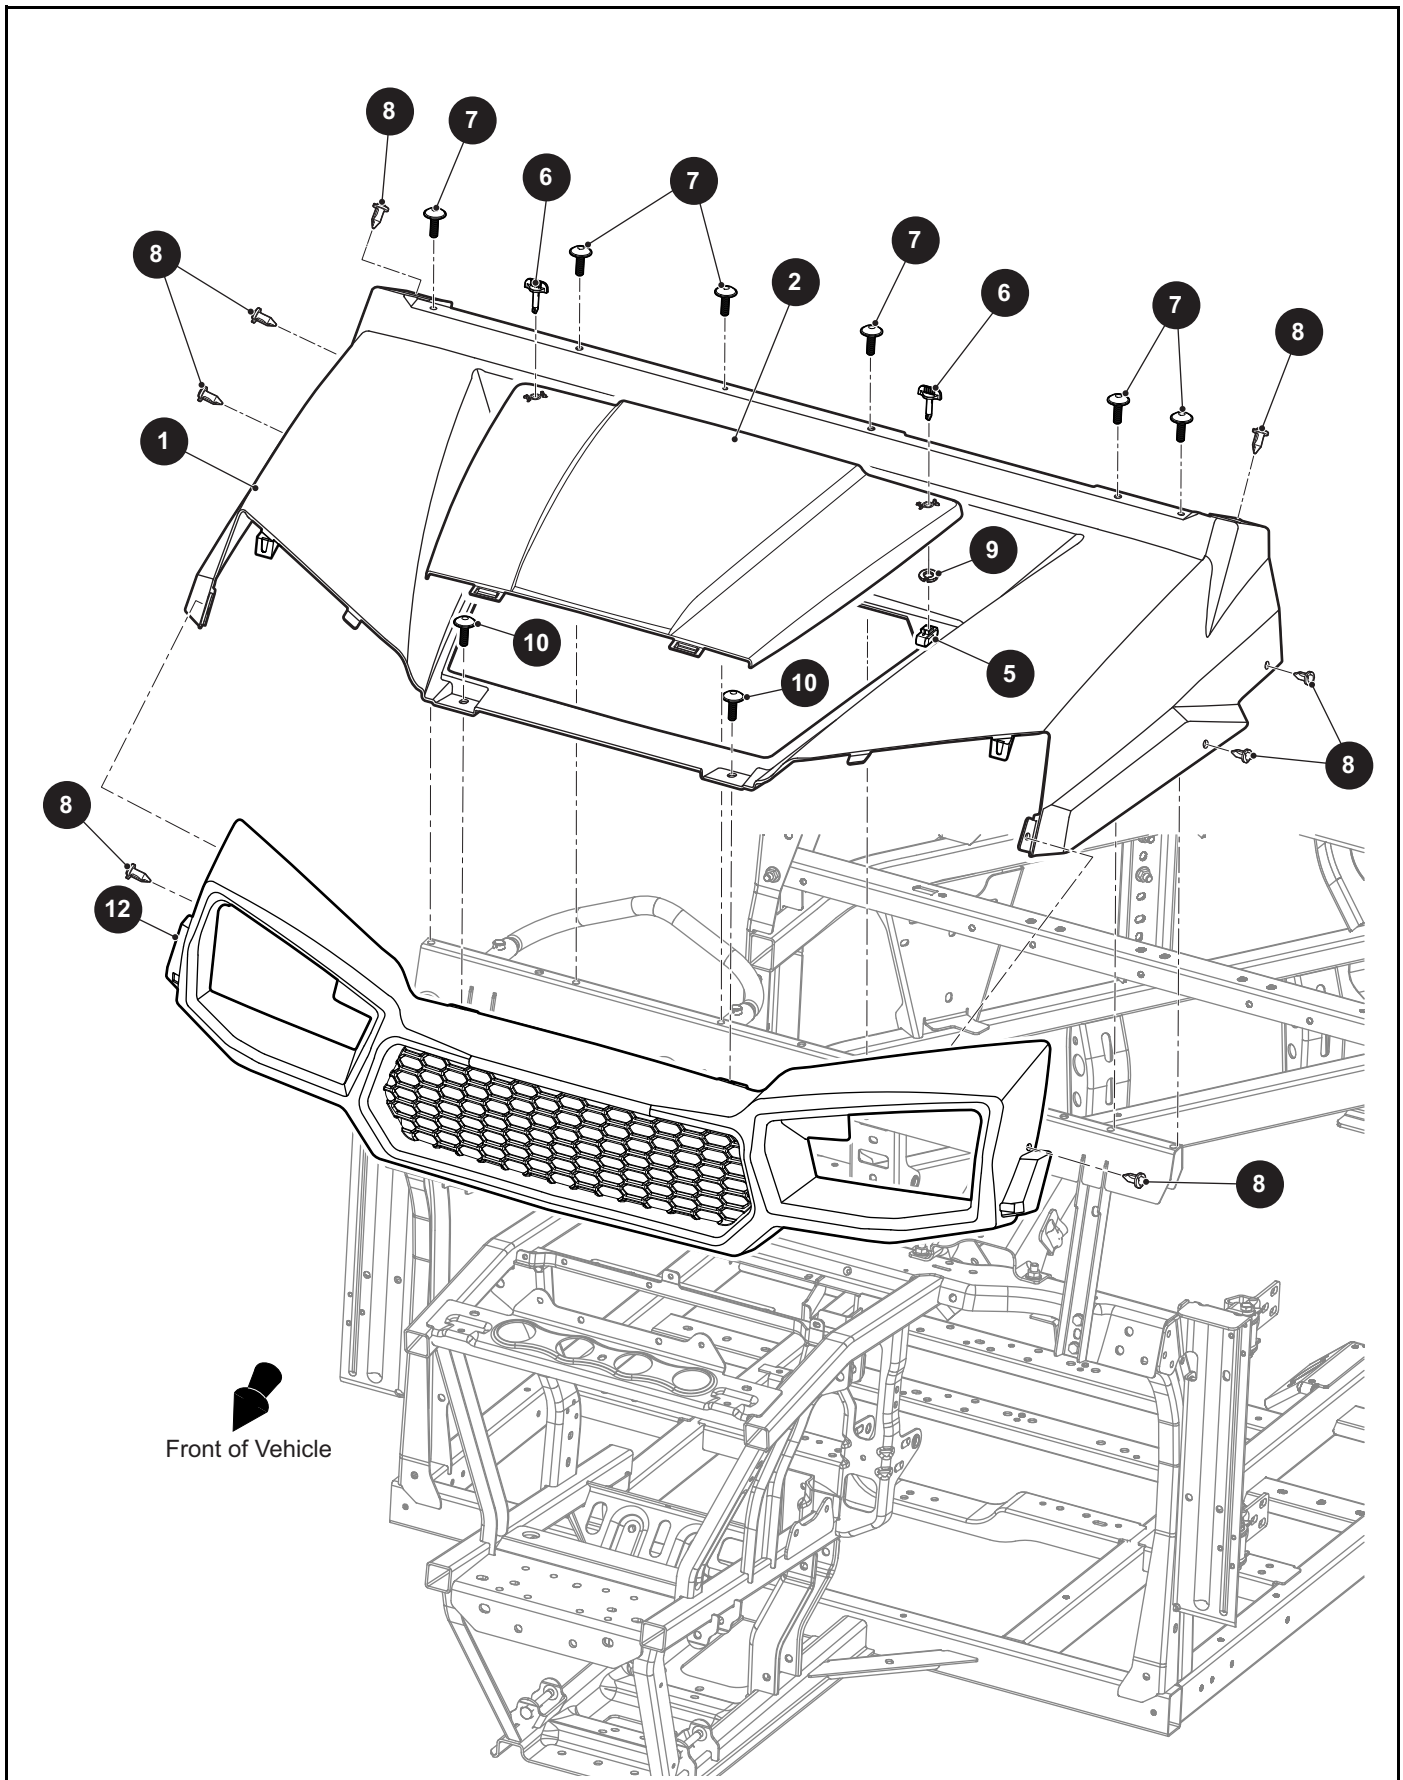

BODY

THE USE OF NON U.L. PARTS WILL VOID ANY U.L. LISTING.

When ordering parts, please specify the model and serial number of the product.

* Indicates a component that is not available as an individual part.

*** Indicates consult Customer Service Department for additional information.

ITEM	PART NO.	1 2 3 4 5	DESCRIPTION	QTY.
1	663088GXXXX		Cowl (Black) ..... 663088G0011 (Black) 663088G0091 (Fire Red)	1
2	641259GXXXX		Cowl Access Panel (Black) ..... 641259G0011 (Black) 641259G0091 (Fire Red)	1
3				
4				
5	654333		Retainer (Base)	2
6	653127		Fastener (Quarter Turn)	2
7	644969		Pan Washer Head Self Tapping Screw, M6 - 1 x 20mm Lg	6
8	667790		Removable Rivet, .320"	8
9	618255		Retainer Ring	2
10	644969		Pan Washer Head Self Tapping Screw, M6 - 1 x 20mm Lg	2
11				
12	670966		Front Fascia	1