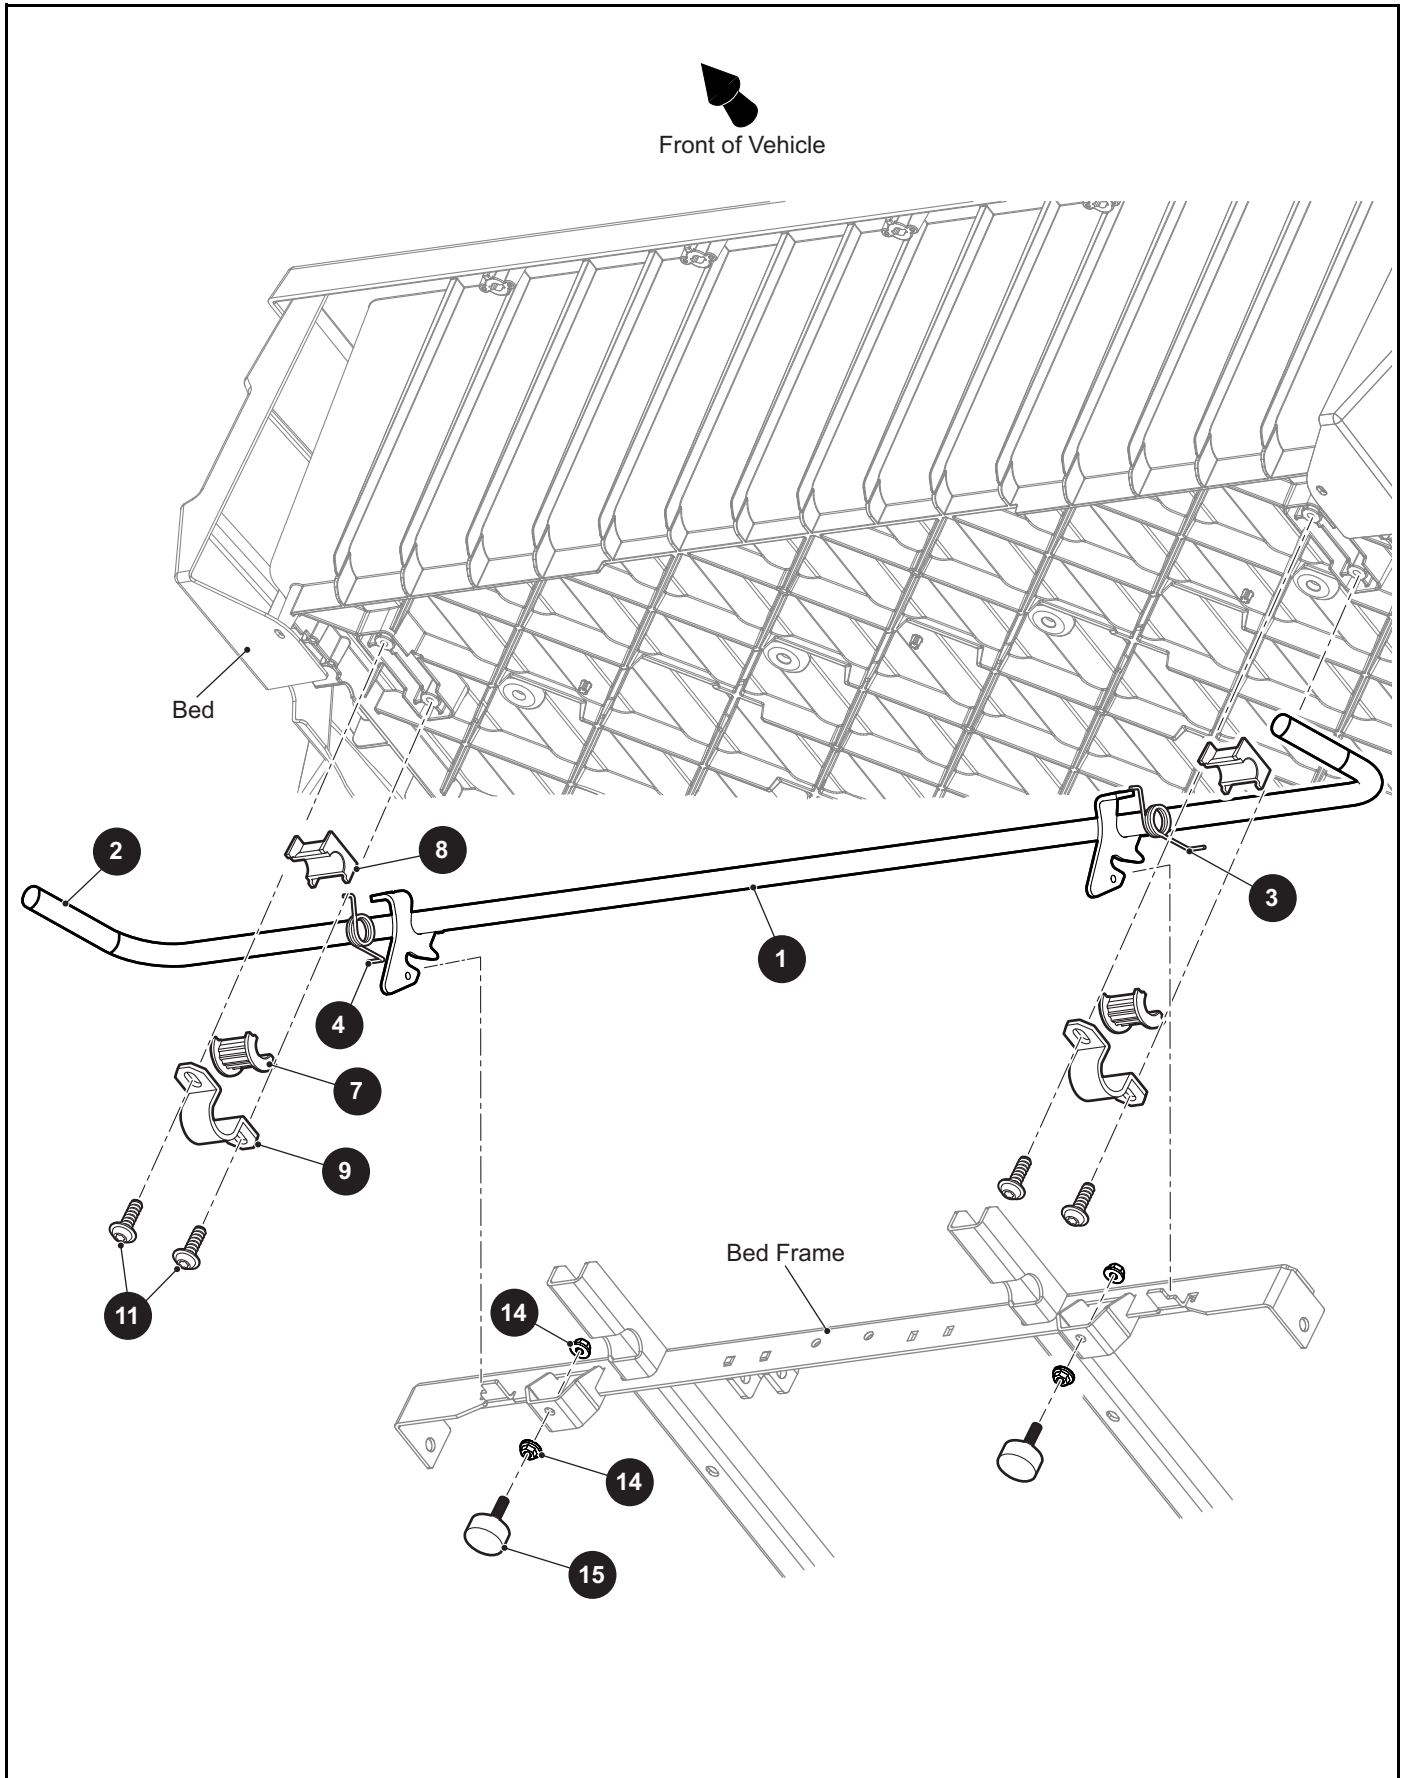

TRUCK BED

THE USE OF NON U.L. PARTS WILL VOID ANY U.L. LISTING.

When ordering parts, please specify the model and serial number of the product.

* Indicates a component that is not available as an individual part.

*** Indicates consult Customer Service Department for additional information.

ITEM	PART NO.	1 2 3 4 5	DESCRIPTION	QTY.
1	656856G0390		Handle.....	1
2	662334		Handle Grip.....	2
3	646136G01		Bed Latch Return Spring (Driver Side).....	1
4	646136G02		Bed Latch Return Spring (Passenger Side).....	1
5				
6				
7	647633		Bed Latch Bushing (Top).....	2
8	647635		Bed Latch Bushing (Bottom).....	2
9	657873G0390		Stabilizer Bar Bushing Bracket.....	2
10				
11	654108		Self Tapping Screw, M8 x 20mm Lg.....	4
12				
13				
14	11027G1		Flanged Lock Nut, 5/16" - 18.....	4
15	70113G01		Adjustable Rubber Bumper.....	2