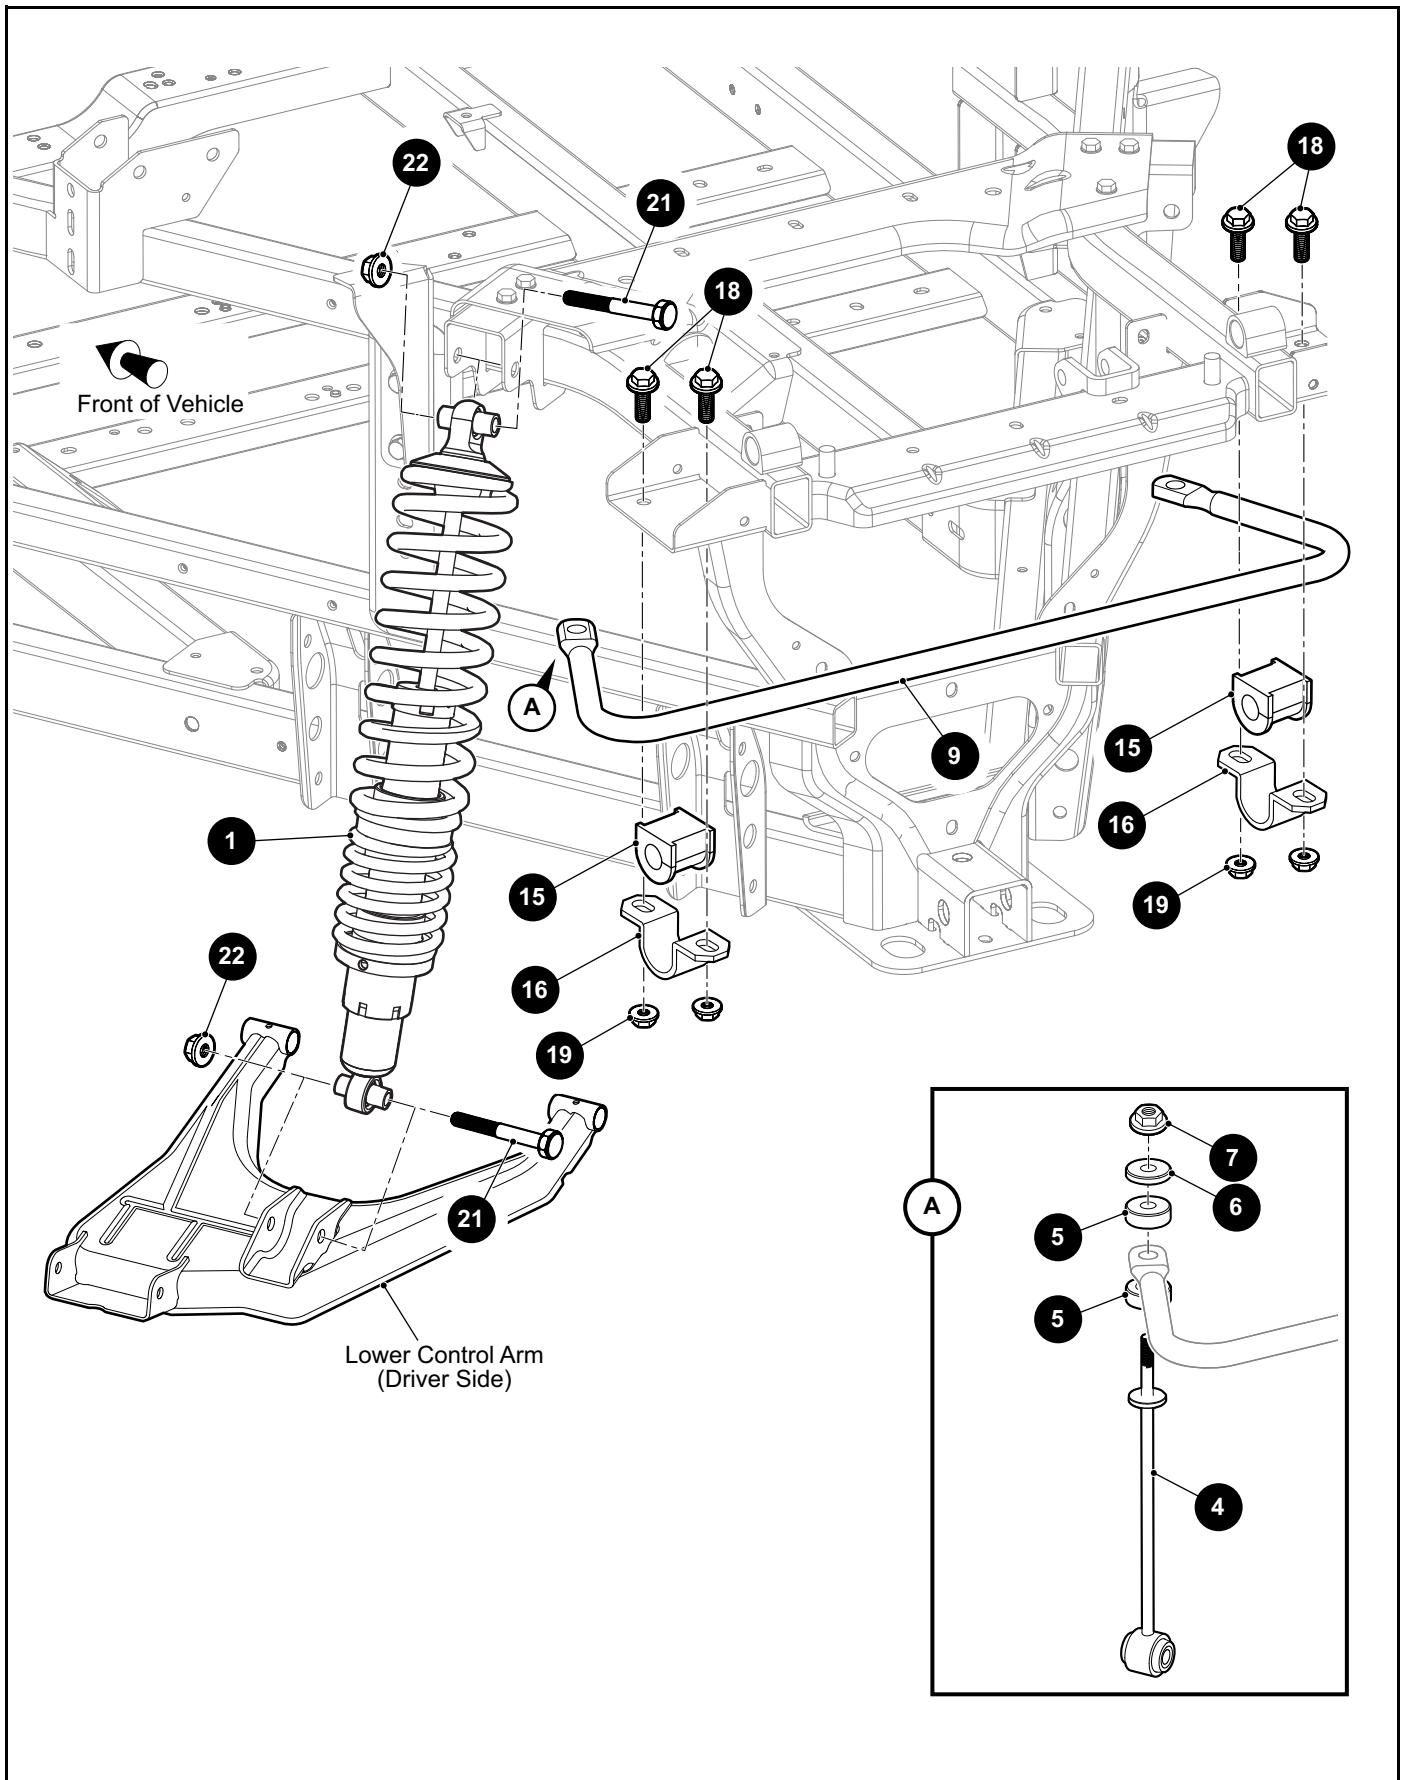

REAR SUSPENSION

REAR SUSPENSION

THE USE OF NON U.L. PARTS WILL VOID ANY U.L. LISTING.
When ordering parts, please specify the model and serial number of the product.
* Indicates a component that is not available as an individual part.
*** Indicates consult Customer Service Department for additional information.

ITEM	PART NO.	1 2 3 4 5	DESCRIPTION	QTY.
1	677385G92		Shock Absorber (White)	2
2				
3				
4	677666		Stabilizer Bar Link	1
5	656140		Stabilizer Bar Bushing.....	2
6	604066		Flat Washer, M10	1
7	648753		Flanged Hex Lock Nut (Heavy Duty), M10 - 1.25 (Grade 10).....	1
8				
9	666203G0390		Stabilizer Bar.....	1
10				
11				
12				
13				
14				
15	666543		Stabilizer Bar Bushing.....	2
16	657873G0390		Stabilizer Bar Bracket.....	2
17				
18	603799		Flanged Hex Head Bolt, M10 - 1.5 x 25mm Lg	4
19	648753		Lock Nut, M10 - 1.5.....	4
20				
21	01066G08		Hex Head Bolt, M12 - 1.75 x 80mm Lg	2
22	648198		Lock Nut, M12 - 1.75.....	2