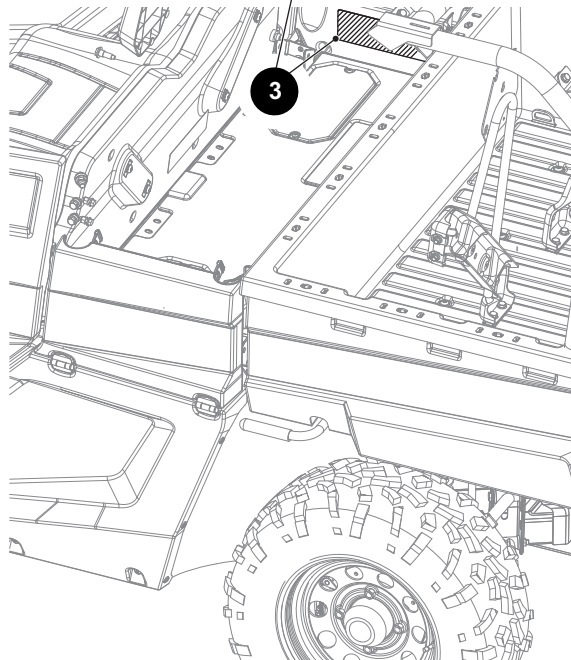

⚠ WARNING

Clutch Cover

- Moving parts under clutch cover, do not operate vehicle with clutch cover removed.
- Do not modify engine or clutch. Modifications can cause part failure, possible imbalance, and excessive engine RPM which can result in serious injury or death.
- Read vehicle manuals for detailed information on maintenance safety procedures.

⚠ WARNING

MAX GROSS TRLR WT	MAX TONGUE WT
1500 lb (680 kg)	150 lb (68 kg)

i Do not cut, drill, weld or modify hitch. 645329

⚠ WARNING

- No passengers allowed in this area.
- DO NOT fill fuel containers in this area.
- Always make sure the extended cab doors are latched securely.
- Always secure the cargo.
- Maximum load in this area is 170 lbs (77 kg).