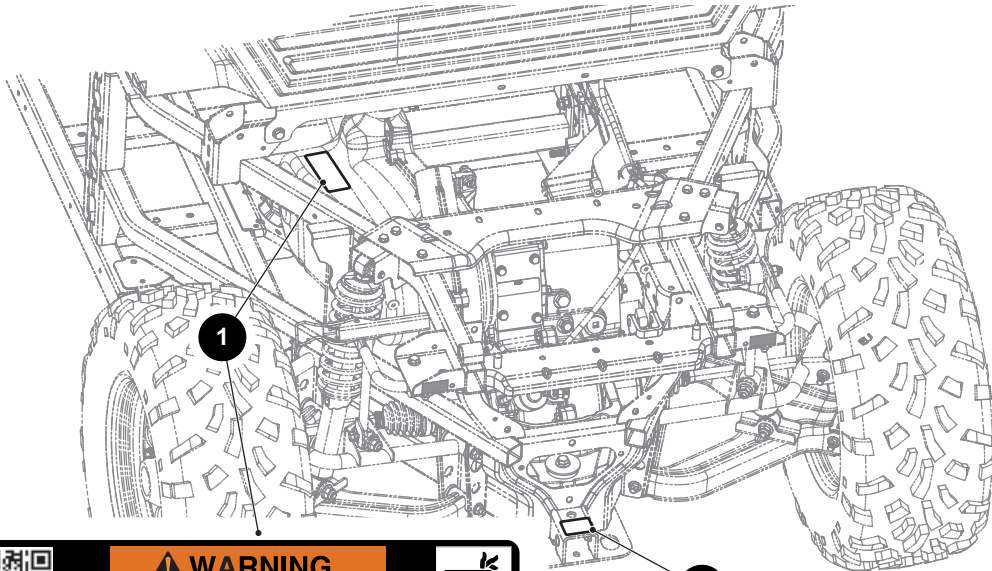

DECALS AND LABELS