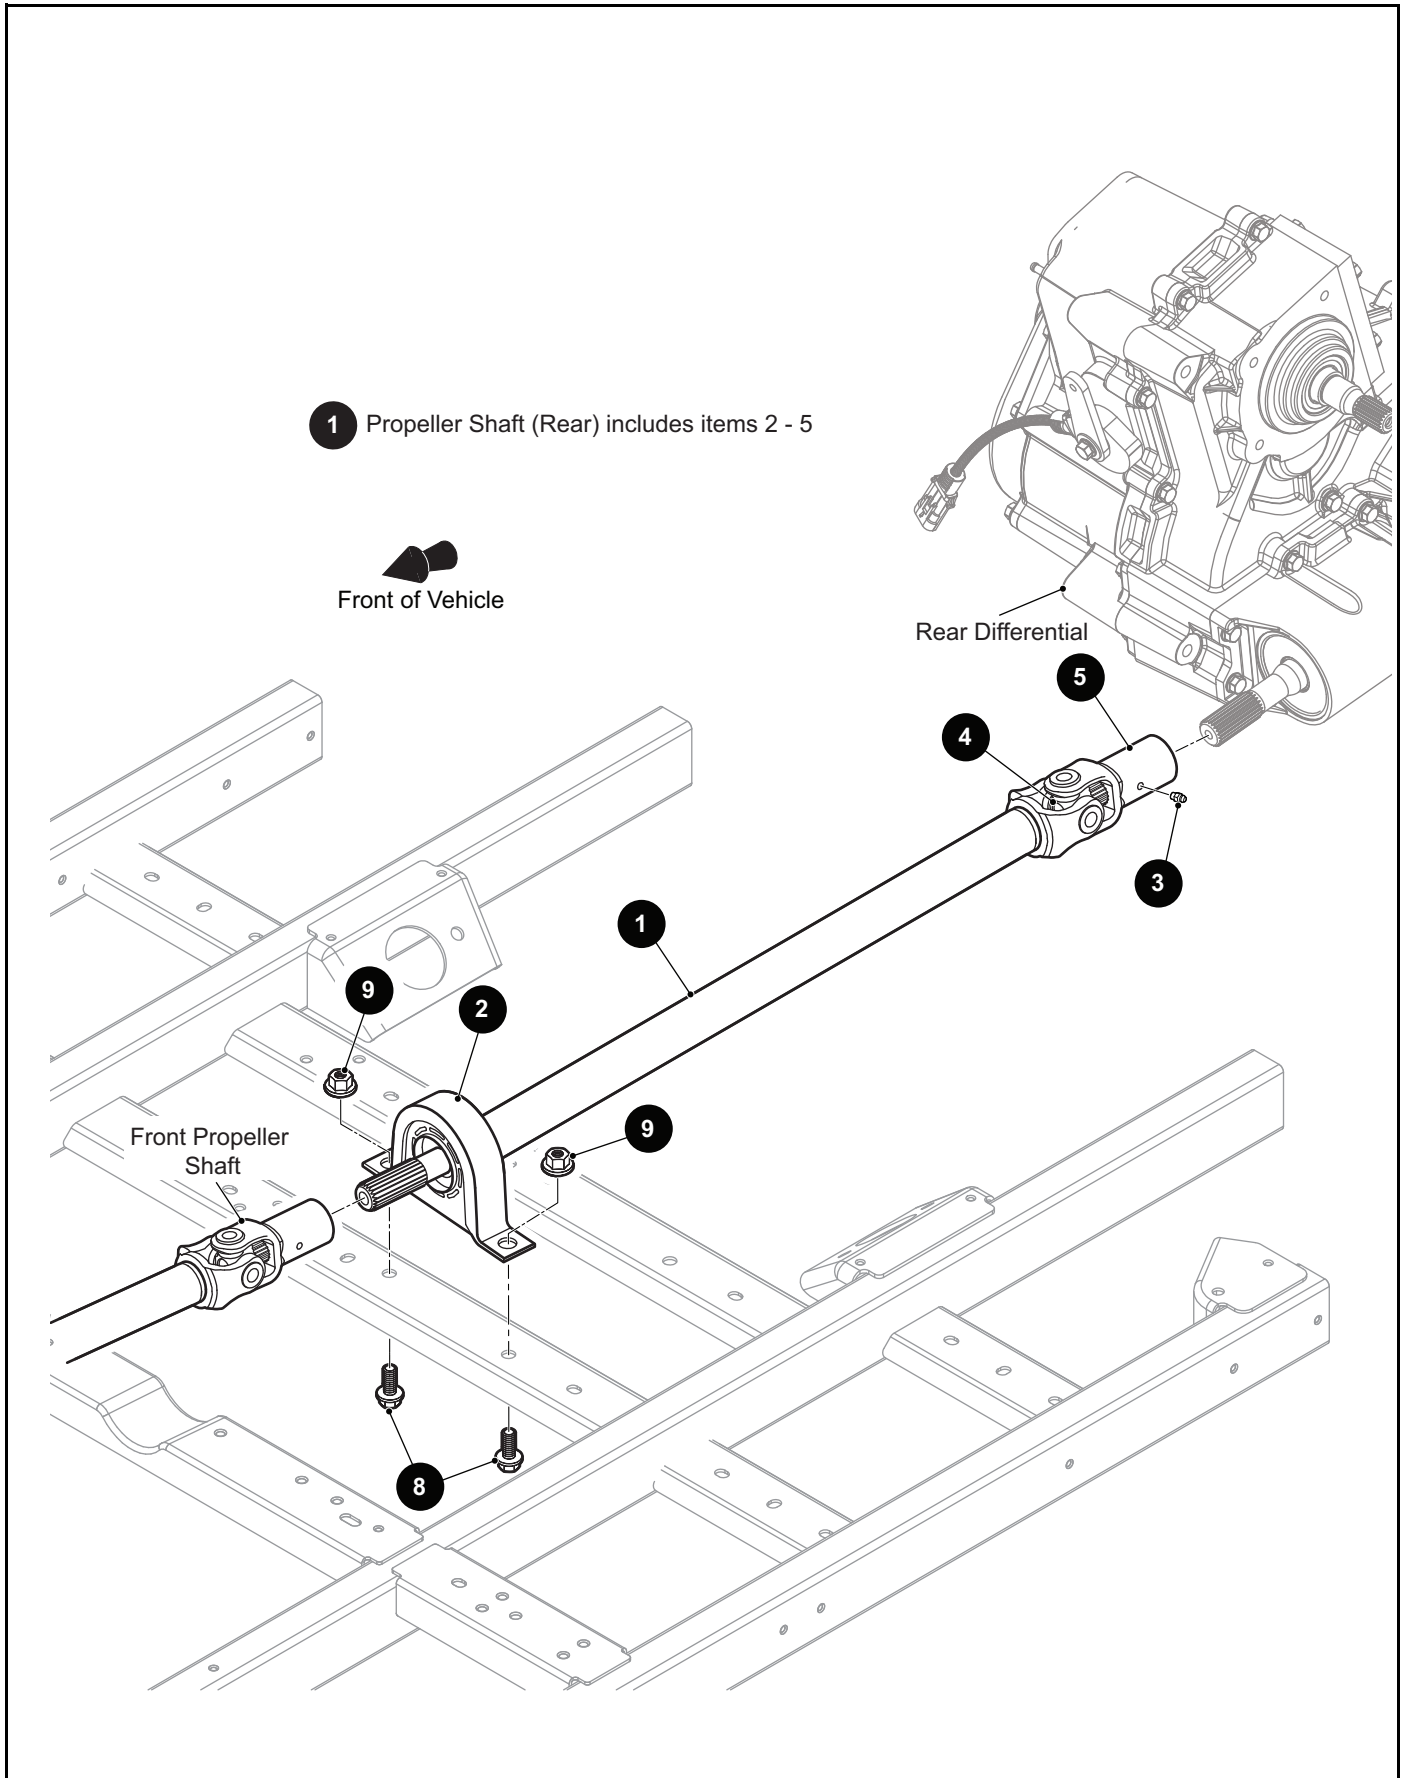

THE USE OF NON U.L. PARTS WILL VOID ANY U.L. LISTING.

When ordering parts, please specify the model and serial number of the product.

* Indicates a component that is not available as an individual part.

*** Indicates consult Customer Service Department for additional information.

ITEM	PART NO.	1 2 3 4 5	DESCRIPTION	QTY.
1	664343		Propeller Shaft (Rear) (Includes Items 2 - 5)	1
2	649318		Bearing	1
3	654357		Grease Fitting	1
4	654355		Cross And Bearing.....	1
5	654356		Slip Yoke.....	1
6				
7				
8	648682		Flanged Hex Head Bolt, M10 - 1.5 x 25mm Lg (Grade 10.9).....	2
9	648753		Flanged Lock Nut, M10 - 1.5.....	2