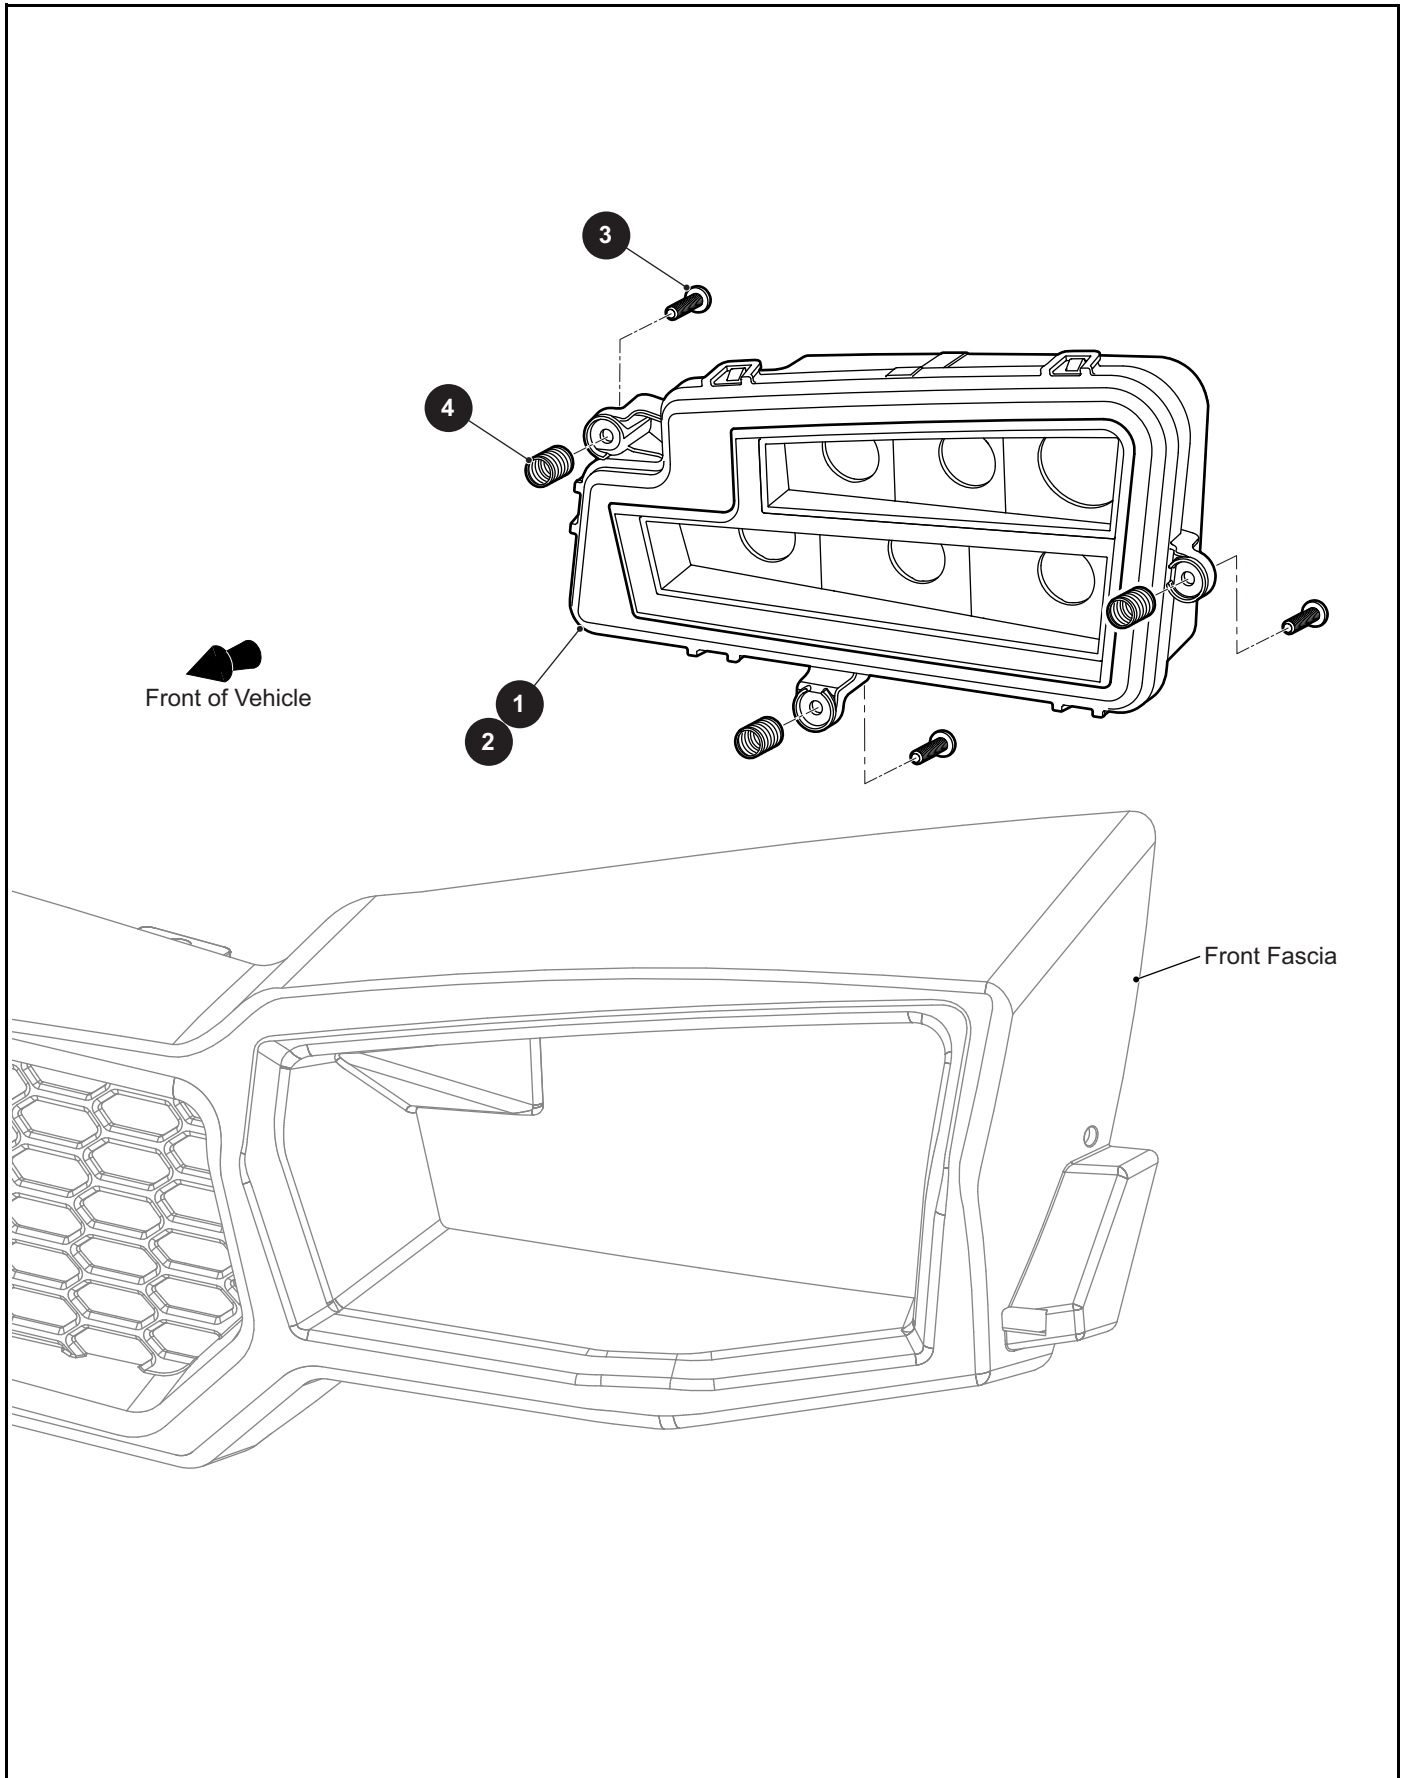

THE USE OF NON U.L. PARTS WILL VOID ANY U.L. LISTING.

When ordering parts, please specify the model and serial number of the product.

* Indicates a component that is not available as an individual part.

*** Indicates consult Customer Service Department for additional information.

ITEM	PART NO.	1 2 3 4 5	DESCRIPTION	QTY.
1	655440G01		Led Headlight, Low/High Beam (Driver Side)	1
2	655440G02		Led Headlight, Low/High Beam (Passenger Side).....	1
3	649803		Pan Head Torx Screw, M6 - 2.65 x 25mm Lg.....	3
4	659460		Spring.....	3