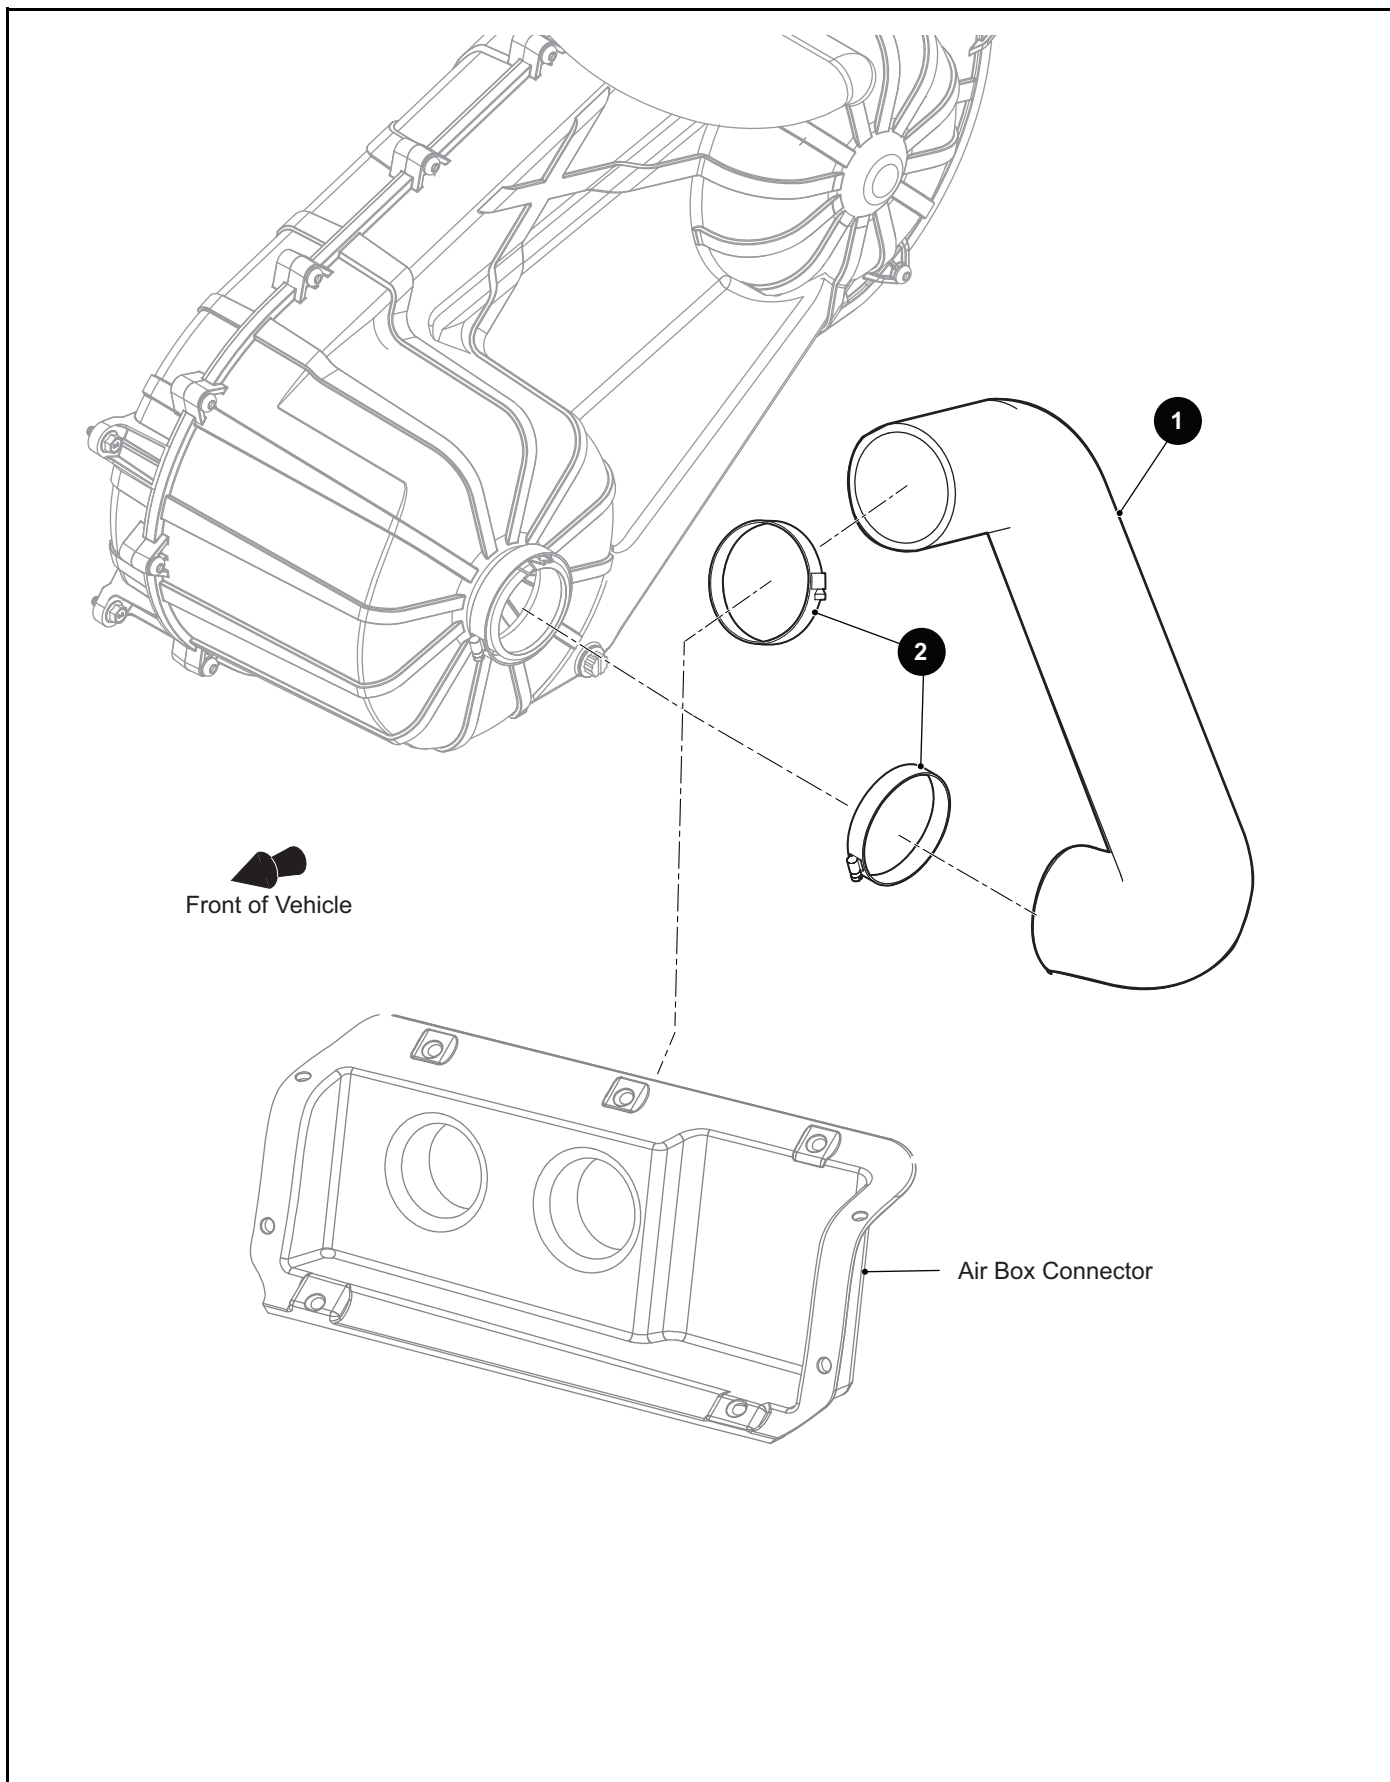

DRIVETRAIN - REAR

DRIVETRAIN - REAR

THE USE OF NON U.L. PARTS WILL VOID ANY U.L. LISTING.

When ordering parts, please specify the model and serial number of the product.

* Indicates a component that is not available as an individual part.

*** Indicates consult Customer Service Department for additional information.

ITEM	PART NO.	1 2 3 4 5	DESCRIPTION	QTY.
1	680992		CVT Inlet Hose.....	1
2	0423-018		Hose Clamp, 70mm x 9mm.....	2