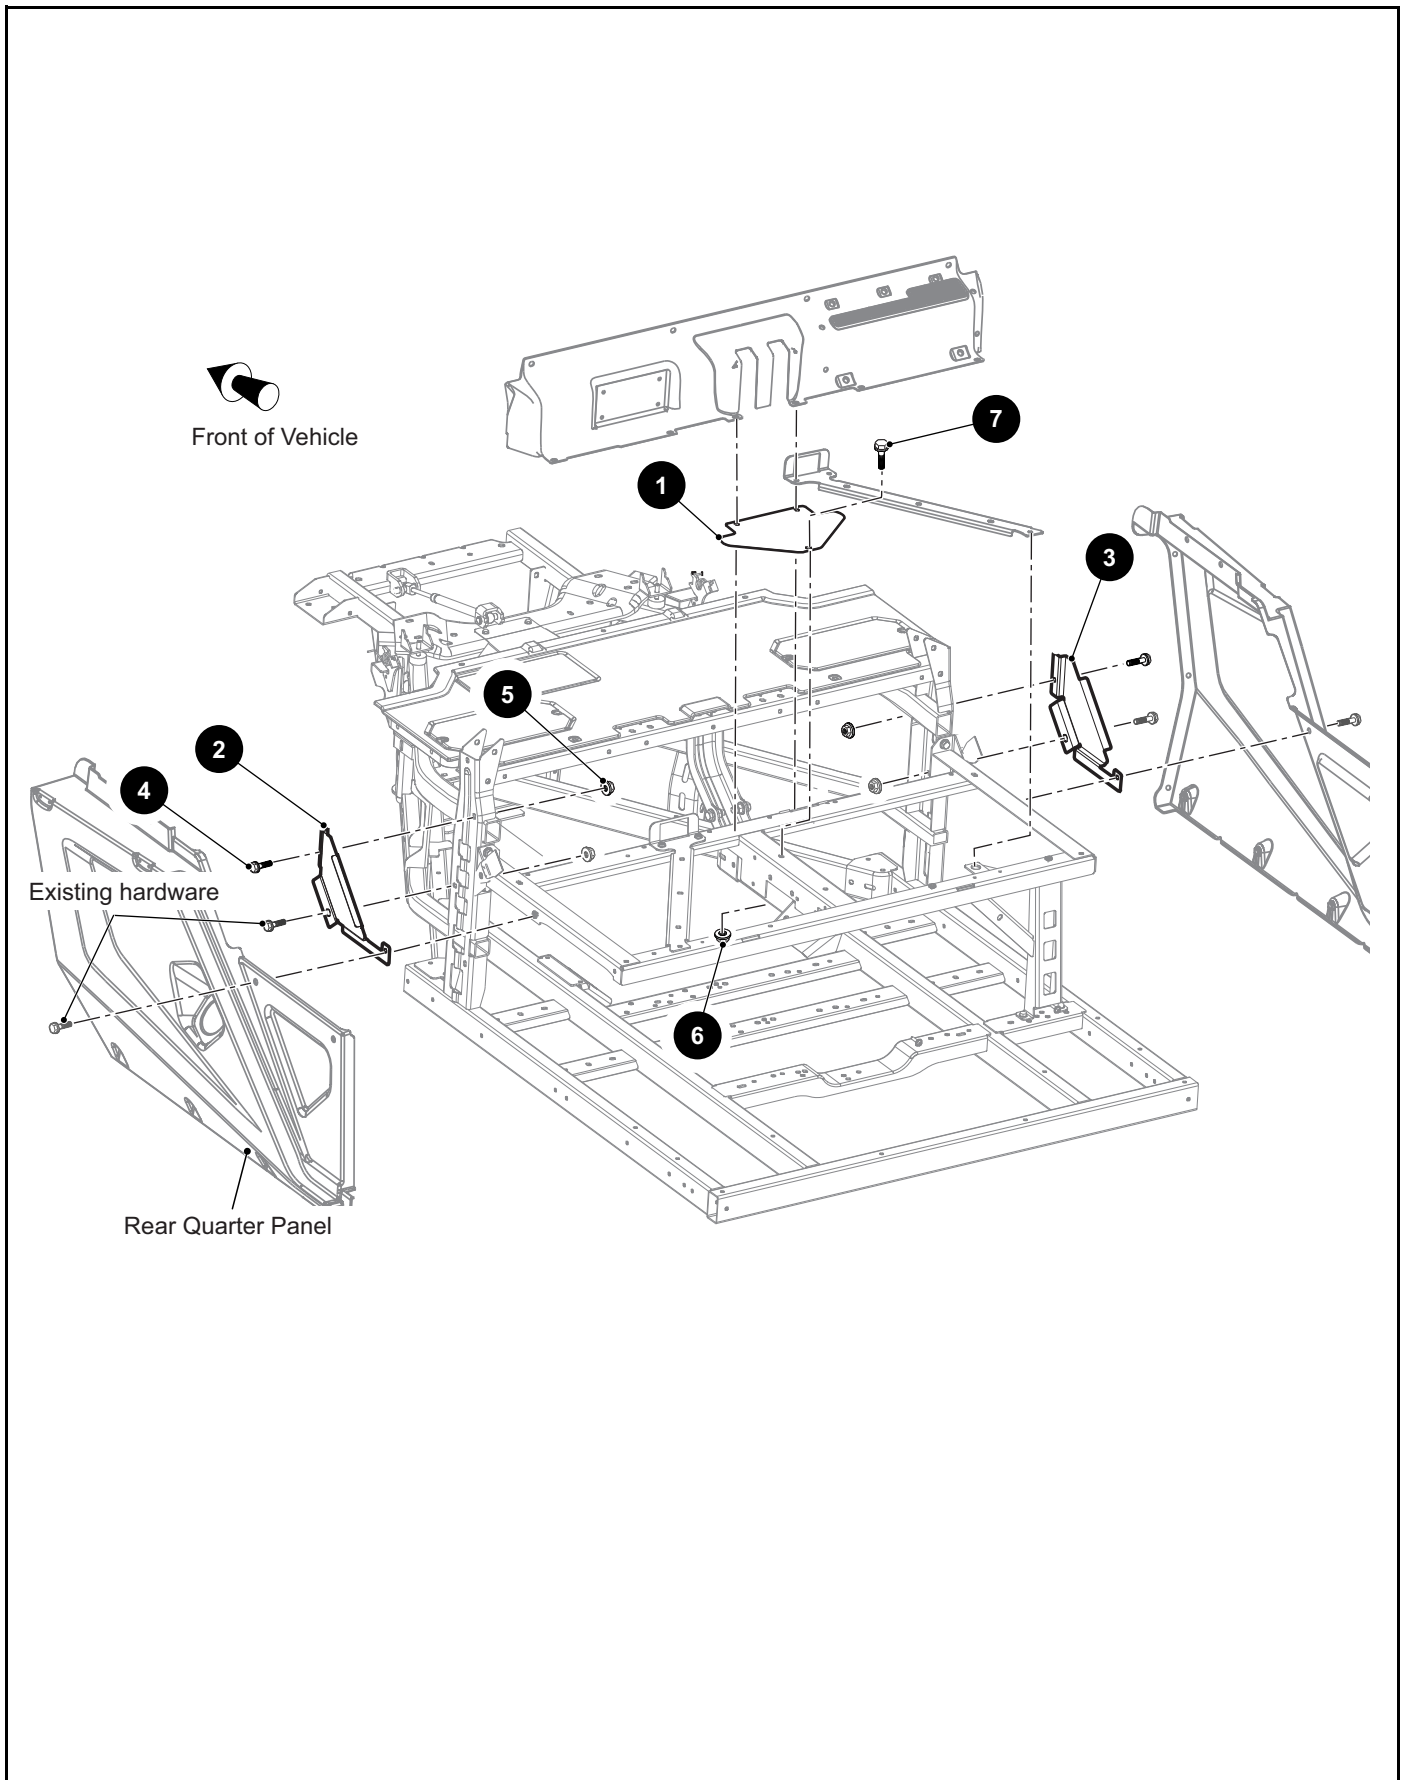

EXHAUST

THE USE OF NON U.L. PARTS WILL VOID ANY U.L. LISTING.
When ordering parts, please specify the model and serial number of the product.
* Indicates a component that is not available as an individual part.
*** Indicates consult Customer Service Department for additional information.

ITEM	PART NO.	1 2 3 4 5	DESCRIPTION	QTY.
1	666260		Seat Heat Shield	1
2	658517G1390		Seat Belt Anchor Cover (Driver Side).....	1
3	658517G2390		Seat Belt Anchor Cover (Passenger Side)	1
4	606261		Flanged Hex Head Bolt, M8 - 1.25 x 20mm Lg	2
5	645956		Flanged Hex Head Nut, M8 x 1.25.....	2
6	601476		Lock Nut M6 - 1.....	1
7	606264		Flanged Hex Head Bolt, M6 - 1 x 20mm Lg	1