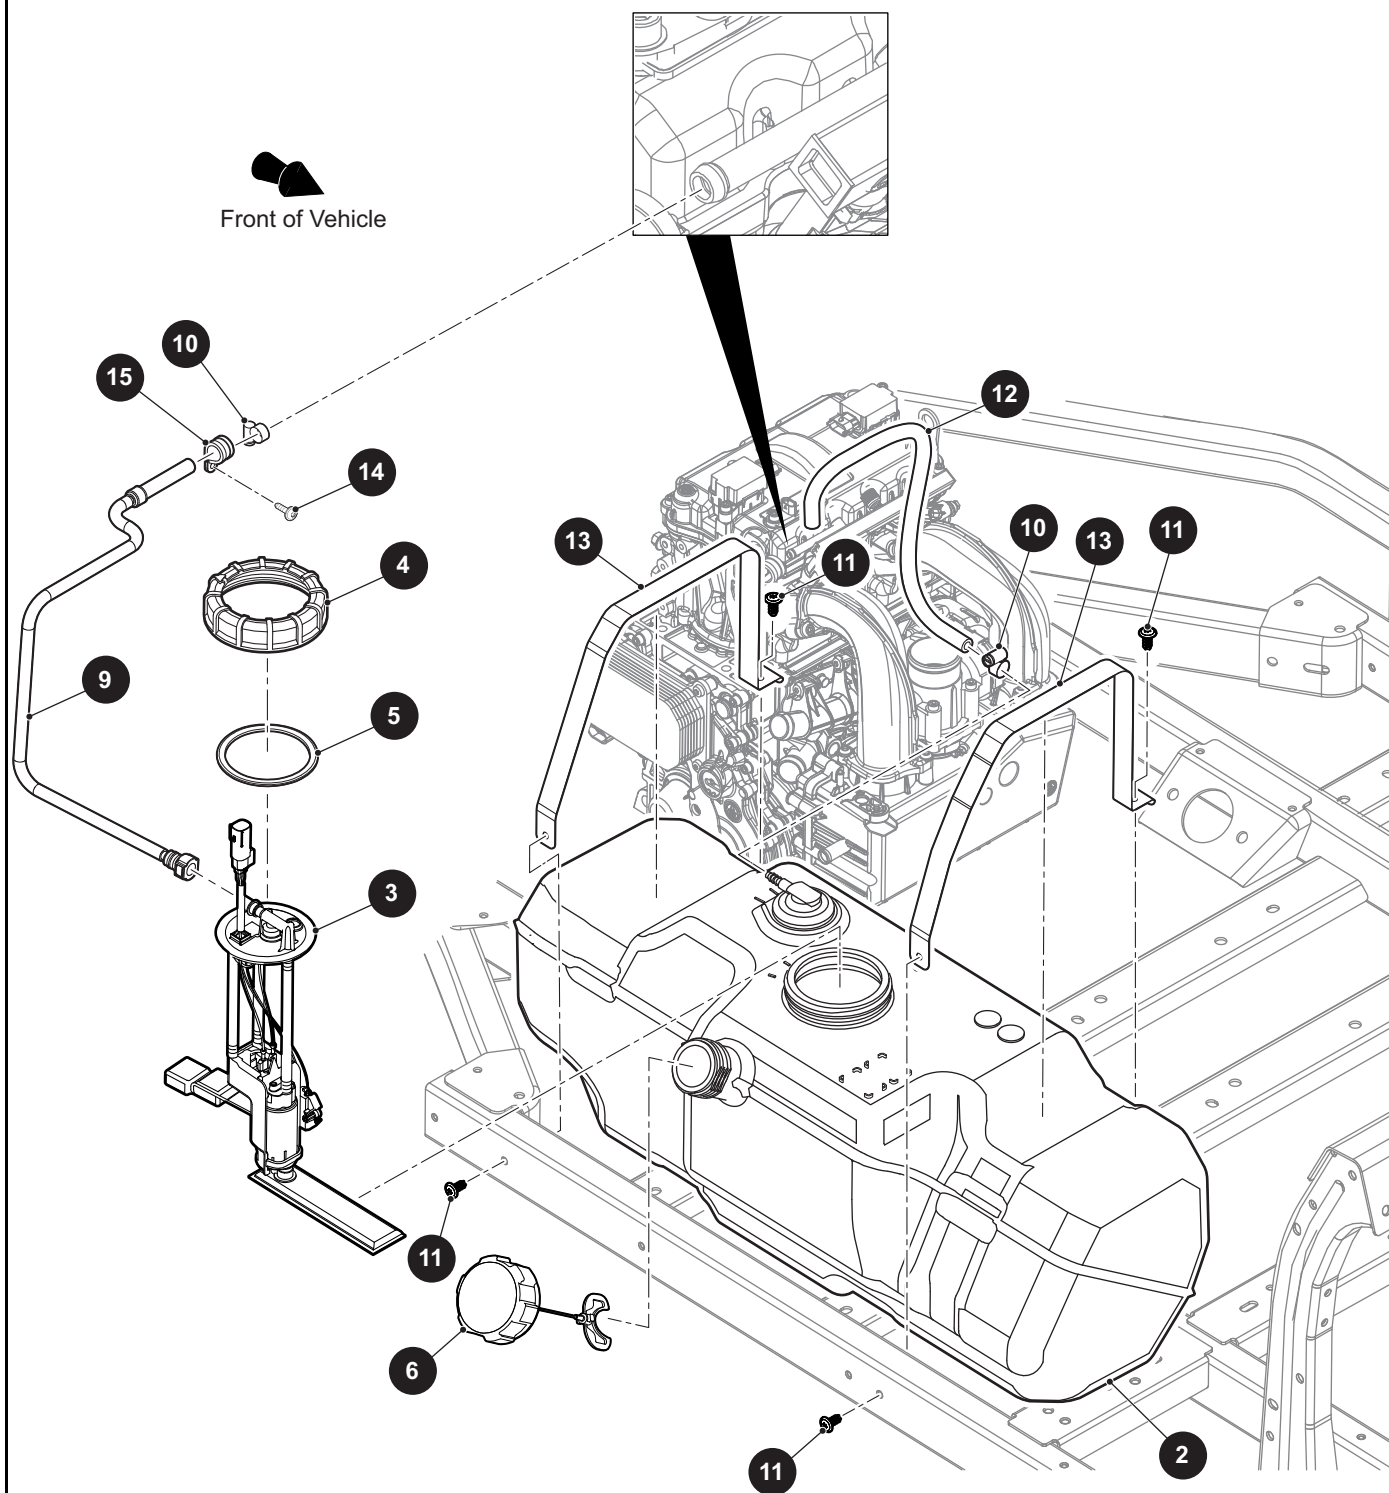

For EPA Models Only

FUEL SYSTEM

THE USE OF NON U.L. PARTS WILL VOID ANY U.L. LISTING.
When ordering parts, please specify the model and serial number of the product.
* Indicates a component that is not available as an individual part.
*** Indicates consult Customer Service Department for additional information.

ITEM	PART NO.	1 2 3 4 5	DESCRIPTION	QTY.
1	659538		Fuel Tank Assembly, 9 Gal. (34 Liter) (Includes Items 2 - 6).....	1
2	659536		Fuel Tank	1
3	642827		Fuel Pump with Sending Unit and Filter	1
4	642858		Locking Ring (Fuel Pump)	1
5	649707		Gasket	1
6	635688		Fuel Cap	1
7				
8				
9	664586		Fuel Hose.....	1
10	649481		Hose Clamp, 8 - 16mm	2
11	644969		Pan Washer Head Self Tapping Screw, M6 - 1 x 20mm Lg	4
12	649753		Vent Tube	1
13	652124		Strap	2
14	645323		Pan Washer Head Screw, M6 - 1 x 25mm Lg	1
15	404018		Tube Clamp.....	1