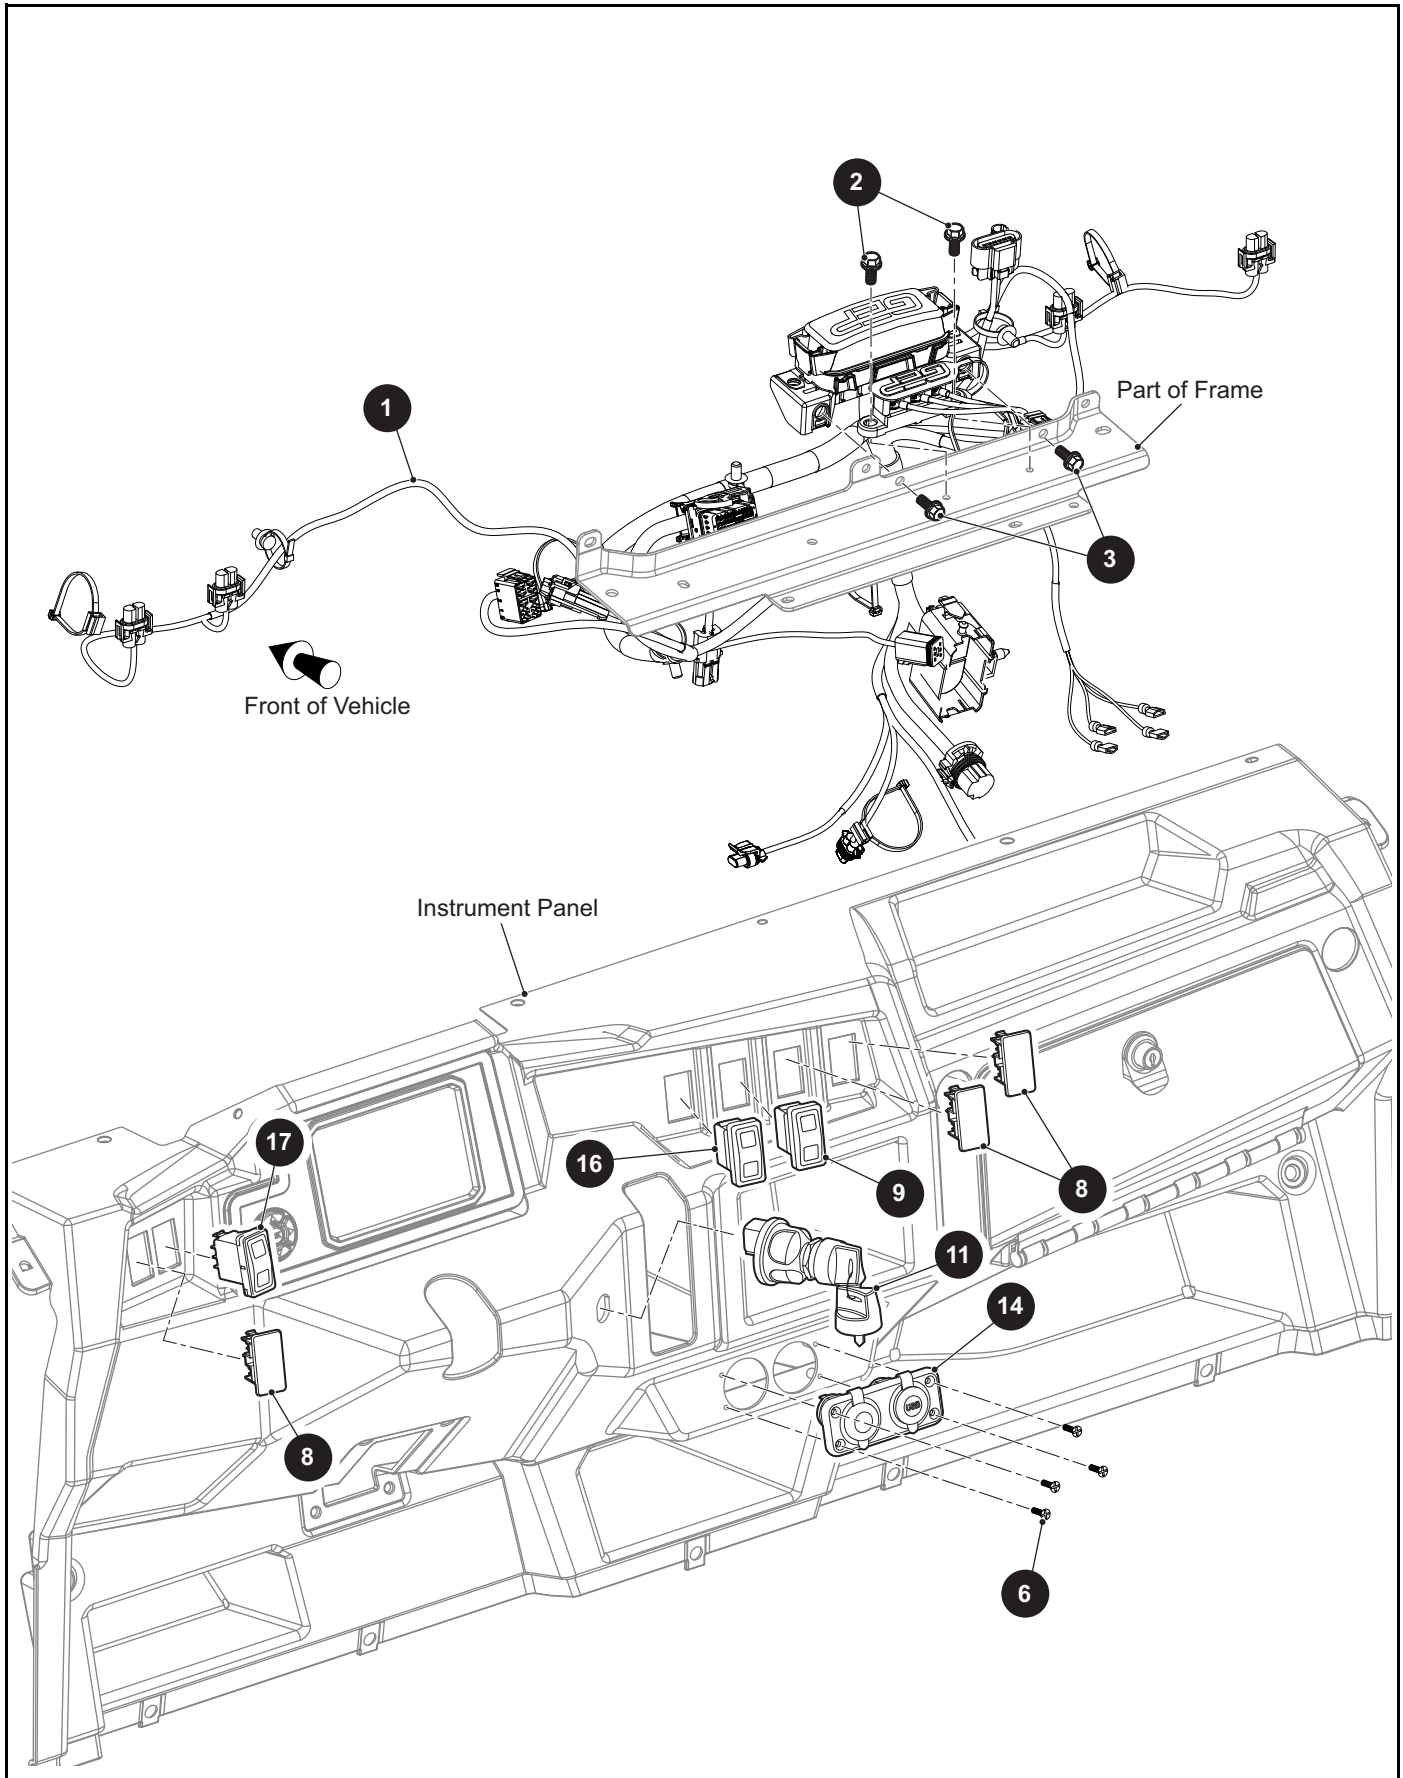

THE USE OF NON U.L. PARTS WILL VOID ANY U.L. LISTING.

When ordering parts, please specify the model and serial number of the product.

* Indicates a component that is not available as an individual part.

*** Indicates consult Customer Service Department for additional information.

ITEM	PART NO.	1 2 3 4 5	DESCRIPTION	QTY.
1	659223		Main Harness (Front)	1
2	452695		Hex Head Thread Forming Screw, M6 - 1 x 20mm Lg.....	2
3	606264		Flanged Hex Head Bolt, M6 - 1 x 20mm Lg.....	2
4				
5				
6	71425G01		Flat Head Phillips Tapping Screw, #8 - 18 x 3/4" Lg.....	4
7				
8	627035		Switch Plug	4
9	679969		3 Position Winch Switch.....	1
10				
11	640923		Keyswitch with Key	1
12				
13				
14	654608		12V USB Port.....	1
15				
16	666109		Switch (High/low Beam)	1
17	648133		Switch (4WD)	1