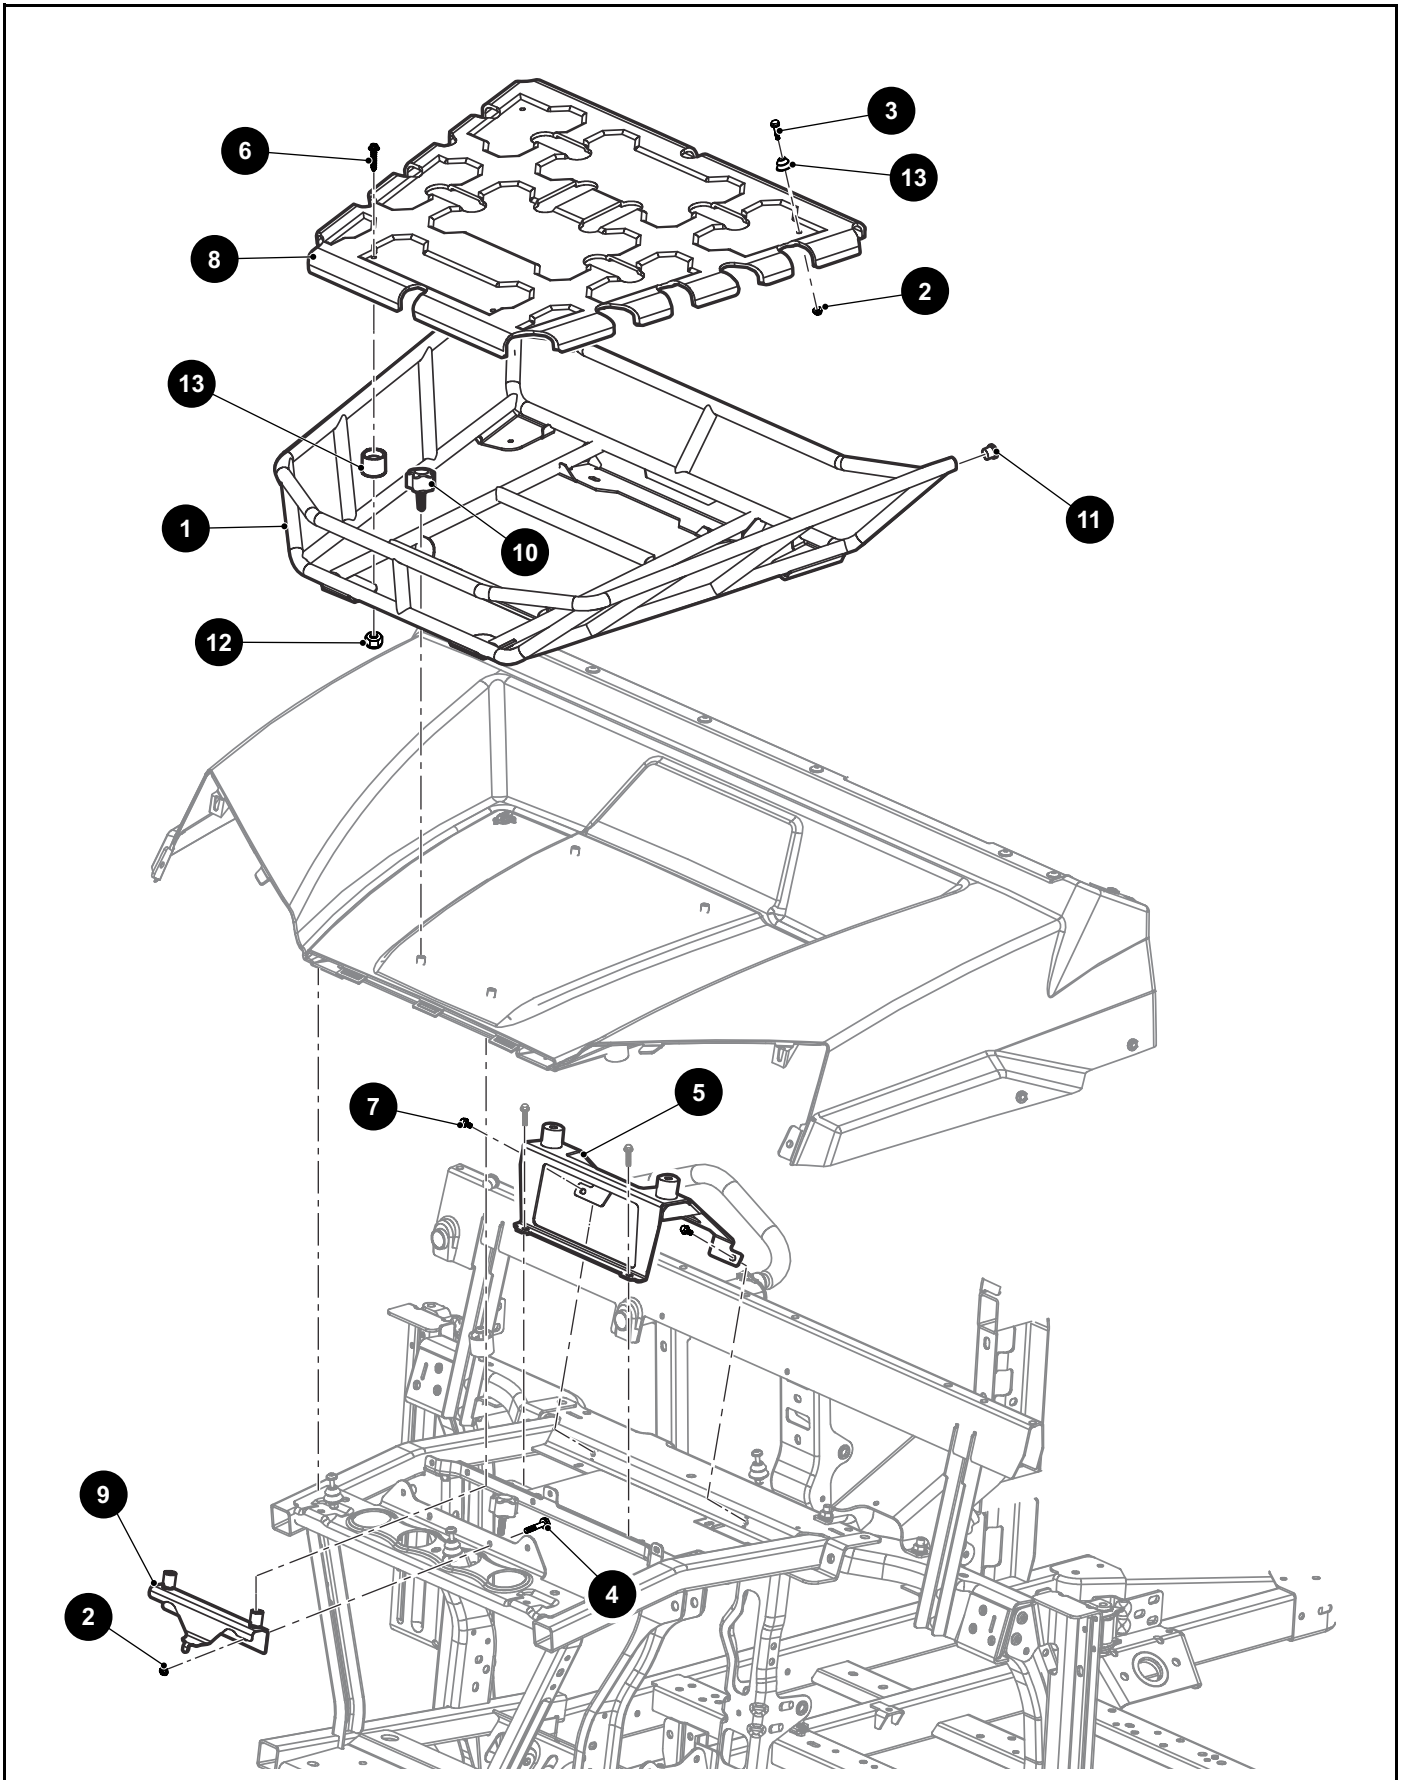

BODY

THE USE OF NON U.L. PARTS WILL VOID ANY U.L. LISTING.

When ordering parts, please specify the model and serial number of the product.

* Indicates a component that is not available as an individual part.

*** Indicates consult Customer Service Department for additional information.

ITEM	PART NO.	1 2 3 4 5	DESCRIPTION	QTY.
1	681957G0397		Hood Rack Weldment (Black Texture)	1
2	601476		Lock Nut, M6 - 1	6
3	605741		Hex Head Bolt, M6 - 1 x 25mm Lg	4
4	606264		Flanged Hex Head Bolt, M6 - 1 x 20mm Lg	2
5	667073G0390		Hood Rack Mount Bracket	1
6	8421-603		Button Head Screw, M6 - 1 x 20mm Lg	4
7	452695		Flanged Hex Head Bolt, M6 - 1 x 20mm Lg	2
8	648014		Hood Rack (Plastic)	1
9	648500G0390		Front Hood Rack Mount Bracket.....	1
10	649339		Knob, M8 - 1.25.....	4
11	650630		Tube Plug, .750".....	2
12	8468-620		Lock Nut, M6 - 1	4
13	654390		Hood Rack Plug Kit	4