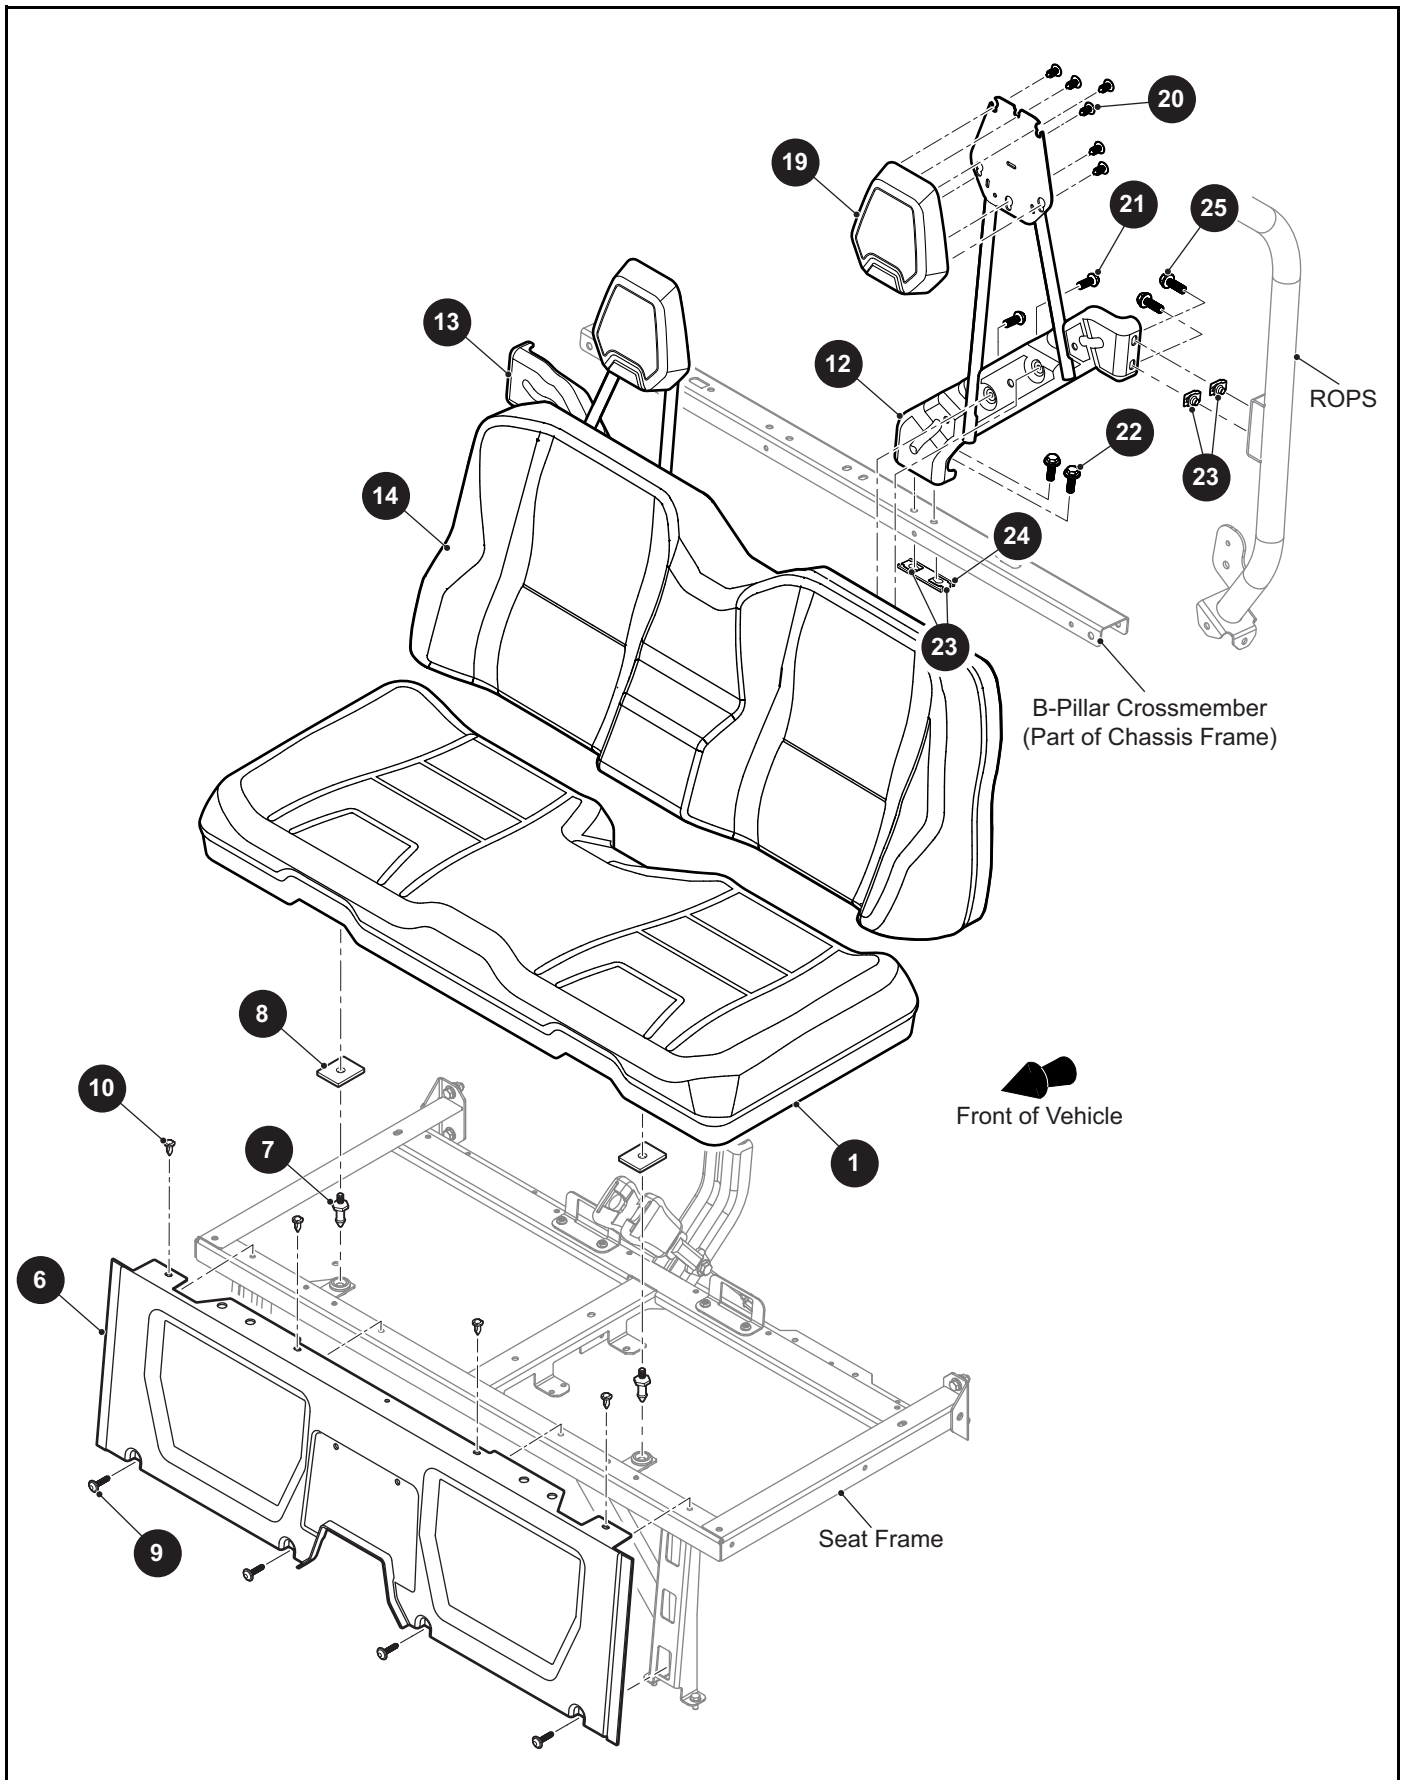

SEATING

THE USE OF NON U.L. PARTS WILL VOID ANY U.L. LISTING.

When ordering parts, please specify the model and serial number of the product.

* Indicates a component that is not available as an individual part.

*** Indicates consult Customer Service Department for additional information.

ITEM	PART NO.	1 2 3 4 5	DESCRIPTION	QTY.
1	655916G02		Seat Bottom Assembly	1
2				
3				
4				
5				
6	641394		Seat Closeout.....	1
7	639904		Seat Retention Pin	2
8	646115		Backing Plate	2
9	645323		Pan Washer Head Torx Screw, M6 - 1 x 23.4mm Lg	4
10	667790		Removable Rivet, .320"	4
11				
12	644918G1397		Seat Back Support (Driver Side) (Black Texture)	1
13	644918G2397		Seat Back Support (Passenger Side) (Black Texture)	1
14	680502G01		Seat Back Assembly	1
15				
16				
17				
18				
19	655708		Headrest.....	1
20	16816G2		Ratchet Rivet, .25" x .887" Lg	6
21	600530		Button Head Torx Bolt, M10 - 1.5 x 25mm Lg	2
22	603799		Flanged Hex Head Bolt, M10 - 1.5 x 25mm Lg	2
23	603818		Barrel Clip, M10 - 1.5	4
24	654348G0390		Mounting Plate (Rear)	1
25	646561		Flanged Hex Head Bolt, M10 - 1.5 x 20mm Lg	2