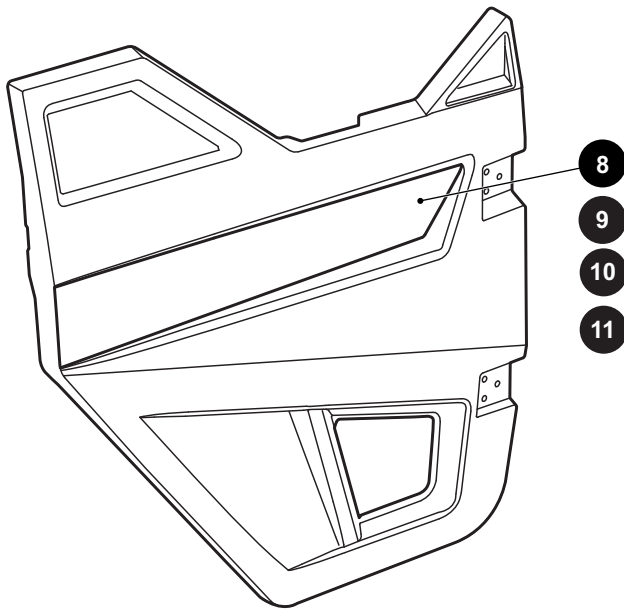

DECALS AND LABELS

DECALS AND LABELS

THE USE OF NON U.L. PARTS WILL VOID ANY U.L. LISTING.

When ordering parts, please specify the model and serial number of the product.

* Indicates a component that is not available as an individual part.

*** Indicates consult Customer Service Department for additional information.

ITEM	PART NO.	1 2 3 4 5	DESCRIPTION	QTY.
1	7411-271		Storage Panel Decal (Driver Side) (Red)	1
2	7411-270		Storage Panel Decal (Passenger Side) (Red)	1
3	7411-279		Storage Panel Decal (Driver Side) (Black)	1
4	7411-278		Storage Panel Decal (Passenger Side) (Black)	1
5				
6				
7				
8	7411-269		Door Decal (Driver Side) (Red)	1
9	7411-268		Door Decal (Passenger Side) (Red)	1
10	7411-277		Door Decal (Driver Side) (Black)	1
11	7411-276		Door Decal (Passenger Side) (Black)	1
12				
13	7411-264		Steering Wheel Decal	1