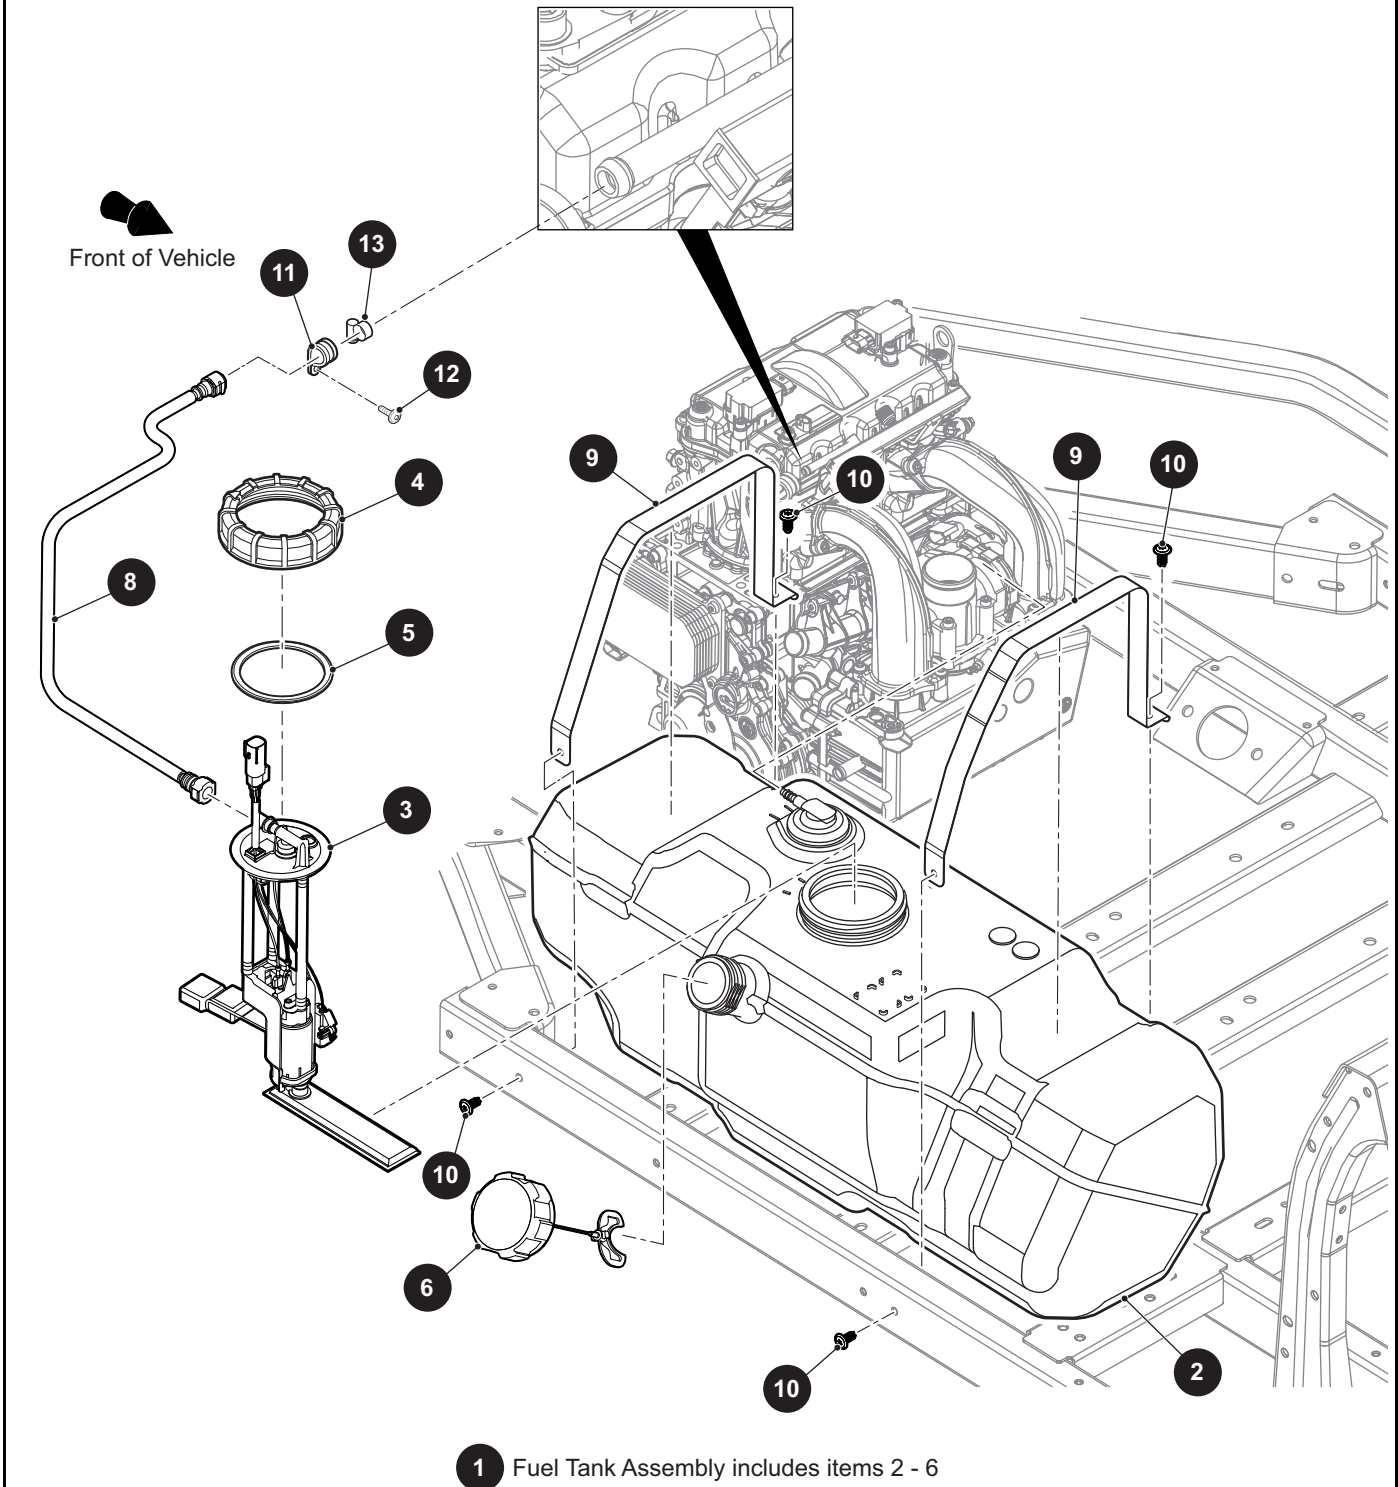

For CARB Models Only

FUEL SYSTEM

THE USE OF NON U.L. PARTS WILL VOID ANY U.L. LISTING.

When ordering parts, please specify the model and serial number of the product.

* Indicates a component that is not available as an individual part.

*** Indicates consult Customer Service Department for additional information.

ITEM	PART NO.	1 2 3 4 5	DESCRIPTION	QTY.
1	659538		Fuel Tank Assembly (Includes Items 2 - 6)	1
2	659536		Fuel Tank	1
3	642827		Fuel Pump Assembly	1
4	642858		Locking Ring (Fuel Pump)	1
5	649707		Gasket	1
6	635688		Fuel Tank Cap	1
7				
8	663560		Fuel Hose.....	1
9	652124		Strap	2
10	644969		Pan Washer Head Self Tapping Screw, M6 - 1 x 20mm Lg	4
11	404018		Tube Clamp.....	1
12	645323		Pan Washer Head Torx Screw, M6 - 1 x 25mm Lg	1
13	649481		Hose Clamp, 8 - 16mm	1