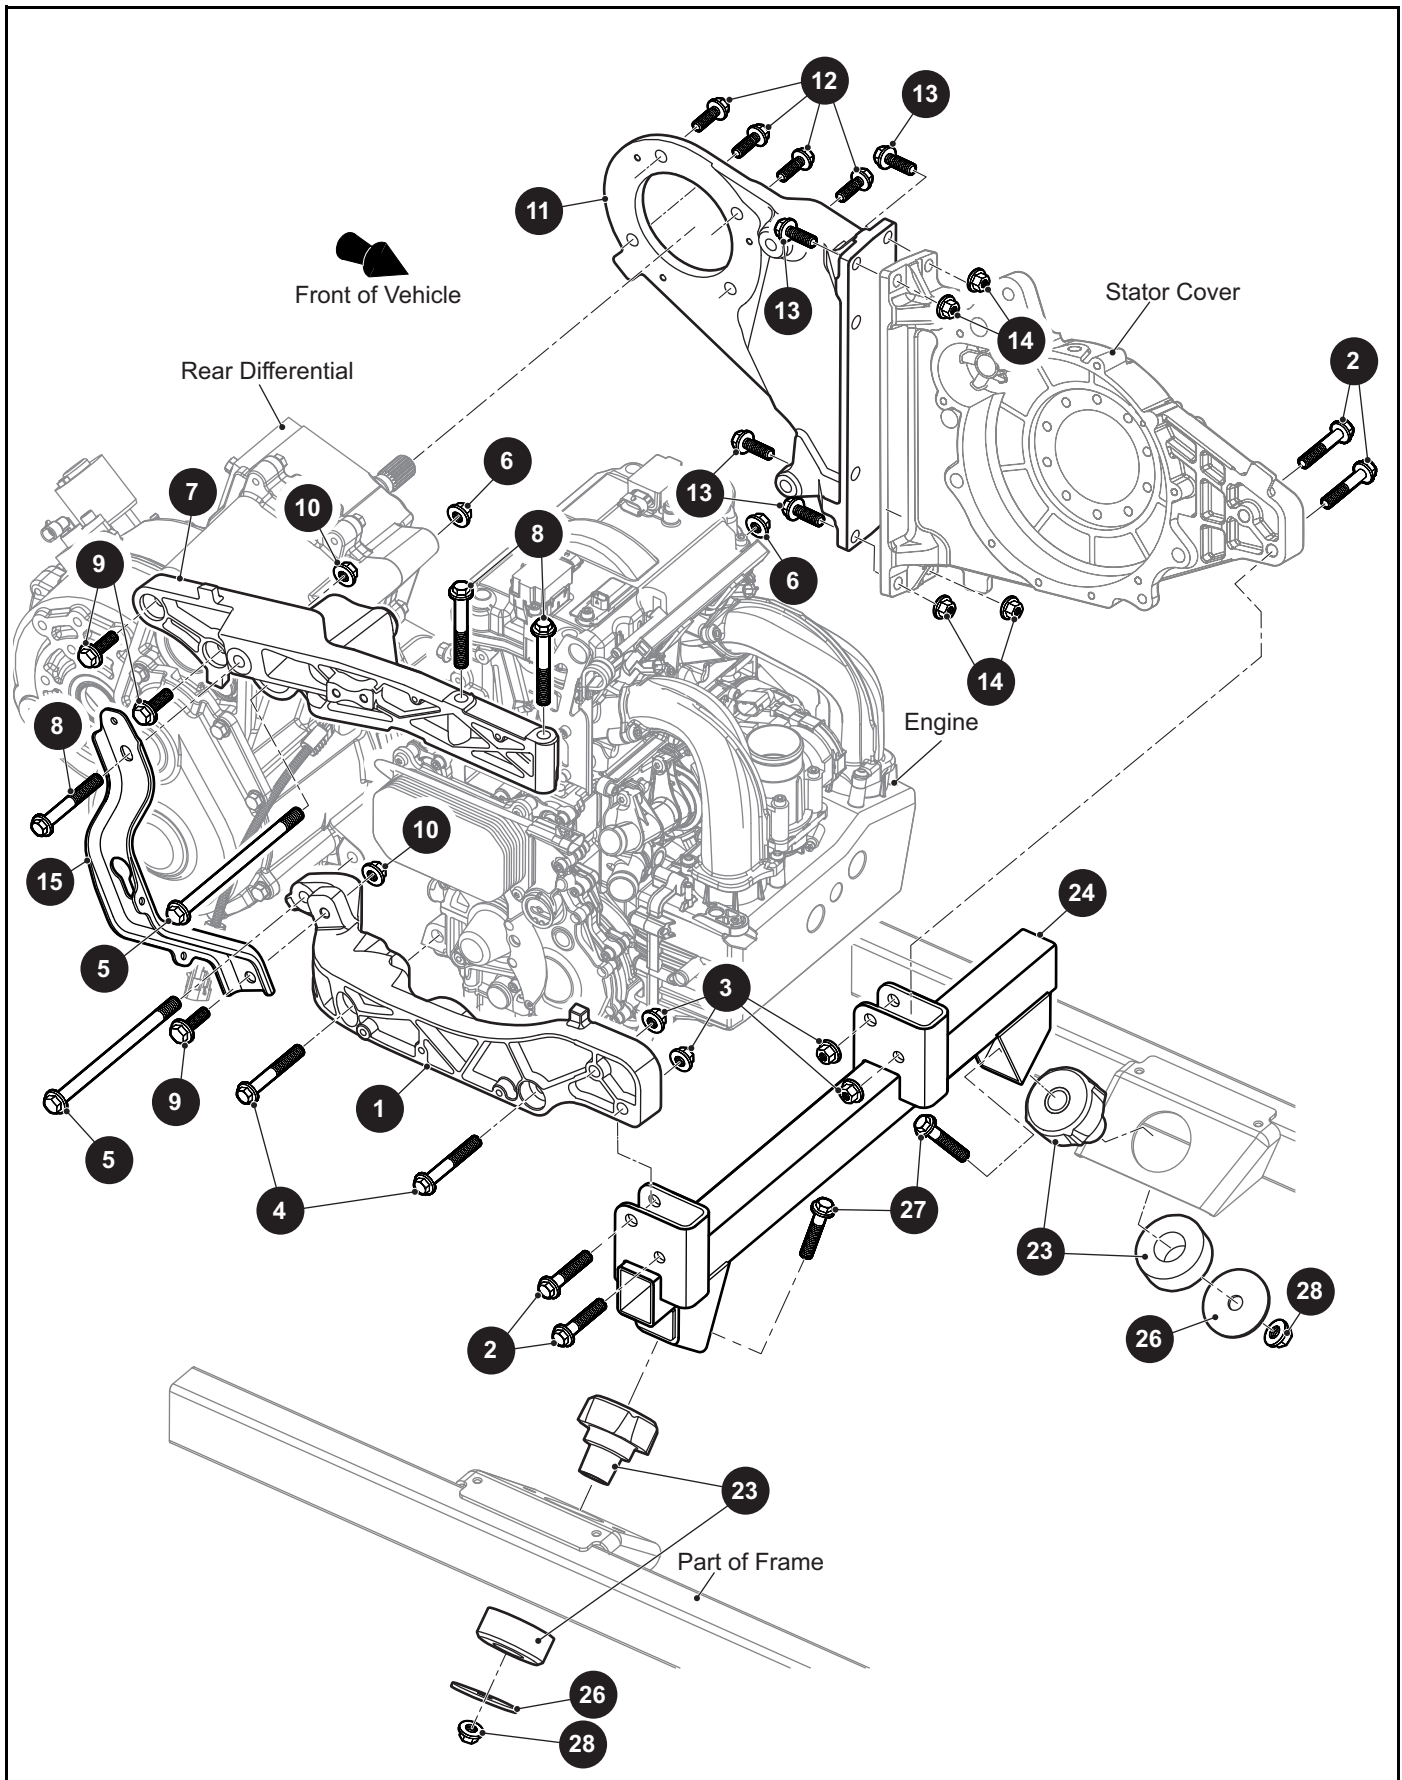

THE USE OF NON U.L. PARTS WILL VOID ANY U.L. LISTING.

When ordering parts, please specify the model and serial number of the product.

* Indicates a component that is not available as an individual part.

*** Indicates consult Customer Service Department for additional information.

ITEM	PART NO.	1 2 3 4 5	DESCRIPTION	QTY.
1	649125		Lower Casting (Passenger Side)	1
2	648685		Flanged Hex Head Bolt, M10 - 1.5 x 50mm Lg	4
3	600525		Flanged Lock Nut, M10 - 1.5.....	4
4	649701		Flanged Hex Head Bolt, M10 - 1.5 x 70mm Lg	2
5	649659		Flanged Hex Head Bolt, M10 - 1.5 x 180mm Lg	2
6	648753		Flanged Lock Nut, M10 - 1.5.....	2
7	670020		Upper Casting (Passenger Side)	1
8	602415		Flanged Hex Head Bolt, M10 - 1.5 x 80mm Lg	3
9	648682		Flanged Hex Head Bolt, M10 - 1.5 x 25mm Lg	3
10	648753		Flanged Lock Nut, M10 - 1.5.....	2
11	649115		Axle Casting	1
12	648684		Flanged Hex Head Bolt, M10 - 1.5 x 35mm Lg	4
13	648684		Flanged Hex Head Bolt, M10 - 1.5 x 35mm Lg	4
14	648753		Flanged Lock Nut, M10 - 1.5.....	4
15	645536G0390		Shifter Bracket.....	1
16				
17				
18				
19				
20				
21				
22				
23	657521		Isolator	2
24	658337G0390		Engine Mounting Frame.....	1
25				
26	672239		Flat Washer, 13.5 I.D. x 45 O.D. x 3.2mm	2
27	8413-275		Flanged Hex Head Bolt, M12 - 1.25 x 75mm Lg	2
28	8427-202		Flanged Lock Nut, M12 - 1.25.....	2