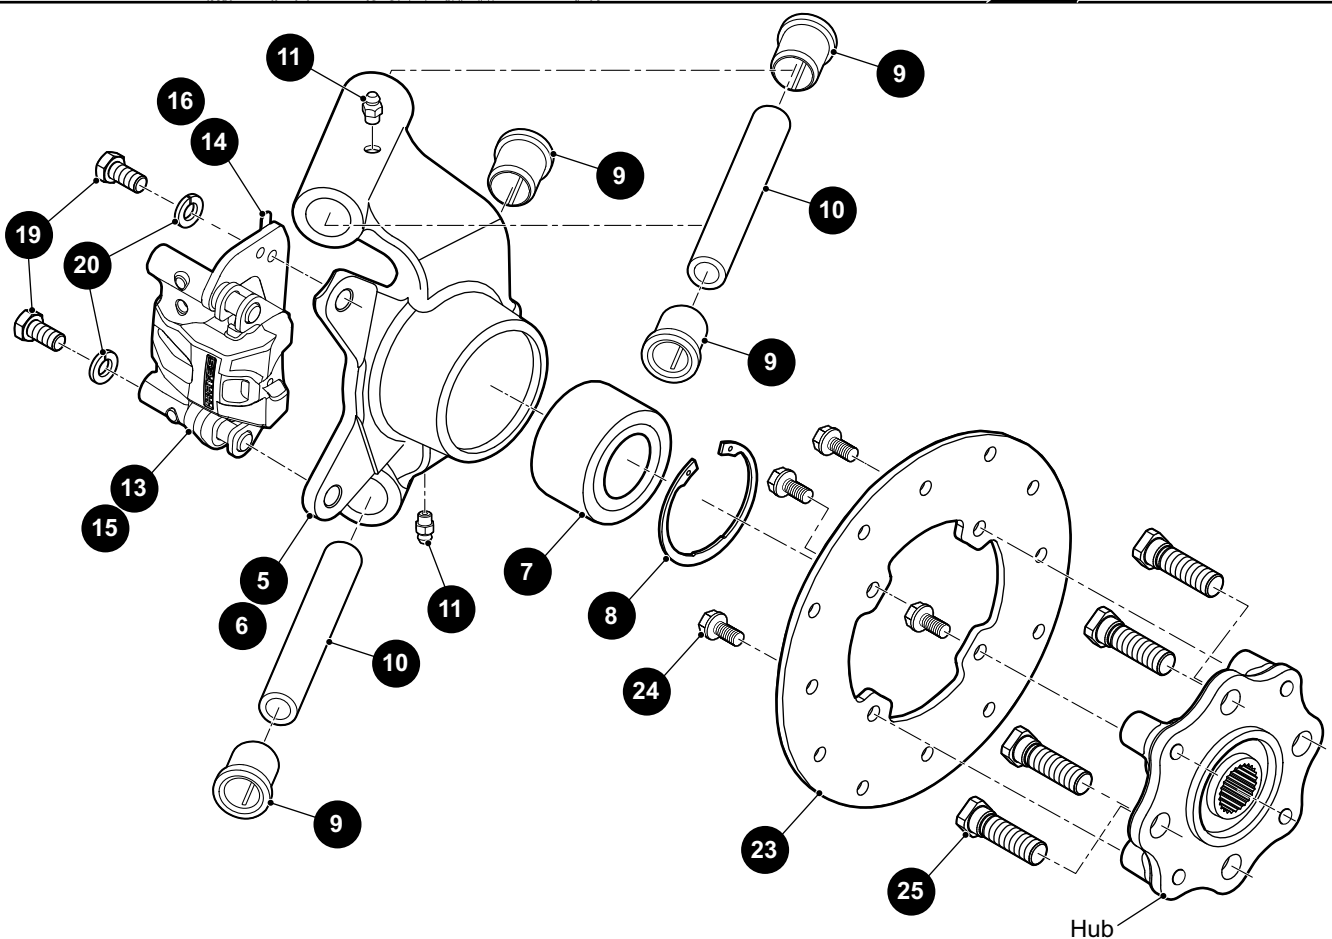

REAR SUSPENSION

- 1 Rear Spindle Assembly (Driver Side) includes items 3, 13, 19 - 26
- 2 Rear Spindle Assembly (Passenger Side) includes items 4, 15, 19 - 26
- 3 Spindle Assembly (Driver Side) includes items 5, 7 - 11
- 4 Spindle Assembly (Passenger Side) includes items 6 - 11
- 13 Brake Caliper Assembly (Driver Side) includes item 14
- 15 Brake Caliper Assembly (Passenger Side) includes item 16
- 22 Hub Assembly includes items 23 - 25