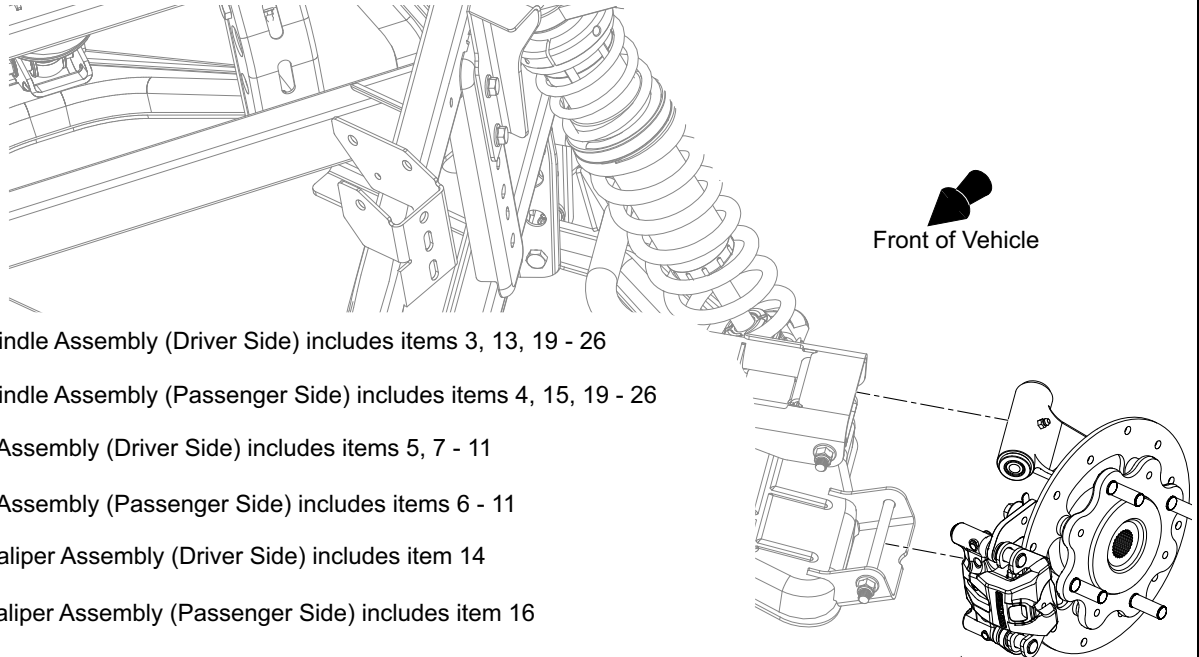

REAR SUSPENSION

- 1 Rear Spindle Assembly (Driver Side) includes items 3, 13, 19 - 26
- 2 Rear Spindle Assembly (Passenger Side) includes items 4, 15, 19 - 26
- 3 Spindle Assembly (Driver Side) includes items 5, 7 - 11
- 4 Spindle Assembly (Passenger Side) includes items 6 - 11
- 13 Brake Caliper Assembly (Driver Side) includes item 14
- 15 Brake Caliper Assembly (Passenger Side) includes item 16
- 22 Hub Assembly includes items 23 - 25