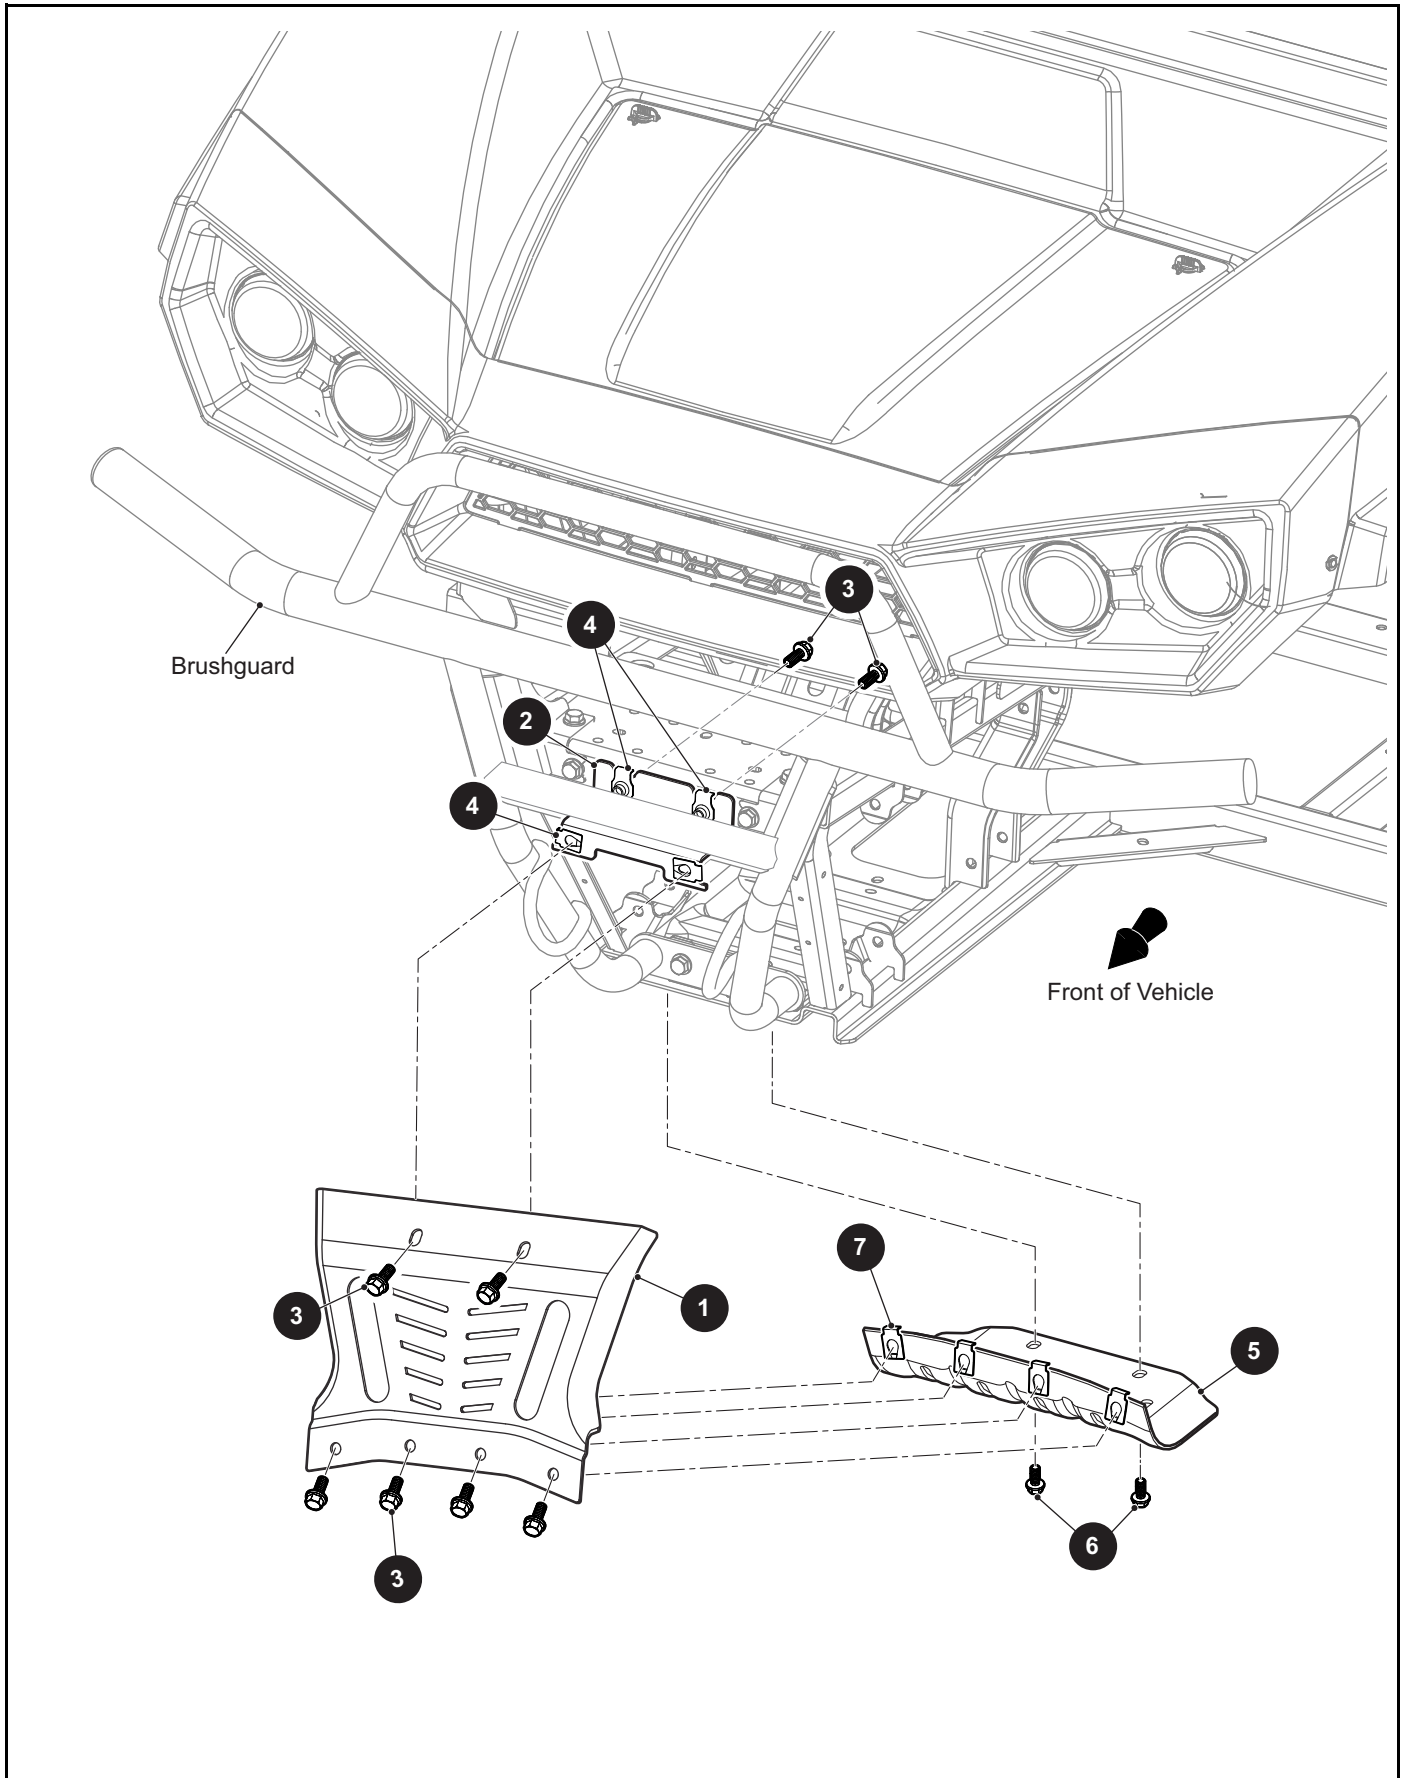

THE USE OF NON U.L. PARTS WILL VOID ANY U.L. LISTING.

When ordering parts, please specify the model and serial number of the product.

* Indicates a component that is not available as an individual part.

*** Indicates consult Customer Service Department for additional information.

ITEM	PART NO.	1 2 3 4 5	DESCRIPTION	QTY.
1	665176G0397		Frame Shield (Upper) (Black Texture).....	1
2	651894G0397		Shield Mount Bracket (Black Texture)	1
3	603799		Flanged Hex Head Bolt, M10 - 1.5 x 25mm Lg.....	8
4	603818		Barrel Clip, M10 - 1.5.....	4
5	652652G0397		Frame Shield (Lower) (Black Texture).....	1
6	603799		Flanged Hex Head Bolt, M10 - 1.5 x 25mm Lg.....	2
7	603818		Barrel Clip, M10 - 1.5.....	4