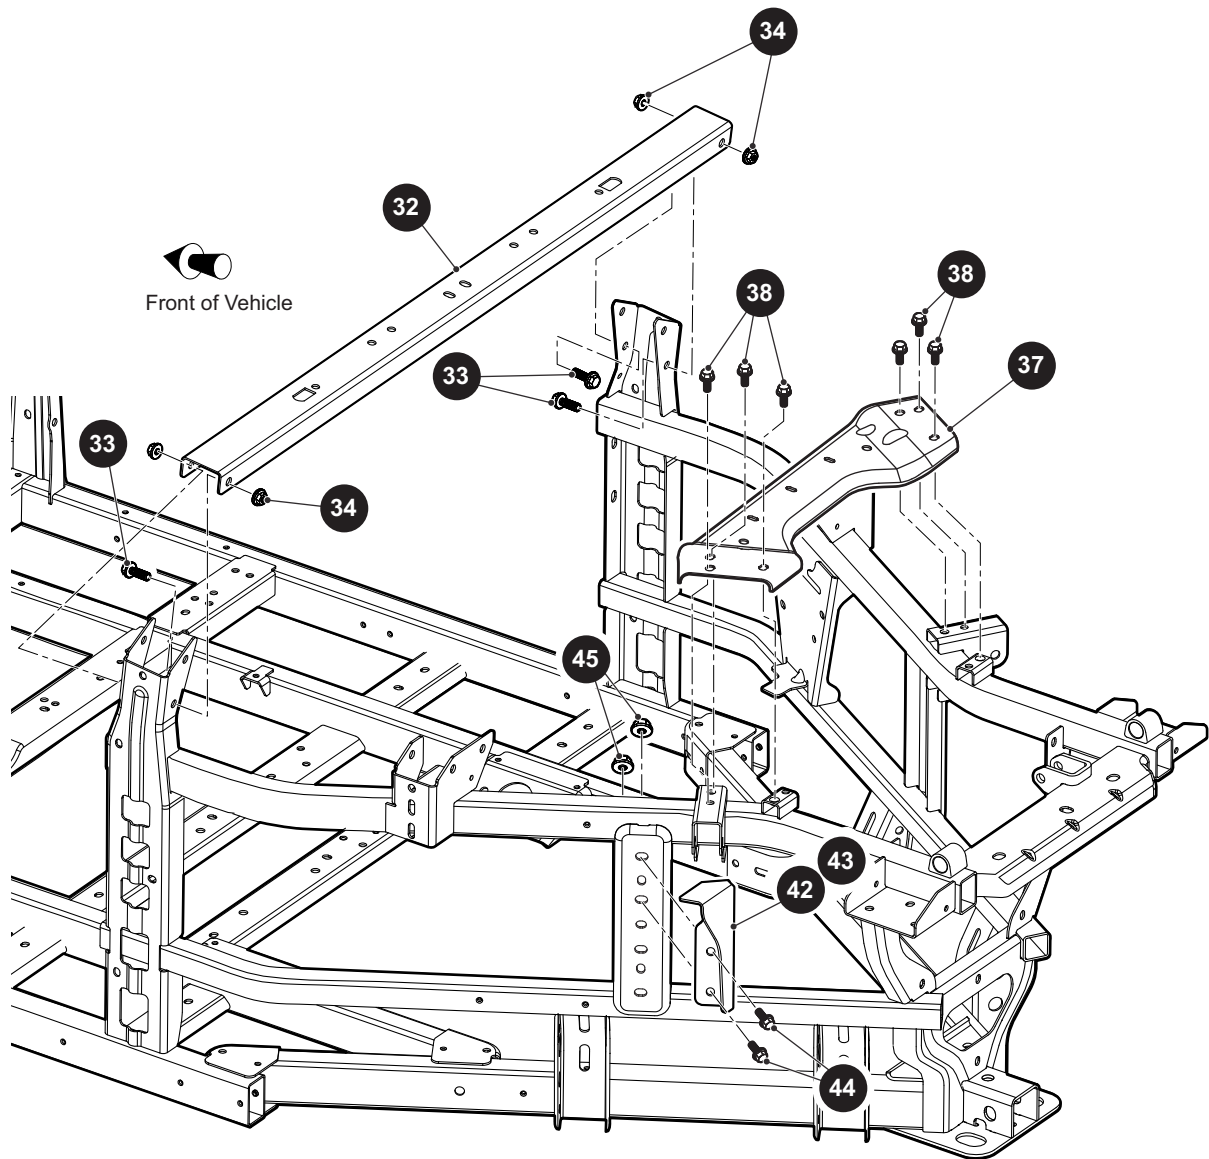

FRAME

THE USE OF NON U.L. PARTS WILL VOID ANY U.L. LISTING.

When ordering parts, please specify the model and serial number of the product.

* Indicates a component that is not available as an individual part.

*** Indicates consult Customer Service Department for additional information.

ITEM	PART NO.	1 2 3 4 5	DESCRIPTION	QTY.
32	642503G0390		Crossmember (B-pillar)	1
33	603799		Flanged Hex Head Bolt, M10 - 1.5 x 25mm Lg	4
34	600525		Lock Nut, M10 - 1.5.....	4
35				
36				
37	670661G0390		Shock Tower Brace, Rear	1
38	640723		Self Tapping Screw, M8 - 1.25 x 20mm Lg	6
39				
40				
41				
42	655042G1390		Bed Latch Bracket (Driver Side).....	1
43	655042G2390		Bed Latch Bracket (Passenger Side)	1
44	603799		Flanged Hex Head Bolt, M10 - 1.5 x 25mm Lg	2
45	600525		Lock Nut, M10 - 1.5.....	2