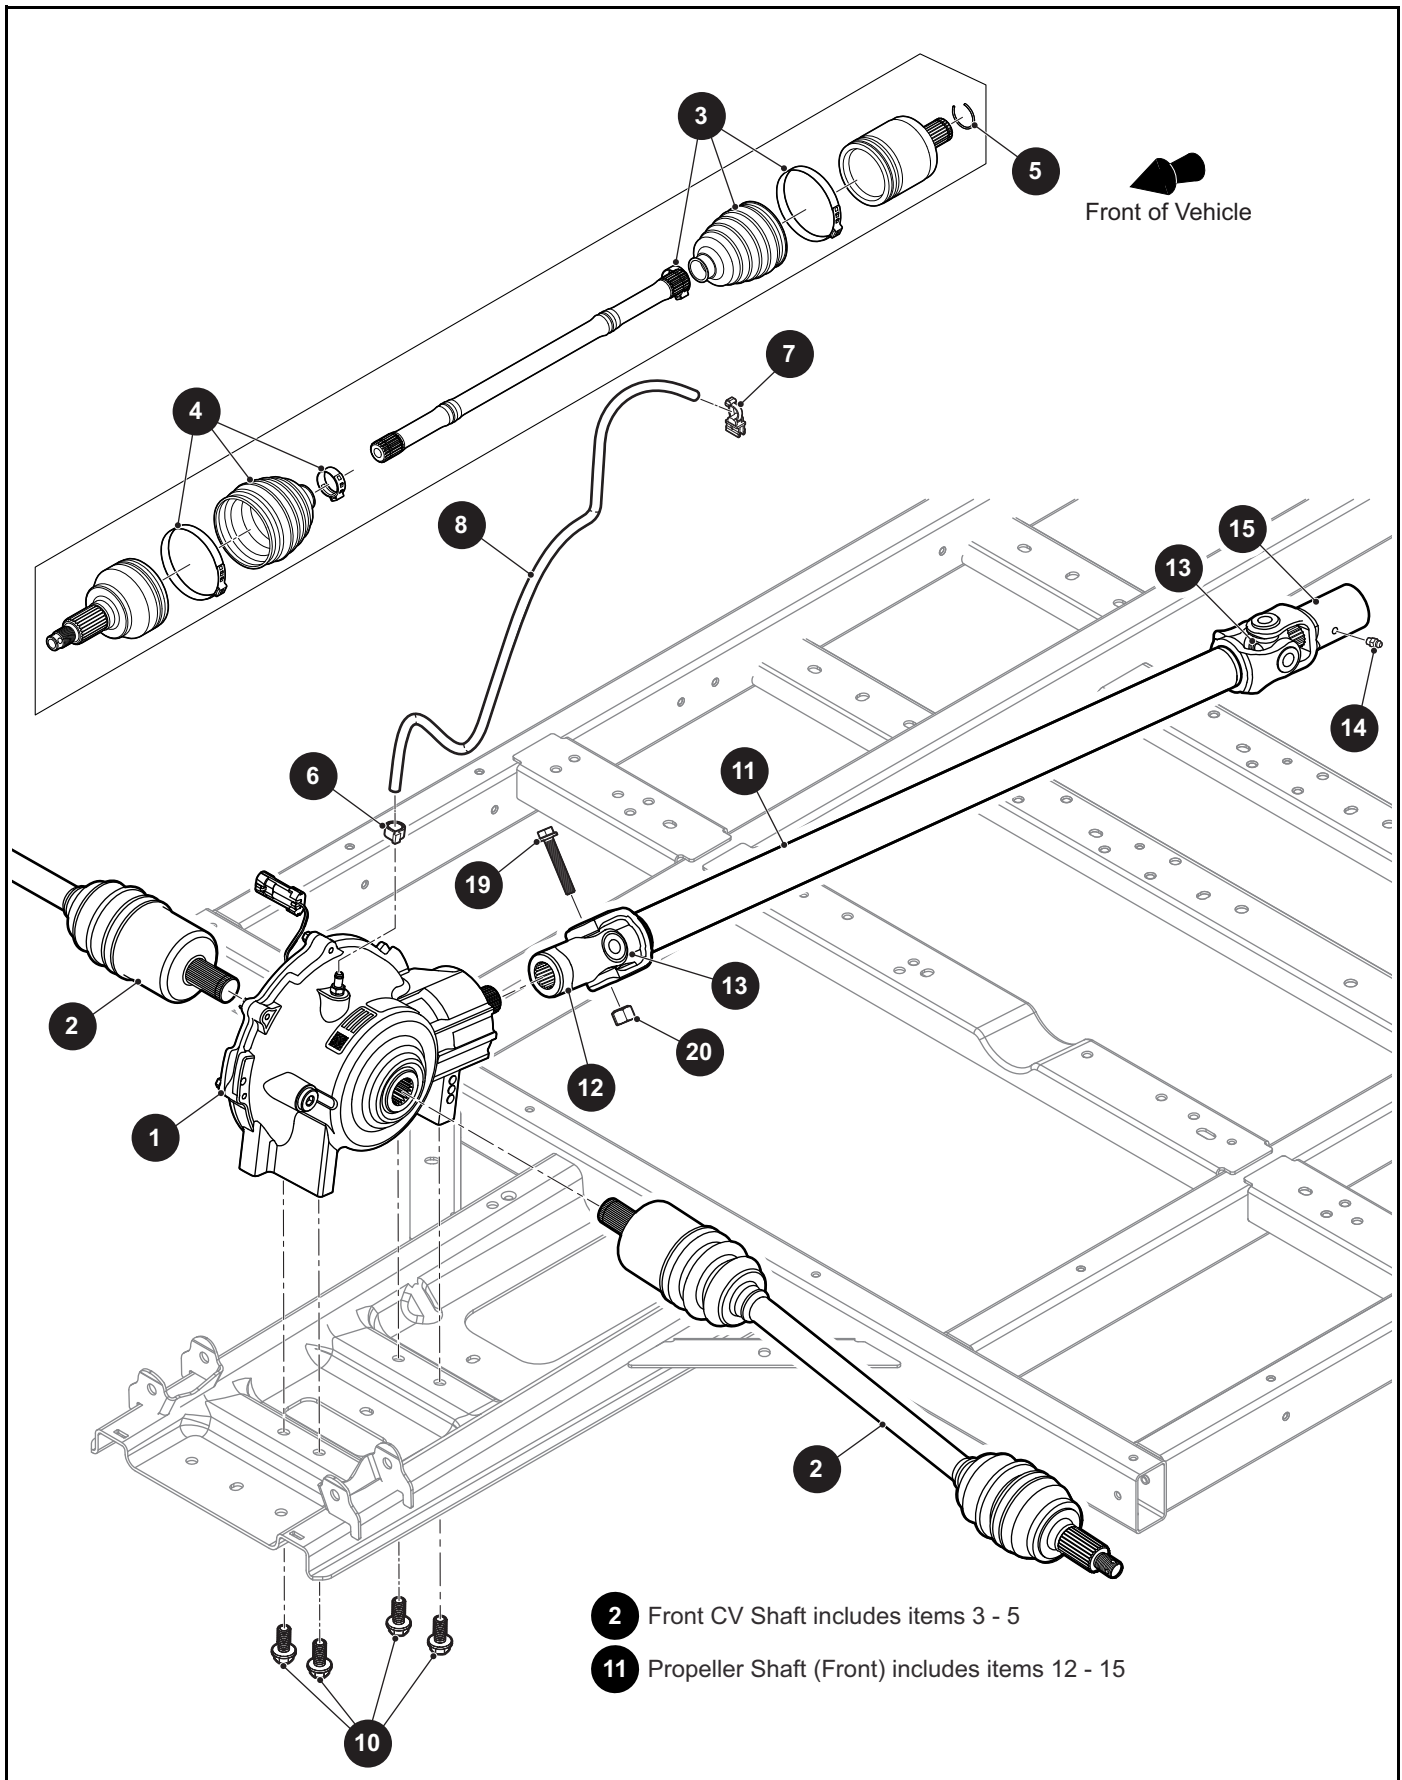

DRIVETRAIN - FRONT

DRIVETRAIN - FRONT

THE USE OF NON U.L. PARTS WILL VOID ANY U.L. LISTING.

When ordering parts, please specify the model and serial number of the product.

* Indicates a component that is not available as an individual part.

*** Indicates consult Customer Service Department for additional information.

ITEM	PART NO.	1 2 3 4 5	DESCRIPTION	QTY.
1	649762		Front Differential.....	1
2	651331		Front CV Shaft (Includes Items 3 - 5).....	1
3	654352		Boot Kit (Inboard)	1
4	654351		CV Boot Kit	1
5	654350		Clip	1
6	17618G1		Nylon Clamp, 8" Lg	1
7	646439		Cable Tie (Edge Clip).....	1
8	644294		Vent Hose (Front Differential), 6.35mm I.D.	1
9				
10	641289		Flanged Hex Head Bolt, 3/8" - 16 x 1" Lg (Grade 8).....	4
11	655007		Propeller Shaft (Front) (Includes Items 12 - 15).....	1
12	654354		Pin Yoke.....	1
13	654355		Cross And Bearing.....	2
14	654357		Grease Fitting	1
15	654356		Slip Yoke.....	1
16				
17				
18				
19	630804G01		Flanged Hex Head Bolt, 5/16" - 18 x 2" Lg	1
20	11098G6		Lock Nut, 5/16" - 18	1