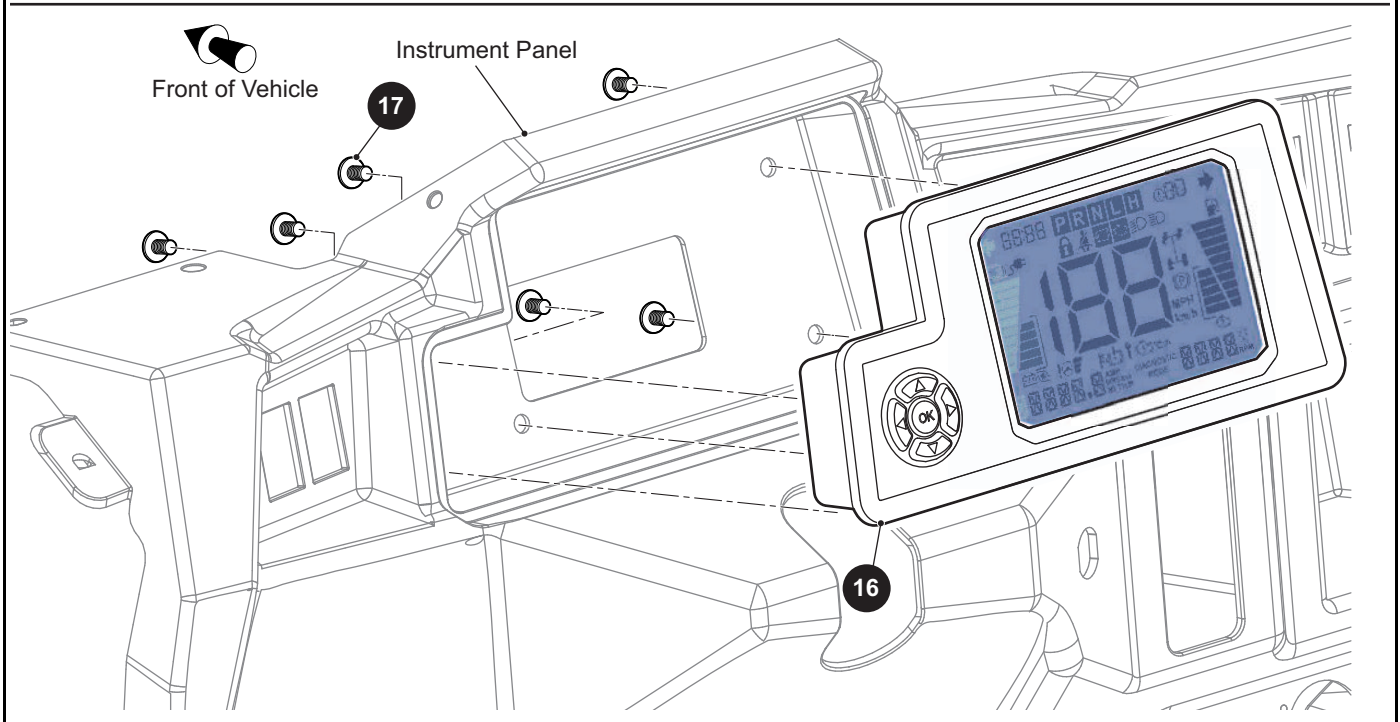

* Indicates a component that is not available as an individual part.

*** Indicates consult Customer Service Department for additional information.

ITEM	PART NO.	1 2 3 4 5	DESCRIPTION	QTY.
1	655440G01		Led Headlight, Low/High Beam (Driver Side)	1
2	655440G02		Led Headlight, Low/High Beam (Passenger Side).....	1
3	649803		Pan Head Torx Screw, M6 - 2.65 x 25mm Lg.....	3
4	659460		Spring.....	3