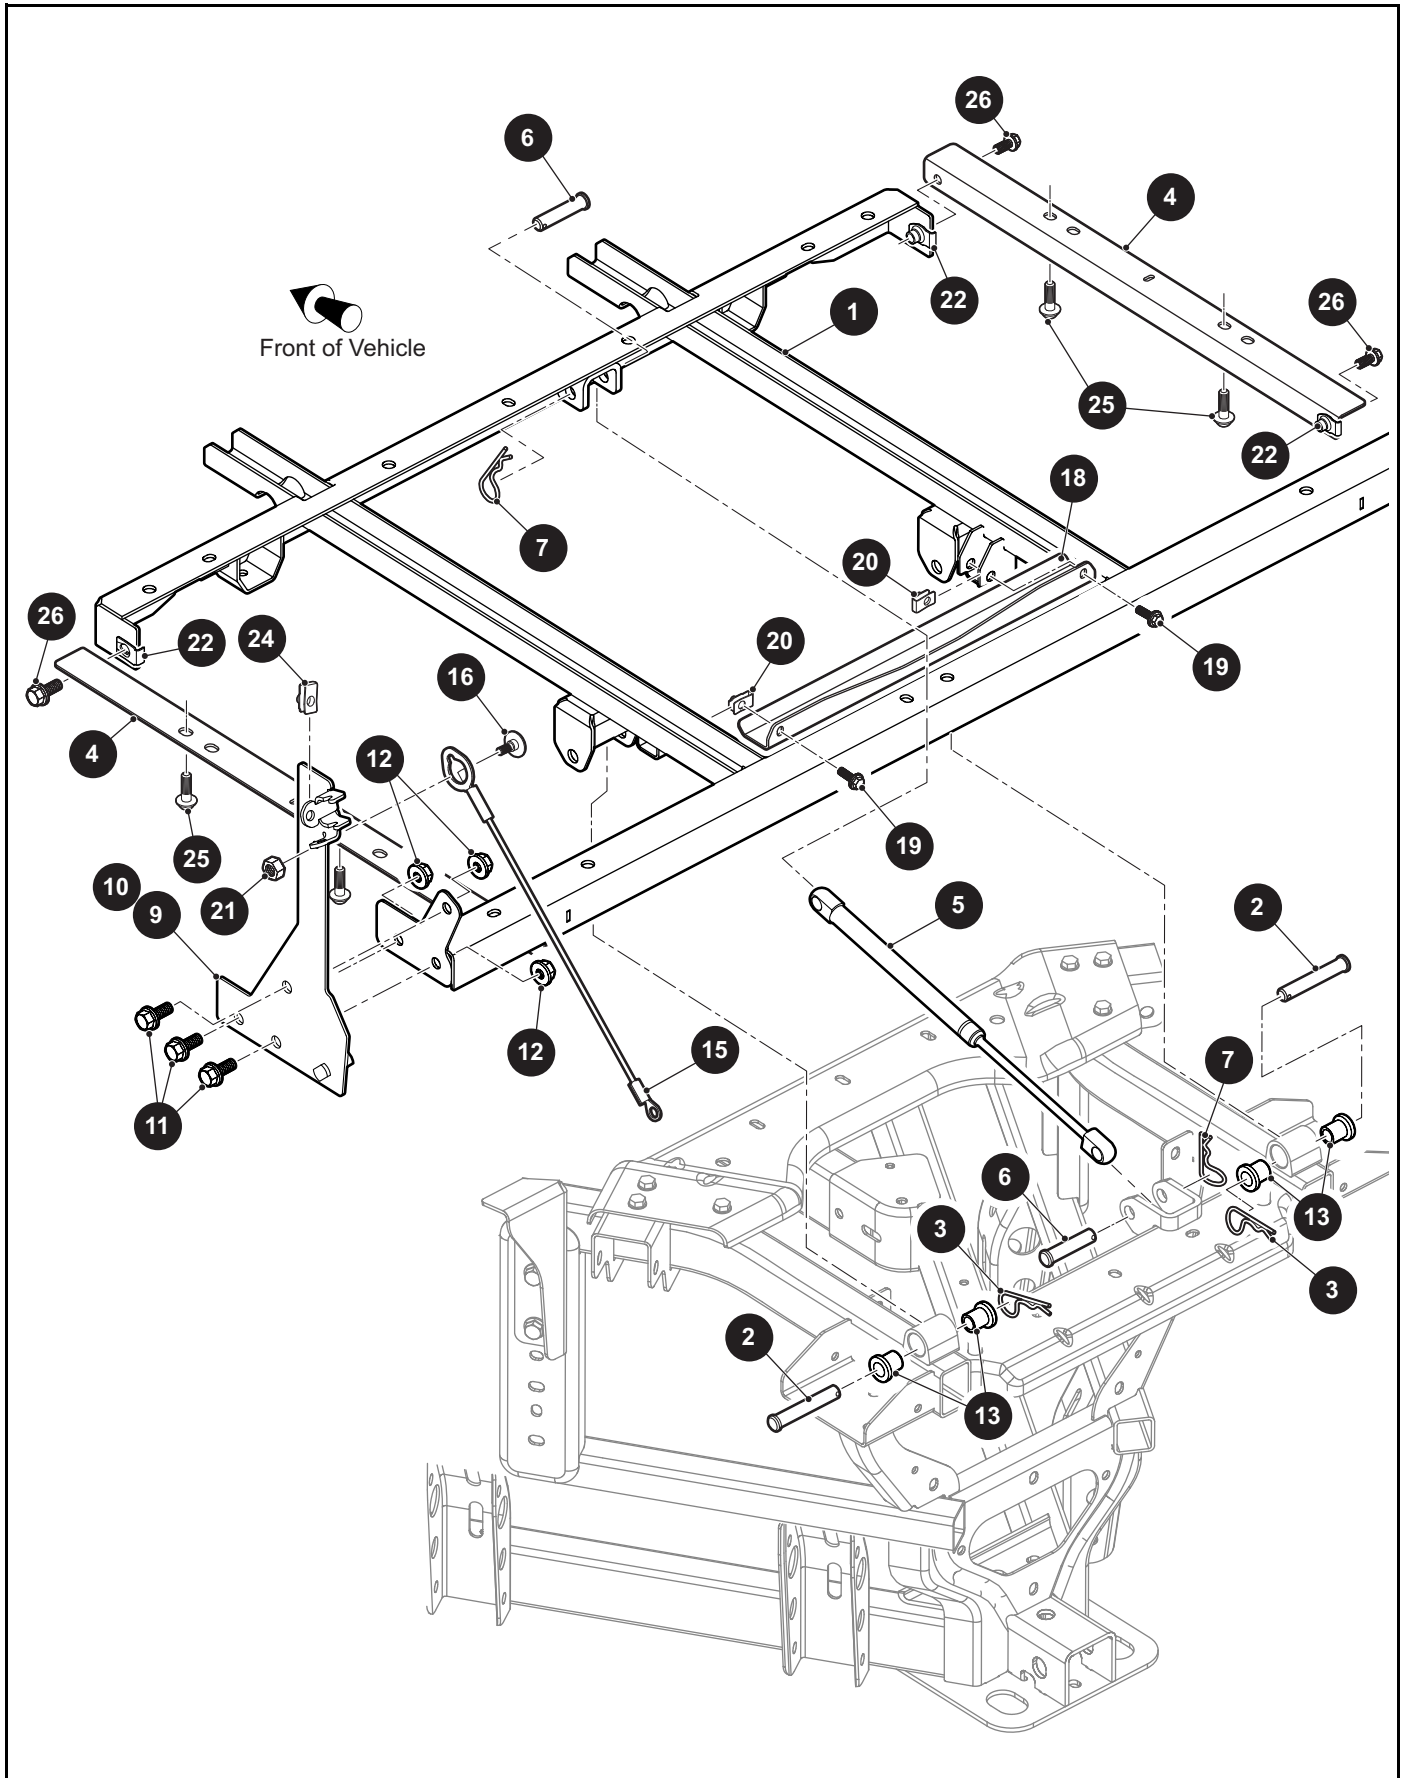

TRUCK BED

THE USE OF NON U.L. PARTS WILL VOID ANY U.L. LISTING.

When ordering parts, please specify the model and serial number of the product.

* Indicates a component that is not available as an individual part.

*** Indicates consult Customer Service Department for additional information.

ITEM	PART NO.	1 2 3 4 5	DESCRIPTION	QTY.
1	653088G0390		Bed Frame	1
2	14443G10		Clevis Pin, .50" x 3" Lg.....	2
3	21683G1		Cotter Pin, .320" x 2.969"	2
4	653645G0390		Reinforced Bracket (Bed Bottom)	2
5	655485		Gas Spring	1
6	14443G12		Clevis Pin, .50" x 2.22" Lg.....	2
7	21683G1		Cotter Pin, .320" x 2.969"	2
8				
9	644842G1390		Tailgate Bracket (Driver Side)	1
10	644842G2390		Tailgate Bracket (Passenger Side).....	1
11	603799		Flanged Hex Head Bolt, M10 - 1.5 x 25mm Lg.....	6
12	600525		Lock Nut, M10 - 1.5.....	6
13	624030		Flanged Bushing	4
14				
15	651635		Tailgate Cable Assembly.....	2
16	653691		Shoulder Bolt, .350"/ .188" Lg.....	2
17				
18	646493G0390		Bed Stop Center Bracket	1
19	606264		Flanged Hex Head Bolt, M6 - 1 x 20mm Lg.....	2
20	602409		Barrel Clip, M6 - 1	2
21	00550G1		Hex Nut (Internal Lock)	2
22	649696		Barrell Clip, M8 - 1.25	4
23				
24	602409		Barrel Clip, M6 - 1	2
25	654108		Self Tapping Screw, M8 x 20mm Lg.....	4
26	606261		Flanged Hex Head Bolt, M8 - 1.25 x 20mm Lg.....	4