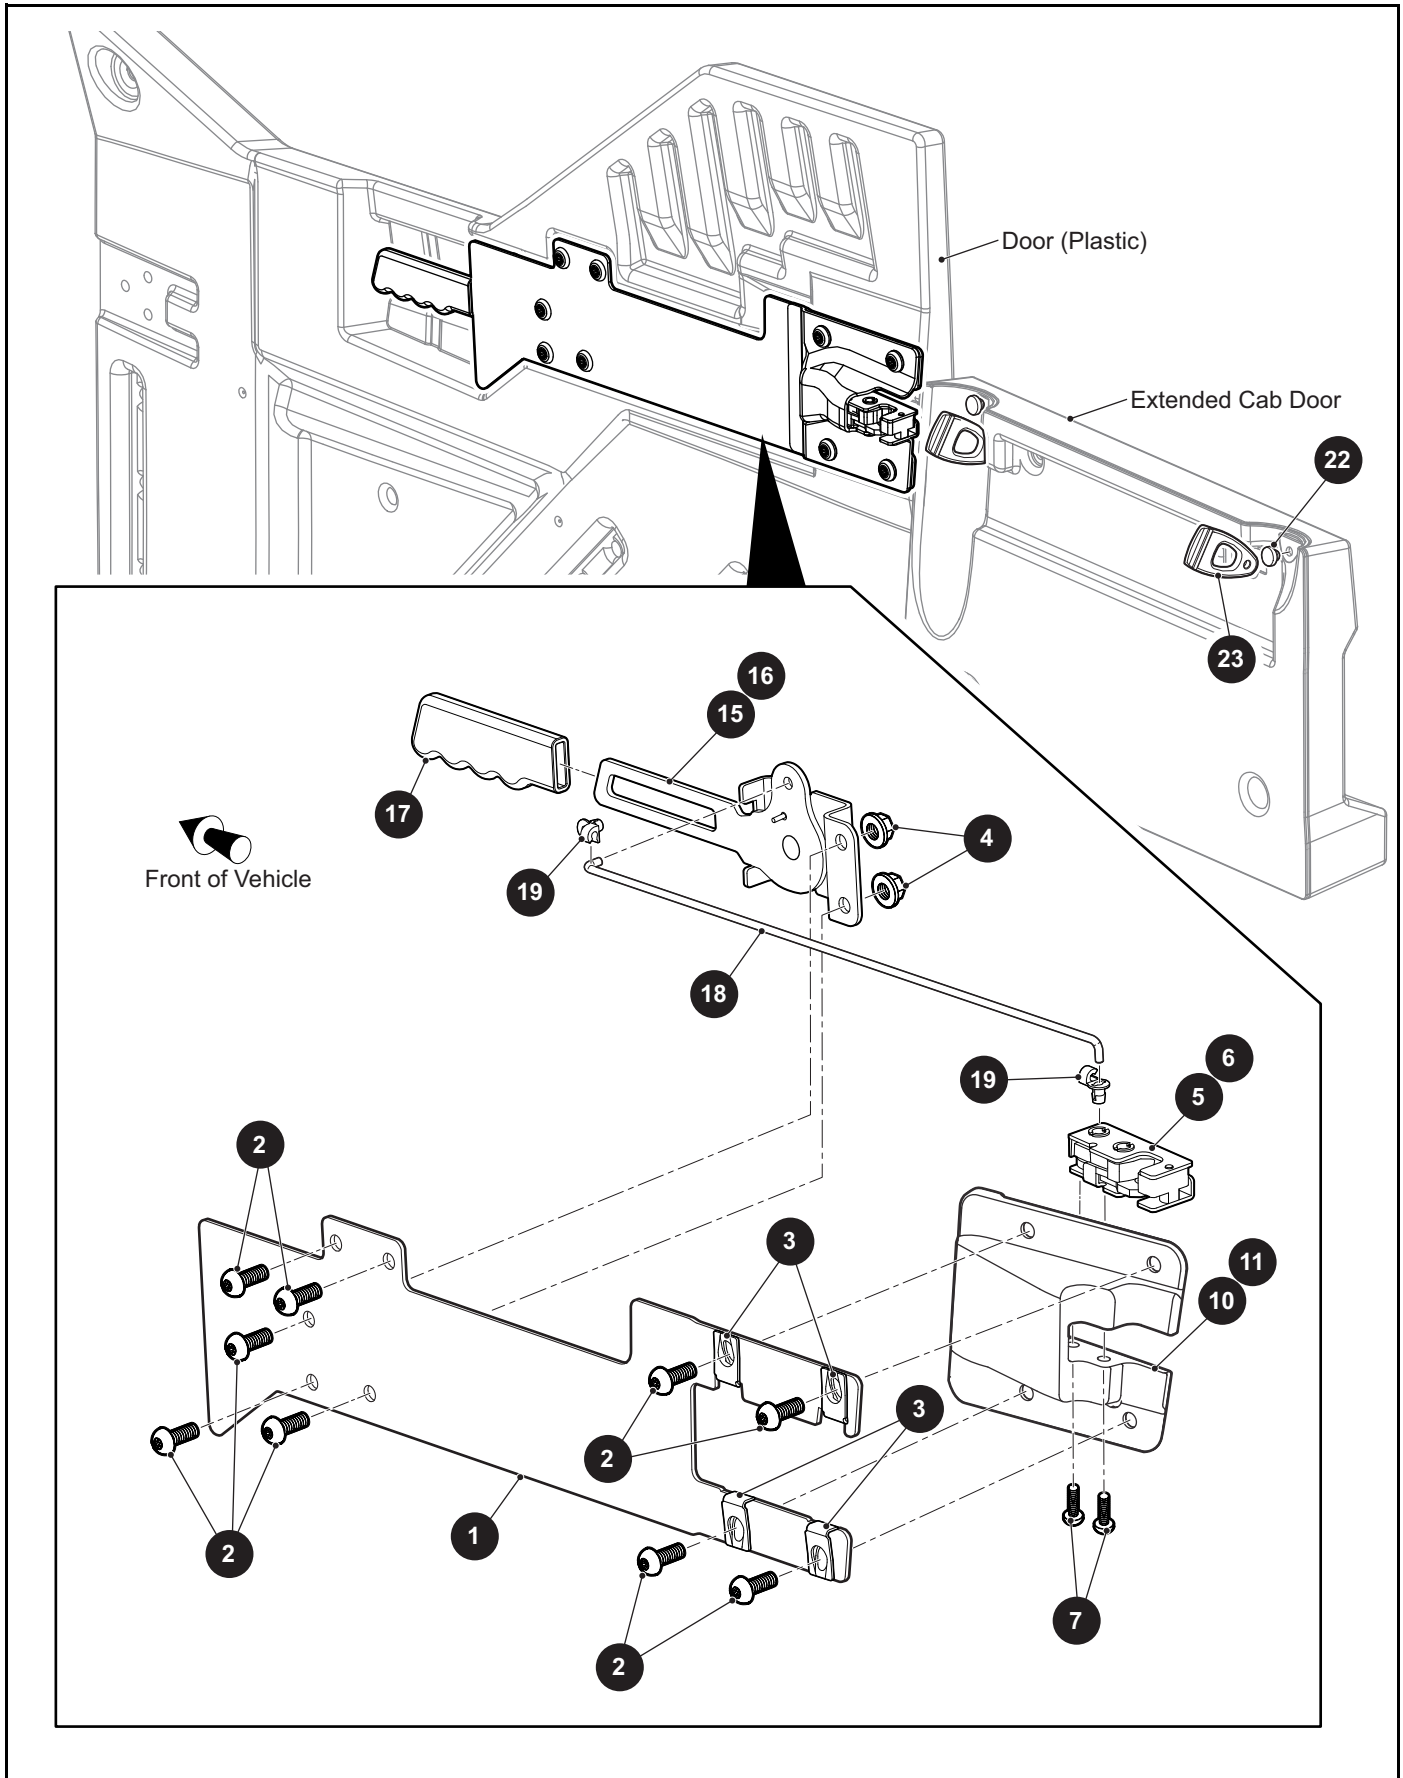

THE USE OF NON U.L. PARTS WILL VOID ANY U.L. LISTING.

When ordering parts, please specify the model and serial number of the product.

* Indicates a component that is not available as an individual part.

*** Indicates consult Customer Service Department for additional information.

ITEM	PART NO.	1 2 3 4 5	DESCRIPTION	QTY.
1	649618G0390		Cover Plate (Inner Door)	1
2	646371		Pan Head Bolt, M8 - 1.25 x 20mm Lg	9
3	649696		Barrel Clip, M8 - 1.25	4
4	645956		Flanged Hex Lock Nut, M8 - 1.25	2
5	647318G01		Door Latch (Driver Side)	1
6	647318G02		Door Latch (Passenger Side).....	1
7	650084		Button Head Torx Bolt with Patch Lock, M6 - 1 x 20mm Lg	2
8				
9				
10	664252G2390		Latch Mount Bracket (Passenger Side)	1
11	664252G1390		Latch Mount Bracket (Driver Side).....	1
12				
13				
14				
15	649300G01		Door Lever Assembly (Driver Side).....	1
16	649300G02		Door Lever Assembly (Passenger Side)	1
17	648236		Grip	1
18	647301		Push Rod (Door)	1
19	656804		Push Rod Clip	2
20				
21				
22	646166		Bumper Stop (Rubber).....	2
23	647484		Rubber Strap.....	2