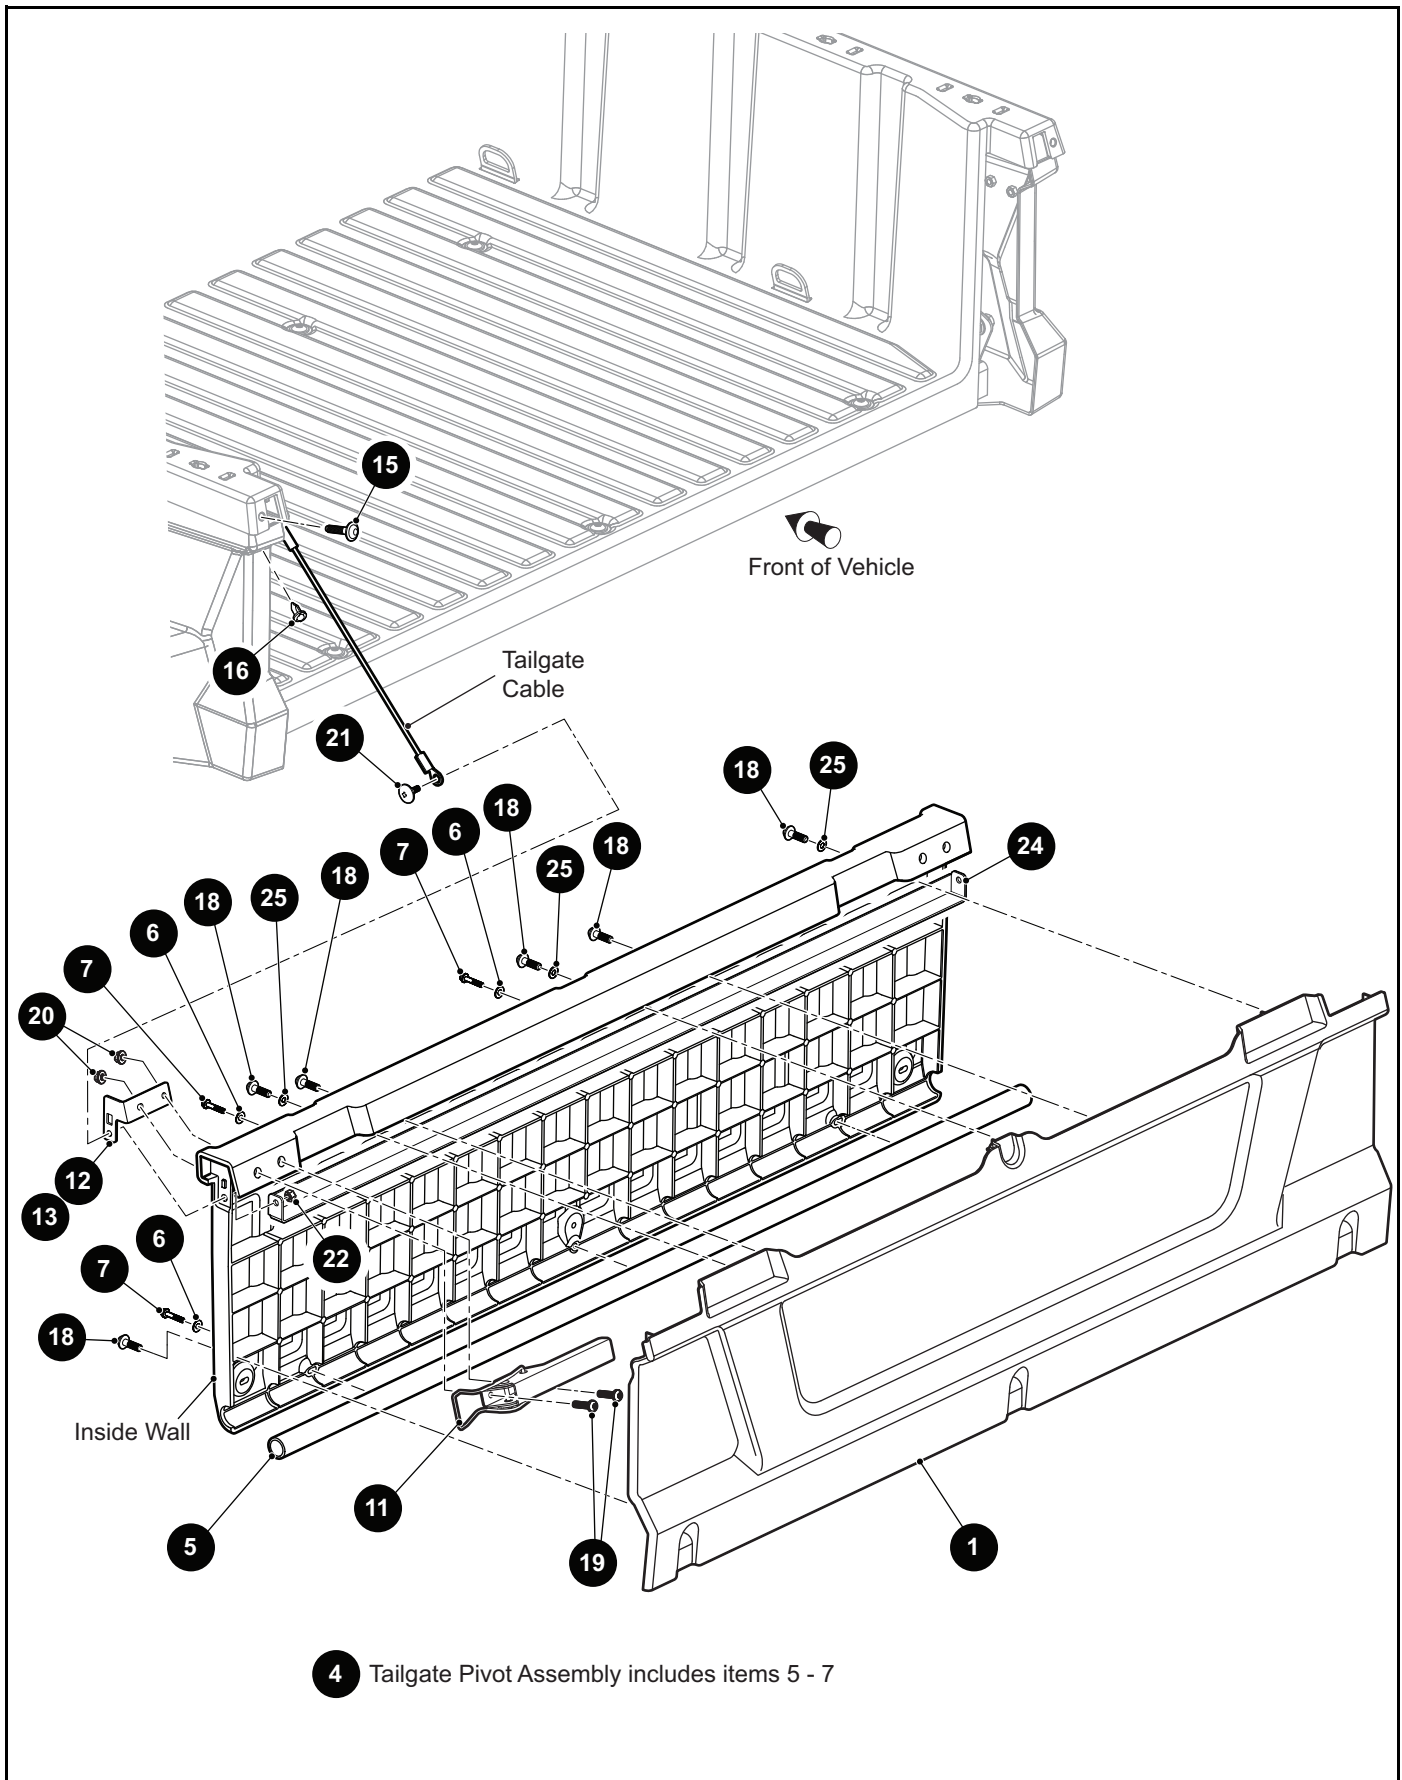

TRUCK BED

THE USE OF NON U.L. PARTS WILL VOID ANY U.L. LISTING.

When ordering parts, please specify the model and serial number of the product.

* Indicates a component that is not available as an individual part.

*** Indicates consult Customer Service Department for additional information.

ITEM	PART NO.	1 2 3 4 5	DESCRIPTION	QTY.
1	641184G02		Tailgate Panel.....	1
2				
3				
4	650968		Tailgate Pivot Assembly (Includes Items 5 - 7).....	1
5	642882		Pivot Tube.....	1
6	00559G5		Flat Washer, #10.....	3
7	635530		Hex Head Taptite Screw, #10 - 32 x 11/16" Lg	3
8				
9				
10				
11	663143		Tailgate Latch Assembly.....	2
12	644871G1390		Latch Mount Bracket (Driver Side).....	1
13	644871G2390		Latch Mount Bracket (Passenger Side)	1
14				
15	645323		Button Head Torx Screw, M6 - 1 x 23.4mm Lg.....	2
16	667790		Removable Rivet, .320"	2
17				
18	646047		Button Head Torx Plastite Screw, M6 - 2.14 x 20mm Lg.....	6
19	601326		Button Head Torx Bolt, M6 - 1 x 20mm Lg	2
20	601476		Lock Nut, M6 - 1.....	2
21	653691		Shoulder Bolt, .350" x .188" Lg	2
22	00550G1		Hex Nut (Internal Lock)	2
23				
24	653026G0390		Tailgate Support	1
25	608747		Flat Washer, M6 - 1.5.....	3