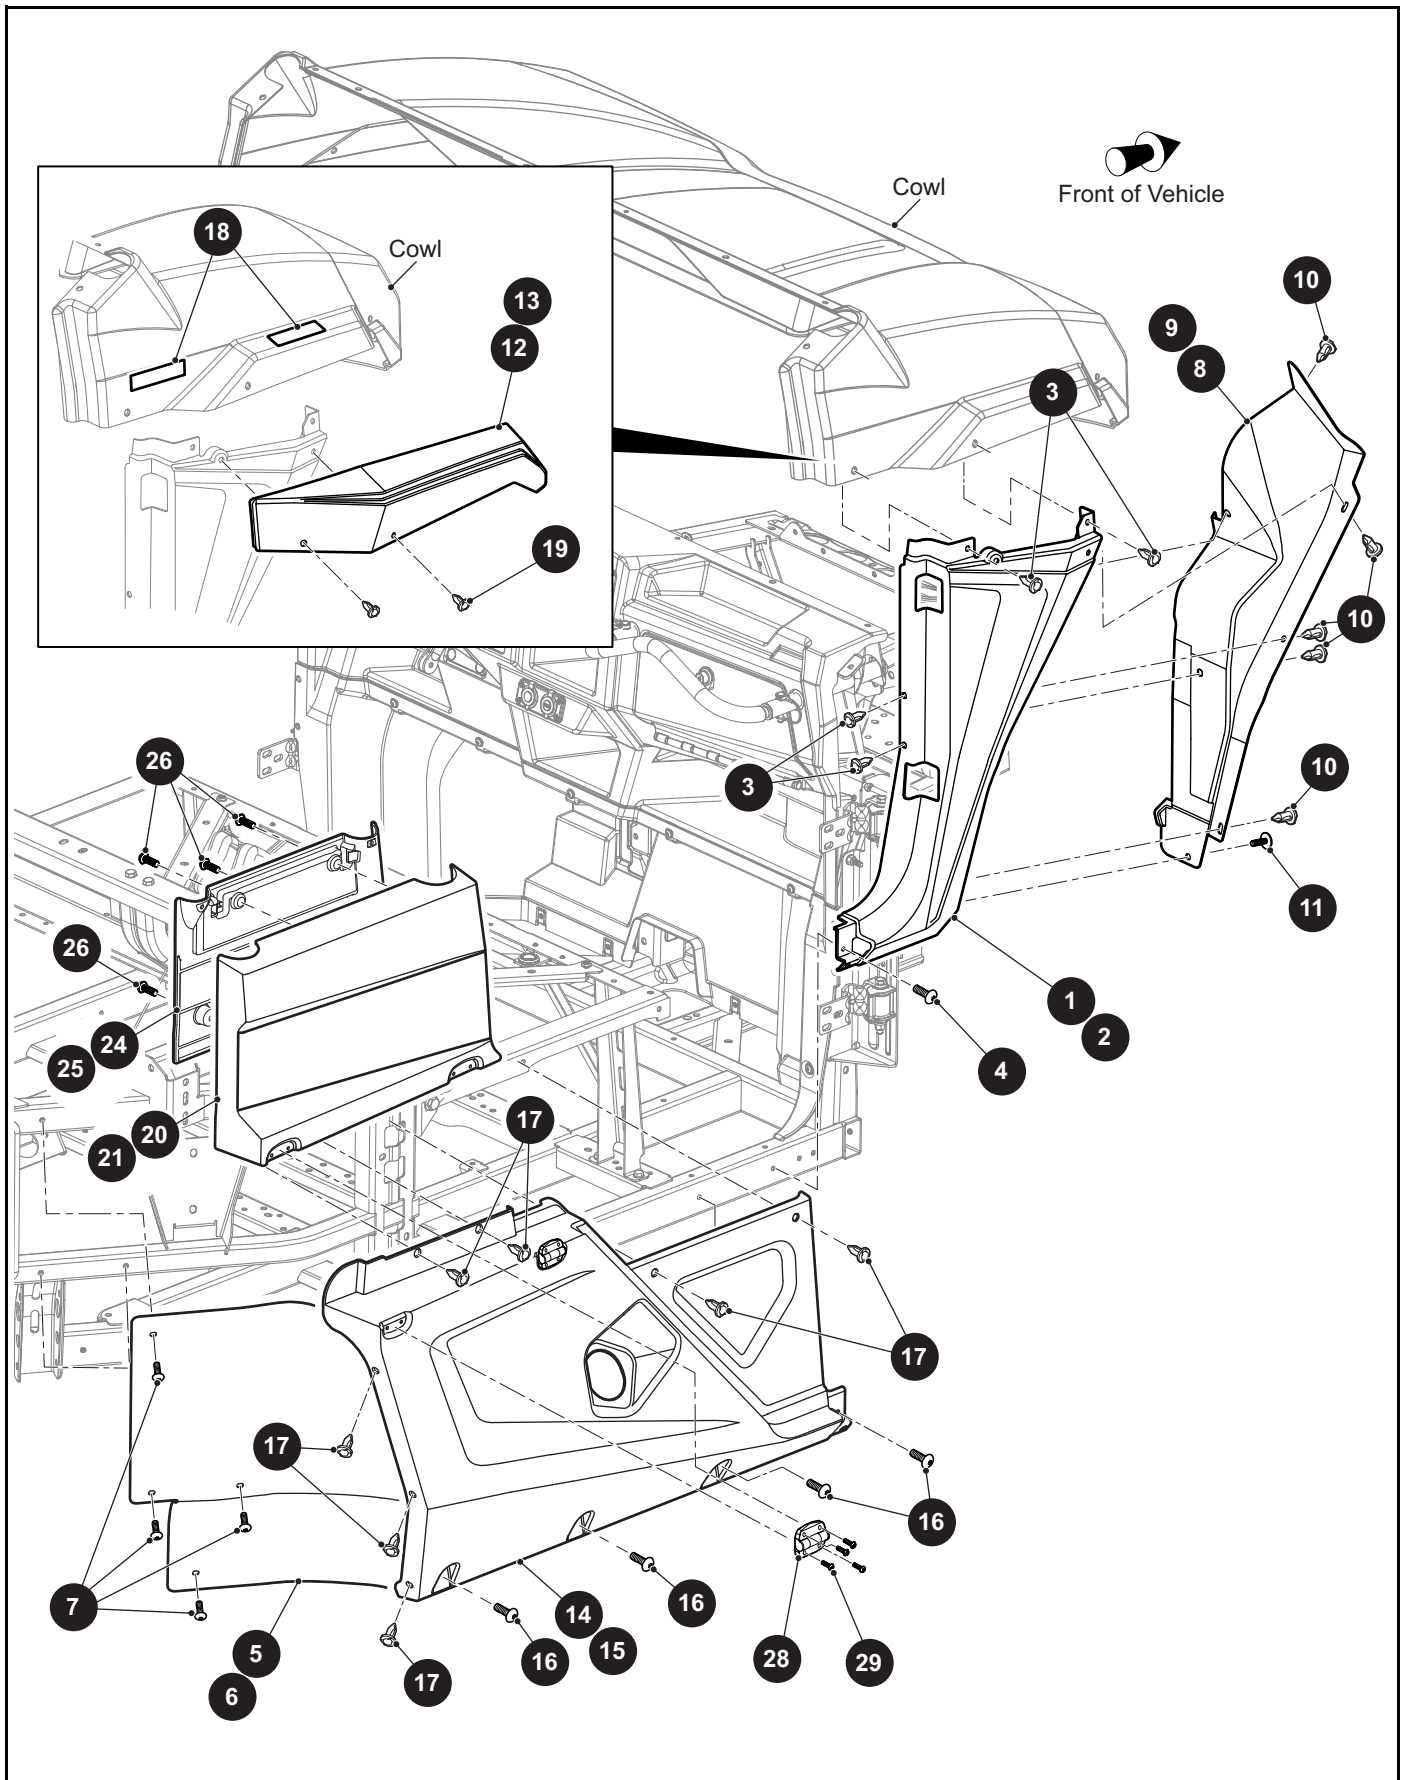

BODY

THE USE OF NON U.L. PARTS WILL VOID ANY U.L. LISTING.

When ordering parts, please specify the model and serial number of the product.

* Indicates a component that is not available as an individual part.

*** Indicates consult Customer Service Department for additional information.

ITEM	PART NO.	1 2 3 4 5	DESCRIPTION	QTY.
1	655503G01		Front Fender (Driver Side)	1
2	655503G02		Front Fender (Passenger Side).....	1
3	667790		Removable Rivet, .320"	4
4	644969		Pan Washer Head Self Tapping Screw, M6 - 1 x 20mm Lg	1
5	642510G01		Rear Wheel Well (Driver Side)	1
6	642510G02		Rear Wheel Well (Passenger Side)	1
7	644969		Pan Washer Head Self Tapping Screw, M6 - 1 x 20mm Lg	4
8	655505G01		Fender Liner (Driver Side).....	1
9	655505G02		Fender Liner (Passenger Side).....	1
10	667790		Removable Rivet, .320"	5
11	644969		Pan Washer Head Self Tapping Screw, M6 - 1 x 20mm Lg	1
12	655504G01		Fender Flare (Driver Side)	1
13	655504G02		Fender Flare (Passenger Side).....	1
14	641177G01		Rear Quarter Panel (Driver Side).....	1
15	641177G02		Rear Quarter Panel (Passenger Side)	1
16	644969		Pan Washer Head Self Tapping Screw, M6 - 1 x 20mm Lg	4
17	667790		Removable Rivet, .320"	7
18	658355G01		Double Sided Tape Pad, 5"	2
19	644969		Pan Washer Head Self Tapping Screw, M6 - 1 x 20mm Lg	2
20	641180G01		Extended Cab Door (Driver Side)	1
21	641180G02		Extended Cab Door (Passenger Side).....	1
22				
23				
24	645572G01		Door Inner Cover, Extended Cab (Driver Side).....	1
25	645572G02		Door Inner Cover, Extended Cab (Passenger Side)	1
26	646047		Button Head Torx Plastite Screw, M6 - 2.14 x 20mm Lg.....	4
27				
28	644476		Hinge.....	2
29	646140		Cheese Head Torx Screw, Thread Forming, M4 - 1.79 x 16mm Lg	4