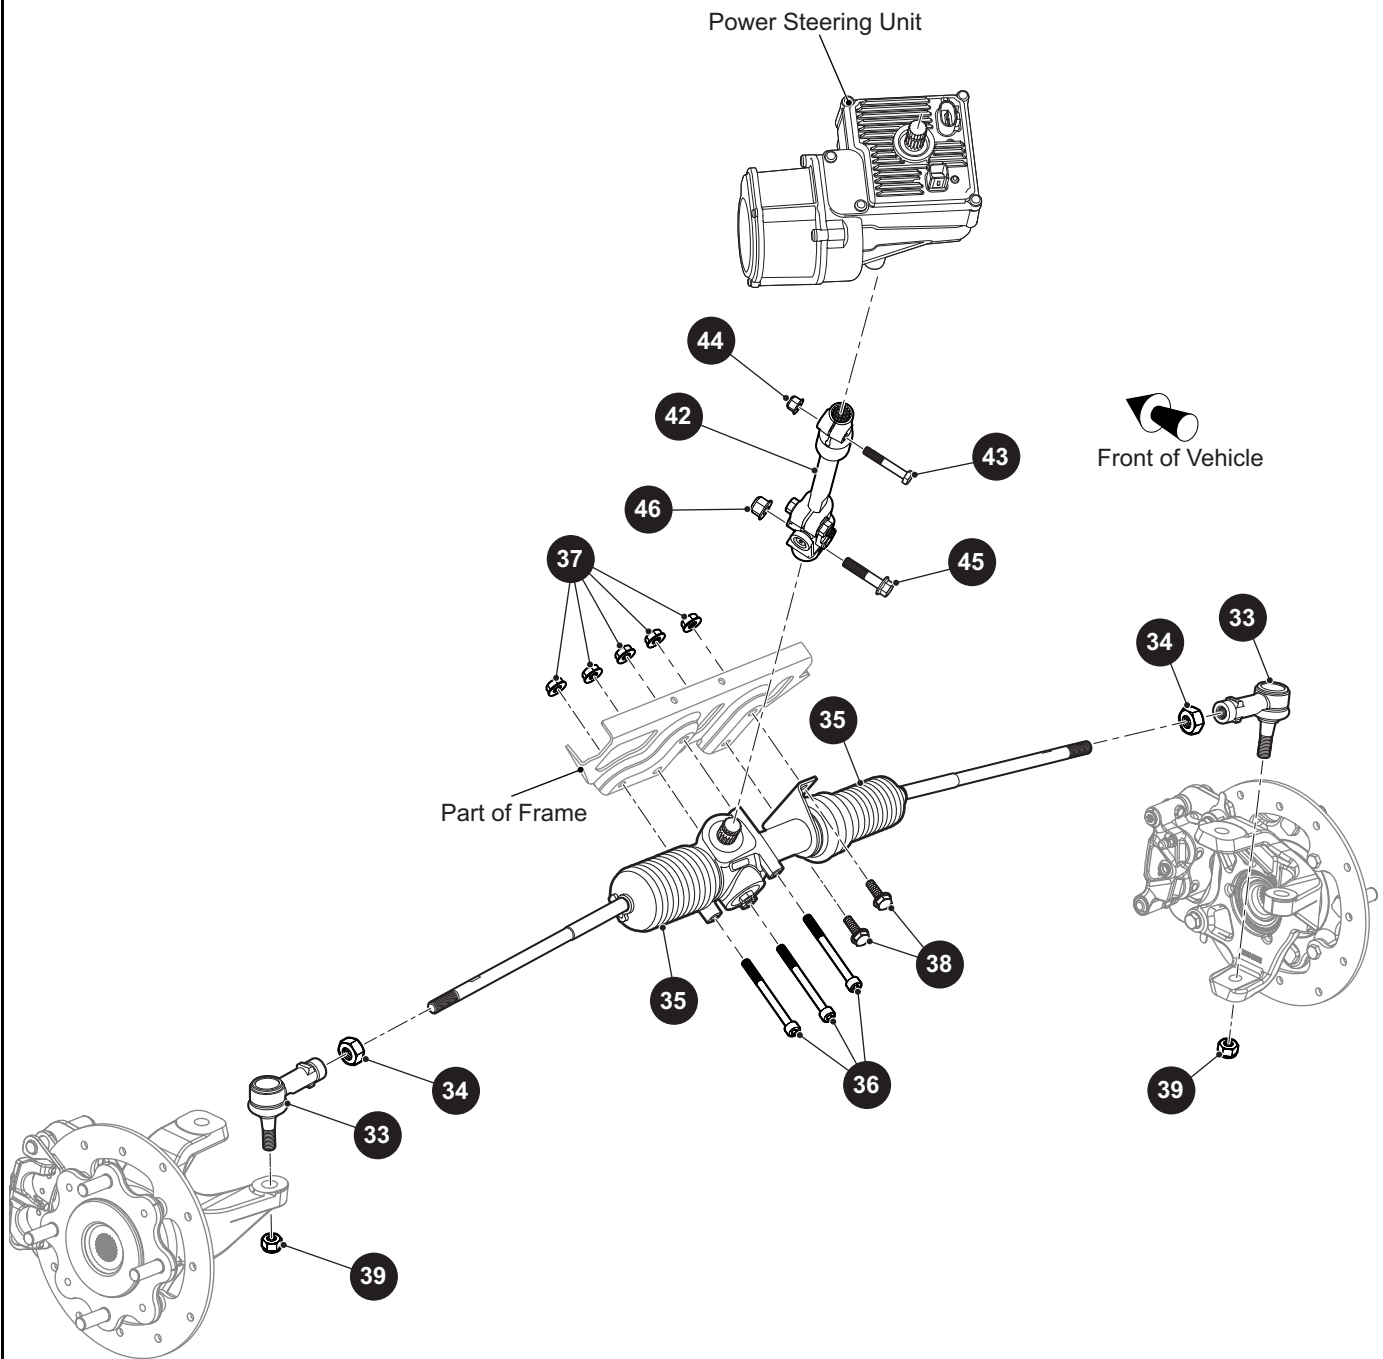

STEERING

32 Steering Rack Assembly includes items 33 - 35

THE USE OF NON U.L. PARTS WILL VOID ANY U.L. LISTING.

When ordering parts, please specify the model and serial number of the product.

* Indicates a component that is not available as an individual part.

*** Indicates consult Customer Service Department for additional information.

ITEM	PART NO.	1 2 3 4 5	DESCRIPTION	QTY.
32	650783		Steering Rack Assembly (Includes Items 33 - 35)	1
33	655220		Rod End.....	2
34	655221		Jam Nut	2
35	655222		Bellows And Clamps Kit.....	1
36	605254		Socket Head Bolt, M8 - 1.25 x 90mm Lg	3
37	645956		Flanged Hex Lock Nut, M8 - 1.25	5
38	606261		Flanged Hex Head Bolt, M8 - 1.25 x 20mm Lg	2
39	647672		Lock Nut, M12 - 1.5.....	2
40				
41				
42	644979		Lower Intermediate Shaft	1
43	649756		Hex Head Bolt, M8 - 1.25 x 50mm Lg (Grade 10.9).....	1
44	645956		Flanged Hex Lock Nut, M8 - 1.25	1
45	650475		Flanged Hex Head Bolt, M10 - 1.5 x 40mm Lg (Grade 10.9).....	1
46	648753		Flanged Lock Nut, M10 - 1.5.....	1