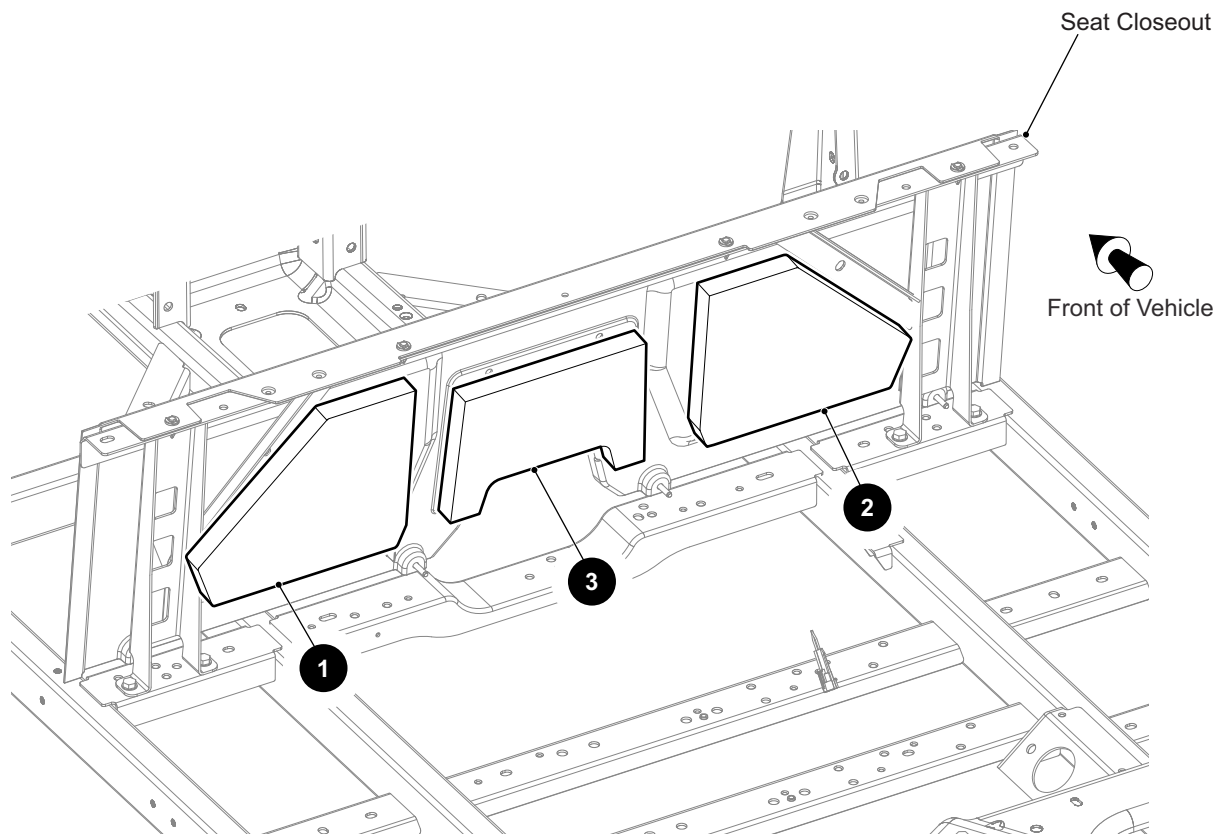

THE USE OF NON U.L. PARTS WILL VOID ANY U.L. LISTING.

When ordering parts, please specify the model and serial number of the product.

* Indicates a component that is not available as an individual part.

*** Indicates consult Customer Service Department for additional information.

ITEM	PART NO.	1 2 3 4 5 DESCRIPTION	QTY.
1	662620	Seat Closeout Foam (Driver Side)	1
2	662621	Seat Closeout Foam (Passenger Side).....	1
3	662619	Seat Closeout Foam (Center)	1