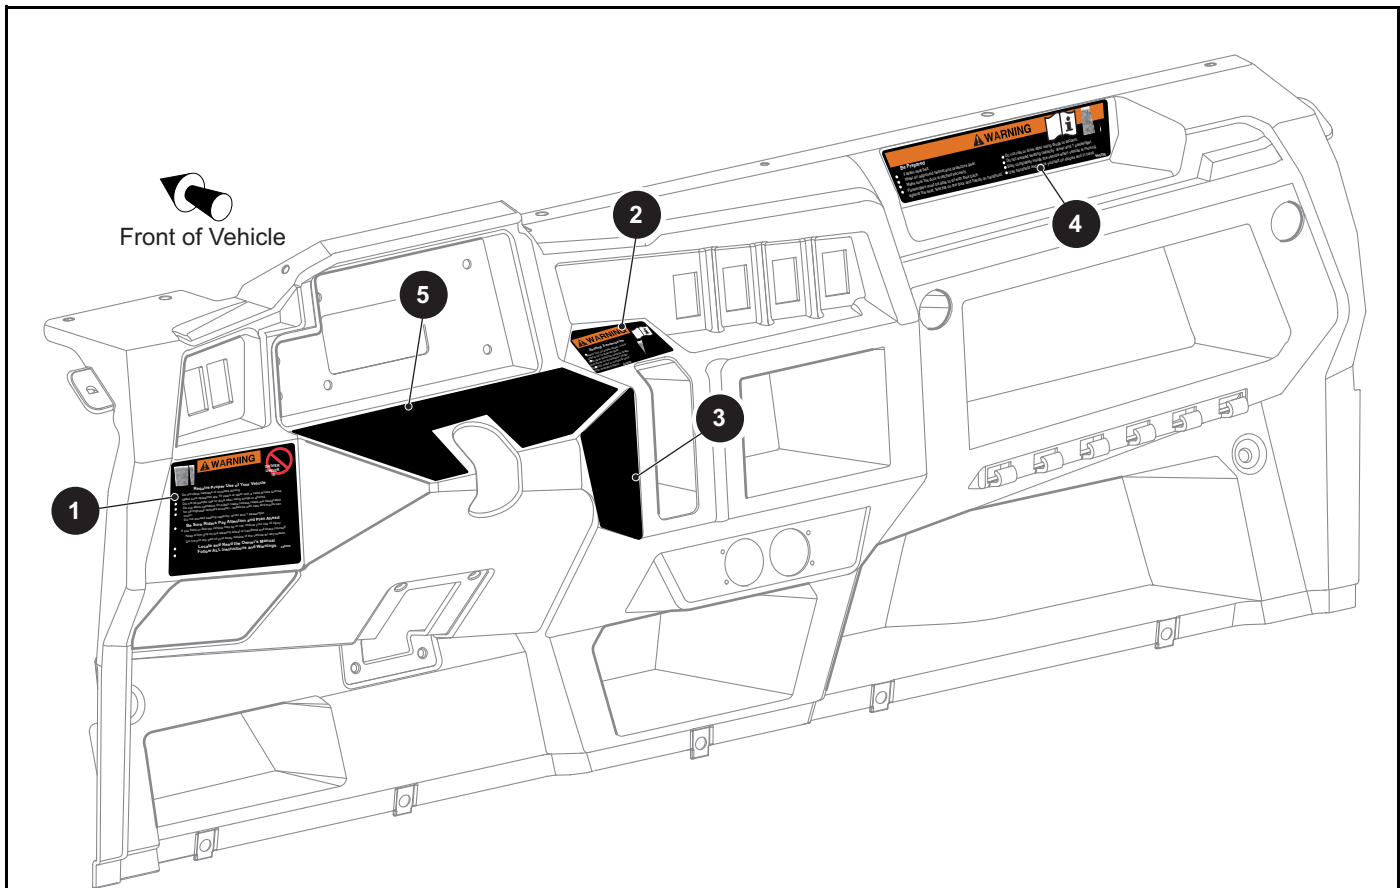

DECALS AND LABELS

1

WARNING

Require Proper Use of Your Vehicle

- Do not allow careless or reckless driving.
- Make sure operators are 16 years or older with a valid drivers license.
- Do not let people ride or drive after using drugs or alcohol.
- Do not allow operation on public roads (unless roads are designated for off-highway vehicles access) - collisions with cars and trucks can occur.
- Do not exceed seating capacity: driver and 1 passenger.

Be Sure Riders Pay Attention and Plan Ahead

If you think or feel the vehicle may tip or roll, reduce your risk of injury:

- Keep a firm grip on the steering wheel or handhold and brace yourself.
- Do not put any part of your body outside of the vehicle for any reason.

Locate and Read the Owner's Manual
Follow ALL Instructions and Warnings

642600

2

WARNING

Shifting Transmission

- Place foot on brake pedal, move shift lever to desired gear.
- With gear selected release brake and press on accelerator pedal.
- ALWAYS make a complete stop before changing gears.

643602

3

OFF

ON

START

645327

4

WARNING

Be Prepared

- Fasten seat belt.
- Wear an approved helmet and protective gear.
- Make sure the door is latched securely.
- Passengers must be able to sit with their back against the seat, feet flat on the floor and hands on handhold.
- Do not ride or drive after using drugs or alcohol.
- Do not exceed seating capacity: driver and 1 passenger.
- Stay completely inside the vehicle when vehicle is moving.
- Use handhold and brace yourself on slopes and in turns.

645330