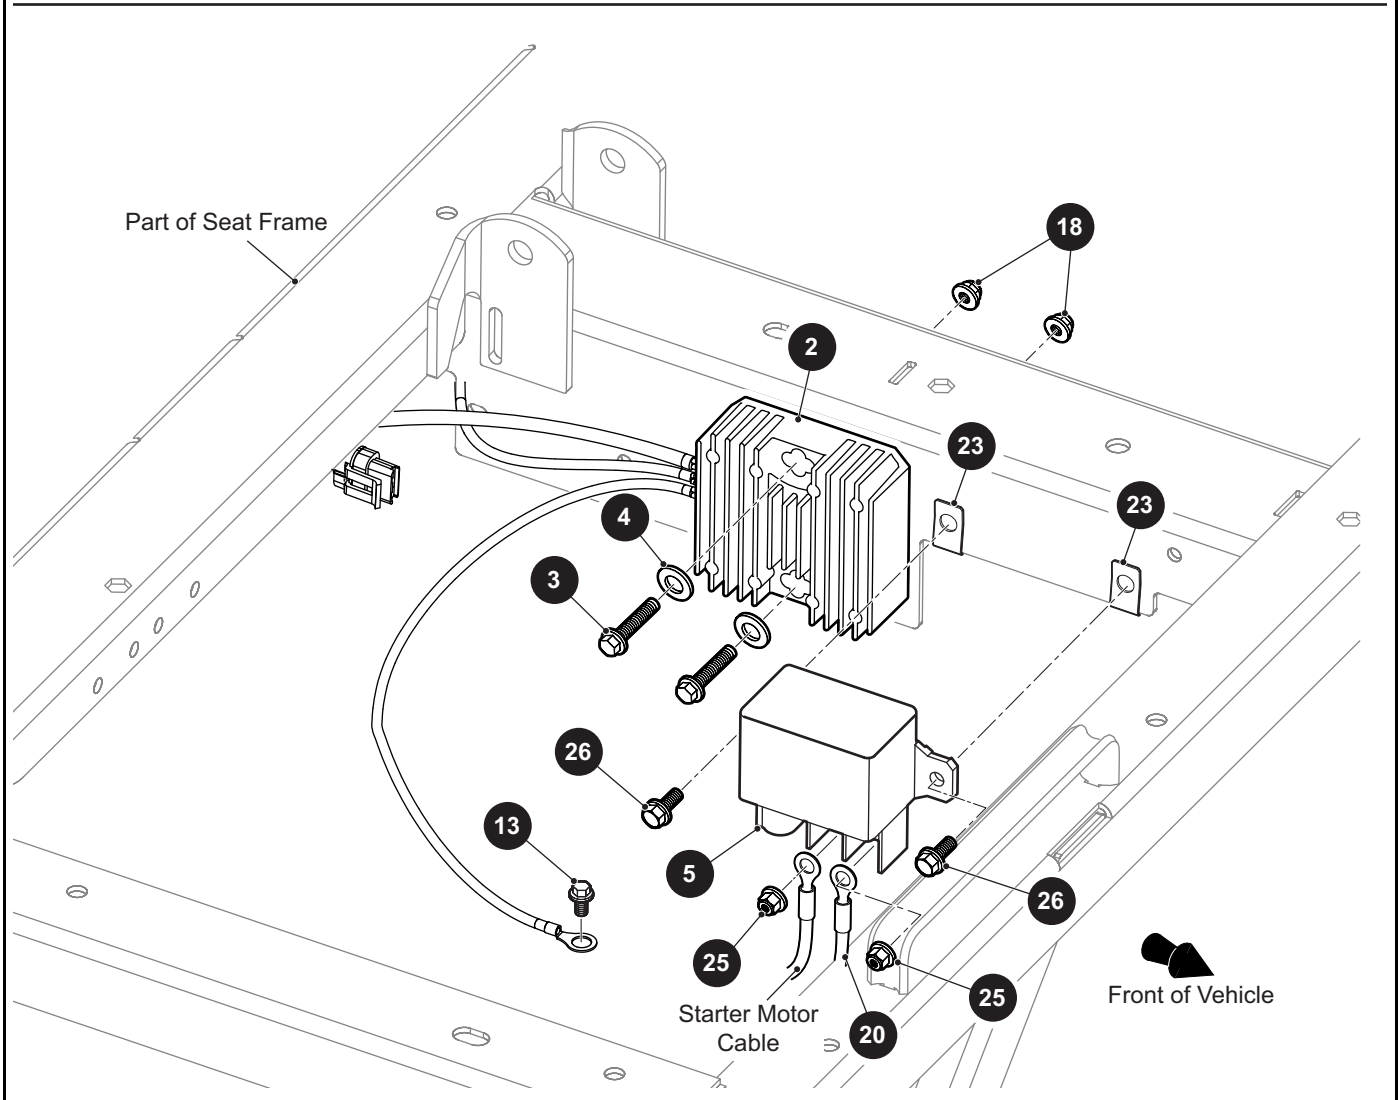

ELECTRICAL

THE USE OF NON U.L. PARTS WILL VOID ANY U.L. LISTING.

When ordering parts, please specify the model and serial number of the product.

* Indicates a component that is not available as an individual part.

*** Indicates consult Customer Service Department for additional information.

ITEM	PART NO.	1 2 3 4 5	DESCRIPTION	QTY.
1	656556		Main Harness (Rear).....	1
2	407227		Voltage Regulator.....	1
3	643471		Flanged Hex Head Bolt, M6 - 1 x 35mm Lg.....	2
4	308090		Flat Washer, 1/4".....	2
5	405225		Starter Relay.....	1
6	644014G04		Connector (Delphi) (Not Illustrated).....	1
7	645340		Cable Tie (Fir Tree).....	1
8				
9				
10				
11				
12				
13	452695		Hex Head Thread Forming Screw, M6 - 1 x 20mm Lg.....	1
14	31539G1		Nylon Clamp, 15.5" Lg.....	2
15				
16				
17				
18	601476		Lock Nut, M6 - 1.....	2
19				
20	641523		#6 AWG Cable (Fuse to Relay).....	1
21	640723		Self Tapping Screw, M8 - 1.25 x 20mm Lg.....	1
22	606264		Flanged Hex Head Bolt, M6 - 1 x 20mm Lg.....	4
23	602409		Barrel Clip, M6 - 1.....	2
24				
25	601476		Lock Nut, M6 - 1.....	2
26	606264		Flanged Hex Head Bolt, M6 - 1 x 20mm Lg.....	2