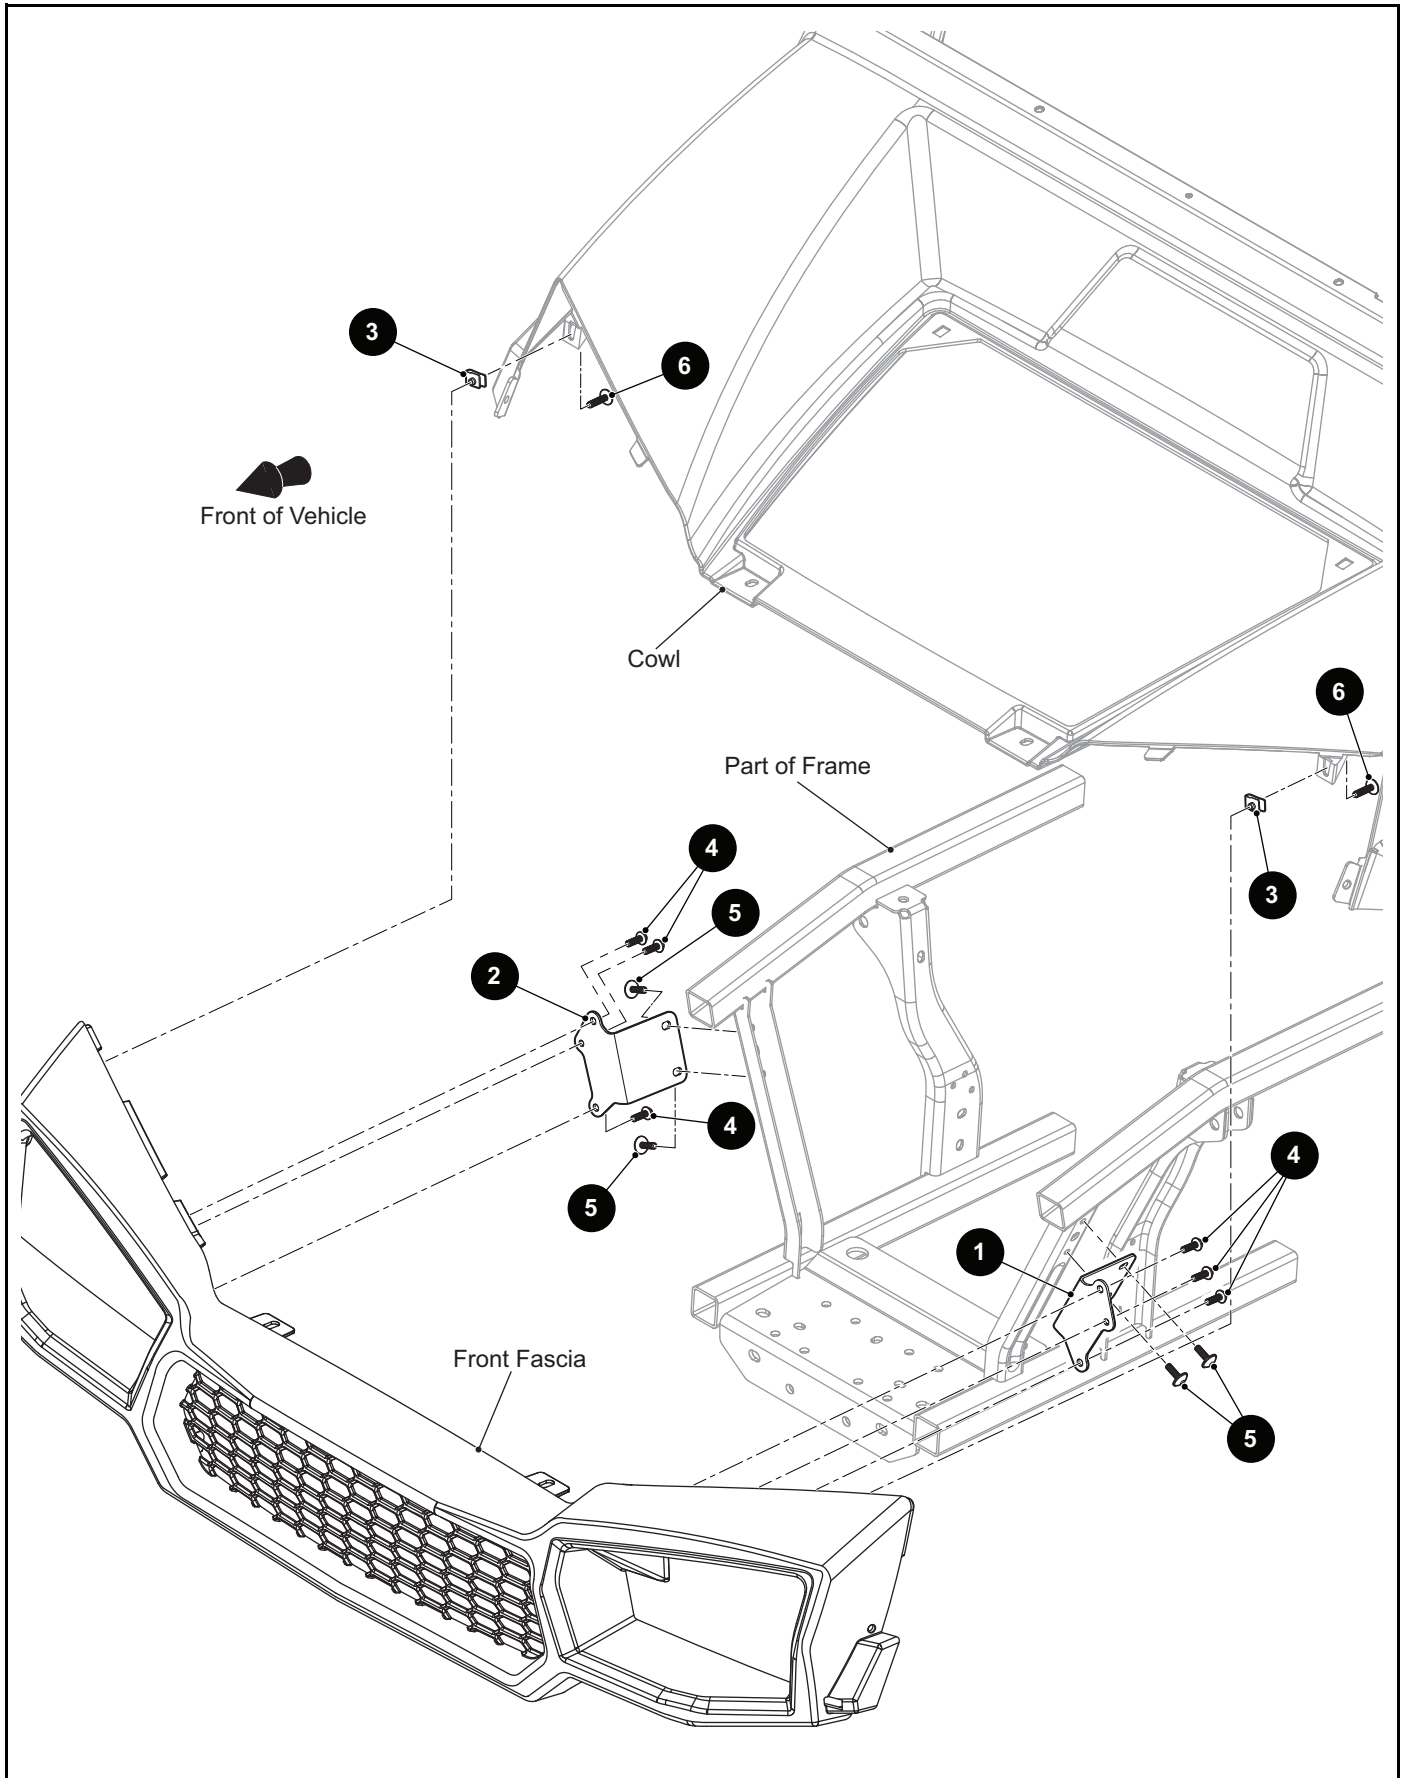

*** Indicates consult Customer Service Department for additional information.

ITEM	PART NO.	1 2 3 4 5	DESCRIPTION	QTY.
1	663088GXXXX		Cowl (Black) 663088G0011 (Black) 663088G0091 (Fire Red)	1
2	641259GXXXX		Cowl Access Panel (Black) 641259G0011 (Black) 641259G0091 (Fire Red)	1
3				
4				
5	654333		Retainer (Base)	2
6	653127		Fastener (Quarter Turn)	2
7	644969		Pan Washer Head Self Tapping Screw, M6 - 1 x 20mm Lg	6
8	667790		Removable Rivet, .320"	8
9	618255		Retainer Ring	2
10	644969		Pan Washer Head Self Tapping Screw, M6 - 1 x 20mm Lg	2
11				
12	670966		Front Fascia	1