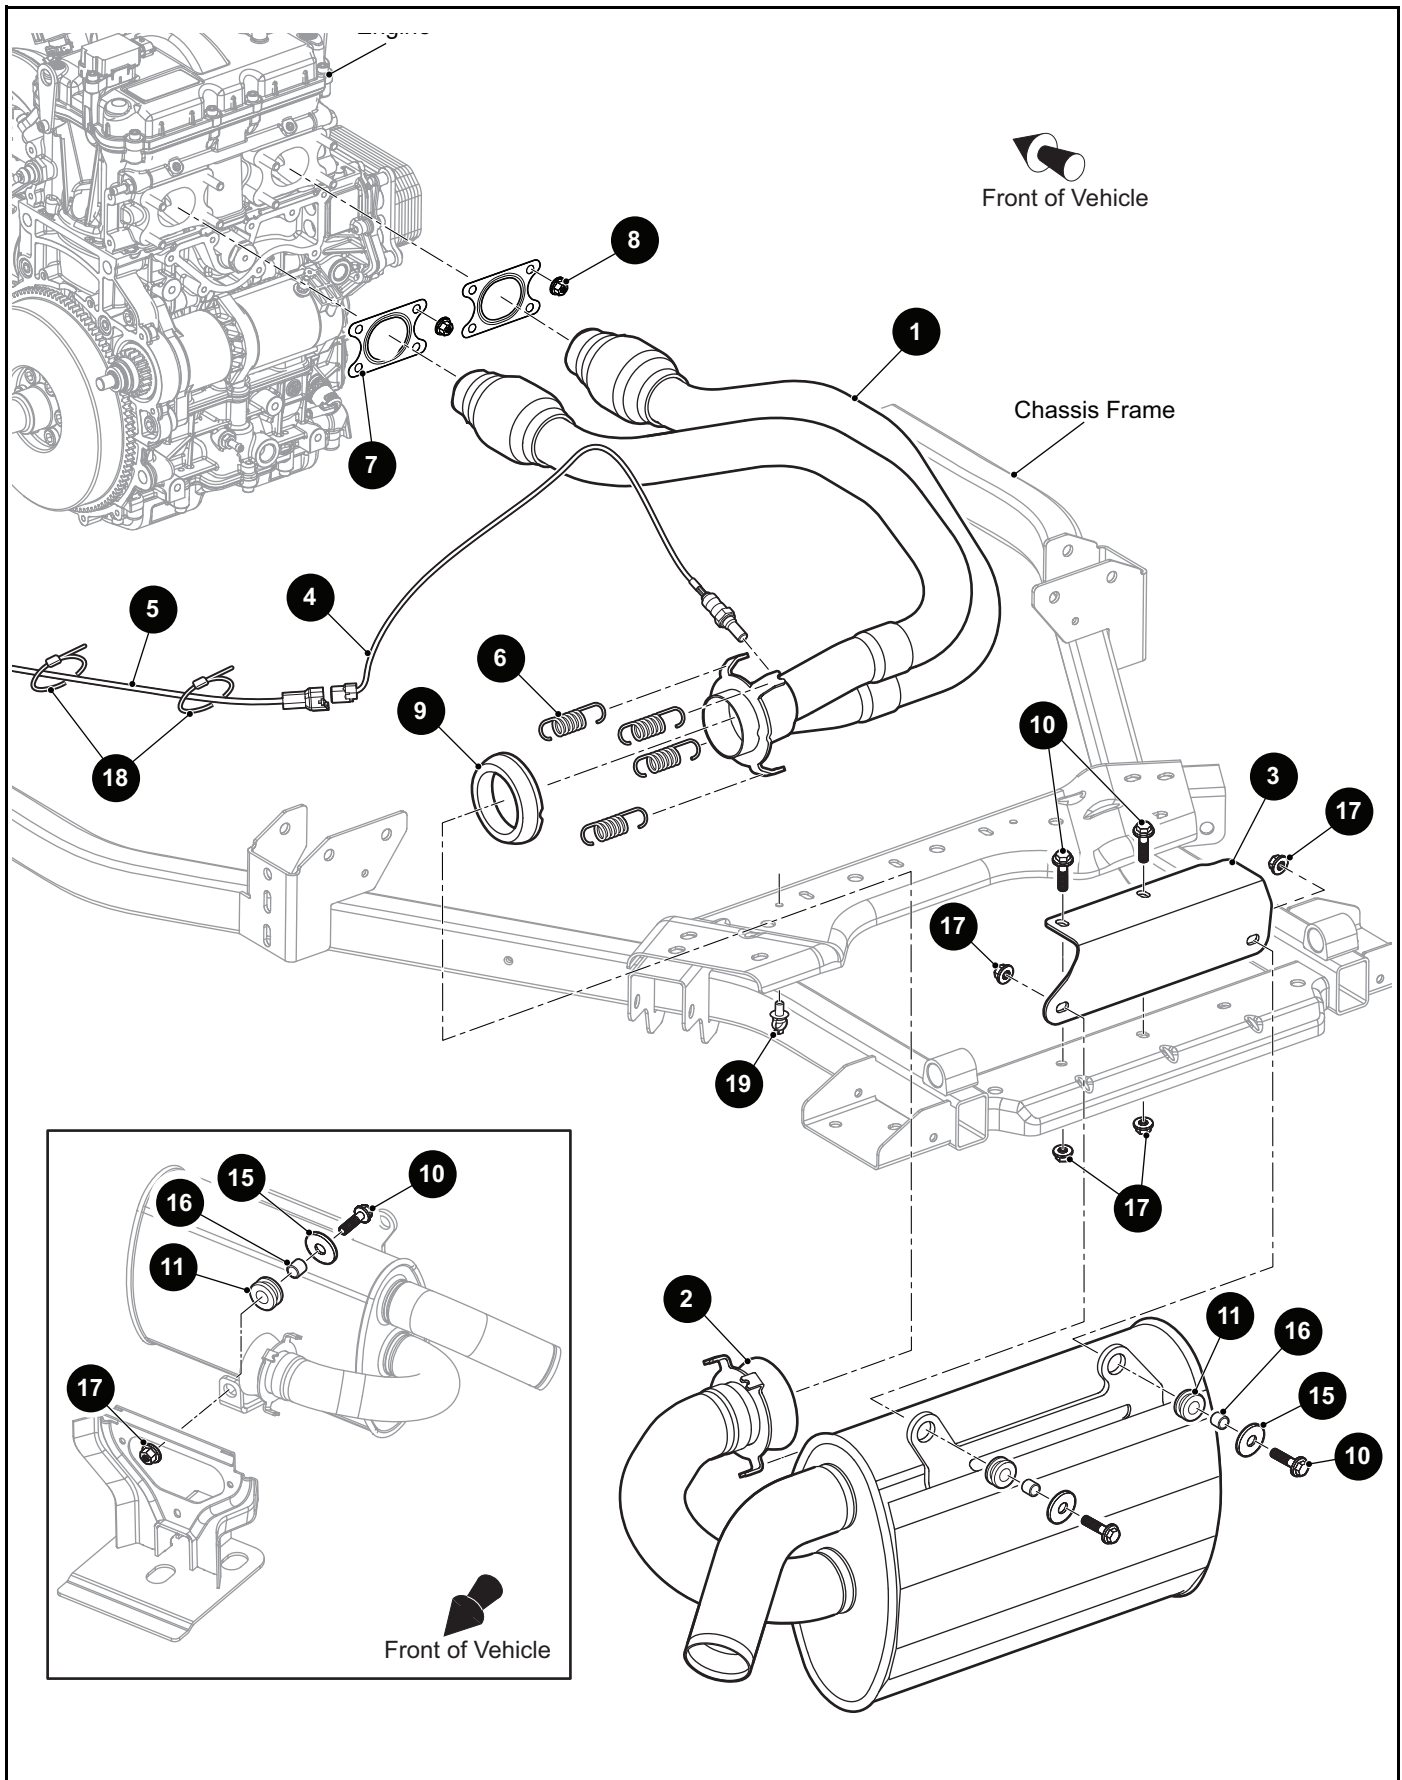

EXHAUST

THE USE OF NON U.L. PARTS WILL VOID ANY U.L. LISTING.

When ordering parts, please specify the model and serial number of the product.

* Indicates a component that is not available as an individual part.

*** Indicates consult Customer Service Department for additional information.

ITEM	PART NO.	1 2 3 4 5	DESCRIPTION	QTY.
1	669150		Exhaust Manifold Assembly	1
2	669060		Muffler	1
3	662622G0390		Exhaust Bracket	1
4	406241		Oxygen Sensor	1
5	669215		Oxygen Sensor Jumper Harness	1
6	0612-668		Extension Spring	4
7	101446		Header Gasket	2
8	100737		Flanged Nut, M8	8
9	2612-615		Header Pipe Gasket	1
10	602330		Flanged Hex Head Bolt, M8 - 1.25 x 30mm Lg	5
11	661624		Grommet	3
12				
13				
14				
15	662820		Flat Washer, 31.75mm x 8.74mm x 3.2mm	3
16	662784		Grommet Sleeve	3
17	606278		Flanged Hex Nut, M8 - 1.25	5
18	17618G1		Nylon Clamp, 7" Lg	2
19	645340		Cable Tie (Tree Type)	1