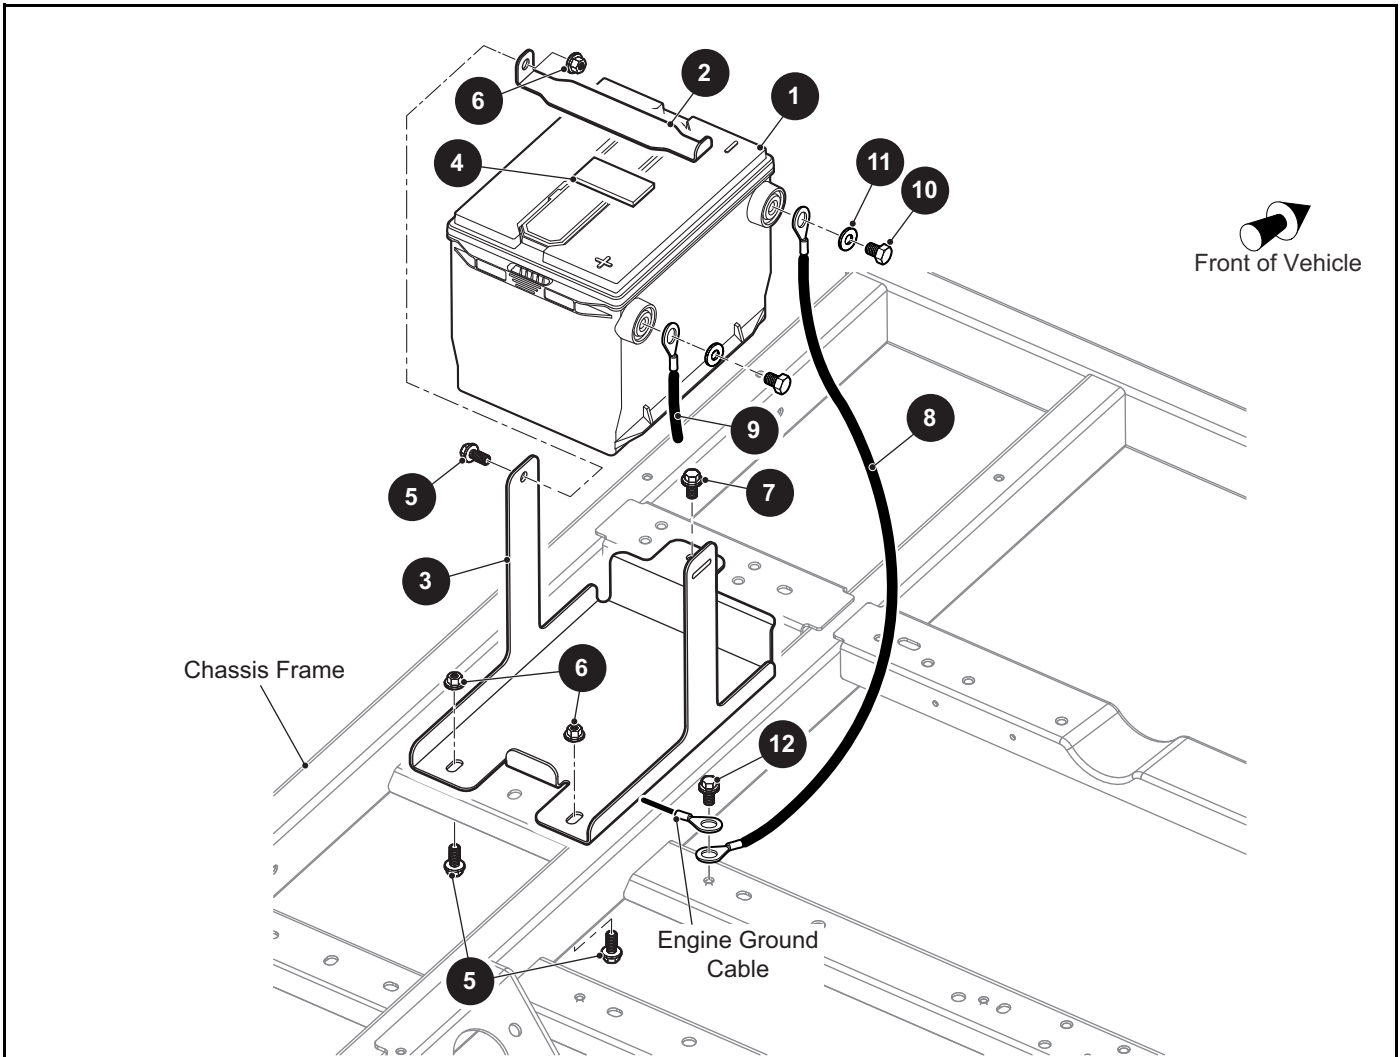

* Indicates a component that is not available as an individual part.

*** Indicates consult Customer Service Department for additional information.

ITEM	PART NO.	1 2 3 4 5	DESCRIPTION	QTY.
1	655440G01		Led Headlight, Low/High Beam (Driver Side)	1
2	655440G02		Led Headlight, Low/High Beam (Passenger Side).....	1
3	649803		Pan Head Torx Screw, M6 - 2.65 x 25mm Lg.....	3
4	659460		Spring.....	3