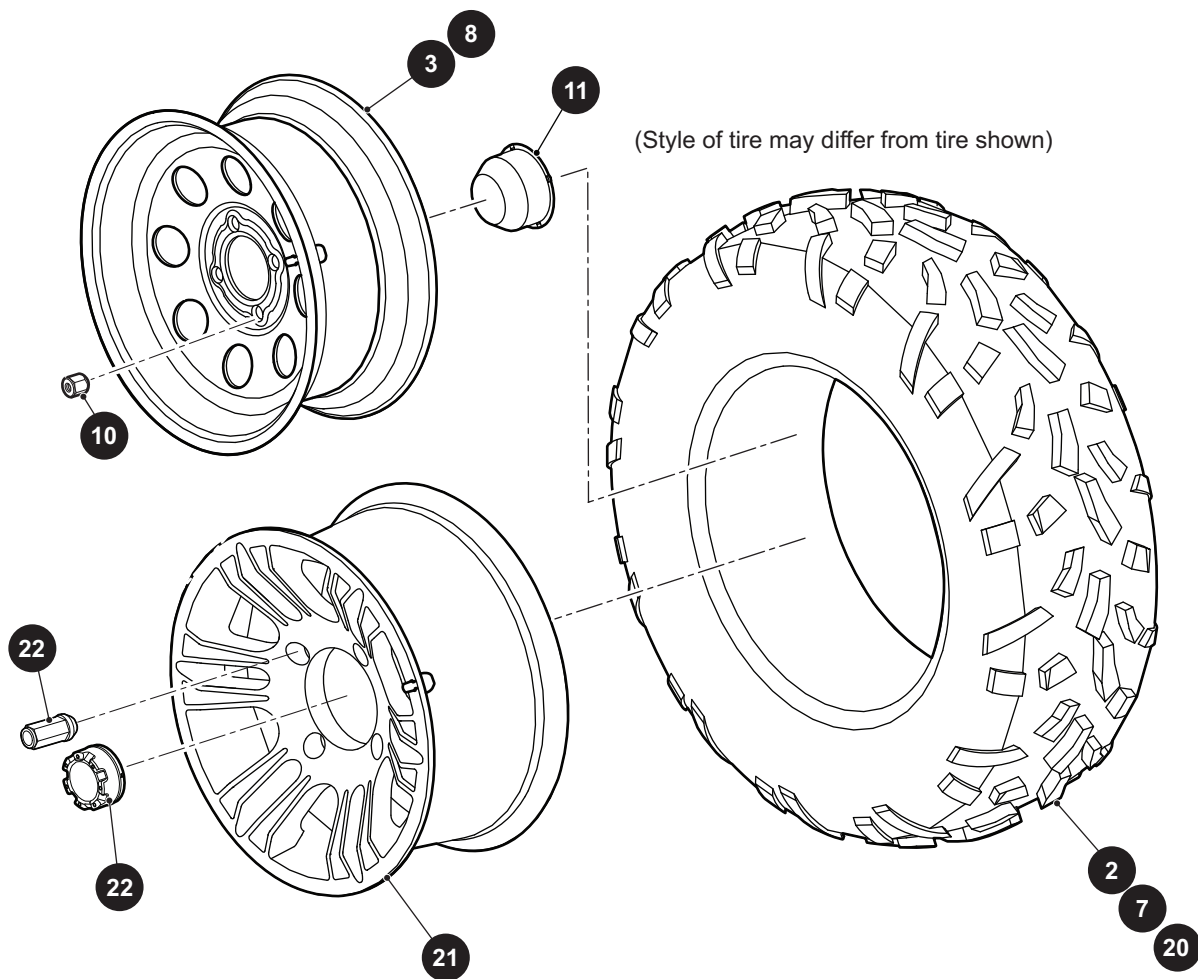

WHEELS AND TIRES

- 1 Wheel and Tire Assembly, Front includes items 2, 3
- 6 Wheel and Tire Assembly, Rear includes items 7, 8
- 19 Wheel and Tire Assembly includes items 20, 21
- 21 Wheel (Aluminum), 14 x 7 includes item 22

WHEELS AND TIRES

THE USE OF NON U.L. PARTS WILL VOID ANY U.L. LISTING.

When ordering parts, please specify the model and serial number of the product.

* Indicates a component that is not available as an individual part.

*** Indicates consult Customer Service Department for additional information.

ITEM	PART NO.	1 2 3 4 5	DESCRIPTION	QTY.
1	678316G02		Wheel and Tire Assembly, Front (Includes Items 2, 3)	1
2	2402-287		Tire (Power Grip), 27 x 9 x 14.....	1
3	653744G01		Wheel (Steel), 14 x 6.5	1
4				
5				
6	678316G01		Wheel and Tire Assembly, Rear (Includes Items 7, 8)	1
7	2402-288		Tire (Power Grip), 27 x 11 x 14.....	1
8	653744G02		Wheel (Steel), 14 x 8	1
9				
10	14723G1		Lug Nut, 1/2" - 20 (For Use with Steel Wheels)	4
11	653751		Center Cap (For Use with Steel Wheels)	1
12				
13				
14				
15				
16				
17				
18				
19	677253		Wheel and Tire Assembly (Includes Items 20, 21)	1
20	664363		Tire (Ultracross), 28 x 10 x 14	1
21	660108G03		Wheel (Aluminum), 14 x 7 (Includes Item 22)	1
22	663128		Center Cap.....	1