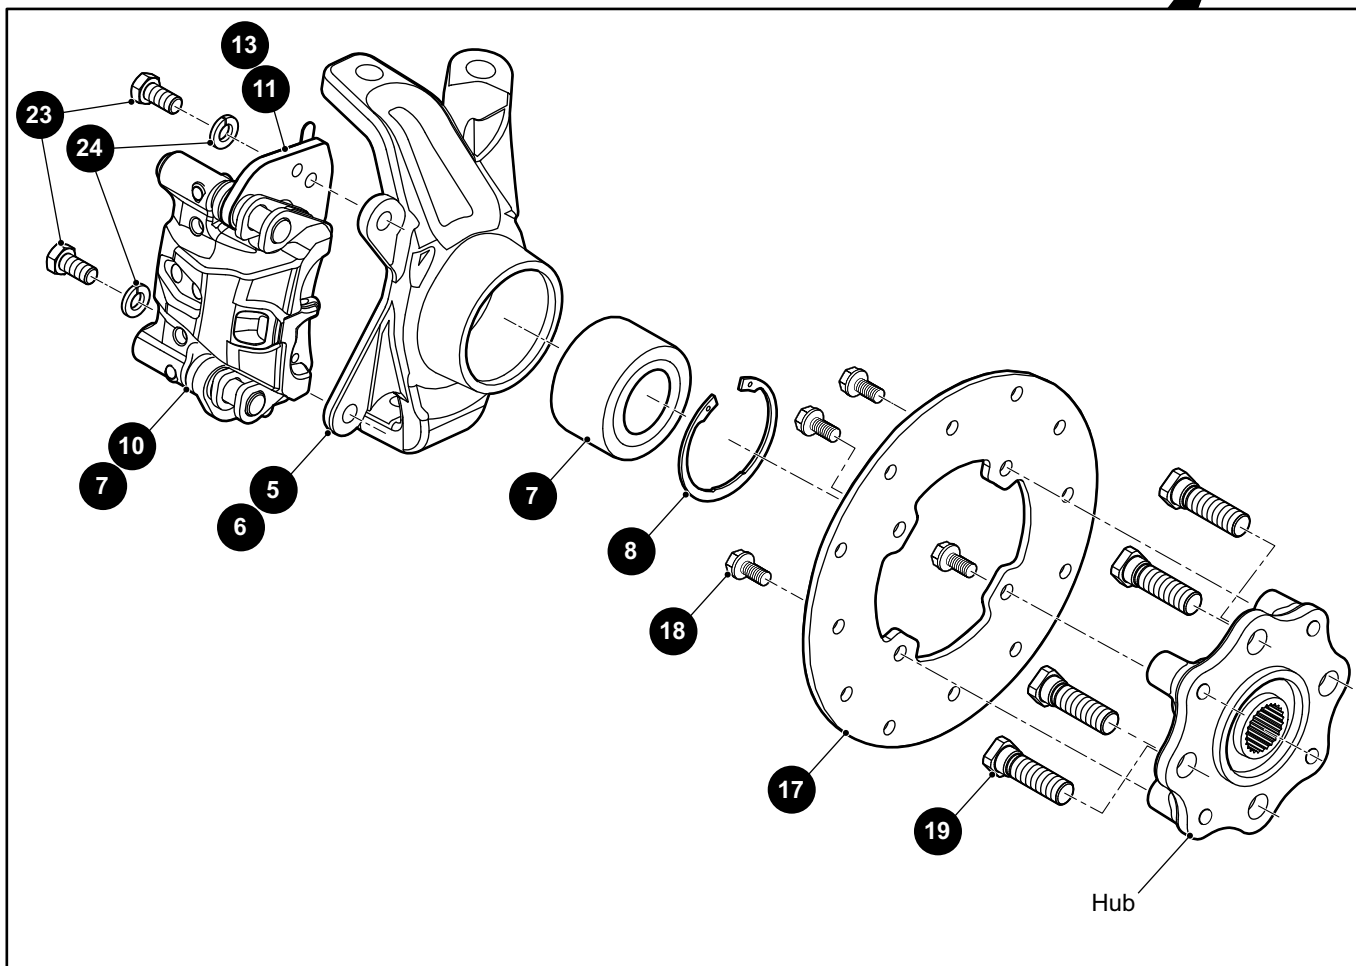

FRONT SUSPENSION

Front of Vehicle

- 1 Front Spindle Assembly (Driver Side) includes items 3, 10, 16 - 24
- 2 Front Spindle Assembly (Passenger Side) includes items 4, 12, 16 - 24
- 3 Spindle Assembly (Driver Side) includes items 5, 7 - 8
- 4 Spindle Assembly (Passenger Side) includes items 6, 7 - 8
- 10 Brake Caliper Assembly (Driver Side) includes item 11
- 12 Brake Caliper Assembly (Passenger Side) includes item 13
- 16 Hub Assembly includes items 17 - 19