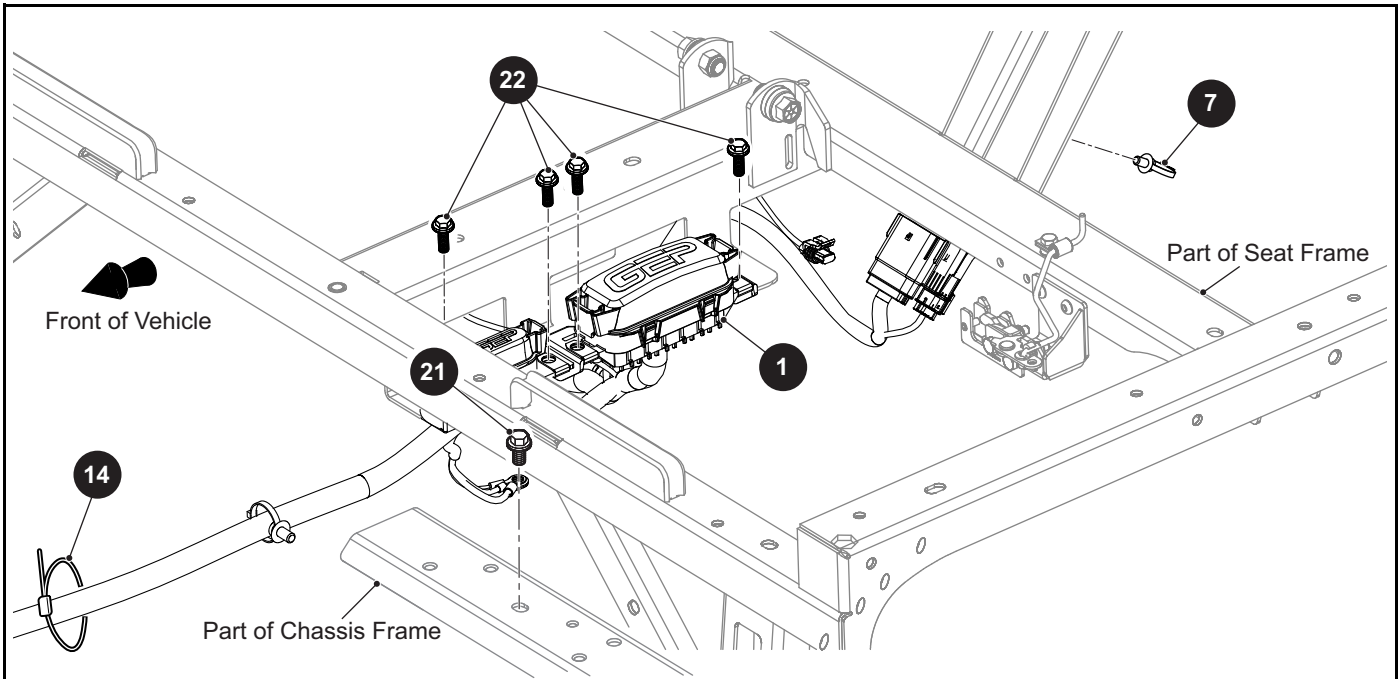

ELECTRICAL

THE USE OF NON U.L. PARTS WILL VOID ANY U.L. LISTING.

When ordering parts, please specify the model and serial number of the product.

* Indicates a component that is not available as an individual part.

*** Indicates consult Customer Service Department for additional information.

ITEM	PART NO.	1 2 3 4 5	DESCRIPTION	QTY.
1	656556		Main Harness (Rear).....	1
2	407227		Voltage Regulator.....	1
3	643471		Flanged Hex Head Bolt, M6 - 1 x 35mm Lg.....	2
4	308090		Flat Washer, 1/4".....	2
5	405225		Starter Relay.....	1
6	644014G04		Connector (Delphi) (Not Illustrated).....	1
7	645340		Cable Tie (Fir Tree).....	1
8				
9				
10				
11				
12				
13	452695		Hex Head Thread Forming Screw, M6 - 1 x 20mm Lg.....	1
14	31539G1		Nylon Clamp, 15.5" Lg.....	2
15				
16				
17				
18	601476		Lock Nut, M6 - 1.....	2
19				
20	641523		#6 AWG Cable (Fuse to Relay).....	1
21	640723		Self Tapping Screw, M8 - 1.25 x 20mm Lg.....	1
22	606264		Flanged Hex Head Bolt, M6 - 1 x 20mm Lg.....	4
23	602409		Barrel Clip, M6 - 1.....	2
24				
25	601476		Lock Nut, M6 - 1.....	2
26	606264		Flanged Hex Head Bolt, M6 - 1 x 20mm Lg.....	2