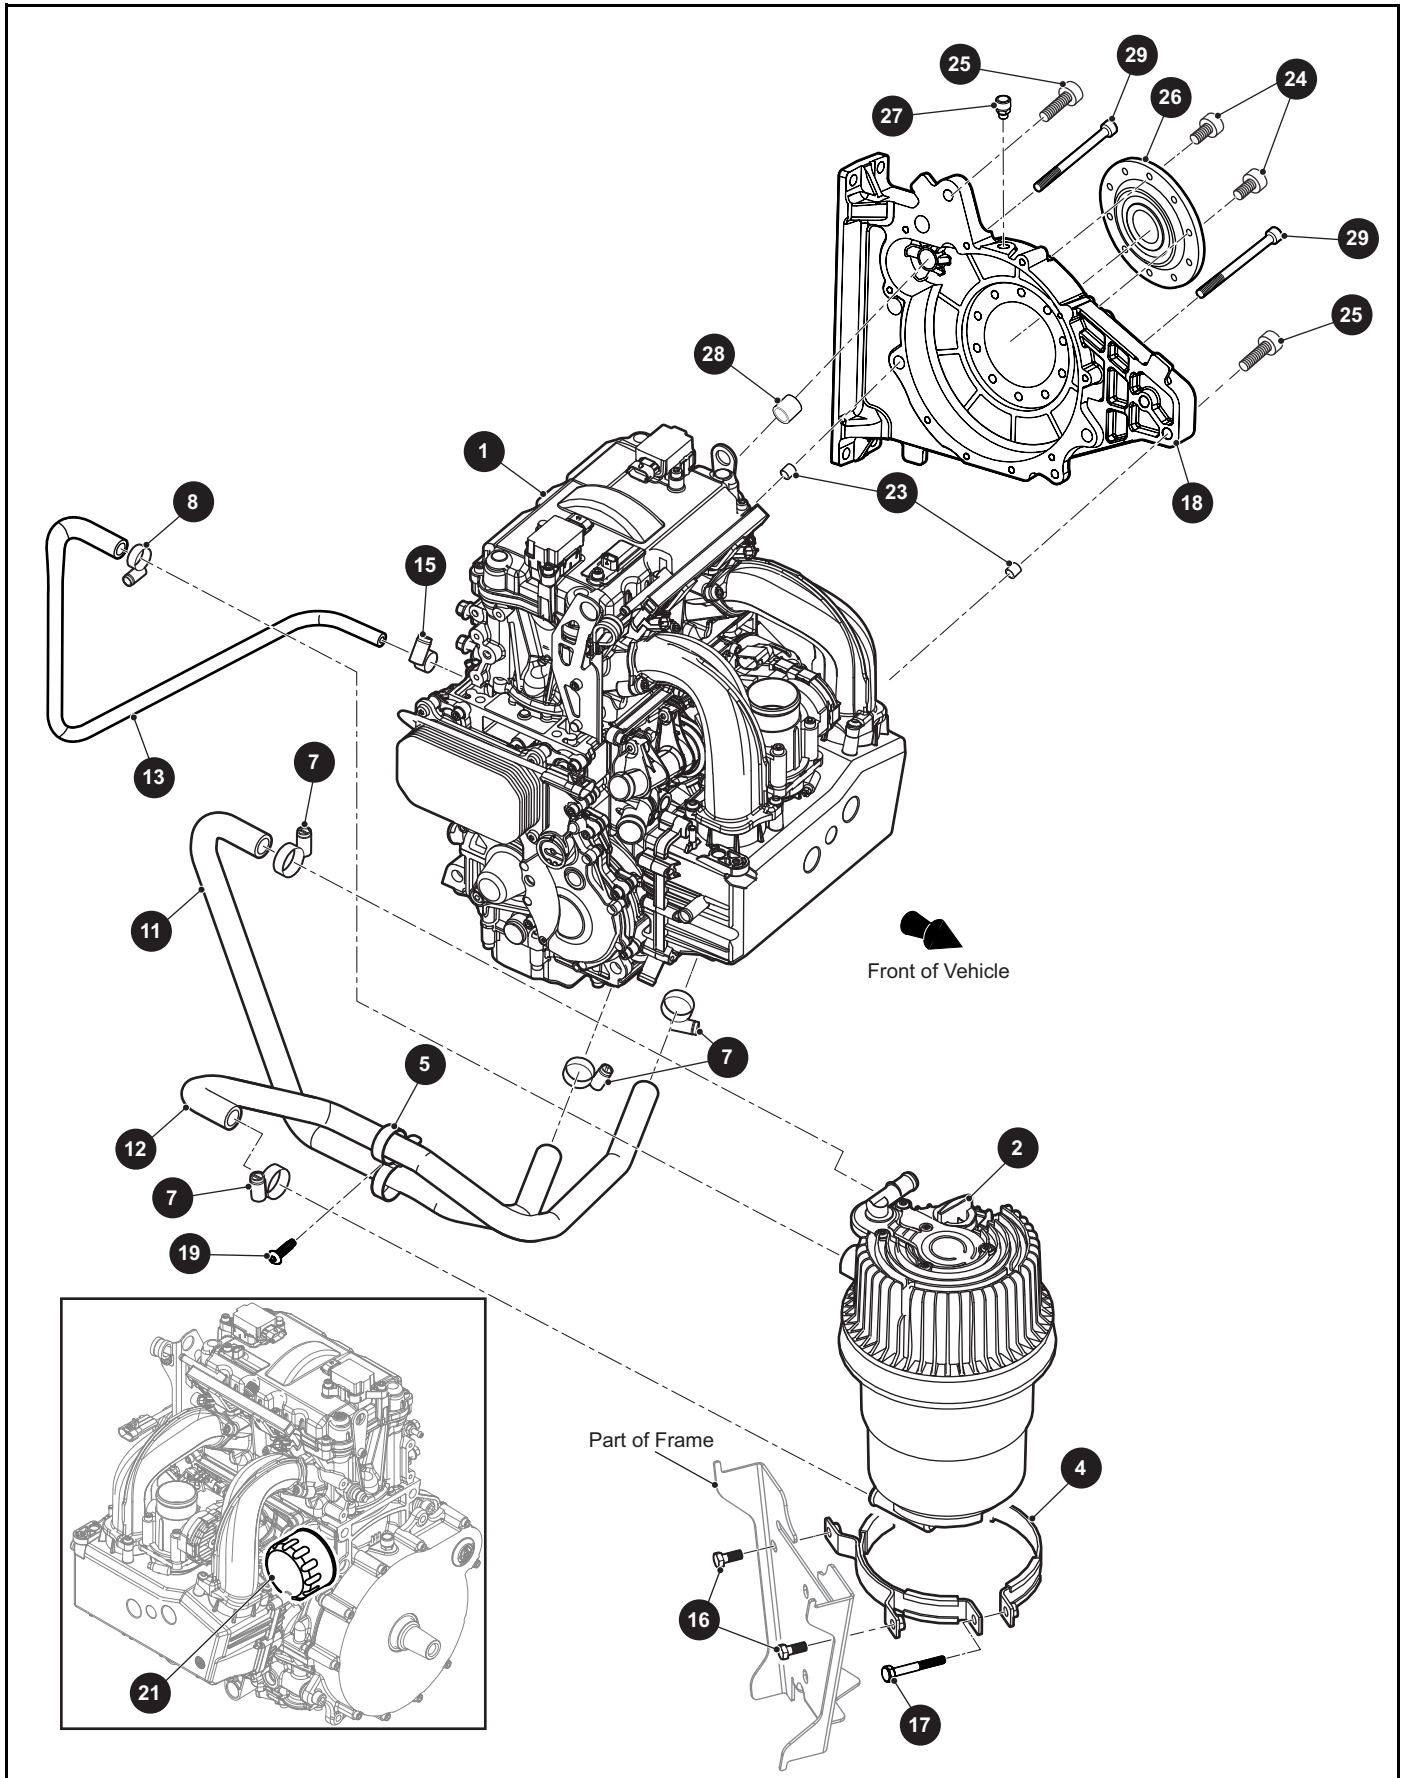

THE USE OF NON U.L. PARTS WILL VOID ANY U.L. LISTING.

When ordering parts, please specify the model and serial number of the product.

* Indicates a component that is not available as an individual part.

*** Indicates consult Customer Service Department for additional information.

ITEM	PART NO.	1 2 3 4 5	DESCRIPTION	QTY.
1	411439		Engine (For CARB Models Only)	1
1	411558		Engine (For EPA Models Only)	1
2	404653		Oil Reservoir	1
3				
4	642126		Mounting Bracket And Clamp (Oil Reservoir)	1
5	645341		Clamp (Dual)	1
6				
7	2623-038		Hose Clamp, 20 - 32mm	4
8	649517		Hose Clamp, 12 - 22mm	1
9				
10				
11	642128		Oil Supply Hose, 16mm I.D.	1
12	642129		Oil Return Hose, 16mm I.D.	1
13	643496		Oil Return Hose (Secondary)	1
14				
15	649481		Hose Clamp, 8 - 16mm	1
16	650195		Hex Head Bolt, M8 - 1.25 x 20mm Lg	2
17	616672		Hex Head Bolt, M8 - 1.25 x 60mm Lg	1
18	411397		Stator Cover	1
19	634161		Flanged Button Head Torx Bolt, M6 - 1 x 30mm Lg	1
20				
21	105041		Oil Filter	1
22				
23	100228		Centering Sleeve	2
24	411408		Socket Head Bolt, M8 x 10mm Lg	10
25	100555		Socket Head Bolt, M10 x 40mm Lg	3
26	411459		Sleeve Bearing	1
27	410302		Vent Plug	1
28	404470		Bearing, 12 x 18 x 16mm Lg	1
29	100539		Socket Head Bolt, M6 x 45mm Lg	10