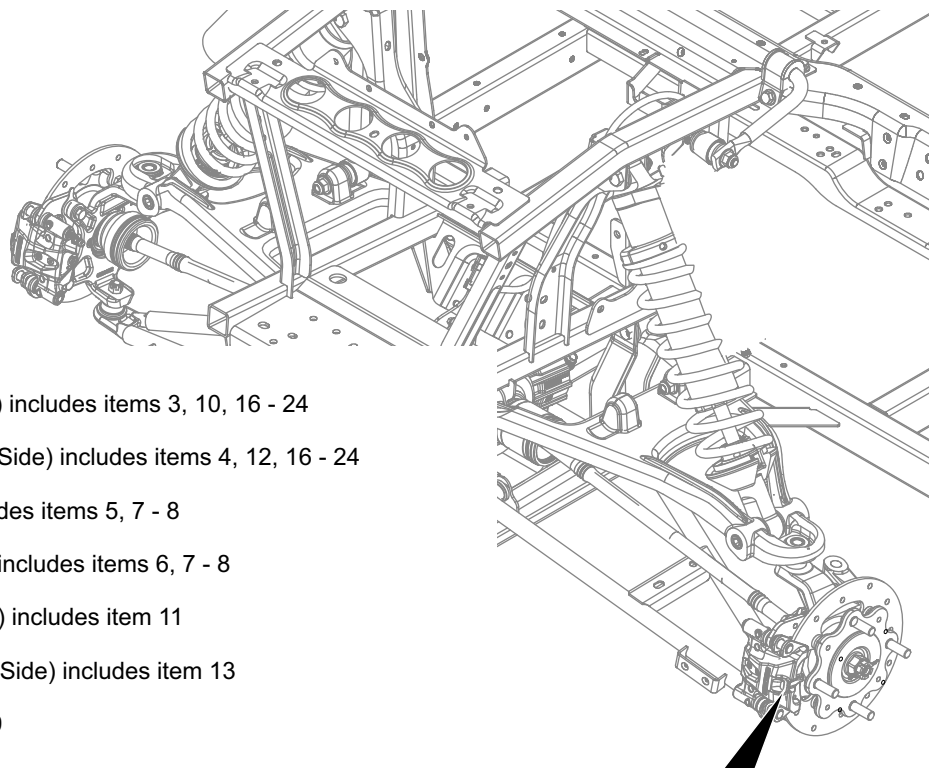

FRONT SUSPENSION

Front of Vehicle

- 1 Front Spindle Assembly (Driver Side) includes items 3, 10, 16 - 24
- 2 Front Spindle Assembly (Passenger Side) includes items 4, 12, 16 - 24
- 3 Spindle Assembly (Driver Side) includes items 5, 7 - 8
- 4 Spindle Assembly (Passenger Side) includes items 6, 7 - 8
- 10 Brake Caliper Assembly (Driver Side) includes item 11
- 12 Brake Caliper Assembly (Passenger Side) includes item 13
- 16 Hub Assembly includes items 17 - 19