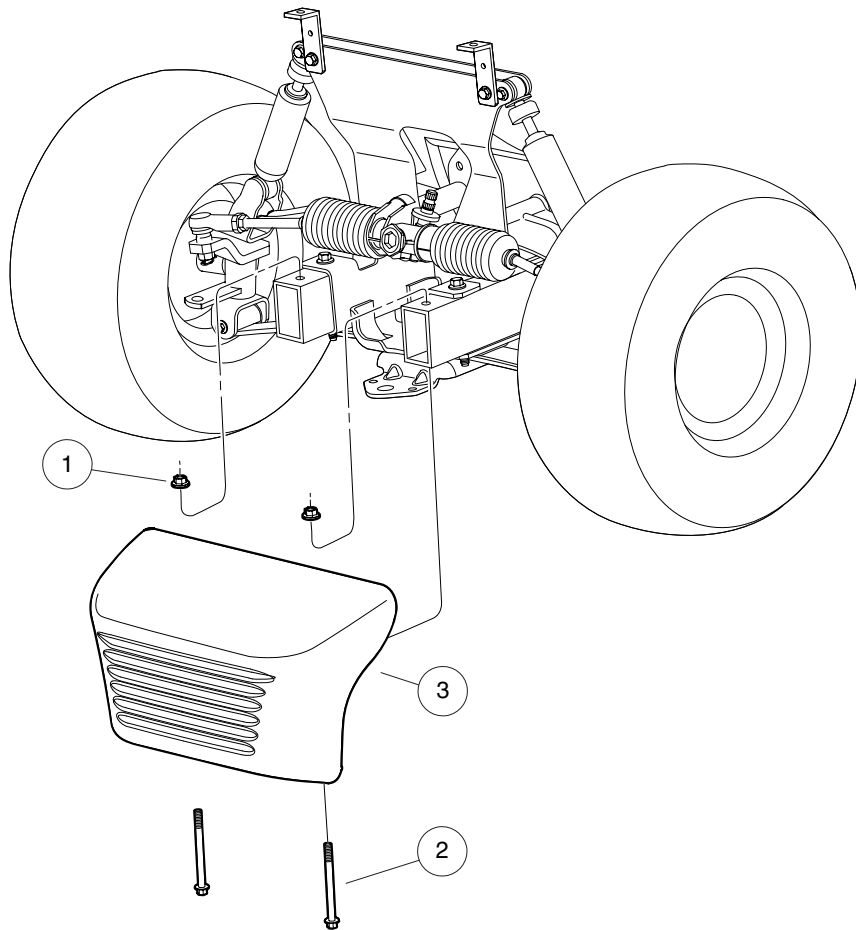

1
G
E

000437-001

FRONT BUMPER

ITEM	PART NO.	DESCRIPTION	QTY
1	102298401	1 2 3 4 Nut,m8,all Metal Lock	2
2	102534201	Bolt - Fl Hd, M8 X 95	2
3	103330601	Asm, Bumper, Front, Precedent	1

1
G
E