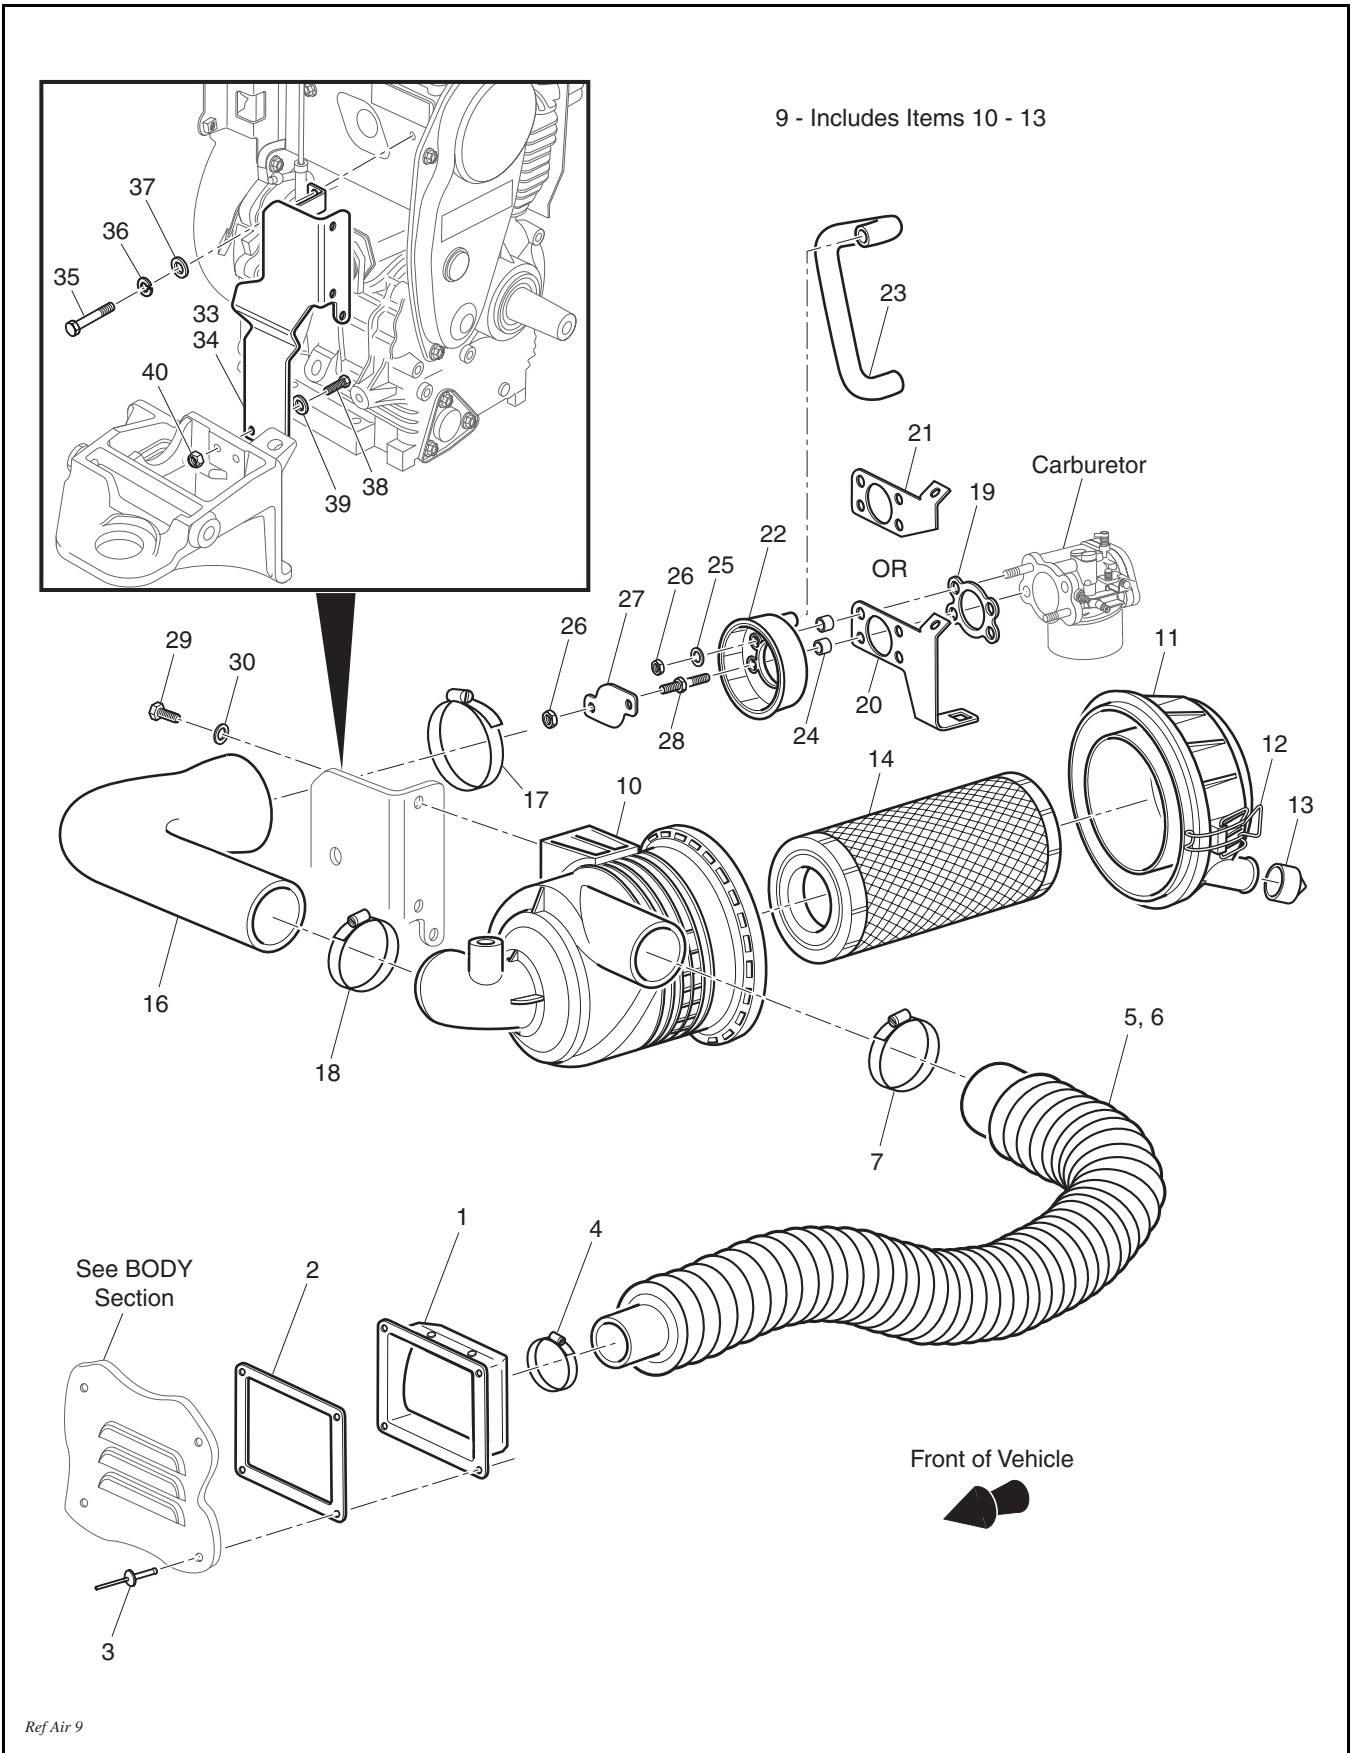

# AIR CLEANER

THE USE OF NON U.L. PARTS WILL VOID ANY U.L. LISTING.

When ordering parts, please specify the model and serial number of the product.

\* Indicates a component that is not available as an individual part.

G\*\* Indicates consult Customer Service Department for additional information.

ITEM	PART NO.	1 2 3 4 5	DESCRIPTION	QTY.
1	72416-G01		INLET ADAPTER .....	1
2	72415-G01		GASKET .....	1
3	71055-G01		RIVET, 3/16" X 1" LG (ALUMINUM) .....	4
4	11391-G2		HOSE CLAMP, 2 1/16" .....	1
5	72637-G02		HOSE (CONVOLUTED) (ST 350) .....	1
6	72637-G01		HOSE (CONVOLUTED) (ST SPORT) .....	1
7	11391-G1		HOSE CLAMP, 1 5/16" .....	1
8				
9	72607-G01		AIR CLEANER CANISTER ASSEMBLY (INCLUDES ITEMS 10 - 13) .....	1
10	72598-G01		AIR CLEANER CANISTER .....	1
11	72599-G01		AIR CLEANER COVER .....	1
12	72604-G01		AIR CLEANER LATCH .....	2
13	28462-G01		AIR CLEANER DUST COLLECTOR .....	1
14	28463-G01		AIR CLEANER ELEMENT .....	1
15				
16	72592-G01		HOSE (AIR FILTER TO CARBURETOR) .....	1
17	11391-G6		HOSE CLAMP, 2 1/8" .....	1
18	11391-G7		HOSE CLAMP, 1 9/16" .....	1
19	26727-G01		CARBURETOR GASKET .....	2
20	72739-G01		CHOKE / THROTTLE BRACKET .....	1
21	26728-G01		CHOKE BRACKET .....	1
22	72591-G01		CARBURETOR ADAPTER .....	1
23	72151-G01		PCV HOSE .....	1
24	23726-G11		SPACER, 5/16" .....	4
25	00664-G7		LOCK WASHER, 1/4" (STAINLESS STEEL) .....	2
26	13632-G1		NUT, M6 X 1 .....	4
27	72605-G01		CARBURETOR BAFFLE .....	1
28	72514-G01		STUD .....	2
29	26639-G01		BOLT AND WASHER, M8 X 1.25 X 20 MM .....	2
30	00565-G8		WASHER, 5/16" .....	2