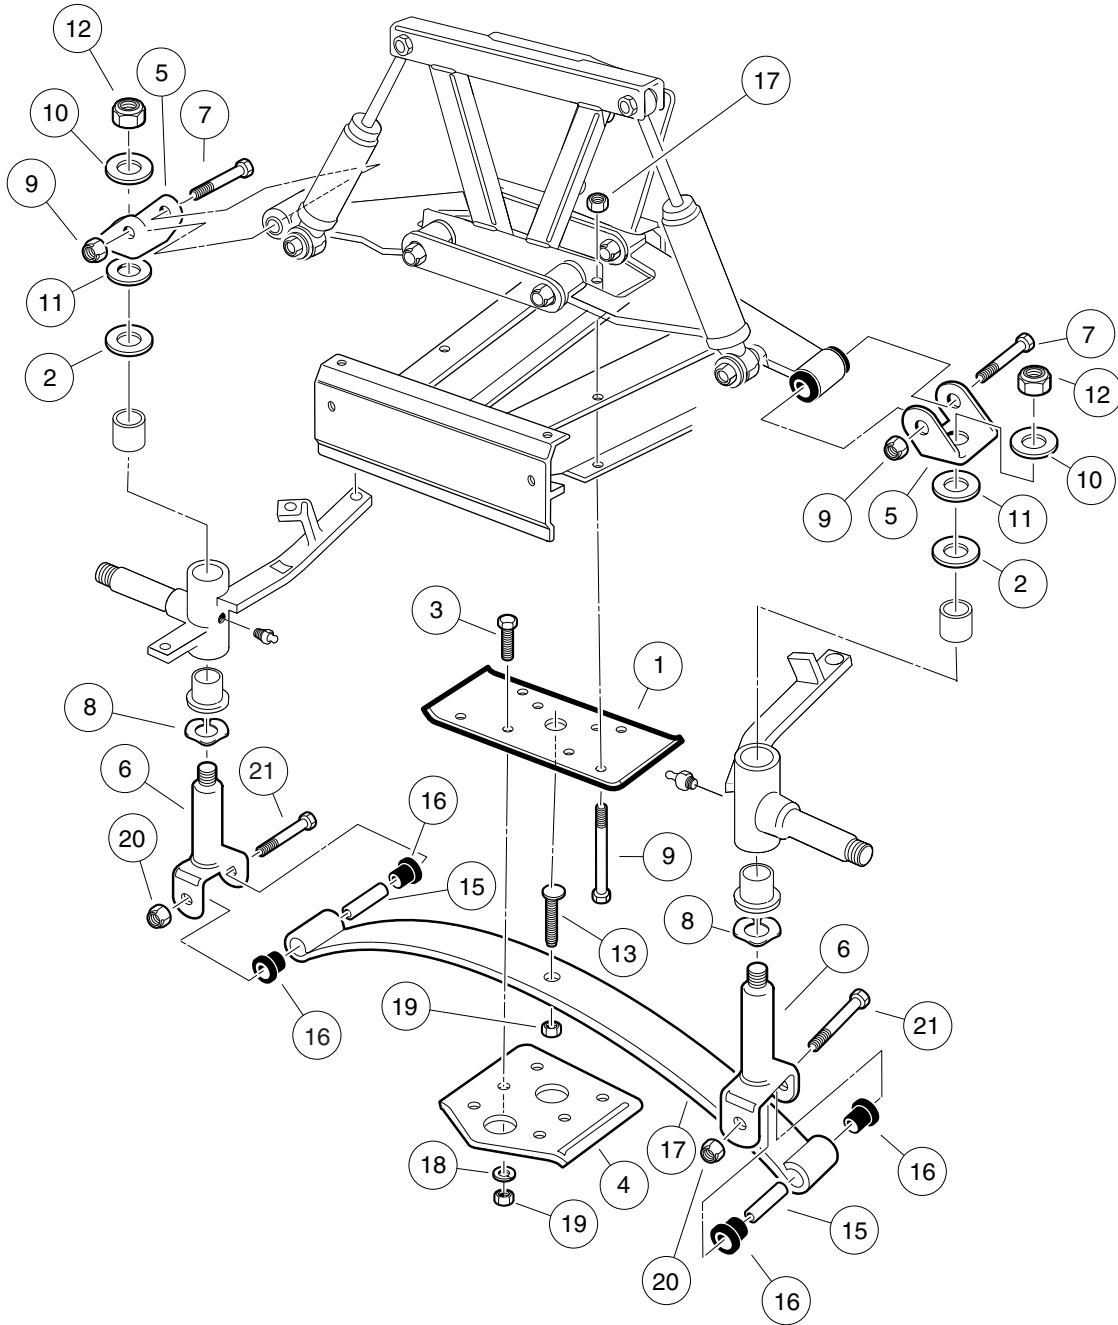

5
G
E

000311-001

FRONT SUSPENSION, LOWER

ITEM	PART NO.	DESCRIPTION	QTY
		1 2 3 4	
1	1010124	Plate, Spring Mount	1
2	1010150	Bearing, Thrust	2
3	1010177	Bolt, 3/8-16 X 2.00 Hex Head	4
4	1014276	Plate, Front Spring Retainer	1
5	1016384	Clevis, Delta Upper	2
6	1016386	King Pin Assembly	2
7	1016387	Screw, 3/8-16 X 2.75 Hx Hd Cap	2
8	1016389	Washer, 1.125 Od Wave	2
9	101870501	Screw, 3/8-16 X 4.75 Hx Hd Cap	4
10	102564002	Washer-1/2 Conical, Yellow	2
11	102684501	Washer, M12 Hard Regular	2
12	102766301	Nut, 1/2-20, Center Lock	2
13	103507001	Eccentric Bolt Common	1
14	103628701	Spring Asm, Front, 1 Leaf (includes items 15 through 17)	1
15	1012303	Bushing, Steel	2
16	1015583	Bushing, Urethane	4
17	N/A	Spring, Front, 1 Leaf	1
18	357	Lockwasher, 3/8 Split	4
19	706	Nut, Hex 3/8-16	1
20	8754	Locknut, 3/8-16 Hex	4
21	8755	Screw, 3/8-16 X 3.375 Hex Cap	2

5
G
E