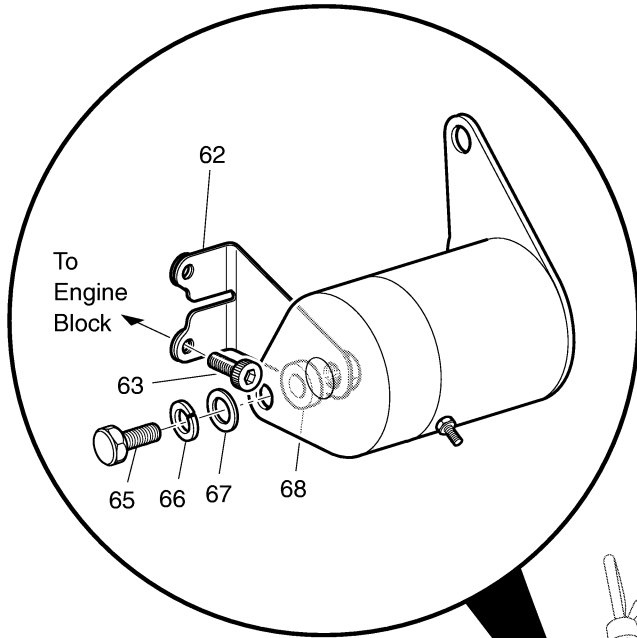

REAR VIEW

STARTER / GENERATOR

Gasoline Vehicle

THE USE OF NON U.L. PARTS WILL VOID ANY U.L. LISTING.

When ordering parts, please specify the model and serial number of the product.

* Indicates a component that is not available as an individual part.

G** Indicates consult Customer Service Department for additional information.

ITEM	PART NO.	1	2	3	4	5	DESCRIPTION	QTY.
1	27065-G01						STARTER / GENERATOR (INCLUDES ITEMS 2 - 43).....	1
2	26870-G01						ARMATURE (INCLUDES ITEMS 3 - 5).....	1
3	26871-G01						REAR BALL BEARING	1
4	26872-G01						FRONT BALL BEARING	1
5	26873-G01						BEARING HOLDER	1
6								
7								
8	26875-G01						FIELD COIL	1
9	26876-G01						INSULATING BRUSH ASSEMBLY ('F') (INCLUDES ITEMS 10 - 13).....	2
10	*						NUT	2
11	*						LOCK WASHER.....	2
12	*						WASHER.....	2
13	*						INSULATOR	1
14	26877-G01						POLE CORE SETSCREW	4
15	26878-G01						FRONT COVER	1
16	27879-G01						REAR COVER.....	1
17	26880-G01						TERMINAL ASSEMBLY ('A') (INCLUDES ITEMS 18 - 23)	2
18	*						TERMINAL	2
19	*						INSULATOR	2
20	*						INSULATOR	2
21	*						WASHER.....	4
22	*						LOCK WASHER.....	4
23	*						NUT	4
24								
25	26881-G01						BRUSH HOLDER ASSEMBLY (INCLUDES ITEMS 26 - 28)	1
26	26658-G01						BRUSH.....	4
27	26882-G01						BRUSH SPRING	4
28	26883-G01						BRUSH CONNECTOR.....	2
29								
30	26884-G01						KEY	1