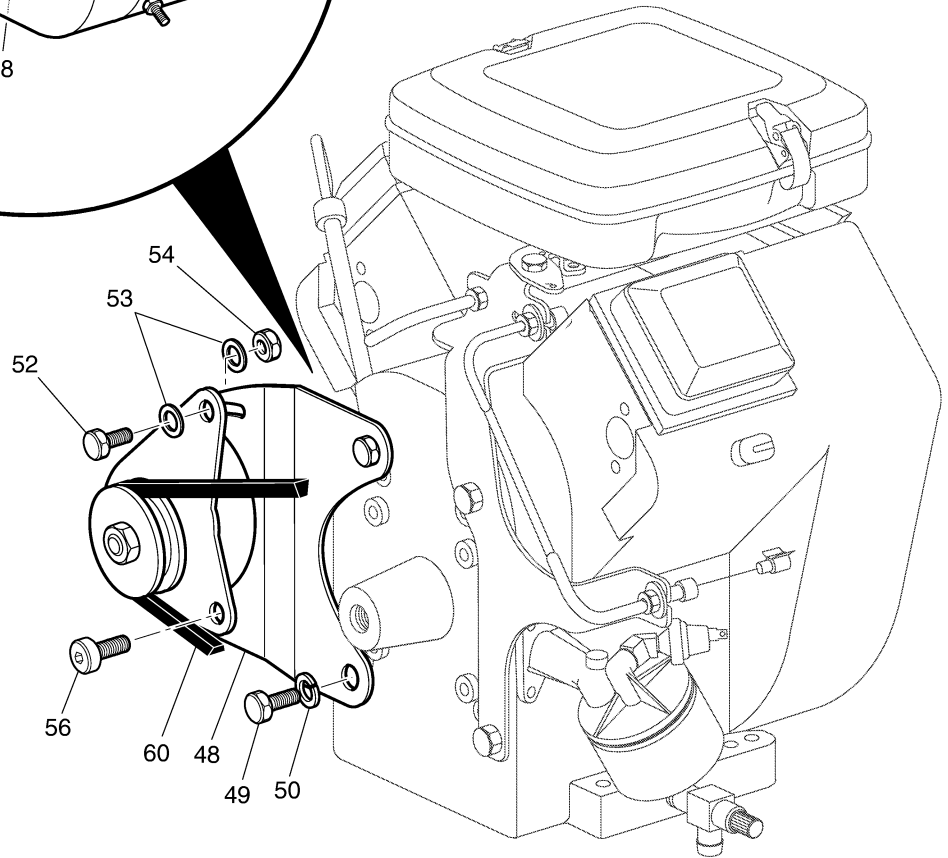

REAR VIEW

STARTER / GENERATOR

Gasoline Vehicle

THE USE OF NON U.L. PARTS WILL VOID ANY U.L. LISTING.

When ordering parts, please specify the model and serial number of the product.

* Indicates a component that is not available as an individual part.

G** Indicates consult Customer Service Department for additional information.

ITEM	PART NO.	1	2	3	4	5	DESCRIPTION	QTY.
1	27065-G01						STARTER / GENERATOR (INCLUDES ITEMS 2 - 43).....	1
2	26870-G01						ARMATURE (INCLUDES ITEMS 3 - 5).....	1
3	26871-G01						REAR BALL BEARING	1
4	26872-G01						FRONT BALL BEARING	1
5	26873-G01						BEARING HOLDER	1
6								
7								
8	26875-G01						FIELD COIL	1
9	26876-G01						INSULATING BRUSH ASSEMBLY ('F') (INCLUDES ITEMS 10 - 13).....	2
10	*						NUT	2
11	*						LOCK WASHER.....	2
12	*						WASHER.....	2
13	*						INSULATOR	1
14	26877-G01						POLE CORE SETSCREW	4
15	26878-G01						FRONT COVER	1
16	27879-G01						REAR COVER.....	1
17	26880-G01						TERMINAL ASSEMBLY ('A') (INCLUDES ITEMS 18 - 23)	2
18	*						TERMINAL	2
19	*						INSULATOR	2
20	*						INSULATOR	2
21	*						WASHER.....	4
22	*						LOCK WASHER.....	4
23	*						NUT	4
24								
25	26881-G01						BRUSH HOLDER ASSEMBLY (INCLUDES ITEMS 26 - 28)	1
26	26658-G01						BRUSH.....	4
27	26882-G01						BRUSH SPRING	4
28	26883-G01						BRUSH CONNECTOR.....	2
29								
30	26884-G01						KEY	1