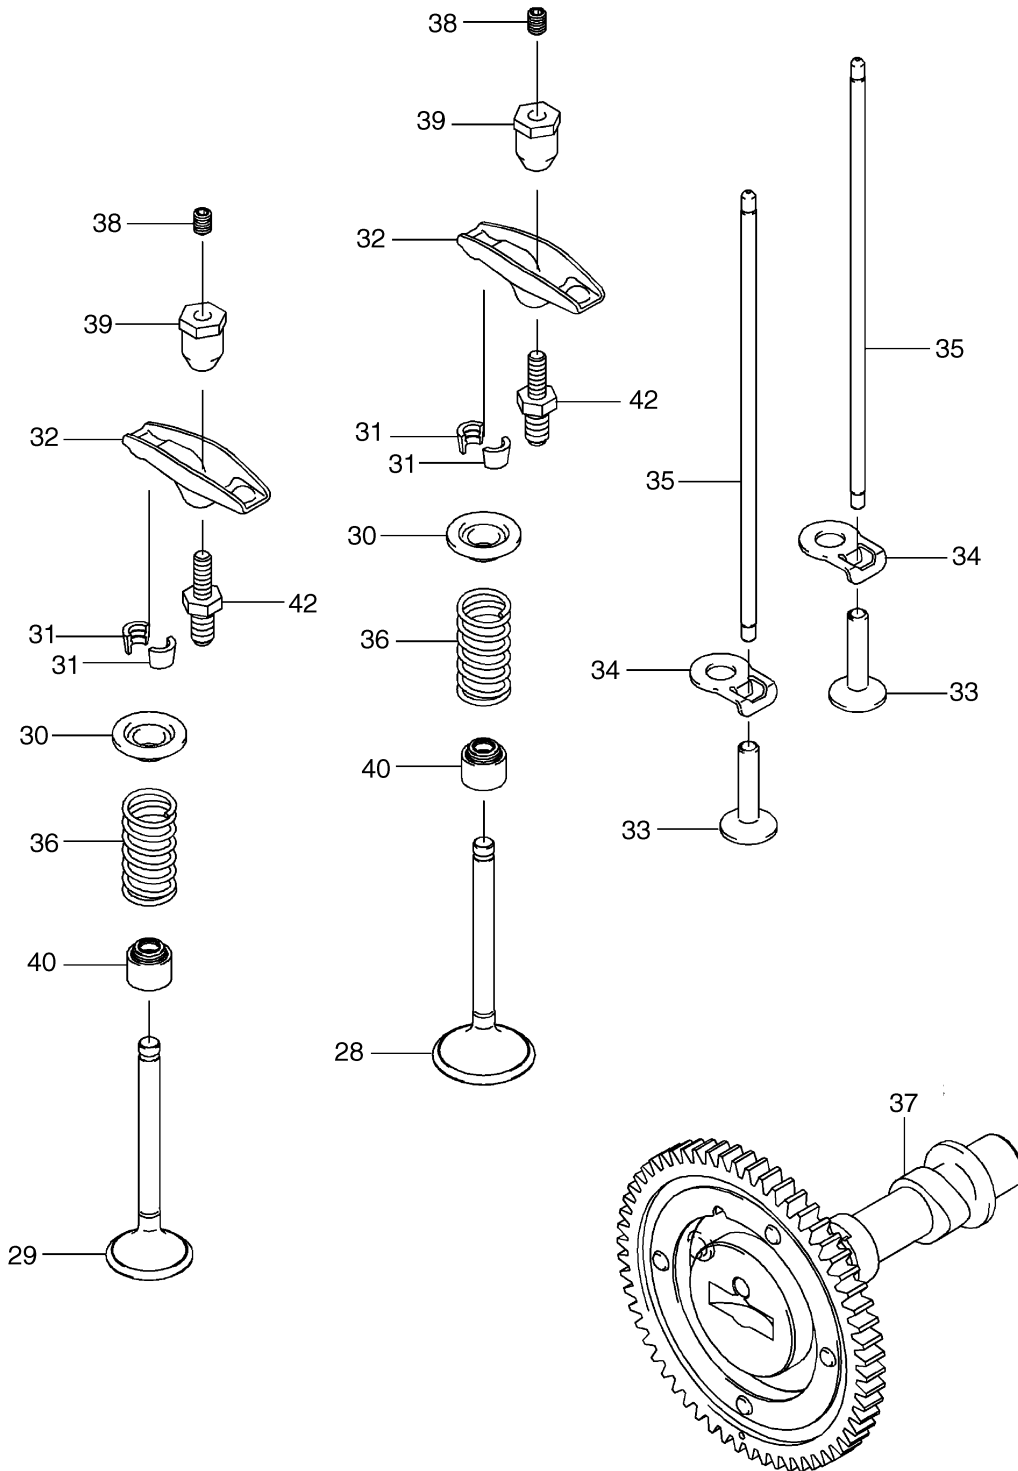

# ILLUSTRATED PARTS BREAKDOWN

## VALVE/CAMSHAFT

KAWIPB3

## ILLUSTRATED PARTS BREAKDOWN

VALVE CAMSHAFT				
Item	Description	E-Z-GO Part Number	Quantity	
			GOLF	UTILITY
28	VALVE, INTAKE	603536	1	1
29	VALVE, EXHAUST	603537	1	1
30	RETAINER, VALVE SPRING	603538	2	2
31	COLLECT	603539	4	4
32	ARM, ROCKER	603540	2	2
33	TAPPET	603541	2	2
34	GUIDE, PUSH ROD	603542	2	2
35	ROD, PUSH	603543	2	2
36	SPRING, ENGINE VALVE	603544	2	2
37	CAMSHAFT-COMPLETE	607461	1	1
38	SCREW	603545	2	2
39	NUT	603546	2	2
40	SEAL OIL	603547	2	2
41	SPRING (NOT SHOWN)	603548	1	1
42	BOLT	603549	2	2