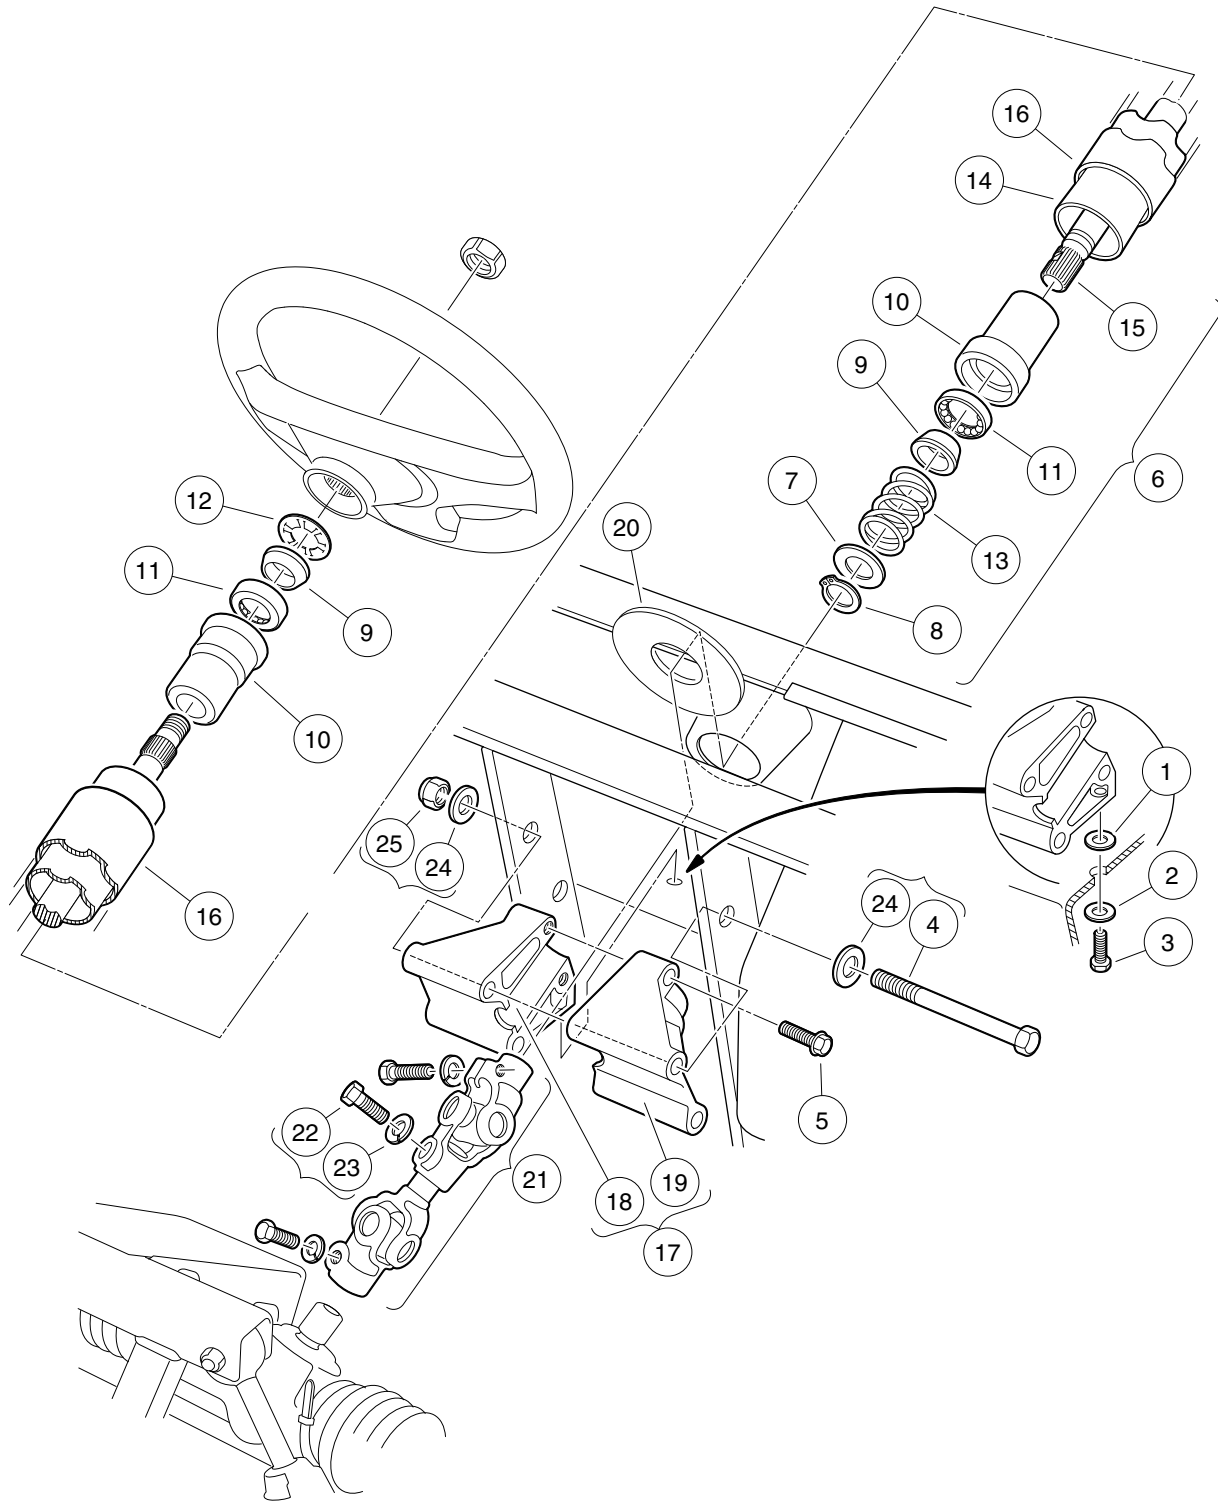

5
G
E

000247-001

STEERING COLUMN

ITEM	PART NO.	DESCRIPTION	QTY
		1 2 3 4	
1	1011578	Washer, 5/16 Type B Flat	1
2	1011697	Washer, 5/16 Flat	1
3	1014288	Screw, 5/16-18 X 0.75 Thread-Forming	1
4	1016183	Screw, 3/8-16 X 7.00 Hex Cap	2
5	1016269	Screw, 5/16-18 Thrd Forming	2
6	1017313	Steering Shaft Assembly (includes items 7 through 15)	1
7	1012604	Washer, 0.675 ID X 1.19 OD	1
8	1012605	Ring, 0.579 Internal Retaining	1
9	1014125	Wedge, Molded	2
10	1014126	Seat, Plastic Bearing	2
11	1014213	Bearing, Ball	2
12	1014214	Ring, Retaining	1
13	1014217	Spring, Steering Shaft	1
14	1017314	Column, Aluminum Steering	1
15	1017315	Shaft Steering Column	1
16	1017317	Tube Cover, Steering Column	1
17	101984801	Kit, Steering Column Mounting Bracket (includes items 18 and 19)	1
18	N/A	Bracket, RH Steering Column Mount	1
19	N/A	Bracket, LH Steering column mount	1
20	102278001	Boot, Steering Column Round	1
21	103601601	Shaft, Intermediate Steering (includes items 22 and 23)	1
22	1017226	Bolt, Hex-Head, 8mm X 1.25 - 30	3
23	7174	Lockwasher, 5/16 Split	3
24	334	Washer, 3/8 Type A Flat	4
25	8754	Locknut, 3/8-16 Hex	2