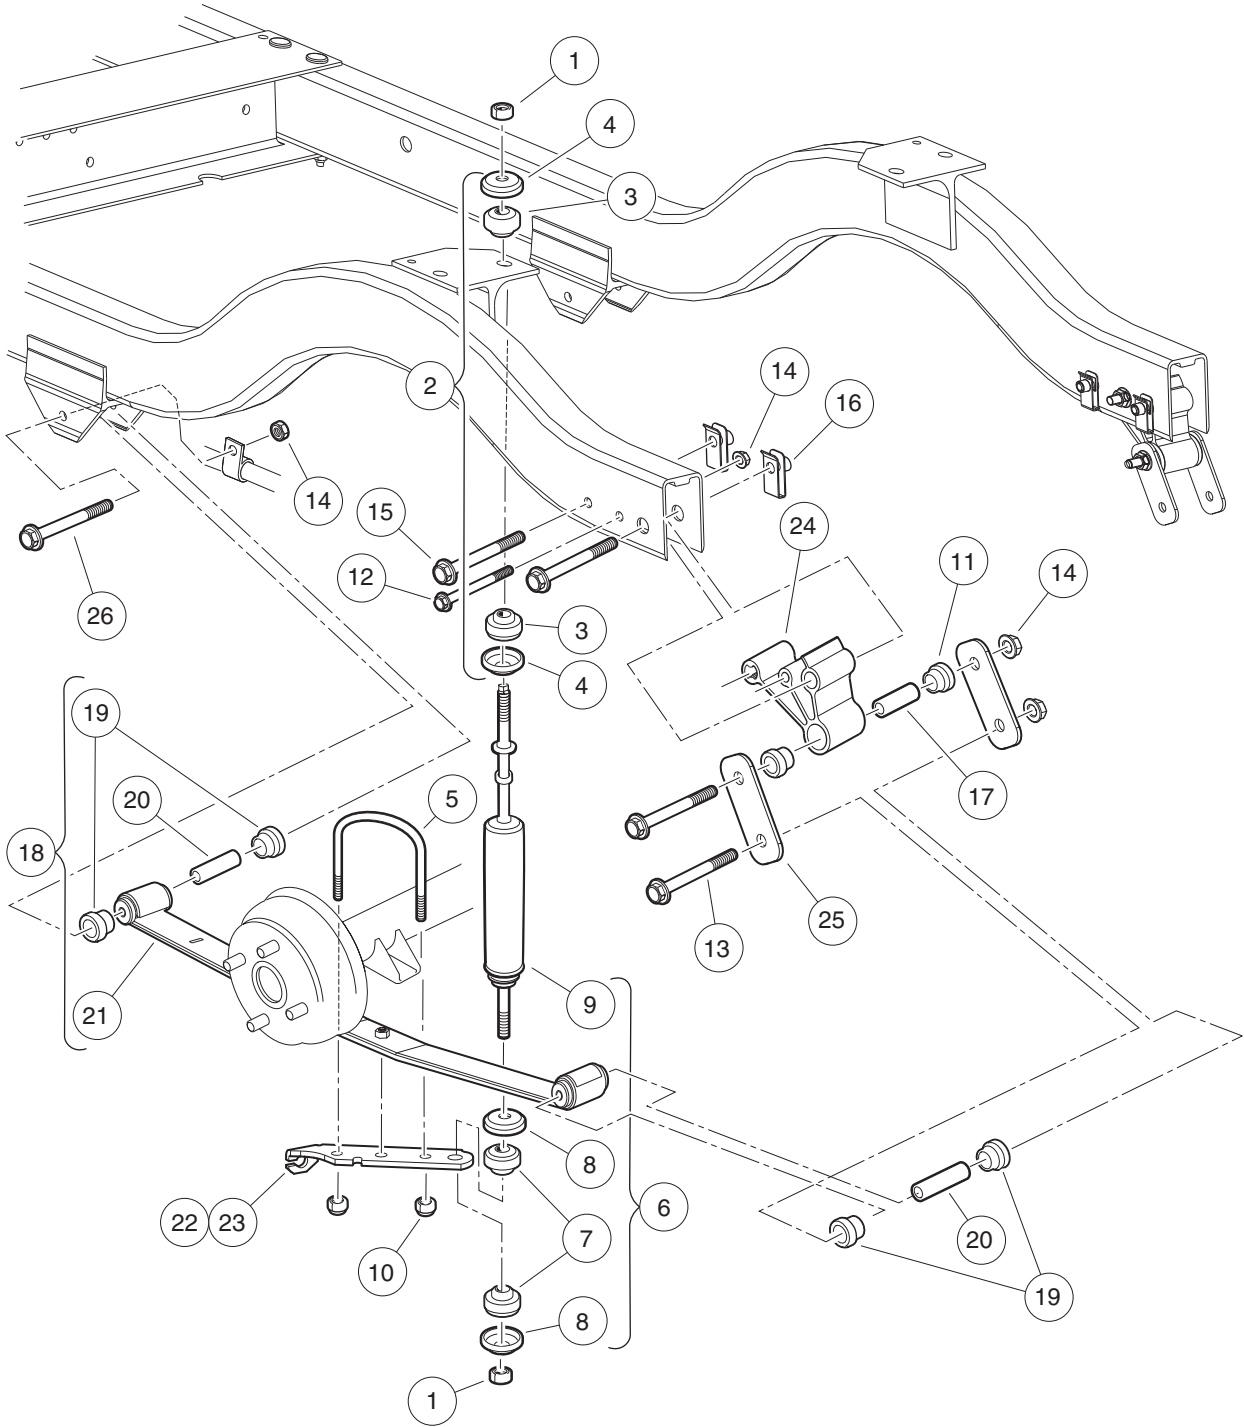

**6**  
**G**  
**E**

000446-005

## REAR SUSPENSION, GASOLINE VEHICLE

ITEM	PART NO.	DESCRIPTION	QTY
		<b>1 2 3 4</b>	
1	1010145	Nut, 3/8-24 Hex .....	4
2	1011415	Kit, Shock Absorber Cushion (includes items 3 and 4) .....	2
3	N/A	Cushion, Shock Absorber .....	2
4	N/A	Retainer, Shock Absorber Cushion .....	2
5	1012180	U-Bolt .....	2
6	1013164	Shock Absorber Kit (includes items 7 through 9) .....	1
7	N/A	Cushion, Shock Absorber .....	8
8	N/A	Retainer, Shock Absorber Cushion .....	8
9	102588501	Shock Absorber Rear Prv Spd .....	2
10	1014555	Locknut, 7/16-14 Nylon Hex .....	4
11	1015583	Bushing, Urethane .....	4
12	102298170	Bolt - Flange Hd, M8 X 70.0 .....	2
13	102298175	Bolt - Flange Hd, M8 X 75.0 .....	2
14	102298401	Nut,m8,all Metal Lock .....	8
15	102298580	M8-1.25 X 80 Sems .....	4
16	102298601	J-clip - M8 X 1.25 .....	4
17	102506401	Sleeve - Spring Eye Mounts .....	2
18	103742305	Asm, Rear Leaf Spring, Prec, Gas (includes items 19 through 21) .....	2
19	101558302	Bushing, Urethane, Soft .....	4
20	102506401	Sleeve - Spring Eye Mounts .....	2
21	N/A	Leaf Spring, Rear, Prec Gas .....	1
22	103921601	Bracket, Shock Mounting, Drv .....	1
23	103921602	Bracket, Shock Mounting, Pas .....	1
24	103964901	Spacer, Rail, Shackle .....	2
25	103965001	Brkt, Shackle, Rear .....	4
26	105188185	Bolt, M8 X 85mm, 10.9 Grade .....	4

**6**  
**G**  
**E**